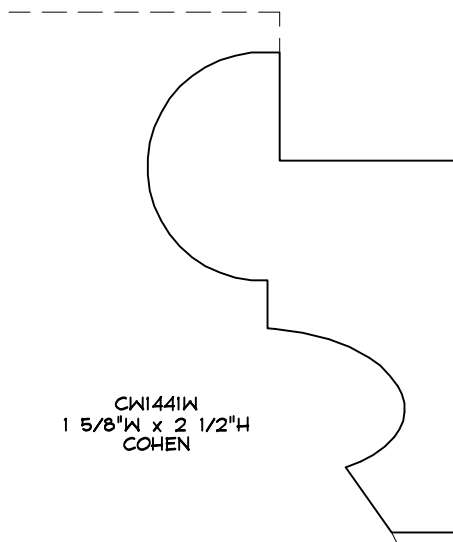

Crane Woodworking

SOLID CROWN MOULDING PROFILES

As of October 1, 2010
Original Casing Styles
Available

Crane Woodworking 15 Rockland Road South Norwalk, CT 06854

203 852-9229, Fax 203 853-4799, E-fax 203 538-2838

CW568W
9/16"W x 1 1/2"H

SOLID CROWN

CW1431C
1 5/8"W x 1 13/16"H
MARKBY

CW587WC
1 7/8"W x 2 5/8"H

CW546M
1 7/8"W x 2 9/16"H
Crown Lane

CW500C
1 5/8"W x 1 1/2"H
Gere

CW1433C
BURKI

7/8"W x 2 15/16"H
CW766W

CW1441W
1 5/8"W x 2 1/2"H
COHEN

CW533M
1 3/8"W x 1 7/8"H
Greenblatt
3-29-99

SOLID CROWN