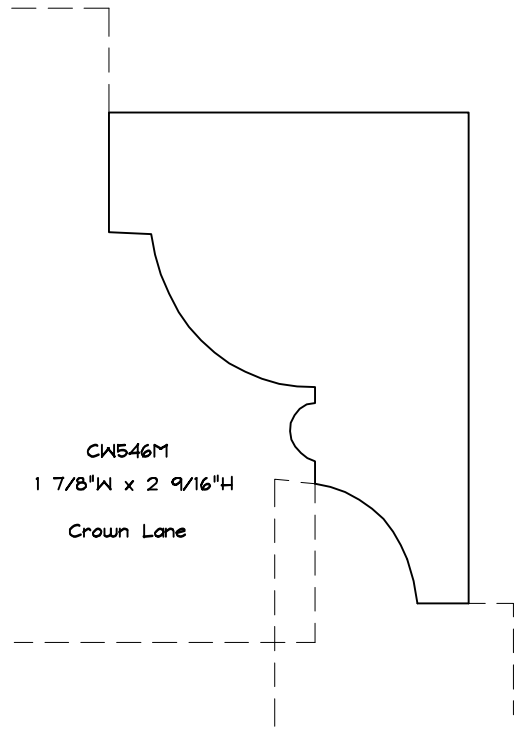

CW568W
9/16"W x 1 1/2"H

SOLID CROWN

CW1431C
1 5/8"W x 1 13/16"H
MARKBY

CW587WC
1 7/8"W x 2 5/8"H

CW546M
1 7/8"W x 2 9/16"H
Crown Lane

CW500C
1 5/8"W x 1 1/2"H
Gere

CW1433C
BURKI

7/8"W x 2 15/16"H
CW766W

CW1441W
1 5/8"W x 2 1/2"H
COHEN

CW533M
1 3/8"W x 1 7/8"H
Greenblatt
3-29-99

SOLID CROWN