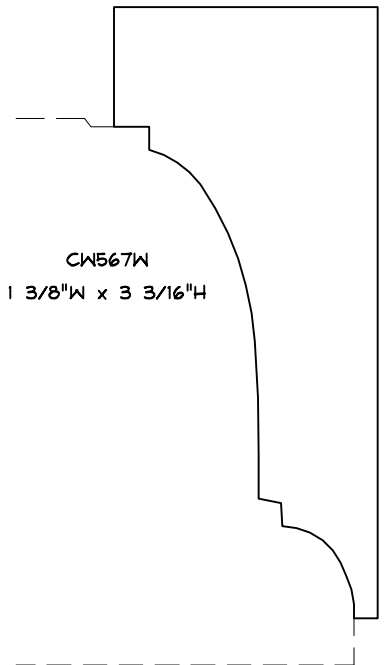

CW568W
9/16"W x 1 1/2"H

SOLID CROWN

CW1431C
1 5/8"W x 1 13/16"H
MARKBY

CW587WC
1 7/8"W x 2 5/8"H

CW546M
1 7/8"W x 2 9/16"H
Crown Lane

CW500C
1 5/8"W x 1 1/2"H
Gere

CW1433C
BURKI

7/8"W x 2 15/16"H
CW766W

CW1441W
1 5/8"W x 2 1/2"H
COHEN

CW533M
1 3/8"W x 1 7/8"H
Greenblatt
3-29-99

SOLID CROWN