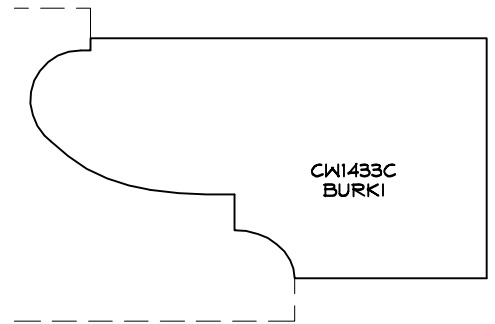

CW568W
9/16"W x 1 1/2"H

SOLID CROWN

CW1431C
1 5/8"W x 1 13/16"H
MARKBY

CW587WC
1 7/8"W x 2 5/8"H

CW546M
1 7/8"W x 2 9/16"H
Crown Lane

CW500C
1 5/8"W x 1 1/2"H
Gere

CW1433C
BURKI

7/8"W x 2 15/16"H
CW766W

CW1441W
1 5/8"W x 2 1/2"H
COHEN

CW533M
1 3/8"W x 1 7/8"H
Greenblatt
3-29-99

SOLID CROWN