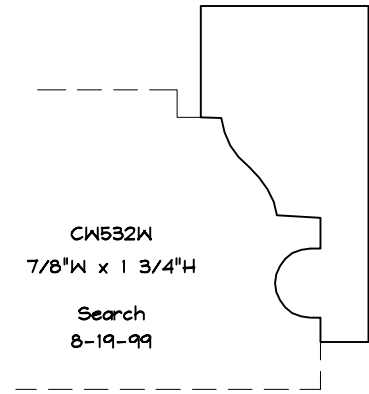

Crane Woodworking

SOLID CROWN MOULDING PROFILES

As of October 1, 2010
Original Casing Styles
Available

Crane Woodworking 15 Rockland Road South Norwalk, CT 06854

203 852-9229, Fax 203 853-4799, E-fax 203 538-2838

CW568W
9/16"W x 1 1/2"H

SOLID CROWN

CW1431C
1 5/8"W x 1 13/16"H
MARKBY

CW587WC
1 7/8"W x 2 5/8"H

CW546M
1 7/8"W x 2 9/16"H
Crown Lane

CW500C
1 5/8"W x 1 1/2"H
Gere

CW1433C
BURKI

7/8"W x 2 15/16"H
CW766W

CW1441W
1 5/8"W x 2 1/2"H
COHEN

CW533M
1 3/8"W x 1 7/8"H
Greenblatt
3-29-99

SOLID CROWN