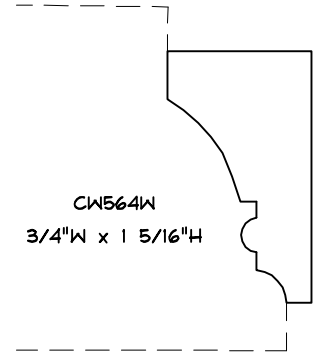

Crane Woodworking

SOLID CROWN MOULDING PROFILES

As of October 1, 2010
Original Casing Styles
Available

Crane Woodworking 15 Rockland Road South Norwalk, CT 06854

203 852-9229, Fax 203 853-4799, E-fax 203 538-2838

CW568W
9/16"W x 1 1/2"H

SOLID CROWN

CW1431C
1 5/8"W x 1 13/16"H
MARKBY

CW587WC
1 7/8"W x 2 5/8"H

CW546M
1 7/8"W x 2 9/16"H
Crown Lane

CW500C
1 5/8"W x 1 1/2"H
Gere

CW1433C
BURKI

7/8"W x 2 15/16"H
CW766W

CW1441W
1 5/8"W x 2 1/2"H
COHEN

CW533M
1 3/8"W x 1 7/8"H
Greenblatt
3-29-99

SOLID CROWN