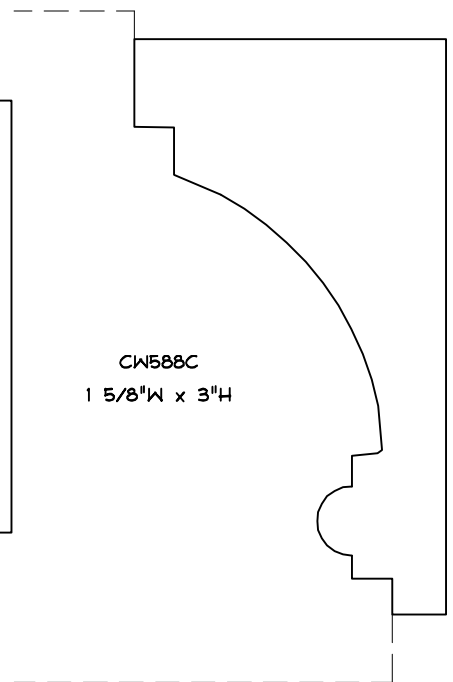

Crane Woodworking

SOLID CROWN MOULDING PROFILES

As of October 1, 2010
Original Casing Styles
Available

Crane Woodworking 15 Rockland Road South Norwalk, CT 06854

203 852-9229, Fax 203 853-4799, E-fax 203 538-2838

CW568W
9/16"W x 1 1/2"H

SOLID CROWN

CW1431C
1 5/8"W x 1 13/16"H
MARKBY

CW587WC
1 7/8"W x 2 5/8"H

CW546M
1 7/8"W x 2 9/16"H
Crown Lane

CW500C
1 5/8"W x 1 1/2"H
Gere

CW1433C
BURKI

7/8"W x 2 15/16"H
CW766W

CW1441W
1 5/8"W x 2 1/2"H
COHEN

CW533M
1 3/8"W x 1 7/8"H
Greenblatt
3-29-99

SOLID CROWN