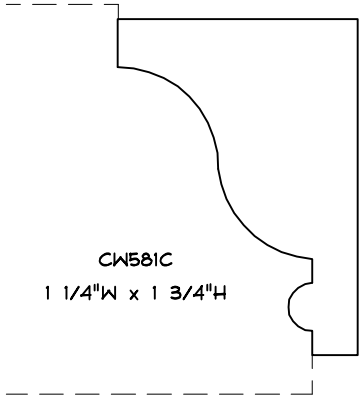

Crane Woodworking

SOLID CROWN MOULDING PROFILES

As of October 1, 2010
Original Casing Styles
Available

Crane Woodworking 15 Rockland Road South Norwalk, CT 06854

203 852-9229, Fax 203 853-4799, E-fax 203 538-2838

CW568W
9/16"W x 1 1/2"H

SOLID CROWN

CW1431C
1 5/8"W x 1 13/16"H
MARKBY

CW587WC
1 7/8"W x 2 5/8"H

CW546M
1 7/8"W x 2 9/16"H
Crown Lane

CW500C
1 5/8"W x 1 1/2"H
Gere

CW1433C
BURKI

7/8"W x 2 15/16"H
CW766W

CW1441W
1 5/8"W x 2 1/2"H
COHEN

CW533M
1 3/8"W x 1 7/8"H
Greenblatt
3-29-99

SOLID CROWN