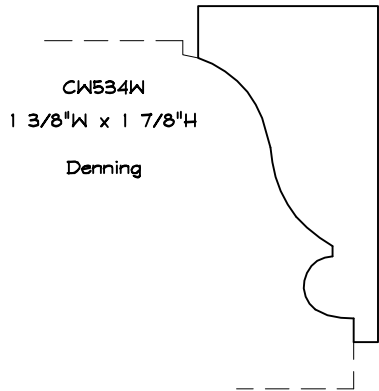

Crane Woodworking

SOLID CROWN MOULDING PROFILES

As of October 1, 2010
Original Casing Styles
Available

Crane Woodworking 15 Rockland Road South Norwalk, CT 06854

203 852-9229, Fax 203 853-4799, E-fax 203 538-2838

CW568W
9/16"W x 1 1/2"H

SOLID CROWN

CW1431C
1 5/8"W x 1 13/16"H
MARKBY

CW587WC
1 7/8"W x 2 5/8"H

CW546M
1 7/8"W x 2 9/16"H
Crown Lane

CW500C
1 5/8"W x 1 1/2"H
Gere

CW1433C
BURKI

7/8"W x 2 15/16"H
CW766W

CW1441W
1 5/8"W x 2 1/2"H
COHEN

CW533M
1 3/8"W x 1 7/8"H
Greenblatt
3-29-99

SOLID CROWN