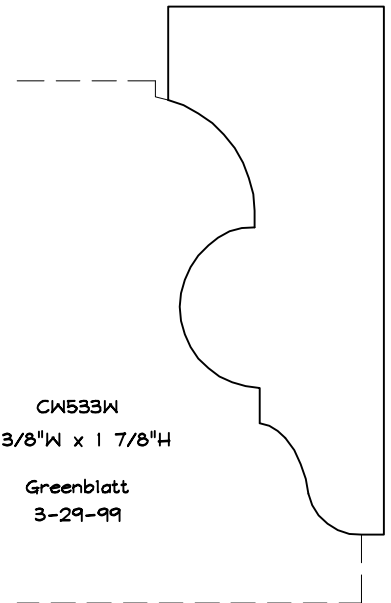

CW568W
9/16"W x 1 1/2"H

SOLID CROWN

CW1431C
1 5/8"W x 1 13/16"H
MARKBY

CW587WC
1 7/8"W x 2 5/8"H

CW546M
1 7/8"W x 2 9/16"H
Crown Lane

CW500C
1 5/8"W x 1 1/2"H
Gere

CW1433C
BURKI

7/8"W x 2 15/16"H
CW766W

CW1441W
1 5/8"W x 2 1/2"H
COHEN

CW533M
1 3/8"W x 1 7/8"H
Greenblatt
3-29-99

SOLID CROWN