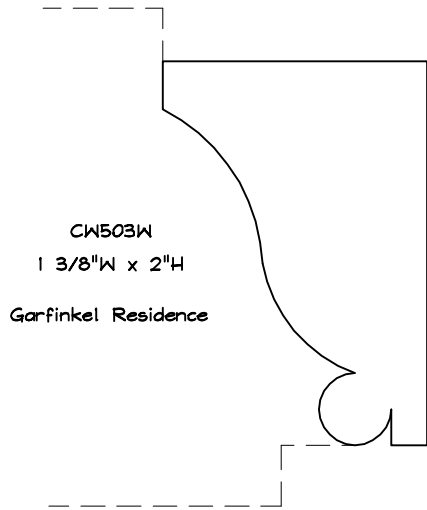

Crane Woodworking

SOLID CROWN MOULDING PROFILES

As of October 1, 2010
Original Casing Styles
Available

Crane Woodworking 15 Rockland Road South Norwalk, CT 06854

203 852-9229, Fax 203 853-4799, E-fax 203 538-2838

CW568W
9/16"W x 1 1/2"H

SOLID CROWN

CW1431C
1 5/8"W x 1 13/16"H
MARKBY

CW587WC
1 7/8"W x 2 5/8"H

CW546M
1 7/8"W x 2 9/16"H
Crown Lane

CW500C
1 5/8"W x 1 1/2"H
Gere

CW1433C
BURKI

7/8"W x 2 15/16"H
CW766W

CW1441W
1 5/8"W x 2 1/2"H
COHEN

CW533M
1 3/8"W x 1 7/8"H
Greenblatt
3-29-99

SOLID CROWN