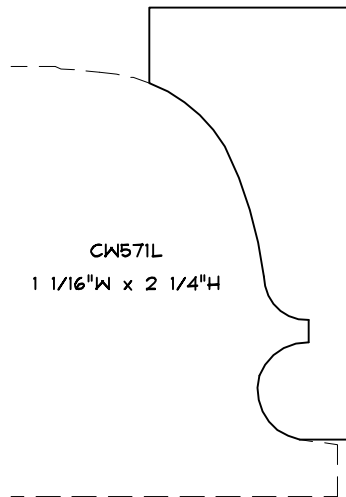

Crane Woodworking

SOLID CROWN MOULDING PROFILES

As of October 1, 2010
Original Casing Styles
Available

Crane Woodworking 15 Rockland Road South Norwalk, CT 06854

203 852-9229, Fax 203 853-4799, E-fax 203 538-2838

CW568W
9/16"W x 1 1/2"H

SOLID CROWN

CW1431C
1 5/8"W x 1 13/16"H
MARKBY

CW587WC
1 7/8"W x 2 5/8"H

CW546M
1 7/8"W x 2 9/16"H
Crown Lane

CW500C
1 5/8"W x 1 1/2"H
Gere

CW1433C
BURKI

7/8"W x 2 15/16"H
CW766W

CW1441W
1 5/8"W x 2 1/2"H
COHEN

CW533M
1 3/8"W x 1 7/8"H
Greenblatt
3-29-99

SOLID CROWN