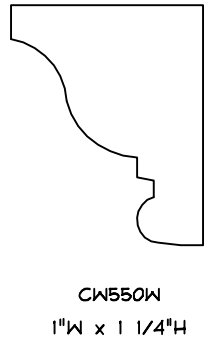

Crane Woodworking

SOLID CROWN MOULDING PROFILES

As of October 1, 2010
Original Casing Styles
Available

Crane Woodworking 15 Rockland Road South Norwalk, CT 06854

203 852-9229, Fax 203 853-4799, E-fax 203 538-2838

CW568W
9/16"W x 1 1/2"H

SOLID CROWN

CW1431C
1 5/8"W x 1 13/16"H
MARKBY

CW587WC
1 7/8"W x 2 5/8"H

CW546M
1 7/8"W x 2 9/16"H
Crown Lane

CW500C
1 5/8"W x 1 1/2"H
Gere

CW1433C
BURKI

7/8"W x 2 15/16"H
CW766W

CW1441W
1 5/8"W x 2 1/2"H
COHEN

CW533M
1 3/8"W x 1 7/8"H
Greenblatt
3-29-99

SOLID CROWN