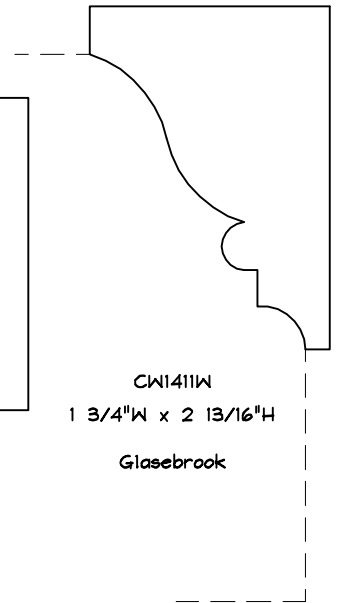

Crane Woodworking

SOLID CROWN MOULDING PROFILES

As of October 1, 2010
Original Casing Styles
Available

Crane Woodworking 15 Rockland Road South Norwalk, CT 06854

203 852-9229, Fax 203 853-4799, E-fax 203 538-2838

CW568W
9/16"W x 1 1/2"H

SOLID CROWN

CW1431C
1 5/8"W x 1 13/16"H
MARKBY

CW587WC
1 7/8"W x 2 5/8"H

CW546M
1 7/8"W x 2 9/16"H
Crown Lane

CW500C
1 5/8"W x 1 1/2"H
Gere

CW1433C
BURKI

7/8"W x 2 15/16"H
CW766W

CW1441W
1 5/8"W x 2 1/2"H
COHEN

CW533M
1 3/8"W x 1 7/8"H
Greenblatt
3-29-99

SOLID CROWN