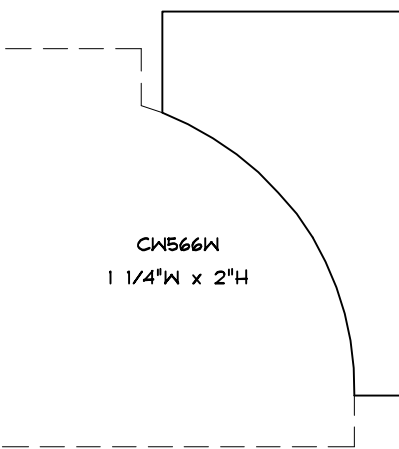

CW568W
9/16"W x 1 1/2"H

SOLID CROWN

CW1431C
1 5/8"W x 1 13/16"H
MARKBY

CW587WC
1 7/8"W x 2 5/8"H

CW546M
1 7/8"W x 2 9/16"H
Crown Lane

CW500C
1 5/8"W x 1 1/2"H
Gere

CW1433C
BURKI

7/8"W x 2 15/16"H
CW766W

CW1441W
1 5/8"W x 2 1/2"H
COHEN

CW533M
1 3/8"W x 1 7/8"H
Greenblatt
3-29-99

SOLID CROWN