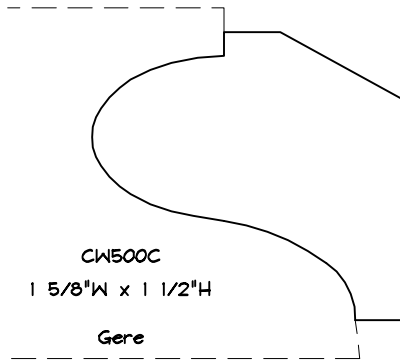

CW568W
9/16"W x 1 1/2"H

SOLID CROWN

CW1431C
1 5/8"W x 1 13/16"H
MARKBY

CW587WC
1 7/8"W x 2 5/8"H

CW546M
1 7/8"W x 2 9/16"H
Crown Lane

CW500C
1 5/8"W x 1 1/2"H
Gere

CW1433C
BURKI

7/8"W x 2 15/16"H
CW766W

CW1441W
1 5/8"W x 2 1/2"H
COHEN

CW533M
1 3/8"W x 1 7/8"H
Greenblatt
3-29-99

SOLID CROWN