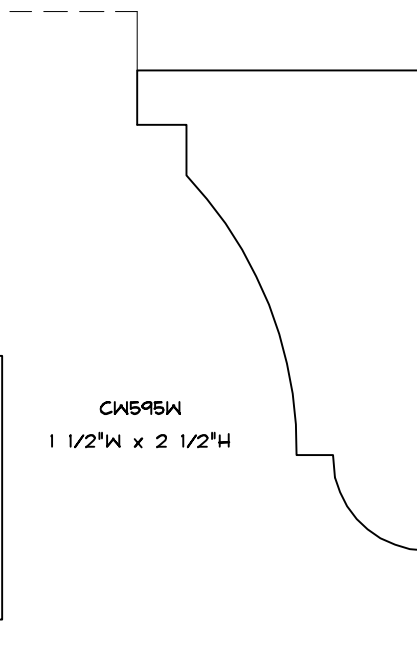

CW568W
9/16"W x 1 1/2"H

SOLID CROWN

CW1431C
1 5/8"W x 1 13/16"H
MARKBY

CW587WC
1 7/8"W x 2 5/8"H

CW546M
1 7/8"W x 2 9/16"H
Crown Lane

CW500C
1 5/8"W x 1 1/2"H
Gere

CW1433C
BURKI

7/8"W x 2 15/16"H
CW766W

CW1441W
1 5/8"W x 2 1/2"H
COHEN

CW533M
1 3/8"W x 1 7/8"H
Greenblatt
3-29-99

SOLID CROWN