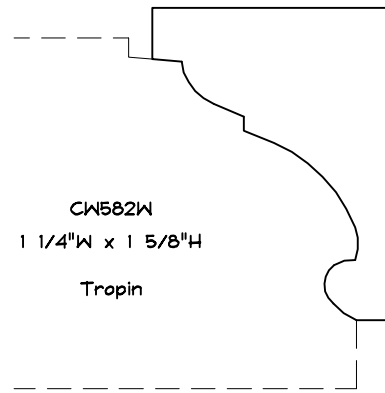

Crane Woodworking

SOLID CROWN MOULDING PROFILES

As of October 1, 2010
Original Casing Styles
Available

Crane Woodworking 15 Rockland Road South Norwalk, CT 06854

203 852-9229, Fax 203 853-4799, E-fax 203 538-2838

CW568W
9/16"W x 1 1/2"H

SOLID CROWN

CW1431C
1 5/8"W x 1 13/16"H
MARKBY

CW587WC
1 7/8"W x 2 5/8"H

CW546M
1 7/8"W x 2 9/16"H
Crown Lane

CW500C
1 5/8"W x 1 1/2"H
Gere

CW1433C
BURKI

7/8"W x 2 15/16"H
CW766W

CW1441W
1 5/8"W x 2 1/2"H
COHEN

CW533M
1 3/8"W x 1 7/8"H
Greenblatt
3-29-99

SOLID CROWN