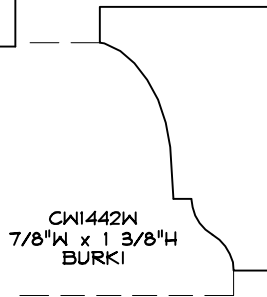

Crane Woodworking

SOLID CROWN MOULDING PROFILES

As of October 1, 2010
Original Casing Styles
Available

Crane Woodworking 15 Rockland Road South Norwalk, CT 06854

203 852-9229, Fax 203 853-4799, E-fax 203 538-2838

CW568W
9/16"W x 1 1/2"H

SOLID CROWN

CW1431C
1 5/8"W x 1 13/16"H
MARKBY

CW587WC
1 7/8"W x 2 5/8"H

CW546M
1 7/8"W x 2 9/16"H
Crown Lane

CW500C
1 5/8"W x 1 1/2"H
Gere

CW1433C
BURKI

7/8"W x 2 15/16"H
CW766W

CW1441W
1 5/8"W x 2 1/2"H
COHEN

CW533M
1 3/8"W x 1 7/8"H
Greenblatt
3-29-99

SOLID CROWN