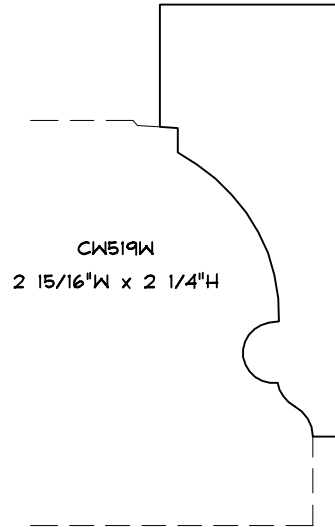

Crane Woodworking

SOLID CROWN MOULDING PROFILES

As of October 1, 2010
Original Casing Styles
Available

Crane Woodworking 15 Rockland Road South Norwalk, CT 06854

203 852-9229, Fax 203 853-4799, E-fax 203 538-2838

CW568W
9/16"W x 1 1/2"H

SOLID CROWN

CW1431C
1 5/8"W x 1 13/16"H
MARKBY

CW587WC
1 7/8"W x 2 5/8"H

CW546M
1 7/8"W x 2 9/16"H
Crown Lane

CW500C
1 5/8"W x 1 1/2"H
Gere

CW1433C
BURKI

7/8"W x 2 15/16"H
CW766W

CW1441W
1 5/8"W x 2 1/2"H
COHEN

CW533M
1 3/8"W x 1 7/8"H
Greenblatt
3-29-99

SOLID CROWN