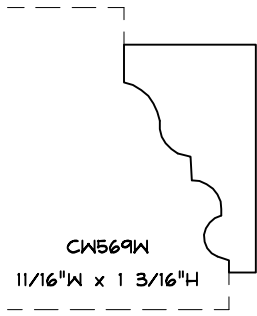

Crane Woodworking

SOLID CROWN MOULDING PROFILES

As of October 1, 2010
Original Casing Styles
Available

Crane Woodworking 15 Rockland Road South Norwalk, CT 06854

203 852-9229, Fax 203 853-4799, E-fax 203 538-2838

CW568W
9/16"W x 1 1/2"H

SOLID CROWN

CW1431C
1 5/8"W x 1 13/16"H
MARKBY

CW587WC
1 7/8"W x 2 5/8"H

CW546M
1 7/8"W x 2 9/16"H
Crown Lane

CW500C
1 5/8"W x 1 1/2"H
Gere

CW1433C
BURKI

7/8"W x 2 15/16"H
CW766W

CW1441W
1 5/8"W x 2 1/2"H
COHEN

CW533M
1 3/8"W x 1 7/8"H
Greenblatt
3-29-99

SOLID CROWN