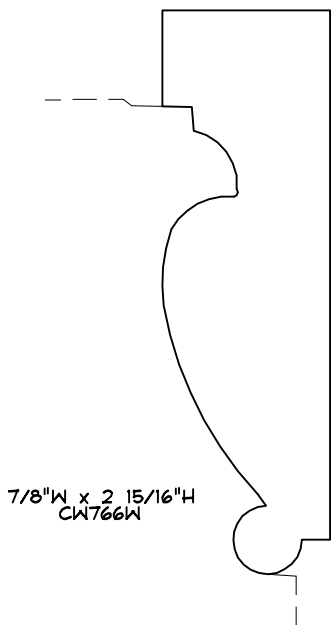

CW568W
9/16"W x 1 1/2"H

SOLID CROWN

CW1431C
1 5/8"W x 1 13/16"H
MARKBY

CW587WC
1 7/8"W x 2 5/8"H

CW546M
1 7/8"W x 2 9/16"H
Crown Lane

CW500C
1 5/8"W x 1 1/2"H
Gere

CW1433C
BURKI

7/8"W x 2 15/16"H
CW766W

CW1441W
1 5/8"W x 2 1/2"H
COHEN

CW533M
1 3/8"W x 1 7/8"H
Greenblatt
3-29-99

SOLID CROWN