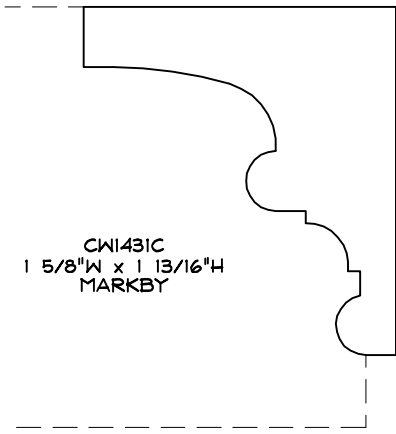

Crane Woodworking

SOLID CROWN MOULDING PROFILES

As of October 1, 2010
Original Casing Styles
Available

Crane Woodworking 15 Rockland Road South Norwalk, CT 06854

203 852-9229, Fax 203 853-4799, E-fax 203 538-2838

CW568W
9/16"W x 1 1/2"H

SOLID CROWN

CW1431C
1 5/8"W x 1 13/16"H
MARKBY

CW587WC
1 7/8"W x 2 5/8"H

CW546M
1 7/8"W x 2 9/16"H
Crown Lane

CW500C
1 5/8"W x 1 1/2"H
Gere

CW1433C
BURKI

7/8"W x 2 15/16"H
CW766W

CW1441W
1 5/8"W x 2 1/2"H
COHEN

CW533M
1 3/8"W x 1 7/8"H
Greenblatt
3-29-99

SOLID CROWN