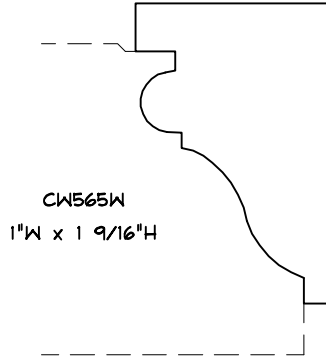

Crane Woodworking

SOLID CROWN MOULDING PROFILES

As of October 1, 2010
Original Casing Styles
Available

Crane Woodworking 15 Rockland Road South Norwalk, CT 06854

203 852-9229, Fax 203 853-4799, E-fax 203 538-2838

CW568W
9/16"W x 1 1/2"H

SOLID CROWN

CW1431C
1 5/8"W x 1 13/16"H
MARKBY

CW587WC
1 7/8"W x 2 5/8"H

CW546M
1 7/8"W x 2 9/16"H
Crown Lane

CW500C
1 5/8"W x 1 1/2"H
Gere

CW1433C
BURKI

7/8"W x 2 15/16"H
CW766W

CW1441W
1 5/8"W x 2 1/2"H
COHEN

CW533M
1 3/8"W x 1 7/8"H
Greenblatt
3-29-99

SOLID CROWN