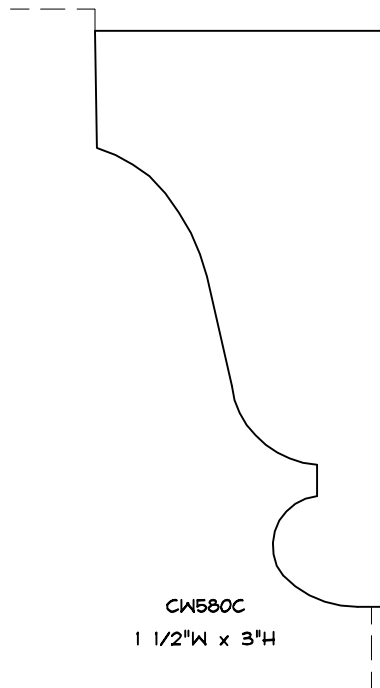

Crane Woodworking

SOLID CROWN MOULDING PROFILES

As of October 1, 2010
Original Casing Styles
Available

Crane Woodworking 15 Rockland Road South Norwalk, CT 06854

203 852-9229, Fax 203 853-4799, E-fax 203 538-2838

CW568W
9/16"W x 1 1/2"H

SOLID CROWN

CW1431C
1 5/8"W x 1 13/16"H
MARKBY

CW587WC
1 7/8"W x 2 5/8"H

CW546M
1 7/8"W x 2 9/16"H
Crown Lane

CW500C
1 5/8"W x 1 1/2"H
Gere

CW1433C
BURKI

7/8"W x 2 15/16"H
CW766W

CW1441W
1 5/8"W x 2 1/2"H
COHEN

CW533M
1 3/8"W x 1 7/8"H
Greenblatt
3-29-99

SOLID CROWN