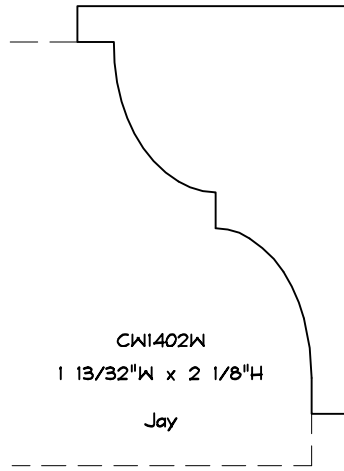

CW568W
9/16"W x 1 1/2"H

SOLID CROWN

CW1431C
1 5/8"W x 1 13/16"H
MARKBY

CW587WC
1 7/8"W x 2 5/8"H

CW546M
1 7/8"W x 2 9/16"H
Crown Lane

CW500C
1 5/8"W x 1 1/2"H
Gere

CW1433C
BURKI

7/8"W x 2 15/16"H
CW766W

CW1441W
1 5/8"W x 2 1/2"H
COHEN

CW533M
1 3/8"W x 1 7/8"H
Greenblatt
3-29-99

SOLID CROWN