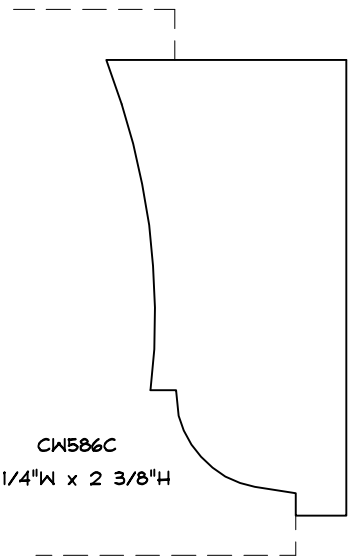

CW568W
9/16"W x 1 1/2"H

SOLID CROWN

CW1431C
1 5/8"W x 1 13/16"H
MARKBY

CW587WC
1 7/8"W x 2 5/8"H

CW546M
1 7/8"W x 2 9/16"H
Crown Lane

CW500C
1 5/8"W x 1 1/2"H
Gere

CW1433C
BURKI

7/8"W x 2 15/16"H
CW766W

CW1441W
1 5/8"W x 2 1/2"H
COHEN

CW533M
1 3/8"W x 1 7/8"H
Greenblatt
3-29-99

SOLID CROWN