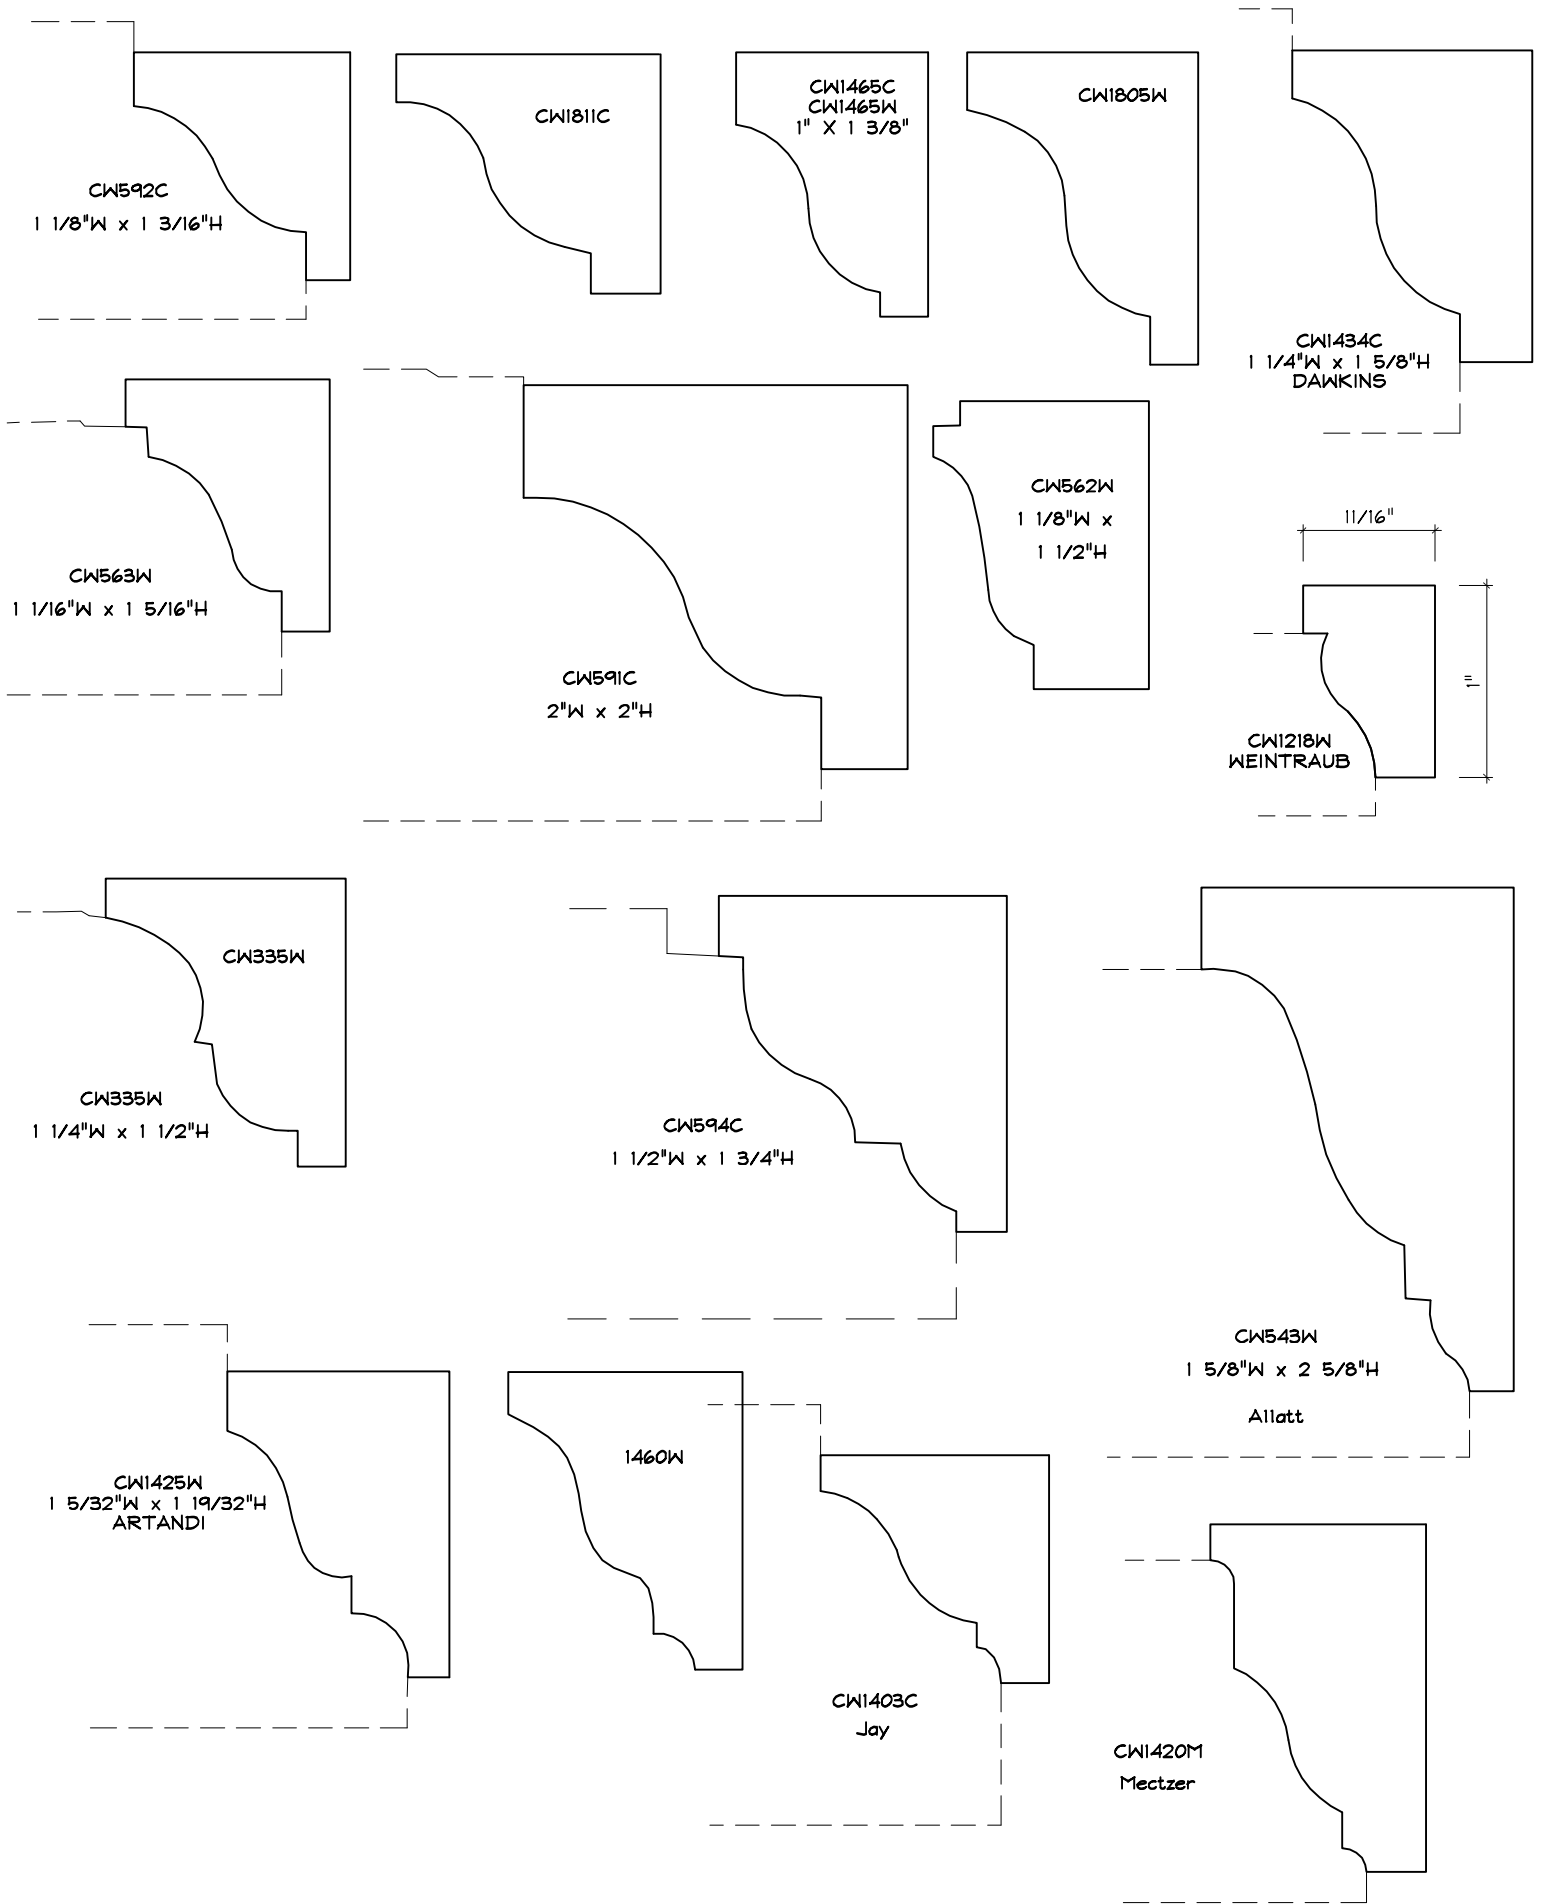

Crane Woodworking

SOLID CROWN MOULDING PROFILES

As of October 1, 2010
Original Casing Styles
Available

Crane Woodworking 15 Rockland Road South Norwalk, CT 06854

203 852-9229, Fax 203 853-4799, E-fax 203 538-2838

CW568W
9/16"W x 1 1/2"H

SOLID CROWN

CW1431C
1 5/8"W x 1 13/16"H
MARKBY

CW587WC
1 7/8"W x 2 5/8"H

CW546M
1 7/8"W x 2 9/16"H
Crown Lane

CW500C
1 5/8"W x 1 1/2"H
Gere

CW1433C
BURKI

7/8"W x 2 15/16"H
CW766W

CW1441W
1 5/8"W x 2 1/2"H
COHEN

CW533M
1 3/8"W x 1 7/8"H
Greenblatt
3-29-99

SOLID CROWN