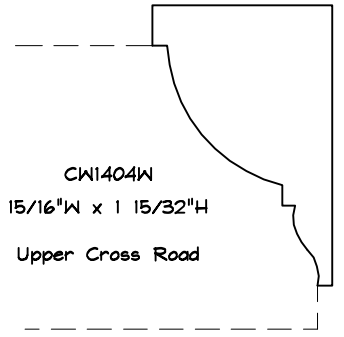

CW568W
9/16"W x 1 1/2"H

SOLID CROWN

CW1431C
1 5/8"W x 1 13/16"H
MARKBY

CW587WC
1 7/8"W x 2 5/8"H

CW546M
1 7/8"W x 2 9/16"H
Crown Lane

CW500C
1 5/8"W x 1 1/2"H
Gere

CW1433C
BURKI

7/8"W x 2 15/16"H
CW766W

CW1441W
1 5/8"W x 2 1/2"H
COHEN

CW533M
1 3/8"W x 1 7/8"H
Greenblatt
3-29-99

SOLID CROWN