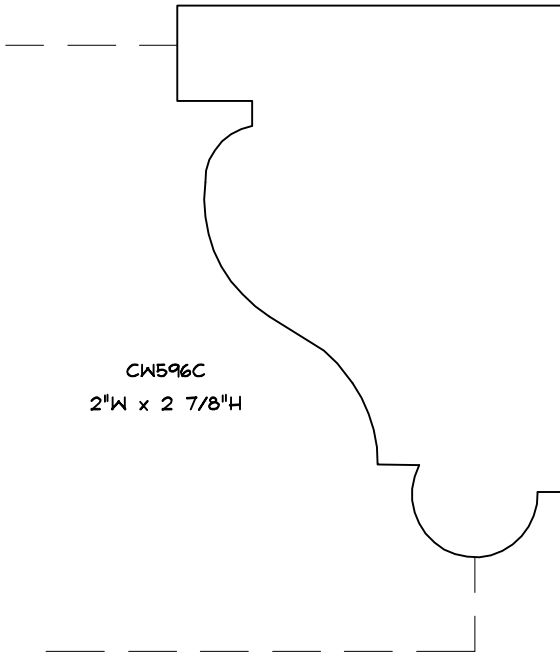

CW568W
9/16"W x 1 1/2"H

SOLID CROWN

CW1431C
1 5/8"W x 1 13/16"H
MARKBY

CW587WC
1 7/8"W x 2 5/8"H

CW546M
1 7/8"W x 2 9/16"H
Crown Lane

CW500C
1 5/8"W x 1 1/2"H
Gere

CW1433C
BURKI

7/8"W x 2 15/16"H
CW766W

CW1441W
1 5/8"W x 2 1/2"H
COHEN

CW533M
1 3/8"W x 1 7/8"H
Greenblatt
3-29-99

SOLID CROWN