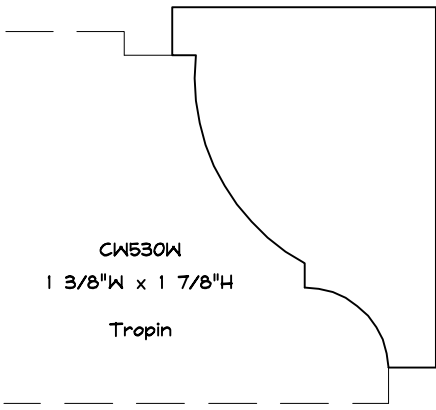

CW568W
9/16"W x 1 1/2"H

SOLID CROWN

CW1431C
1 5/8"W x 1 13/16"H
MARKBY

CW587WC
1 7/8"W x 2 5/8"H

CW546M
1 7/8"W x 2 9/16"H
Crown Lane

CW500C
1 5/8"W x 1 1/2"H
Gere

CW1433C
BURKI

7/8"W x 2 15/16"H
CW766W

CW1441W
1 5/8"W x 2 1/2"H
COHEN

CW533M
1 3/8"W x 1 7/8"H
Greenblatt
3-29-99

SOLID CROWN