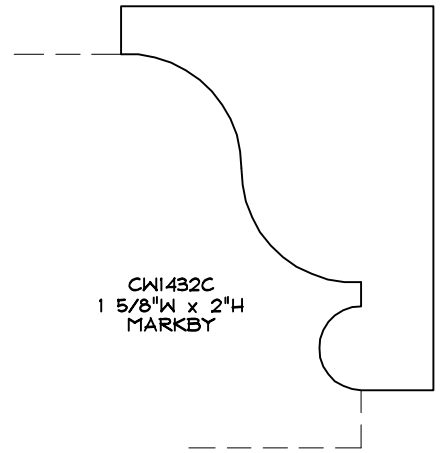

Crane Woodworking

SOLID CROWN MOULDING PROFILES

As of October 1, 2010
Original Casing Styles
Available

Crane Woodworking 15 Rockland Road South Norwalk, CT 06854

203 852-9229, Fax 203 853-4799, E-fax 203 538-2838

CW568W
9/16"W x 1 1/2"H

SOLID CROWN

CW1431C
1 5/8"W x 1 13/16"H
MARKBY

CW587WC
1 7/8"W x 2 5/8"H

CW546M
1 7/8"W x 2 9/16"H
Crown Lane

CW500C
1 5/8"W x 1 1/2"H
Gere

CW1433C
BURKI

7/8"W x 2 15/16"H
CW766W

CW1441W
1 5/8"W x 2 1/2"H
COHEN

CW533M
1 3/8"W x 1 7/8"H
Greenblatt
3-29-99

SOLID CROWN