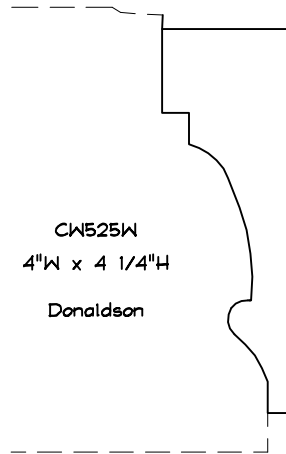

Crane Woodworking

SOLID CROWN MOULDING PROFILES

As of October 1, 2010
Original Casing Styles
Available

Crane Woodworking 15 Rockland Road South Norwalk, CT 06854

203 852-9229, Fax 203 853-4799, E-fax 203 538-2838

CW568W
9/16"W x 1 1/2"H

SOLID CROWN

CW1431C
1 5/8"W x 1 13/16"H
MARKBY

CW587WC
1 7/8"W x 2 5/8"H

CW546M
1 7/8"W x 2 9/16"H
Crown Lane

CW500C
1 5/8"W x 1 1/2"H
Gere

CW1433C
BURKI

7/8"W x 2 15/16"H
CW766W

CW1441W
1 5/8"W x 2 1/2"H
COHEN

CW533M
1 3/8"W x 1 7/8"H
Greenblatt
3-29-99

SOLID CROWN