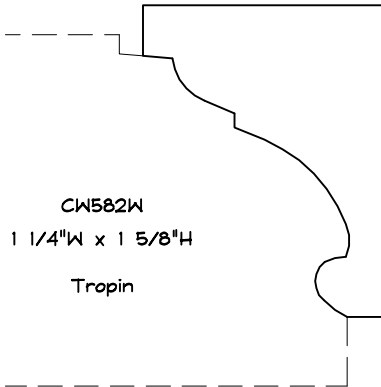

Crane Woodworking

SOLID CROWN MOULDING PROFILES

As of October 1, 2010
Original Casing Styles
Available

Crane Woodworking 15 Rockland Road South Norwalk, CT 06854

203 852-9229, Fax 203 853-4799, E-fax 203 538-2838

CW568W
9/16"W x 1 1/2"H

SOLID CROWN

CW1431C
1 5/8"W x 1 13/16"H
MARKBY

CW587WC
1 7/8"W x 2 5/8"H

CW546M
1 7/8"W x 2 9/16"H
Crown Lane

CW500C
1 5/8"W x 1 1/2"H
Gere

CW1433C
BURKI

7/8"W x 2 15/16"H
CW766W

CW1441W
1 5/8"W x 2 1/2"H
COHEN

CW533M
1 3/8"W x 1 7/8"H
Greenblatt
3-29-99

SOLID CROWN