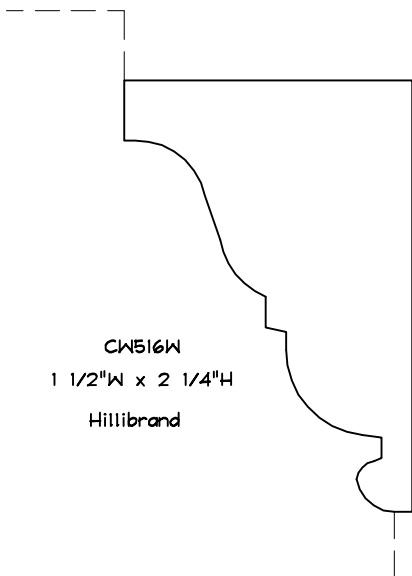

Crane Woodworking

SOLID CROWN MOULDING PROFILES

As of October 1, 2010
Original Casing Styles
Available

Crane Woodworking 15 Rockland Road South Norwalk, CT 06854

203 852-9229, Fax 203 853-4799, E-fax 203 538-2838

CW568W
9/16"W x 1 1/2"H

SOLID CROWN

CW1431C
1 5/8"W x 1 13/16"H
MARKBY

CW587WC
1 7/8"W x 2 5/8"H

CW546M
1 7/8"W x 2 9/16"H
Crown Lane

CW500C
1 5/8"W x 1 1/2"H
Gere

CW1433C
BURKI

7/8"W x 2 15/16"H
CW766W

CW1441W
1 5/8"W x 2 1/2"H
COHEN

CW533M
1 3/8"W x 1 7/8"H
Greenblatt
3-29-99

SOLID CROWN