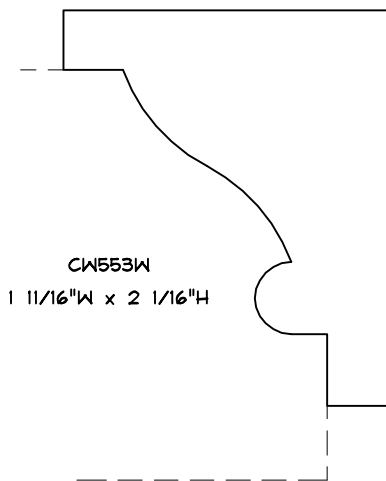

Crane Woodworking

SOLID CROWN MOULDING PROFILES

As of October 1, 2010
Original Casing Styles
Available

Crane Woodworking 15 Rockland Road South Norwalk, CT 06854

203 852-9229, Fax 203 853-4799, E-fax 203 538-2838

CW568W
9/16"W x 1 1/2"H

SOLID CROWN

CW1431C
1 5/8"W x 1 13/16"H
MARKBY

CW587WC
1 7/8"W x 2 5/8"H

CW546M
1 7/8"W x 2 9/16"H
Crown Lane

CW500C
1 5/8"W x 1 1/2"H
Gere

CW1433C
BURKI

7/8"W x 2 15/16"H
CW766W

CW1441W
1 5/8"W x 2 1/2"H
COHEN

CW533M
1 3/8"W x 1 7/8"H
Greenblatt
3-29-99

SOLID CROWN