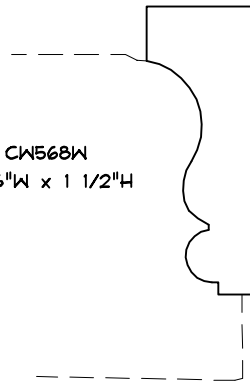

Crane Woodworking

SOLID CROWN MOULDING PROFILES

As of October 1, 2010
Original Casing Styles
Available

Crane Woodworking 15 Rockland Road South Norwalk, CT 06854

203 852-9229, Fax 203 853-4799, E-fax 203 538-2838

CW568W
9/16"W x 1 1/2"H

SOLID CROWN

CW1431C
1 5/8"W x 1 13/16"H
MARKBY

CW587WC
1 7/8"W x 2 5/8"H

CW546M
1 7/8"W x 2 9/16"H
Crown Lane

CW500C
1 5/8"W x 1 1/2"H
Gere

CW1433C
BURKI

7/8"W x 2 15/16"H
CW766W

CW1441W
1 5/8"W x 2 1/2"H
COHEN

CW533M
1 3/8"W x 1 7/8"H
Greenblatt
3-29-99

SOLID CROWN