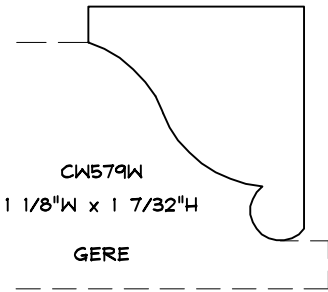

Crane Woodworking

SOLID CROWN MOULDING PROFILES

As of October 1, 2010
Original Casing Styles
Available

Crane Woodworking 15 Rockland Road South Norwalk, CT 06854

203 852-9229, Fax 203 853-4799, E-fax 203 538-2838

CW568W
9/16"W x 1 1/2"H

SOLID CROWN

CW1431C
1 5/8"W x 1 13/16"H
MARKBY

CW587WC
1 7/8"W x 2 5/8"H

CW546M
1 7/8"W x 2 9/16"H
Crown Lane

CW500C
1 5/8"W x 1 1/2"H
Gere

CW1433C
BURKI

7/8"W x 2 15/16"H
CW766W

CW1441W
1 5/8"W x 2 1/2"H
COHEN

CW533M
1 3/8"W x 1 7/8"H
Greenblatt
3-29-99

SOLID CROWN