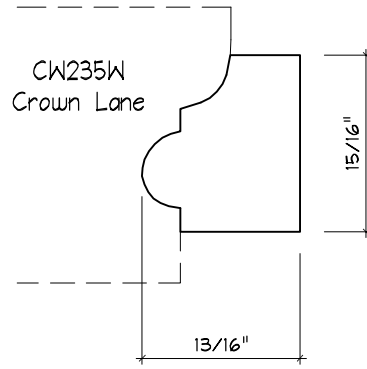

Crane Woodworking

PANEL MOULDING PROFILES

As of October 1, 2010
Original Casing Styles
Available

Crane Woodworking 15 Rockland Road South Norwalk, CT 06854

203 852-9229, Fax 203 853-4799, E-fax 203 538-2838

PANEL MOULD

PANEL MOULD

CW278
x

PANEL MOULD

PANEL MOULD