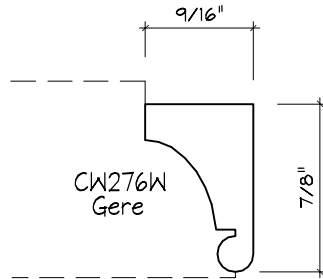

Crane Woodworking

PANEL MOULDING PROFILES

As of October 1, 2010
Original Casing Styles
Available

Crane Woodworking 15 Rockland Road South Norwalk, CT 06854

203 852-9229, Fax 203 853-4799, E-fax 203 538-2838

PANEL MOULD

PANEL MOULD

CW278
x

PANEL MOULD

PANEL MOULD