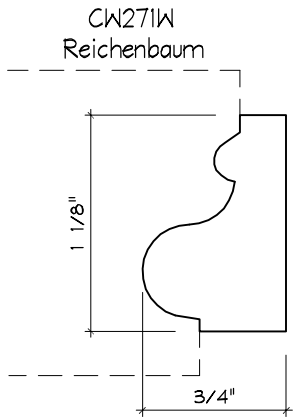

Crane Woodworking

PANEL MOULDING PROFILES

As of October 1, 2010
Original Casing Styles
Available

Crane Woodworking 15 Rockland Road South Norwalk, CT 06854

203 852-9229, Fax 203 853-4799, E-fax 203 538-2838

PANEL MOULD

PANEL MOULD

CW278
x

PANEL MOULD

PANEL MOULD