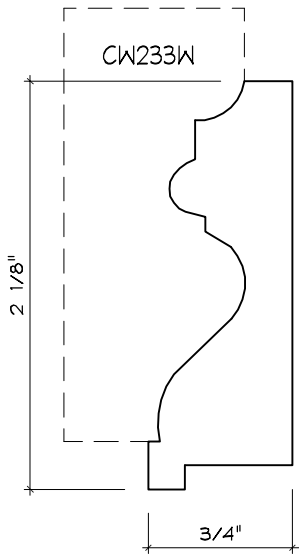

Crane Woodworking

PANEL MOULDING PROFILES

As of October 1, 2010
Original Casing Styles
Available

Crane Woodworking 15 Rockland Road South Norwalk, CT 06854

203 852-9229, Fax 203 853-4799, E-fax 203 538-2838

PANEL MOULD

PANEL MOULD

CW278
x

PANEL MOULD

PANEL MOULD