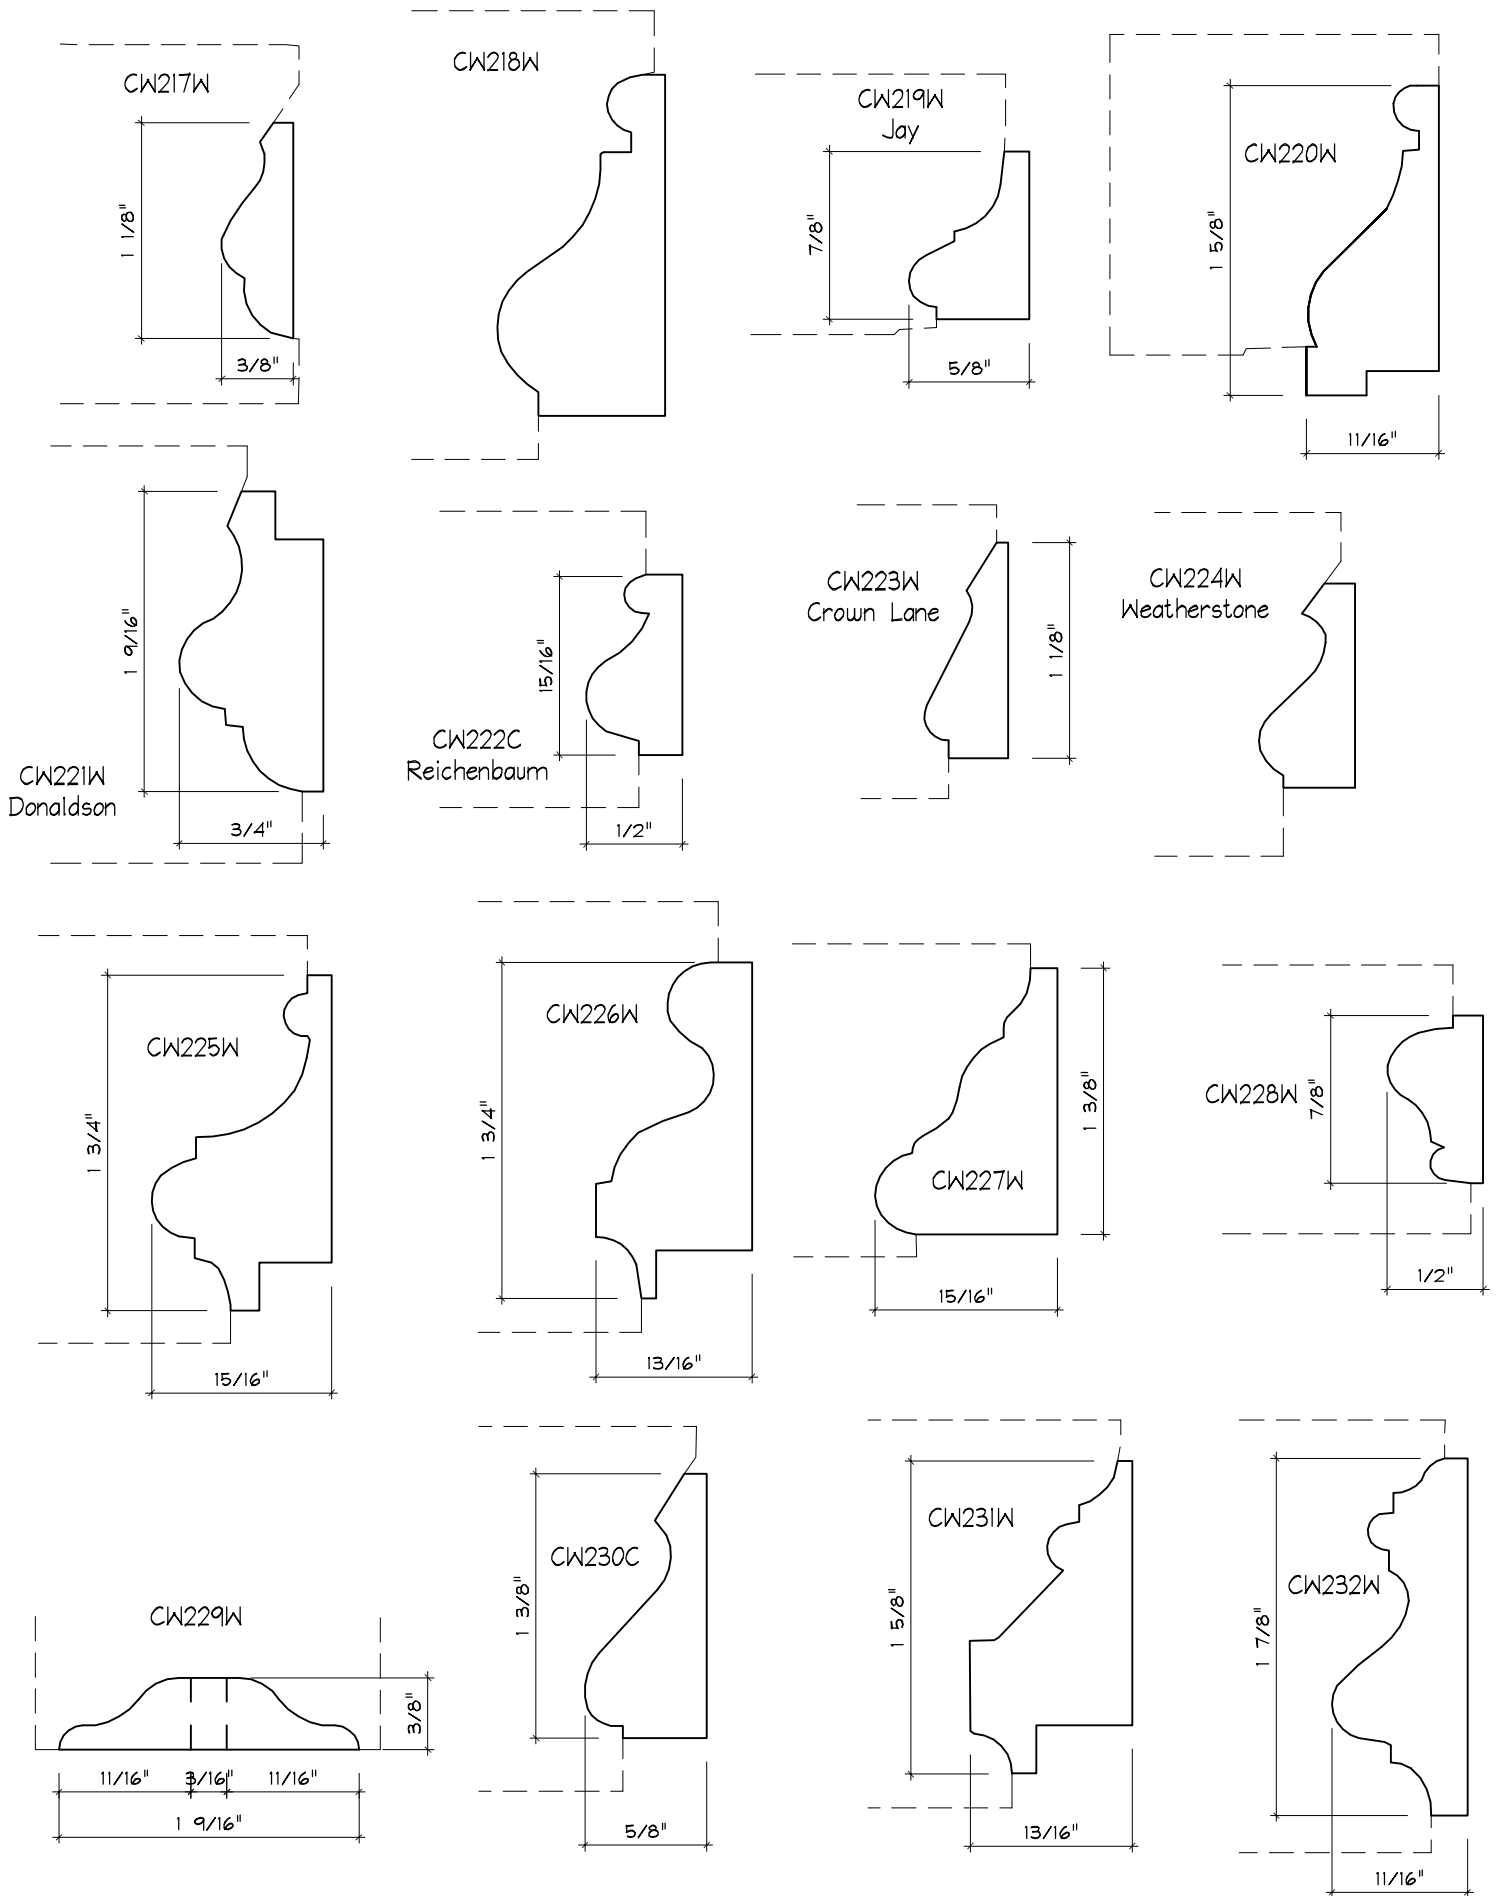

Crane Woodworking

PANEL MOULDING PROFILES

As of October 1, 2010
Original Casing Styles
Available

Crane Woodworking 15 Rockland Road South Norwalk, CT 06854

203 852-9229, Fax 203 853-4799, E-fax 203 538-2838

PANEL MOULD

PANEL MOULD

PANEL MOULD

PANEL MOULD