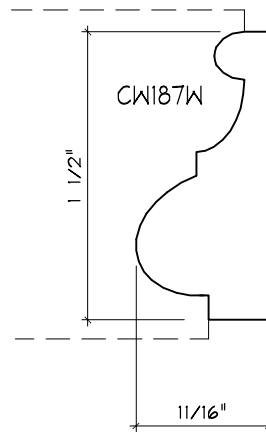

Crane Woodworking

PANEL MOULDING PROFILES

As of October 1, 2010
Original Casing Styles
Available

Crane Woodworking 15 Rockland Road South Norwalk, CT 06854

203 852-9229, Fax 203 853-4799, E-fax 203 538-2838

PANEL MOULD

PANEL MOULD

CW278
x

PANEL MOULD

PANEL MOULD