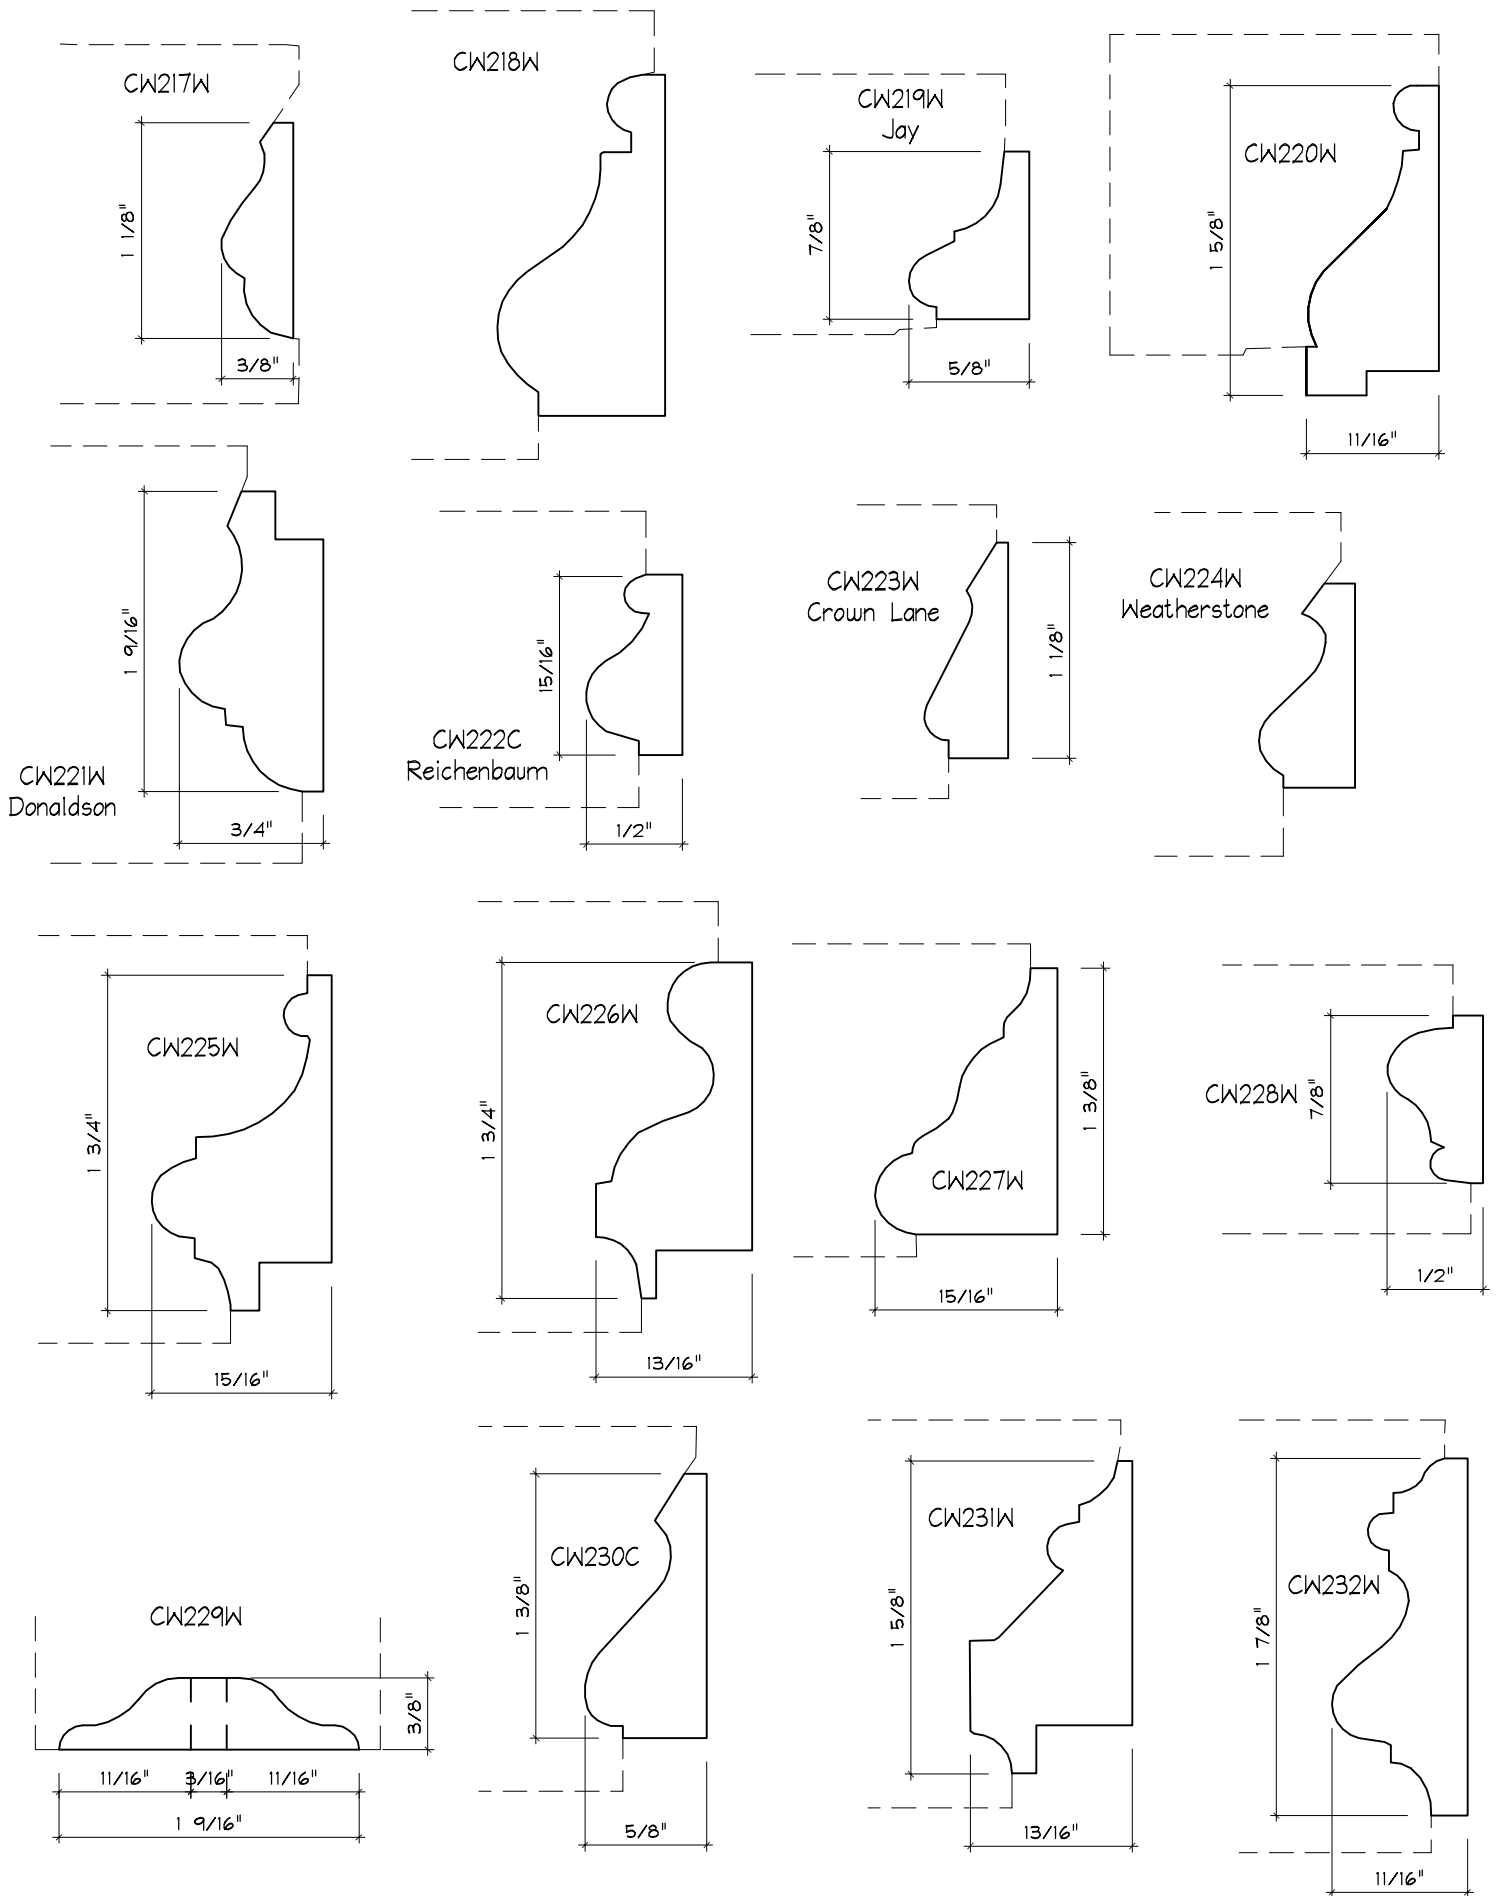

Crane Woodworking

PANEL MOULDING PROFILES

As of October 1, 2010
Original Casing Styles
Available

Crane Woodworking 15 Rockland Road South Norwalk, CT 06854

203 852-9229, Fax 203 853-4799, E-fax 203 538-2838

PANEL MOULD

PANEL MOULD

CW278
x

PANEL MOULD

PANEL MOULD