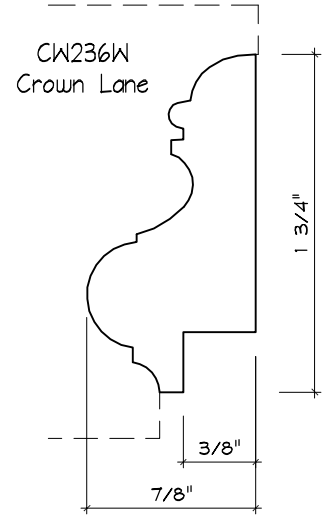

Crane Woodworking

PANEL MOULDING PROFILES

As of October 1, 2010
Original Casing Styles
Available

Crane Woodworking 15 Rockland Road South Norwalk, CT 06854

203 852-9229, Fax 203 853-4799, E-fax 203 538-2838

PANEL MOULD

PANEL MOULD

CW278
x

PANEL MOULD

PANEL MOULD