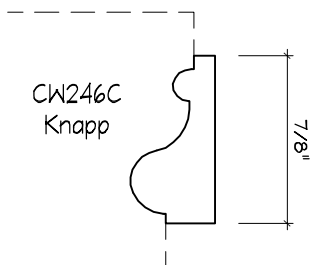

Crane Woodworking

PANEL MOULDING PROFILES

As of October 1, 2010
Original Casing Styles
Available

Crane Woodworking 15 Rockland Road South Norwalk, CT 06854

203 852-9229, Fax 203 853-4799, E-fax 203 538-2838

PANEL MOULD

PANEL MOULD

CW278
x

PANEL MOULD

PANEL MOULD