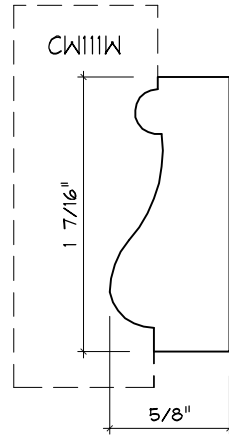

Crane Woodworking

PANEL MOULDING PROFILES

As of October 1, 2010
Original Casing Styles
Available

Crane Woodworking 15 Rockland Road South Norwalk, CT 06854

203 852-9229, Fax 203 853-4799, E-fax 203 538-2838

PANEL MOULD

PANEL MOULD

PANEL MOULD

PANEL MOULD