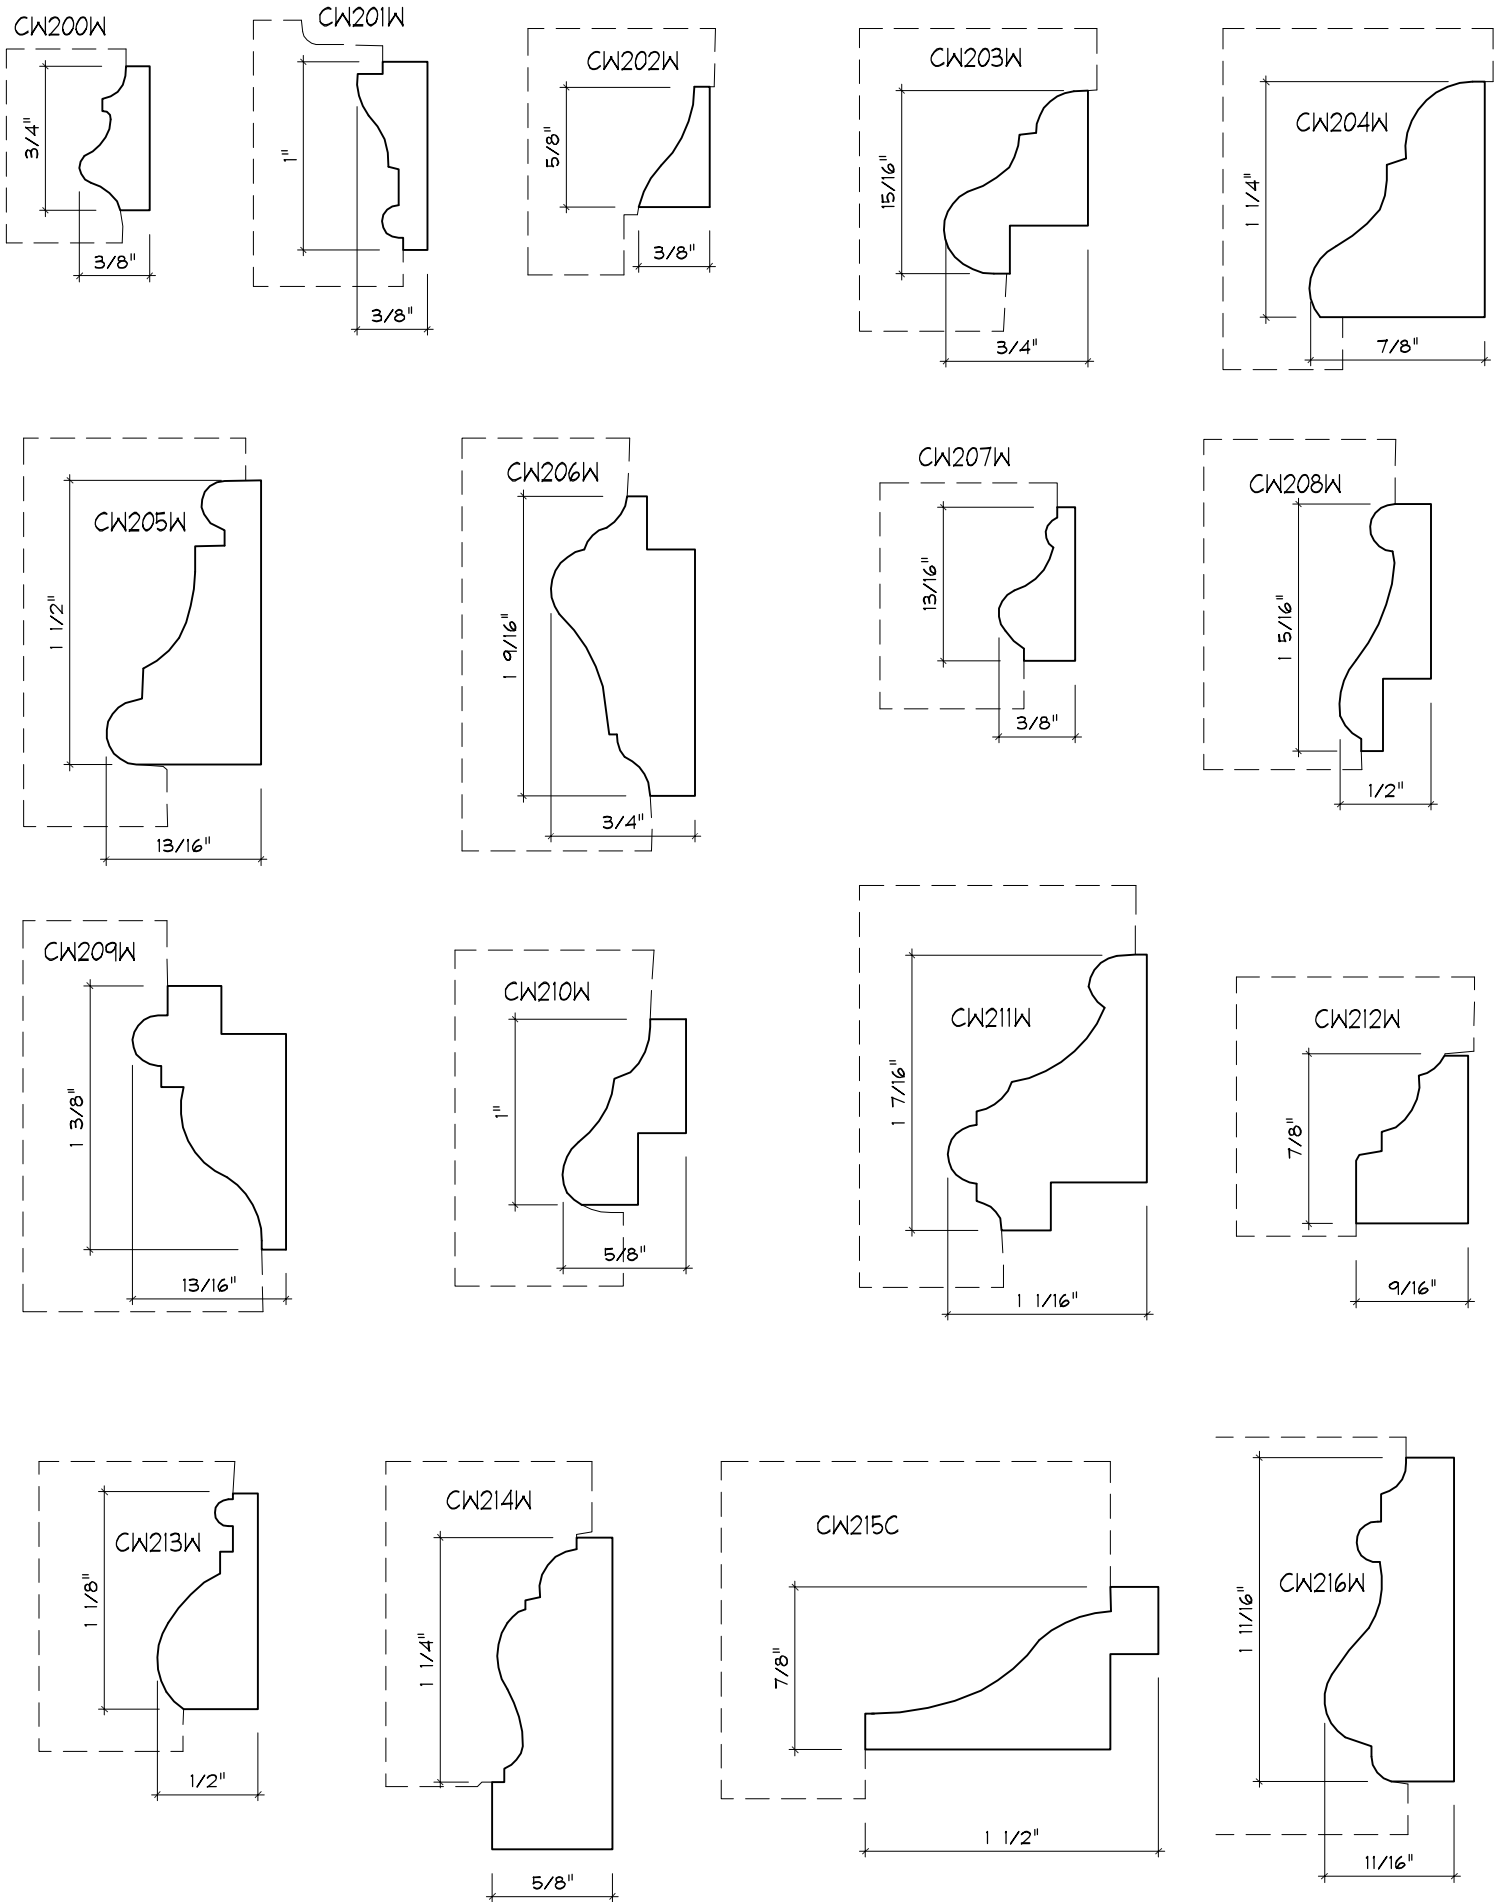

Crane Woodworking

PANEL MOULDING PROFILES

As of October 1, 2010
Original Casing Styles
Available

Crane Woodworking 15 Rockland Road South Norwalk, CT 06854

203 852-9229, Fax 203 853-4799, E-fax 203 538-2838

PANEL MOULD

PANEL MOULD

PANEL MOULD

PANEL MOULD