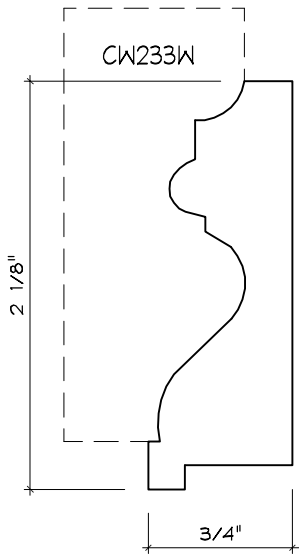

Crane Woodworking

PANEL MOULDING PROFILES

As of October 1, 2010
Original Casing Styles
Available

Crane Woodworking 15 Rockland Road South Norwalk, CT 06854

203 852-9229, Fax 203 853-4799, E-fax 203 538-2838

PANEL MOULD

PANEL MOULD

PANEL MOULD

PANEL MOULD