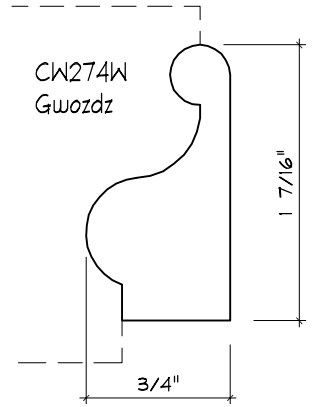

Crane Woodworking

PANEL MOULDING PROFILES

As of October 1, 2010
Original Casing Styles
Available

Crane Woodworking 15 Rockland Road South Norwalk, CT 06854

203 852-9229, Fax 203 853-4799, E-fax 203 538-2838

PANEL MOULD

PANEL MOULD

CW278
x

PANEL MOULD

PANEL MOULD