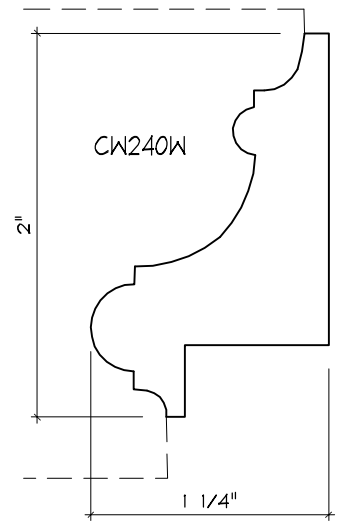

Crane Woodworking

PANEL MOULDING PROFILES

As of October 1, 2010
Original Casing Styles
Available

Crane Woodworking 15 Rockland Road South Norwalk, CT 06854

203 852-9229, Fax 203 853-4799, E-fax 203 538-2838

PANEL MOULD

PANEL MOULD

CW278
x

PANEL MOULD

PANEL MOULD