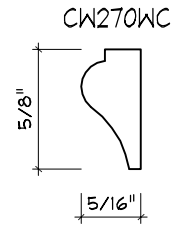

Crane Woodworking

PANEL MOULDING PROFILES

As of October 1, 2010
Original Casing Styles
Available

Crane Woodworking 15 Rockland Road South Norwalk, CT 06854

203 852-9229, Fax 203 853-4799, E-fax 203 538-2838

PANEL MOULD

PANEL MOULD

CW278
x

PANEL MOULD

PANEL MOULD