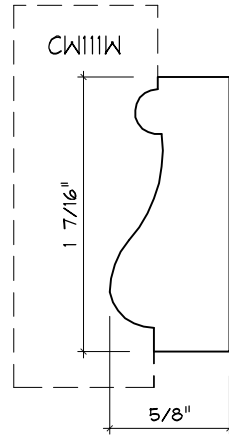

Crane Woodworking

PANEL MOULDING PROFILES

As of October 1, 2010
Original Casing Styles
Available

Crane Woodworking 15 Rockland Road South Norwalk, CT 06854

203 852-9229, Fax 203 853-4799, E-fax 203 538-2838

PANEL MOULD

PANEL MOULD

CW278
x

PANEL MOULD

PANEL MOULD