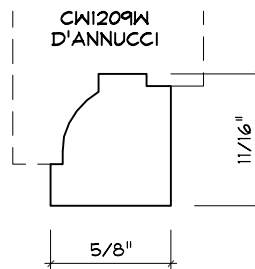

Crane Woodworking

PANEL MOULDING PROFILES

As of October 1, 2010
Original Casing Styles
Available

Crane Woodworking 15 Rockland Road South Norwalk, CT 06854

203 852-9229, Fax 203 853-4799, E-fax 203 538-2838

PANEL MOULD

PANEL MOULD

PANEL MOULD

PANEL MOULD