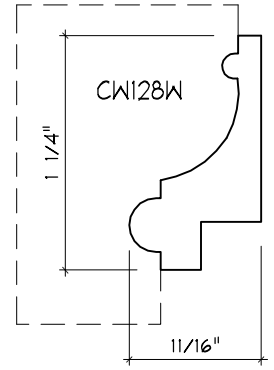

Crane Woodworking

PANEL MOULDING PROFILES

As of October 1, 2010
Original Casing Styles
Available

Crane Woodworking 15 Rockland Road South Norwalk, CT 06854

203 852-9229, Fax 203 853-4799, E-fax 203 538-2838

PANEL MOULD

PANEL MOULD

CW278
x

PANEL MOULD

PANEL MOULD