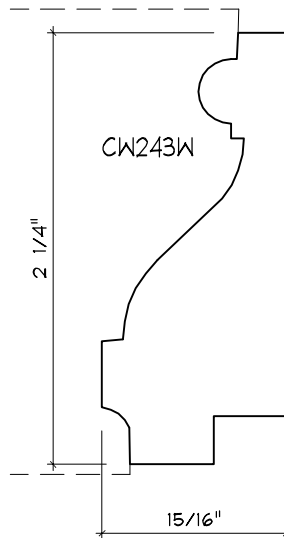

Crane Woodworking

PANEL MOULDING PROFILES

As of October 1, 2010
Original Casing Styles
Available

Crane Woodworking 15 Rockland Road South Norwalk, CT 06854

203 852-9229, Fax 203 853-4799, E-fax 203 538-2838

PANEL MOULD

PANEL MOULD

PANEL MOULD

PANEL MOULD