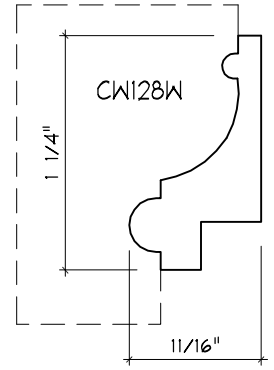

Crane Woodworking

PANEL MOULDING PROFILES

As of October 1, 2010
Original Casing Styles
Available

Crane Woodworking 15 Rockland Road South Norwalk, CT 06854

203 852-9229, Fax 203 853-4799, E-fax 203 538-2838