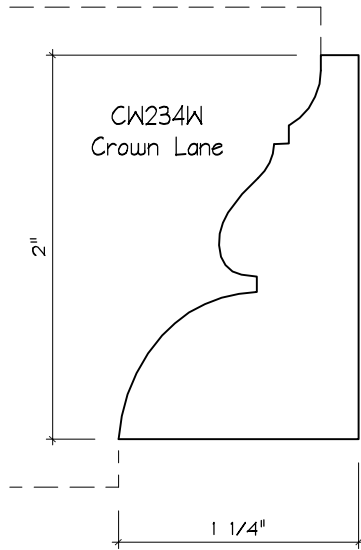

Crane Woodworking

PANEL MOULDING PROFILES

As of October 1, 2010
Original Casing Styles
Available

Crane Woodworking 15 Rockland Road South Norwalk, CT 06854

203 852-9229, Fax 203 853-4799, E-fax 203 538-2838

PANEL MOULD

PANEL MOULD

CW278
x

PANEL MOULD

PANEL MOULD