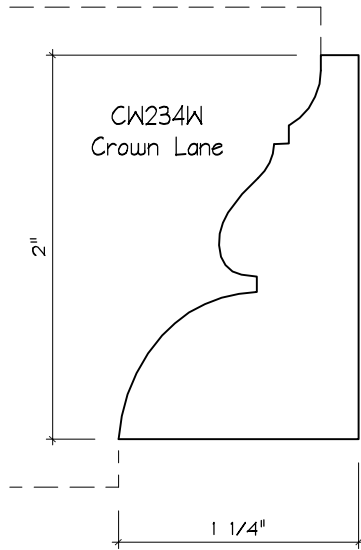

Crane Woodworking

PANEL MOULDING PROFILES

As of October 1, 2010
Original Casing Styles
Available

Crane Woodworking 15 Rockland Road South Norwalk, CT 06854

203 852-9229, Fax 203 853-4799, E-fax 203 538-2838

PANEL MOULD

PANEL MOULD

PANEL MOULD

PANEL MOULD