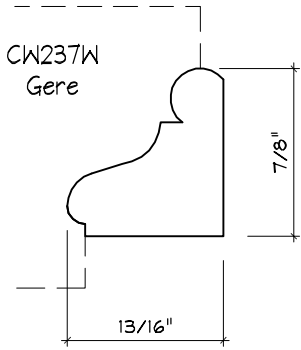

Crane Woodworking

PANEL MOULDING PROFILES

As of October 1, 2010
Original Casing Styles
Available

Crane Woodworking 15 Rockland Road South Norwalk, CT 06854

203 852-9229, Fax 203 853-4799, E-fax 203 538-2838

PANEL MOULD

PANEL MOULD

CW278
x

PANEL MOULD

PANEL MOULD