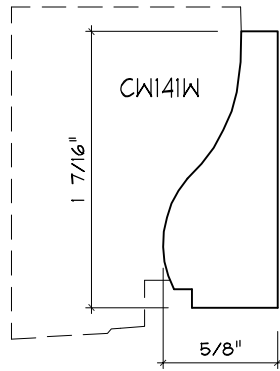

Crane Woodworking

PANEL MOULDING PROFILES

As of October 1, 2010
Original Casing Styles
Available

Crane Woodworking 15 Rockland Road South Norwalk, CT 06854

203 852-9229, Fax 203 853-4799, E-fax 203 538-2838