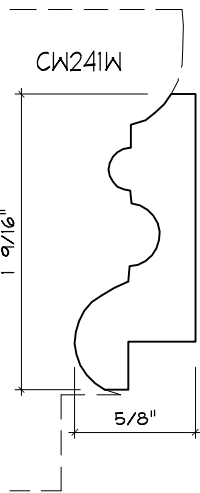

Crane Woodworking

PANEL MOULDING PROFILES

As of October 1, 2010
Original Casing Styles
Available

Crane Woodworking 15 Rockland Road South Norwalk, CT 06854

203 852-9229, Fax 203 853-4799, E-fax 203 538-2838

PANEL MOULD

PANEL MOULD

CW278
x

PANEL MOULD

PANEL MOULD