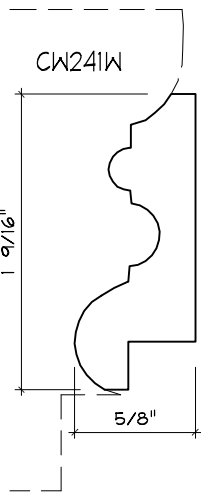

Crane Woodworking

PANEL MOULDING PROFILES

As of October 1, 2010
Original Casing Styles
Available

Crane Woodworking 15 Rockland Road South Norwalk, CT 06854

203 852-9229, Fax 203 853-4799, E-fax 203 538-2838

PANEL MOULD

PANEL MOULD

PANEL MOULD

PANEL MOULD