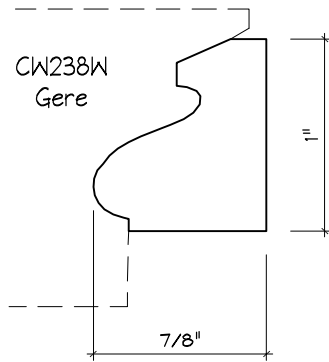

Crane Woodworking

PANEL MOULDING PROFILES

As of October 1, 2010
Original Casing Styles
Available

Crane Woodworking 15 Rockland Road South Norwalk, CT 06854

203 852-9229, Fax 203 853-4799, E-fax 203 538-2838

PANEL MOULD

PANEL MOULD

CW278
x

PANEL MOULD

PANEL MOULD