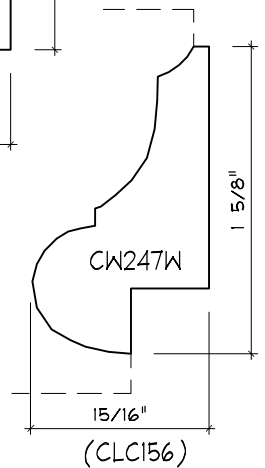

Crane Woodworking

PANEL MOULDING PROFILES

As of October 1, 2010
Original Casing Styles
Available

Crane Woodworking 15 Rockland Road South Norwalk, CT 06854

203 852-9229, Fax 203 853-4799, E-fax 203 538-2838

PANEL MOULD

PANEL MOULD

PANEL MOULD

PANEL MOULD