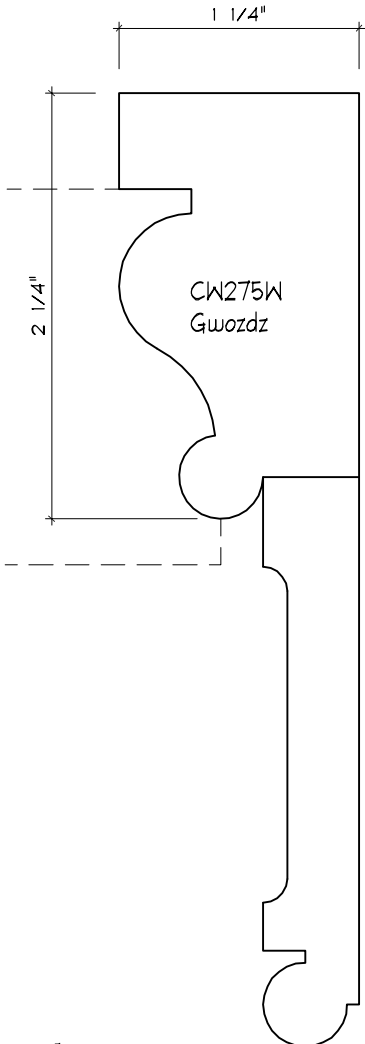

Crane Woodworking

PANEL MOULDING PROFILES

As of October 1, 2010
Original Casing Styles
Available

Crane Woodworking 15 Rockland Road South Norwalk, CT 06854

203 852-9229, Fax 203 853-4799, E-fax 203 538-2838

PANEL MOULD

PANEL MOULD

CW278
x

PANEL MOULD

PANEL MOULD