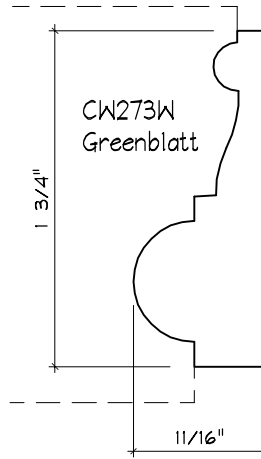

Crane Woodworking

PANEL MOULDING PROFILES

As of October 1, 2010
Original Casing Styles
Available

Crane Woodworking 15 Rockland Road South Norwalk, CT 06854

203 852-9229, Fax 203 853-4799, E-fax 203 538-2838

PANEL MOULD

PANEL MOULD

CW278
x

PANEL MOULD

PANEL MOULD