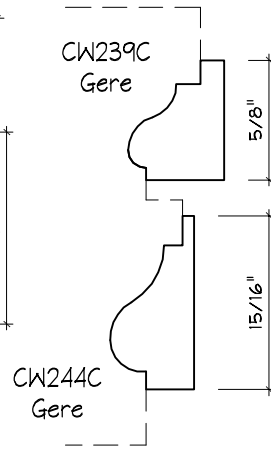

Crane Woodworking

PANEL MOULDING PROFILES

As of October 1, 2010
Original Casing Styles
Available

Crane Woodworking 15 Rockland Road South Norwalk, CT 06854

203 852-9229, Fax 203 853-4799, E-fax 203 538-2838

PANEL MOULD

PANEL MOULD

CW278
x

PANEL MOULD

PANEL MOULD