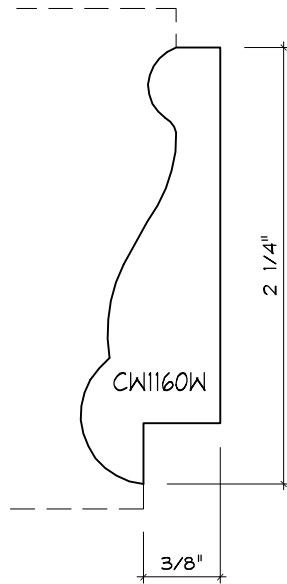

Crane Woodworking

PANEL MOULDING PROFILES

As of October 1, 2010
Original Casing Styles
Available

Crane Woodworking 15 Rockland Road South Norwalk, CT 06854

203 852-9229, Fax 203 853-4799, E-fax 203 538-2838

PANEL MOULD

PANEL MOULD

PANEL MOULD

PANEL MOULD