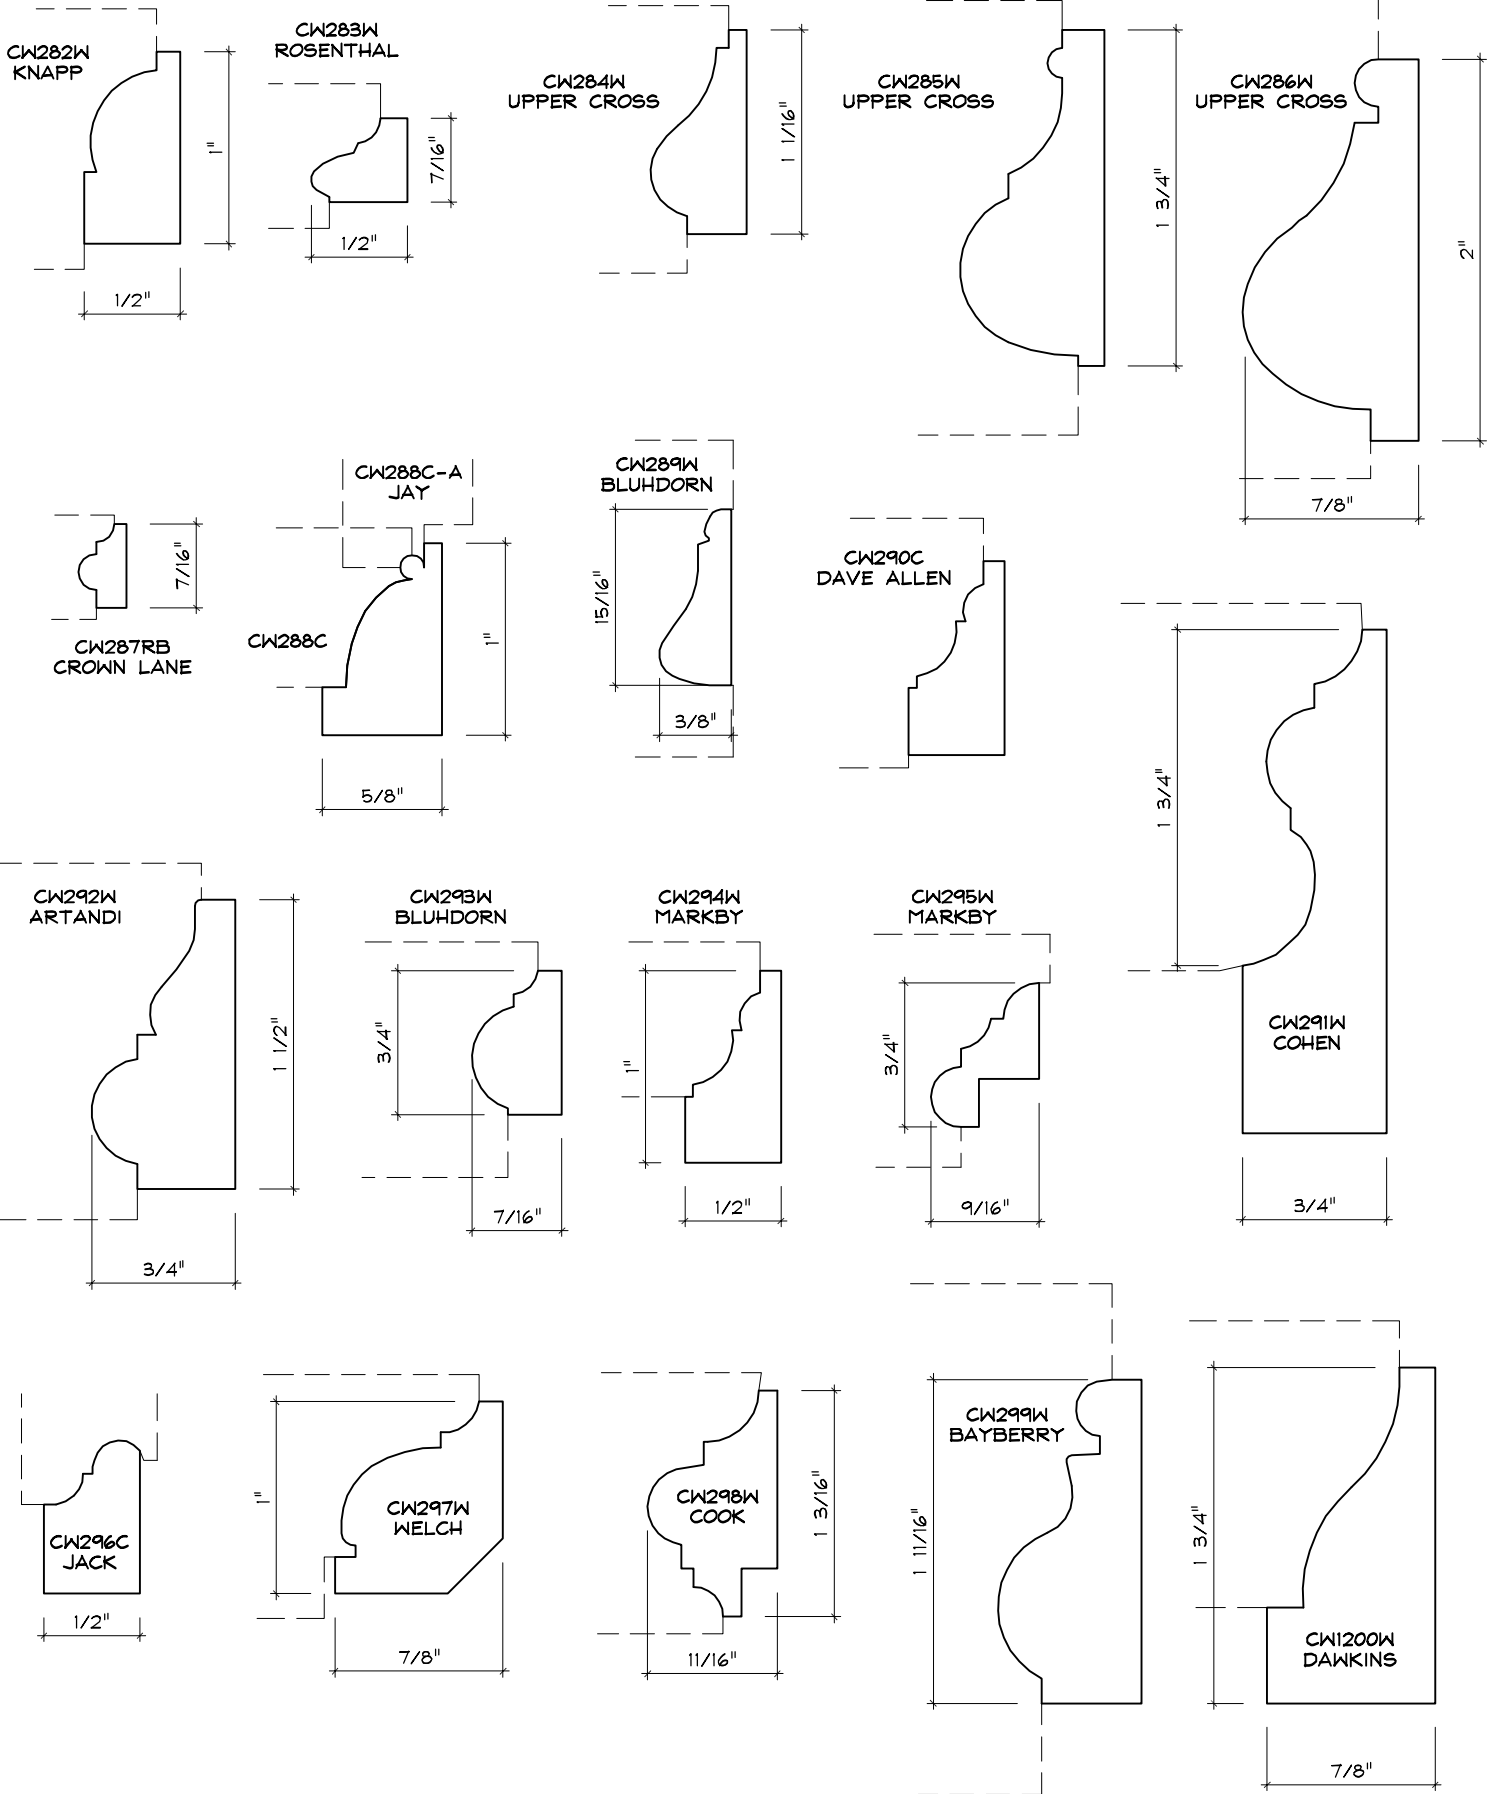

Crane Woodworking

PANEL MOULDING PROFILES

As of October 1, 2010
Original Casing Styles
Available

Crane Woodworking 15 Rockland Road South Norwalk, CT 06854

203 852-9229, Fax 203 853-4799, E-fax 203 538-2838

PANEL MOULD

PANEL MOULD

PANEL MOULD

PANEL MOULD