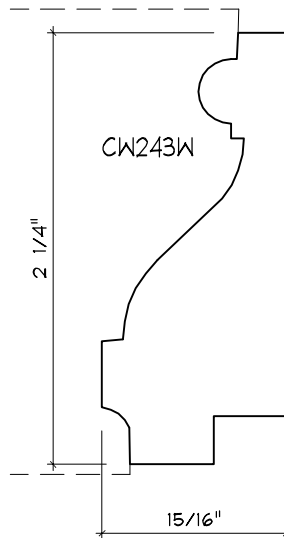

Crane Woodworking

PANEL MOULDING PROFILES

As of October 1, 2010
Original Casing Styles
Available

Crane Woodworking 15 Rockland Road South Norwalk, CT 06854

203 852-9229, Fax 203 853-4799, E-fax 203 538-2838

PANEL MOULD

PANEL MOULD

CW278
x

PANEL MOULD

PANEL MOULD