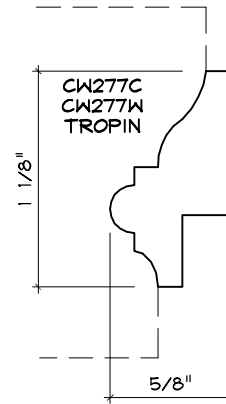

Crane Woodworking

PANEL MOULDING PROFILES

As of October 1, 2010
Original Casing Styles
Available

Crane Woodworking 15 Rockland Road South Norwalk, CT 06854

203 852-9229, Fax 203 853-4799, E-fax 203 538-2838

PANEL MOULD

PANEL MOULD

CW278
x

PANEL MOULD

PANEL MOULD