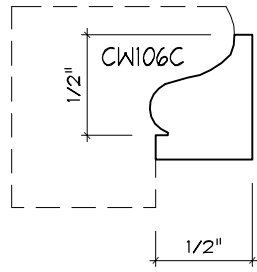

Crane Woodworking

PANEL MOULDING PROFILES

As of October 1, 2010
Original Casing Styles
Available

Crane Woodworking 15 Rockland Road South Norwalk, CT 06854

203 852-9229, Fax 203 853-4799, E-fax 203 538-2838