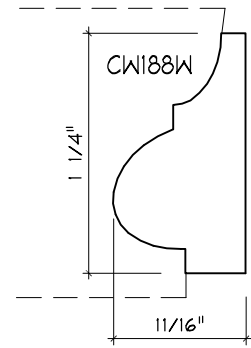

Crane Woodworking

PANEL MOULDING PROFILES

As of October 1, 2010
Original Casing Styles
Available

Crane Woodworking 15 Rockland Road South Norwalk, CT 06854

203 852-9229, Fax 203 853-4799, E-fax 203 538-2838

PANEL MOULD

PANEL MOULD

CW278
x

PANEL MOULD

PANEL MOULD