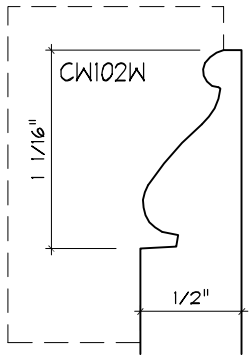

Crane Woodworking

PANEL MOULDING PROFILES

As of October 1, 2010
Original Casing Styles
Available

Crane Woodworking 15 Rockland Road South Norwalk, CT 06854

203 852-9229, Fax 203 853-4799, E-fax 203 538-2838

PANEL MOULD

PANEL MOULD

CW278
x

PANEL MOULD

PANEL MOULD