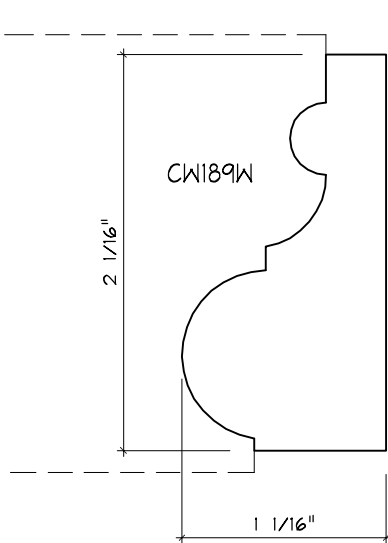

Crane Woodworking

PANEL MOULDING PROFILES

As of October 1, 2010
Original Casing Styles
Available

Crane Woodworking 15 Rockland Road South Norwalk, CT 06854

203 852-9229, Fax 203 853-4799, E-fax 203 538-2838

PANEL MOULD

PANEL MOULD

PANEL MOULD

PANEL MOULD