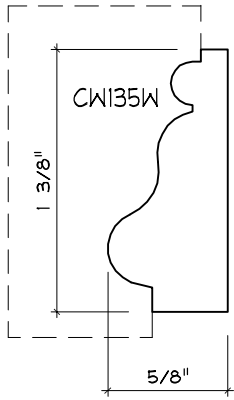

Crane Woodworking

PANEL MOULDING PROFILES

As of October 1, 2010
Original Casing Styles
Available

Crane Woodworking 15 Rockland Road South Norwalk, CT 06854

203 852-9229, Fax 203 853-4799, E-fax 203 538-2838

PANEL MOULD

PANEL MOULD

PANEL MOULD

PANEL MOULD