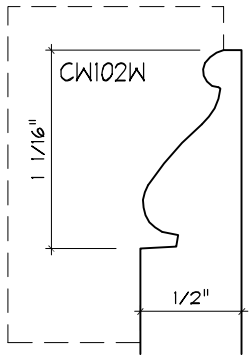

Crane Woodworking

PANEL MOULDING PROFILES

As of October 1, 2010
Original Casing Styles
Available

Crane Woodworking 15 Rockland Road South Norwalk, CT 06854

203 852-9229, Fax 203 853-4799, E-fax 203 538-2838