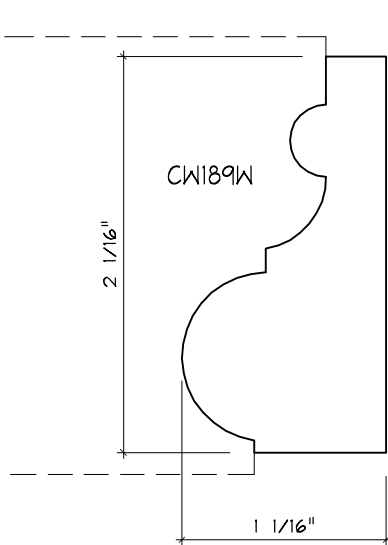

Crane Woodworking

PANEL MOULDING PROFILES

As of October 1, 2010
Original Casing Styles
Available

Crane Woodworking 15 Rockland Road South Norwalk, CT 06854

203 852-9229, Fax 203 853-4799, E-fax 203 538-2838

PANEL MOULD

PANEL MOULD

CW278
x

PANEL MOULD

PANEL MOULD