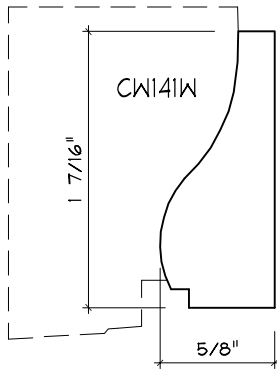

Crane Woodworking

PANEL MOULDING PROFILES

As of October 1, 2010
Original Casing Styles
Available

Crane Woodworking 15 Rockland Road South Norwalk, CT 06854

203 852-9229, Fax 203 853-4799, E-fax 203 538-2838

PANEL MOULD

PANEL MOULD

CW278
x

PANEL MOULD

PANEL MOULD