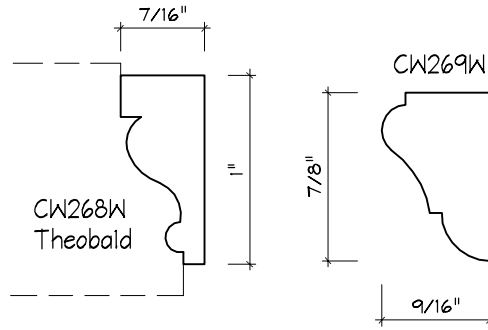

Crane Woodworking

PANEL MOULDING PROFILES

As of October 1, 2010
Original Casing Styles
Available

Crane Woodworking 15 Rockland Road South Norwalk, CT 06854

203 852-9229, Fax 203 853-4799, E-fax 203 538-2838

PANEL MOULD

PANEL MOULD

CW278
x

PANEL MOULD

PANEL MOULD