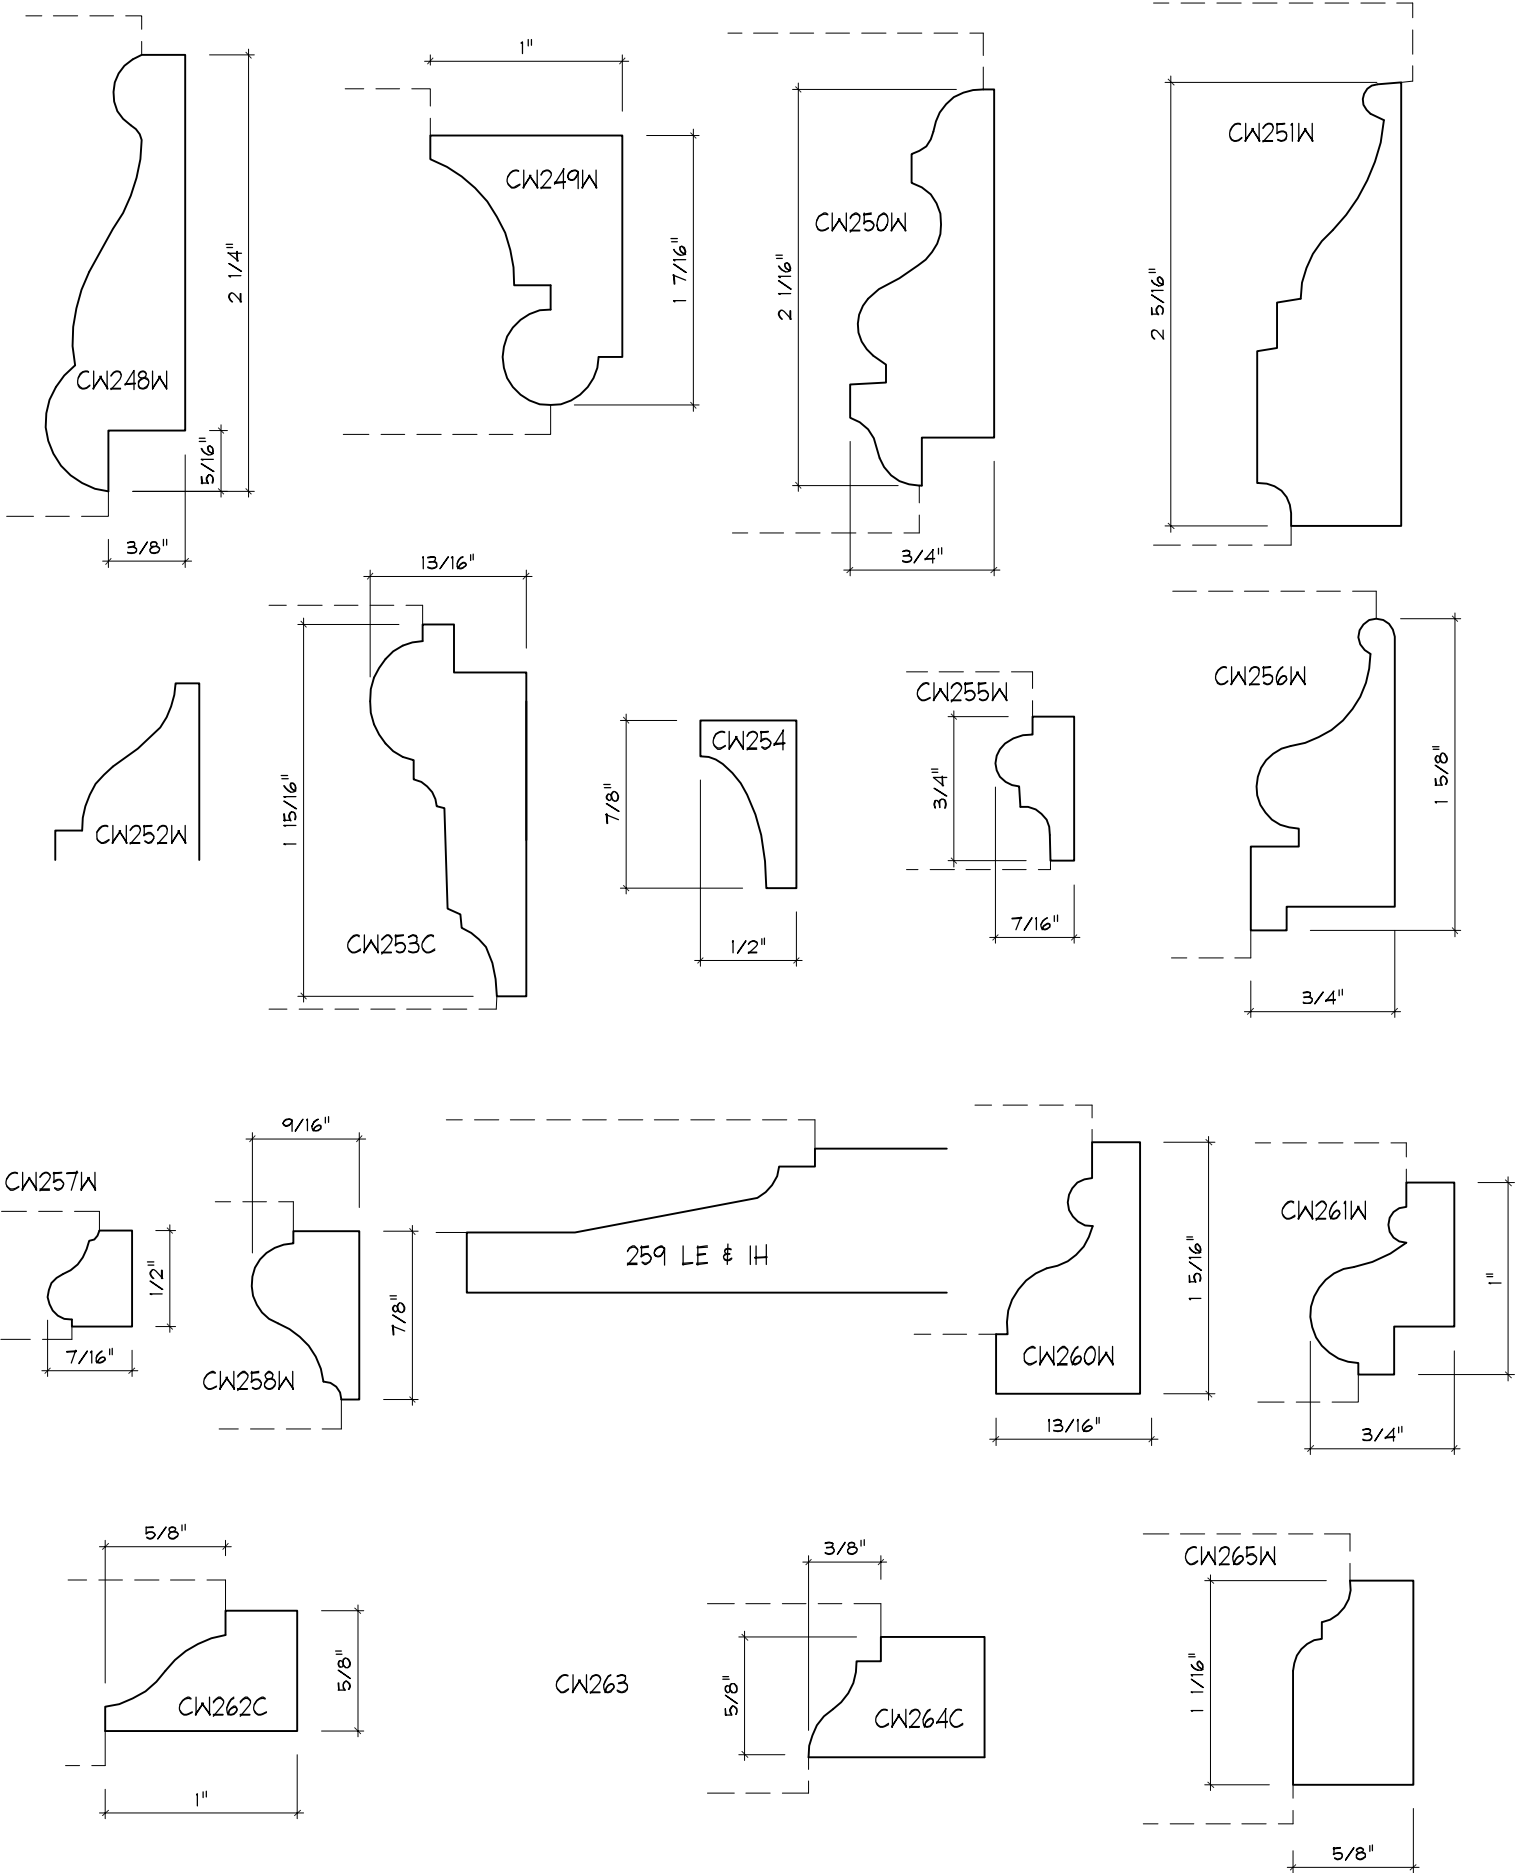

Crane Woodworking

PANEL MOULDING PROFILES

As of October 1, 2010
Original Casing Styles
Available

Crane Woodworking 15 Rockland Road South Norwalk, CT 06854

203 852-9229, Fax 203 853-4799, E-fax 203 538-2838

PANEL MOULD

PANEL MOULD

CW278
x

PANEL MOULD

PANEL MOULD