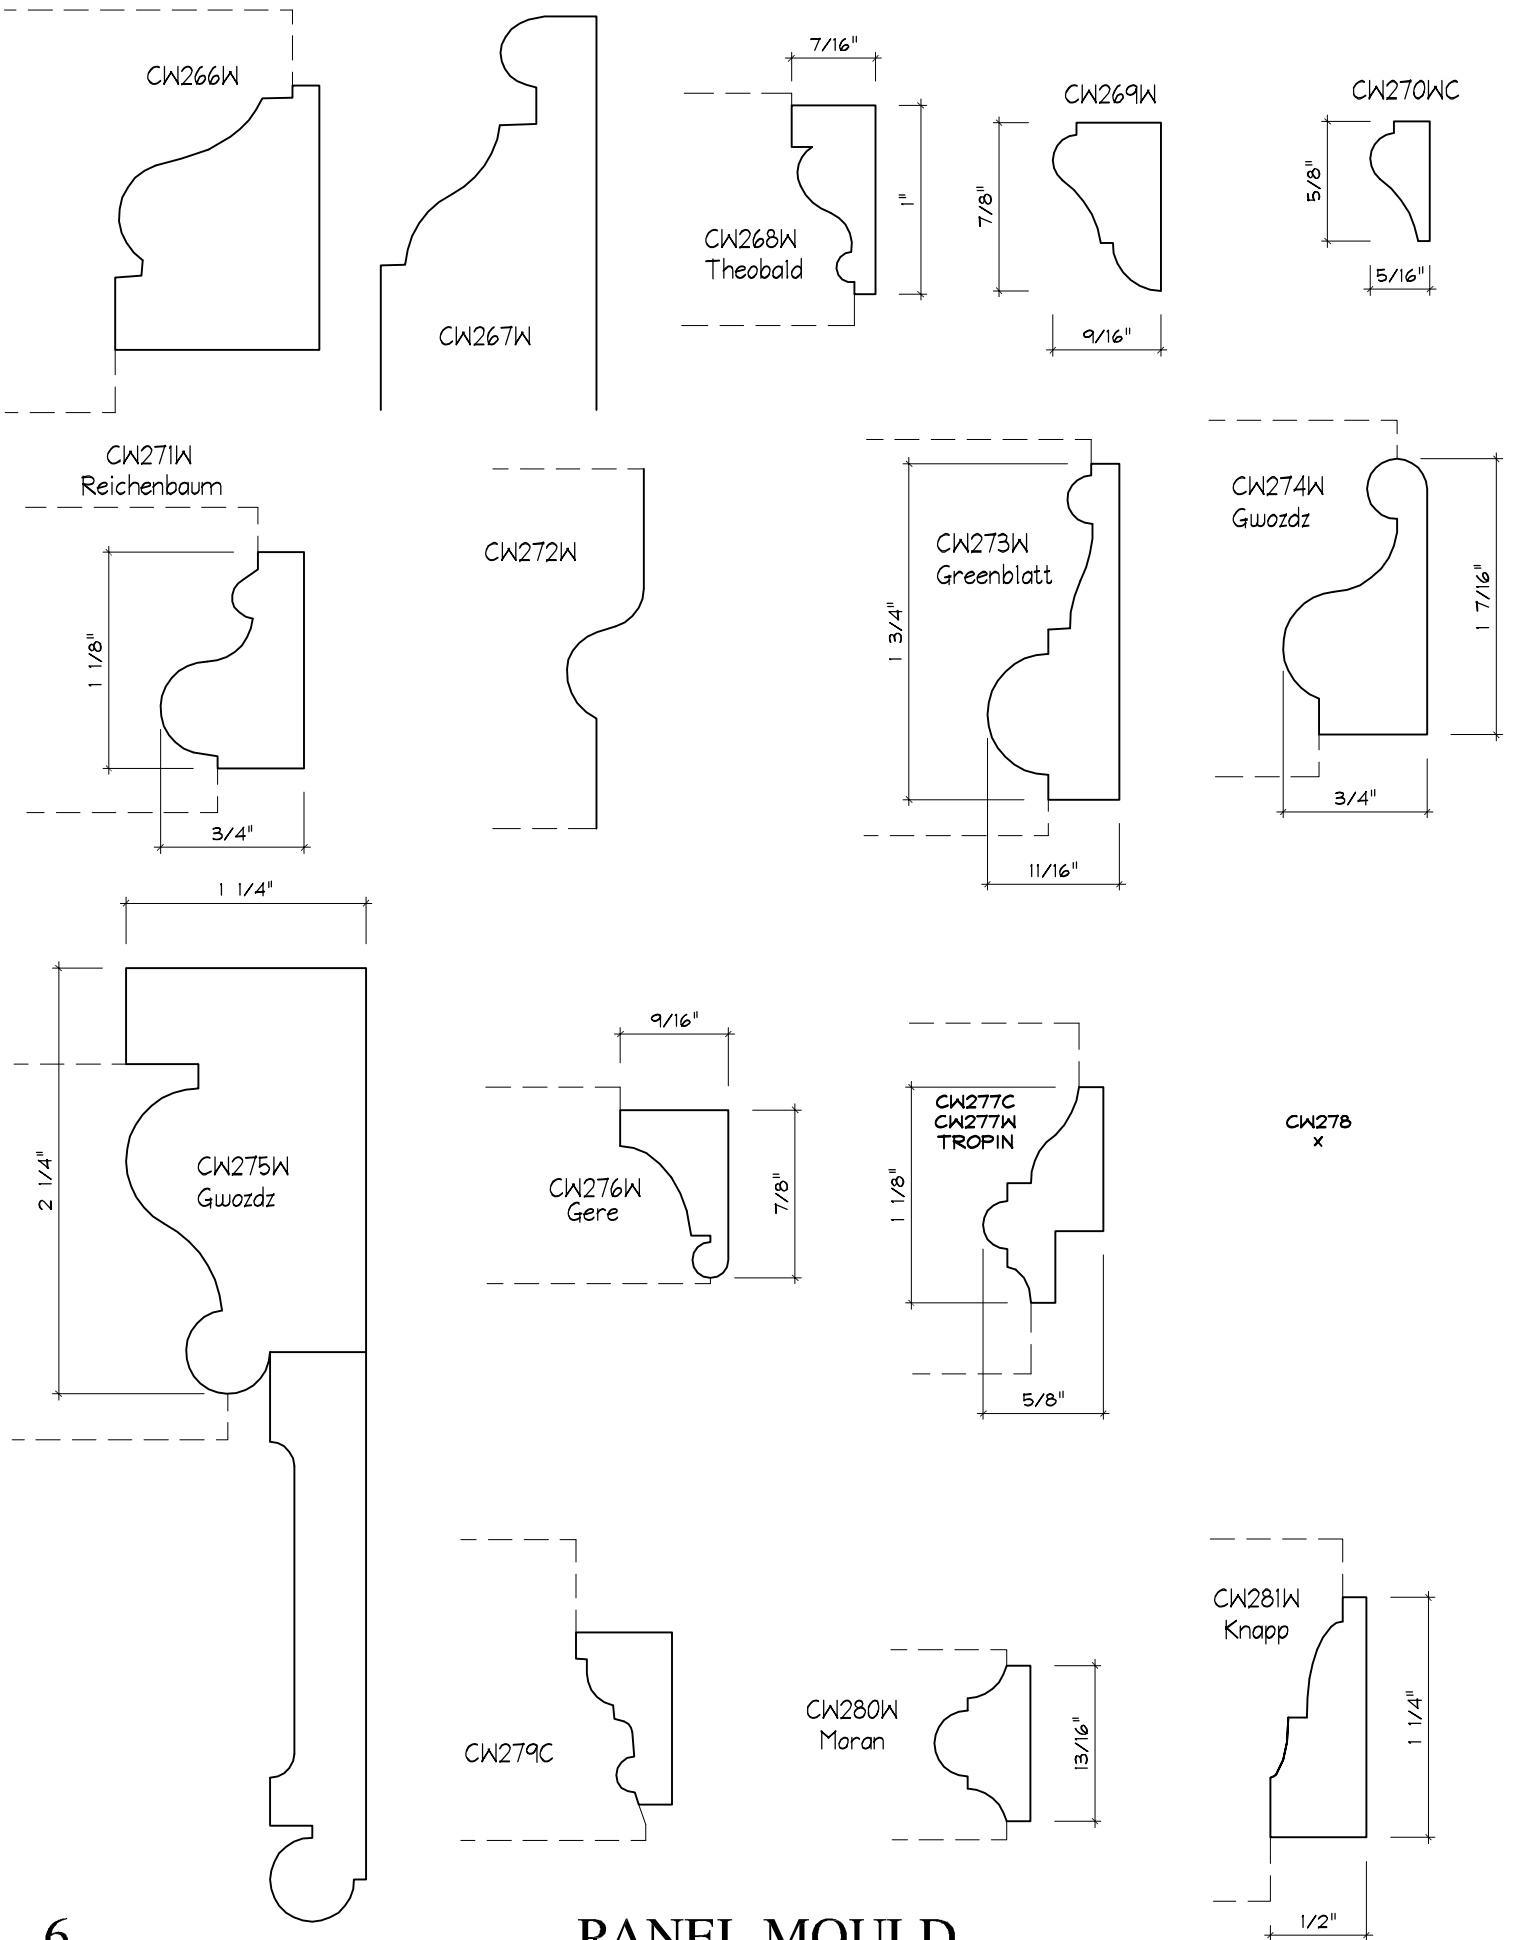

Crane Woodworking

PANEL MOULDING PROFILES

As of October 1, 2010
Original Casing Styles
Available

Crane Woodworking 15 Rockland Road South Norwalk, CT 06854

203 852-9229, Fax 203 853-4799, E-fax 203 538-2838

PANEL MOULD

PANEL MOULD

PANEL MOULD

PANEL MOULD