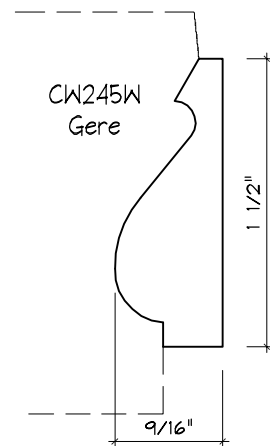

Crane Woodworking

PANEL MOULDING PROFILES

As of October 1, 2010
Original Casing Styles
Available

Crane Woodworking 15 Rockland Road South Norwalk, CT 06854

203 852-9229, Fax 203 853-4799, E-fax 203 538-2838

PANEL MOULD

PANEL MOULD

CW278
x

PANEL MOULD

PANEL MOULD