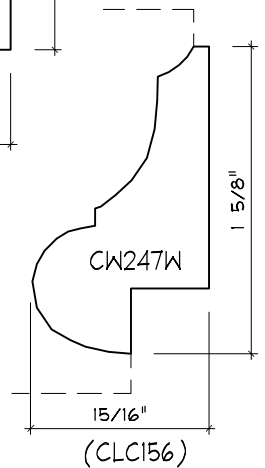

Crane Woodworking

PANEL MOULDING PROFILES

As of October 1, 2010
Original Casing Styles
Available

Crane Woodworking 15 Rockland Road South Norwalk, CT 06854

203 852-9229, Fax 203 853-4799, E-fax 203 538-2838

PANEL MOULD

PANEL MOULD

CW278
x

PANEL MOULD

PANEL MOULD