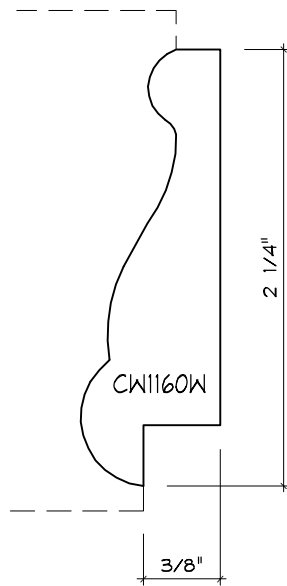

Crane Woodworking

PANEL MOULDING PROFILES

As of October 1, 2010
Original Casing Styles
Available

Crane Woodworking 15 Rockland Road South Norwalk, CT 06854

203 852-9229, Fax 203 853-4799, E-fax 203 538-2838

PANEL MOULD

PANEL MOULD

CW278
x

PANEL MOULD

PANEL MOULD