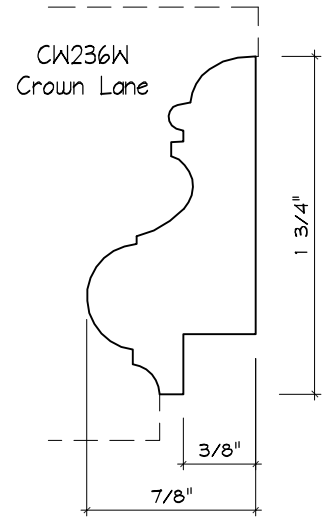

Crane Woodworking

PANEL MOULDING PROFILES

As of October 1, 2010
Original Casing Styles
Available

Crane Woodworking 15 Rockland Road South Norwalk, CT 06854

203 852-9229, Fax 203 853-4799, E-fax 203 538-2838

PANEL MOULD

PANEL MOULD

PANEL MOULD

PANEL MOULD