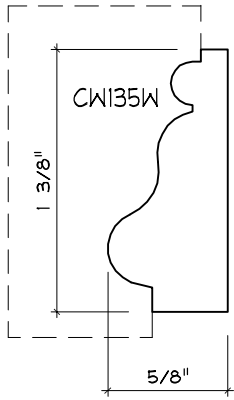

Crane Woodworking

PANEL MOULDING PROFILES

As of October 1, 2010
Original Casing Styles
Available

Crane Woodworking 15 Rockland Road South Norwalk, CT 06854

203 852-9229, Fax 203 853-4799, E-fax 203 538-2838

PANEL MOULD

PANEL MOULD

CW278
x

PANEL MOULD

PANEL MOULD