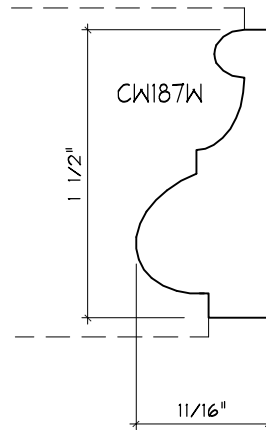

Crane Woodworking

PANEL MOULDING PROFILES

As of October 1, 2010
Original Casing Styles
Available

Crane Woodworking 15 Rockland Road South Norwalk, CT 06854

203 852-9229, Fax 203 853-4799, E-fax 203 538-2838

PANEL MOULD

PANEL MOULD

PANEL MOULD

PANEL MOULD