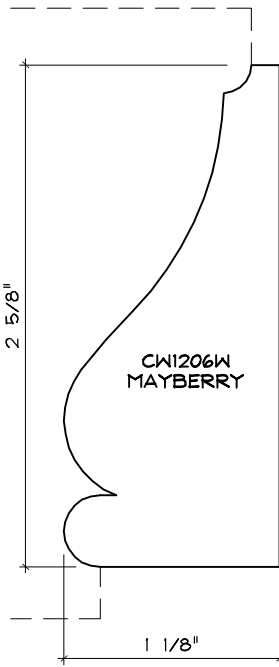

Crane Woodworking

PANEL MOULDING PROFILES

As of October 1, 2010
Original Casing Styles
Available

Crane Woodworking 15 Rockland Road South Norwalk, CT 06854

203 852-9229, Fax 203 853-4799, E-fax 203 538-2838

PANEL MOULD

PANEL MOULD

PANEL MOULD

PANEL MOULD