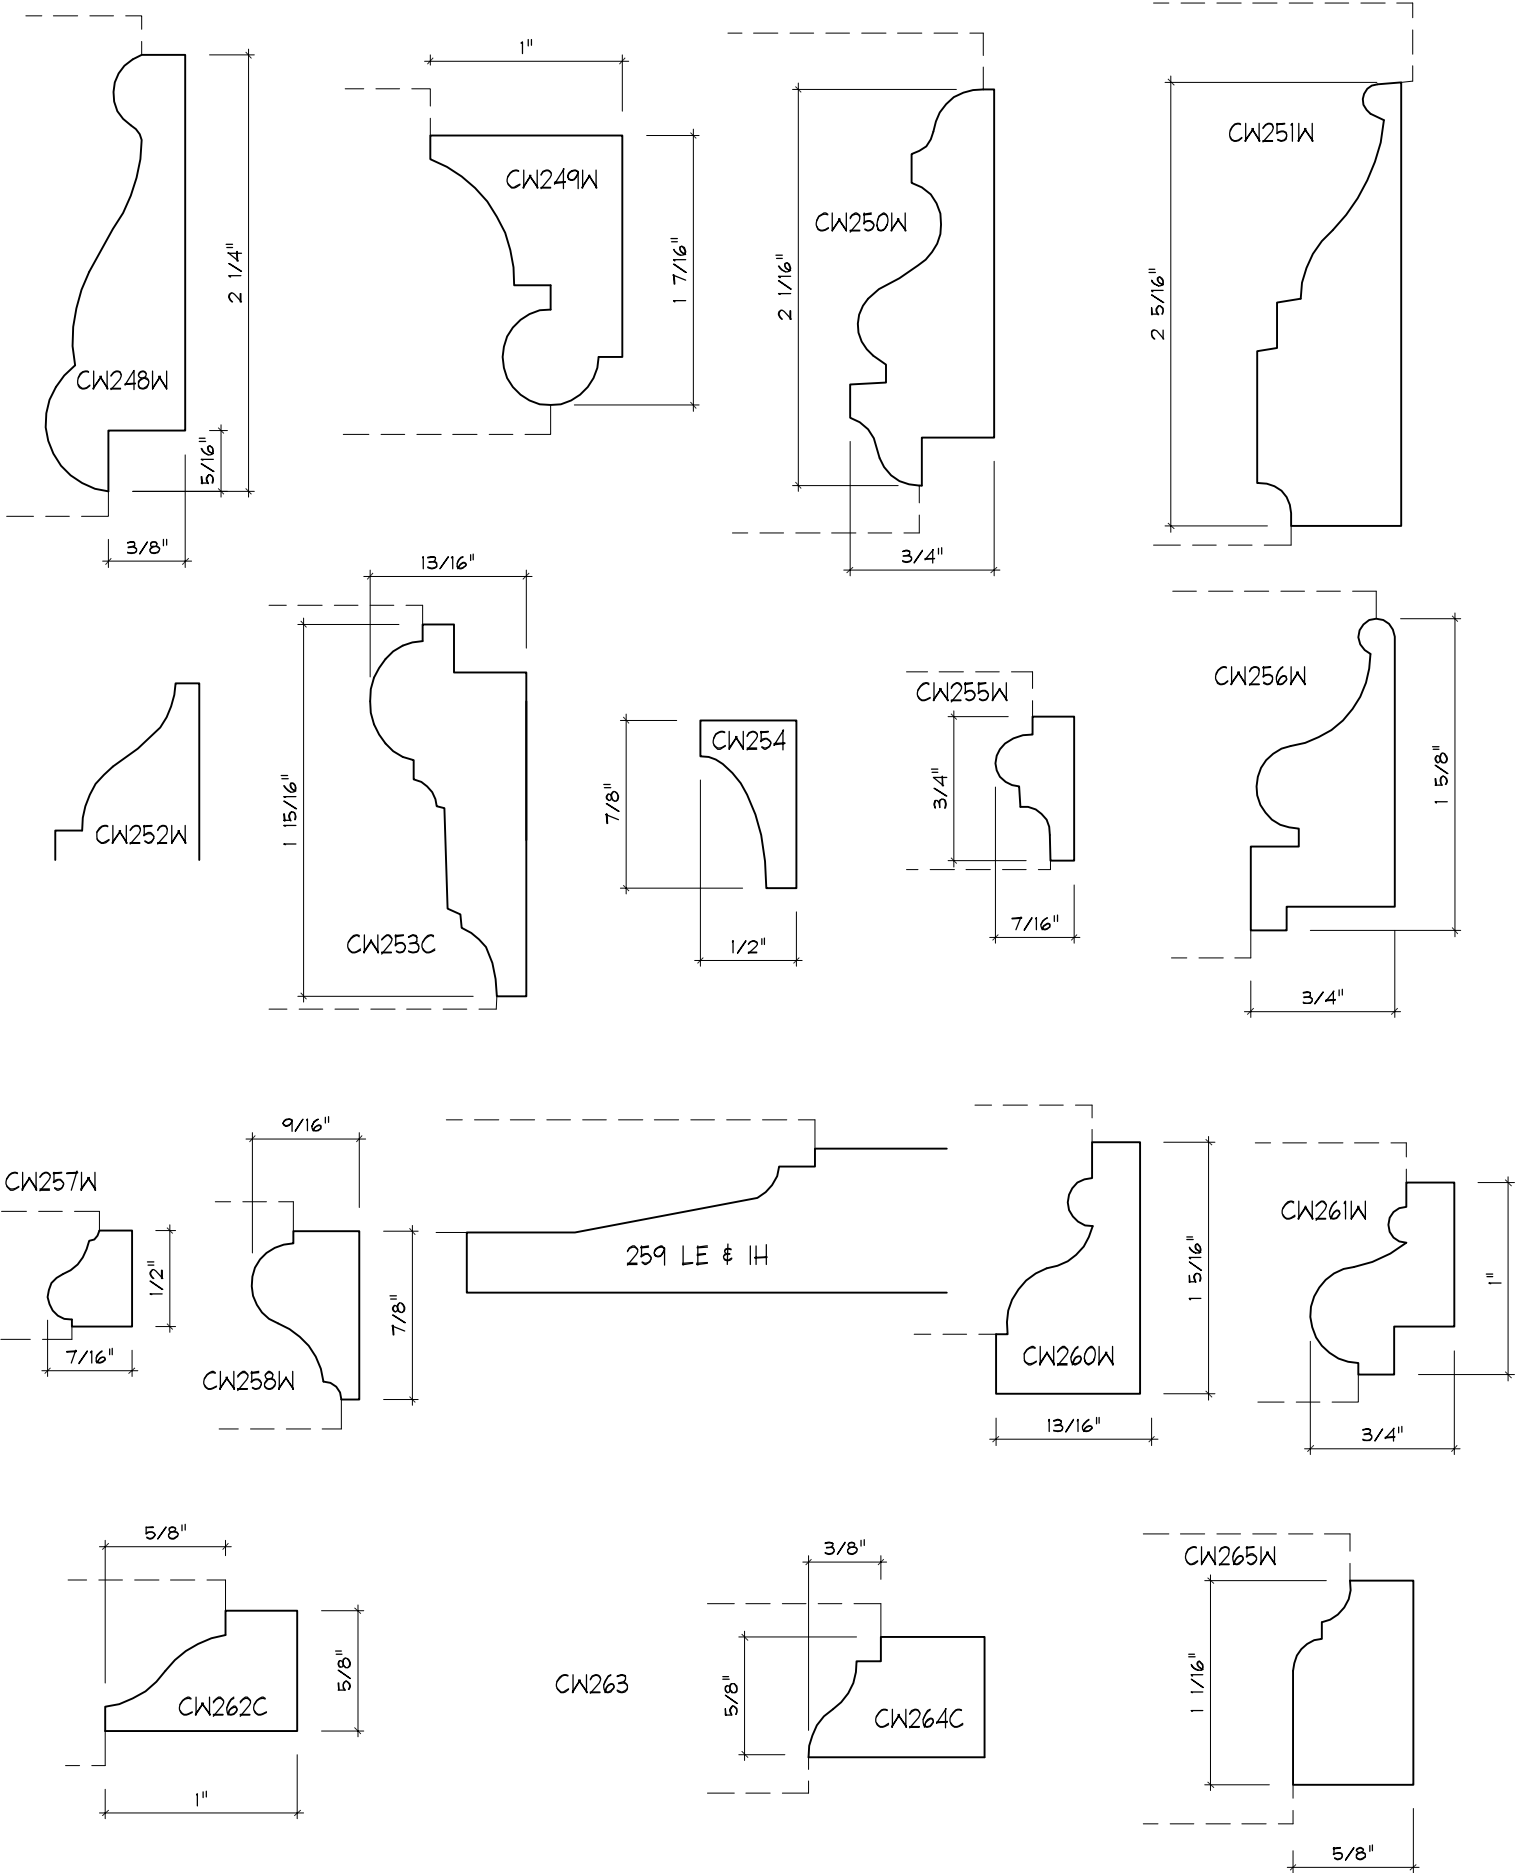

Crane Woodworking

PANEL MOULDING PROFILES

As of October 1, 2010
Original Casing Styles
Available

Crane Woodworking 15 Rockland Road South Norwalk, CT 06854

203 852-9229, Fax 203 853-4799, E-fax 203 538-2838

PANEL MOULD

PANEL MOULD

PANEL MOULD

PANEL MOULD