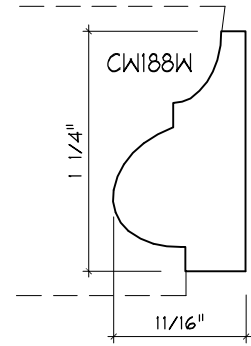

Crane Woodworking

PANEL MOULDING PROFILES

As of October 1, 2010
Original Casing Styles
Available

Crane Woodworking 15 Rockland Road South Norwalk, CT 06854

203 852-9229, Fax 203 853-4799, E-fax 203 538-2838