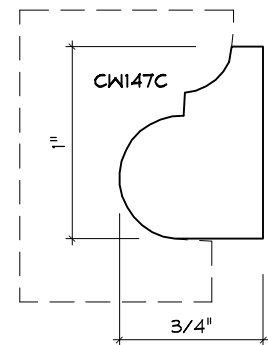

Crane Woodworking

BASE MOULDING PROFILES

As of October 1, 2010
Original Casing Styles
Available

Crane Woodworking 15 Rockland Road South Norwalk, CT 06854

203 852-9229, Fax 203 853-4799, E-fax 203 538-2838

MISC. BASE CAP

BASE CAP

BASE CAP

BASE CAP

CW186W Gere

BASE CAP

BASE CAP

BASE CAP