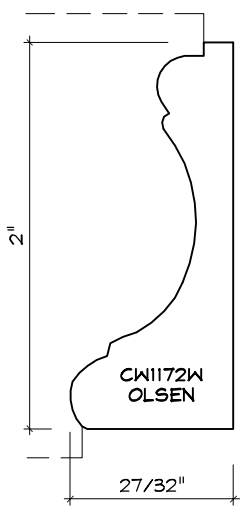

Crane Woodworking

BASE MOULDING PROFILES

As of October 1, 2010
Original Casing Styles
Available

Crane Woodworking 15 Rockland Road South Norwalk, CT 06854

203 852-9229, Fax 203 853-4799, E-fax 203 538-2838

MISC. BASE CAP

BASE CAP

BASE CAP

BASE CAP

CW186W Gere

BASE CAP

BASE CAP

BASE CAP

BASE CAP

BASE CAP

BASE CAP

BASE CAP