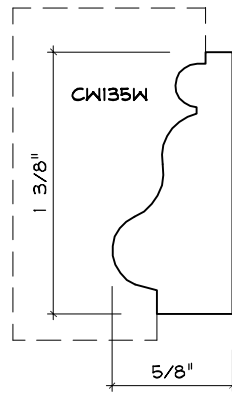

Crane Woodworking

BASE MOULDING PROFILES

As of October 1, 2010
Original Casing Styles
Available

Crane Woodworking 15 Rockland Road South Norwalk, CT 06854

203 852-9229, Fax 203 853-4799, E-fax 203 538-2838

MISC. BASE CAP

BASE CAP

BASE CAP

BASE CAP

CW186W Gere

BASE CAP

BASE CAP

BASE CAP

BASE CAP

BASE CAP

CW2121C
CLC-86
BEHRENS

BASE CAP