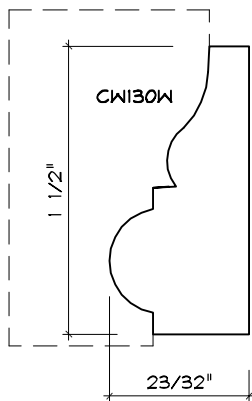

Crane Woodworking

BASE MOULDING PROFILES

As of October 1, 2010
Original Casing Styles
Available

Crane Woodworking 15 Rockland Road South Norwalk, CT 06854

203 852-9229, Fax 203 853-4799, E-fax 203 538-2838

MISC. BASE CAP

BASE CAP

BASE CAP

BASE CAP

CW186W Gere

BASE CAP

BASE CAP

BASE CAP