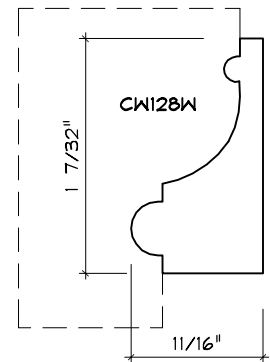

Crane Woodworking

BASE MOULDING PROFILES

As of October 1, 2010
Original Casing Styles
Available

Crane Woodworking 15 Rockland Road South Norwalk, CT 06854

203 852-9229, Fax 203 853-4799, E-fax 203 538-2838

MISC. BASE CAP

BASE CAP

BASE CAP

BASE CAP

CW186W Gere

BASE CAP

BASE CAP

BASE CAP