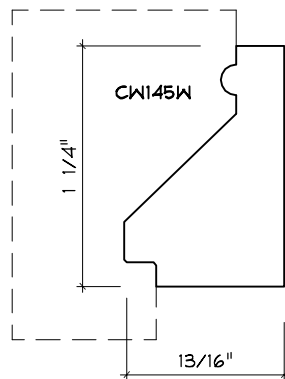

Crane Woodworking

BASE MOULDING PROFILES

As of October 1, 2010
Original Casing Styles
Available

Crane Woodworking 15 Rockland Road South Norwalk, CT 06854

203 852-9229, Fax 203 853-4799, E-fax 203 538-2838

MISC. BASE CAP

BASE CAP

BASE CAP

BASE CAP

CW186W Gere

BASE CAP

BASE CAP

BASE CAP

BASE CAP

BASE CAP

CW2121C
CLC-86
BEHRENS

BASE CAP