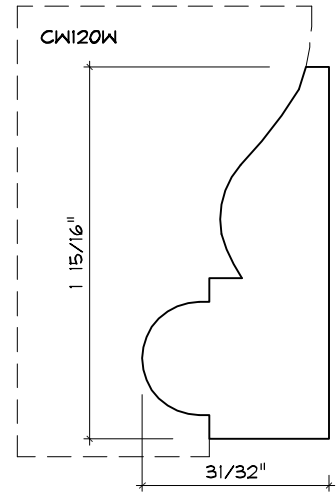

Crane Woodworking

BASE MOULDING PROFILES

As of October 1, 2010
Original Casing Styles
Available

Crane Woodworking 15 Rockland Road South Norwalk, CT 06854

203 852-9229, Fax 203 853-4799, E-fax 203 538-2838

MISC. BASE CAP

BASE CAP

BASE CAP

BASE CAP

CW186W Gere

BASE CAP

BASE CAP

BASE CAP