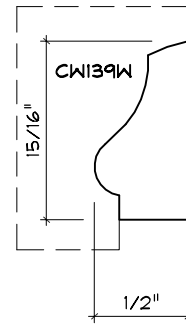

Crane Woodworking

BASE MOULDING PROFILES

As of October 1, 2010
Original Casing Styles
Available

Crane Woodworking 15 Rockland Road South Norwalk, CT 06854

203 852-9229, Fax 203 853-4799, E-fax 203 538-2838

MISC. BASE CAP

BASE CAP

BASE CAP

BASE CAP

CW186W Gere

BASE CAP

BASE CAP

BASE CAP