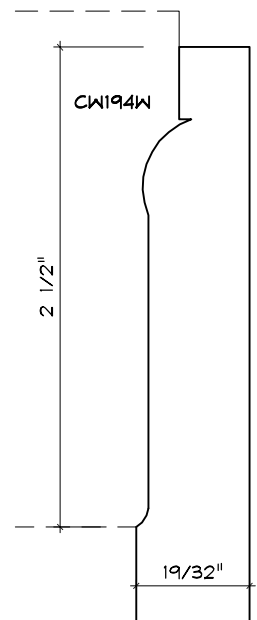

Crane Woodworking

BASE MOULDING PROFILES

As of October 1, 2010
Original Casing Styles
Available

Crane Woodworking 15 Rockland Road South Norwalk, CT 06854

203 852-9229, Fax 203 853-4799, E-fax 203 538-2838

MISC. BASE CAP

BASE CAP

BASE CAP

BASE CAP

CW186W Gere

BASE CAP

BASE CAP

BASE CAP

BASE CAP

BASE CAP

BASE CAP

BASE CAP