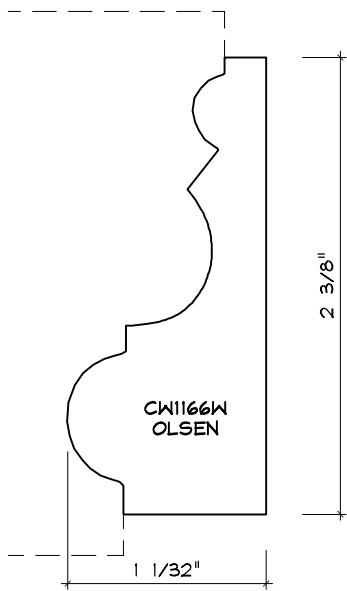

Crane Woodworking

BASE MOULDING PROFILES

As of October 1, 2010
Original Casing Styles
Available

Crane Woodworking 15 Rockland Road South Norwalk, CT 06854

203 852-9229, Fax 203 853-4799, E-fax 203 538-2838

MISC. BASE CAP

BASE CAP

BASE CAP

BASE CAP

CW186W Gere

BASE CAP

BASE CAP

BASE CAP

BASE CAP

BASE CAP

CW2121C
CLC-86
BEHRENS

BASE CAP