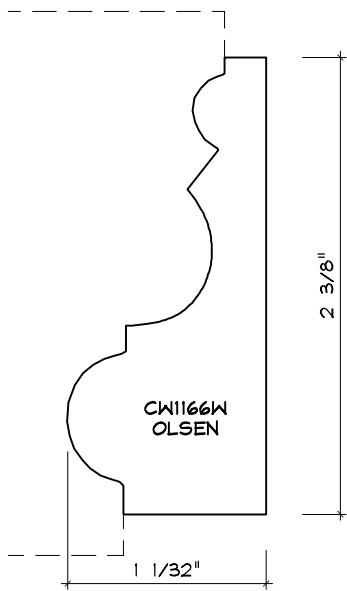

Crane Woodworking

BASE MOULDING PROFILES

As of October 1, 2010
Original Casing Styles
Available

Crane Woodworking 15 Rockland Road South Norwalk, CT 06854

203 852-9229, Fax 203 853-4799, E-fax 203 538-2838

MISC. BASE CAP

BASE CAP

BASE CAP

BASE CAP

CW186W Gere

BASE CAP

BASE CAP

BASE CAP

BASE CAP

BASE CAP

BASE CAP

BASE CAP