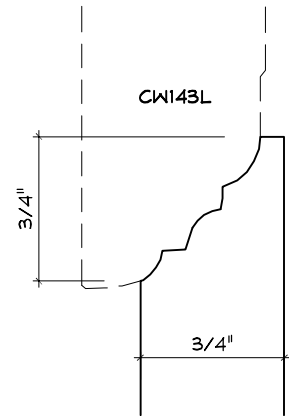

Crane Woodworking

BASE MOULDING PROFILES

As of October 1, 2010
Original Casing Styles
Available

Crane Woodworking 15 Rockland Road South Norwalk, CT 06854

203 852-9229, Fax 203 853-4799, E-fax 203 538-2838

MISC. BASE CAP

BASE CAP

BASE CAP

BASE CAP

CW186W Gere

BASE CAP

BASE CAP

BASE CAP

BASE CAP

BASE CAP

CW2121C
CLC-86
BEHRENS

BASE CAP