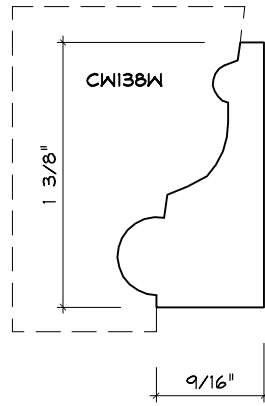

Crane Woodworking

BASE MOULDING PROFILES

As of October 1, 2010
Original Casing Styles
Available

Crane Woodworking 15 Rockland Road South Norwalk, CT 06854

203 852-9229, Fax 203 853-4799, E-fax 203 538-2838

MISC. BASE CAP

BASE CAP

BASE CAP

BASE CAP

CW186W Gere

BASE CAP

BASE CAP

BASE CAP