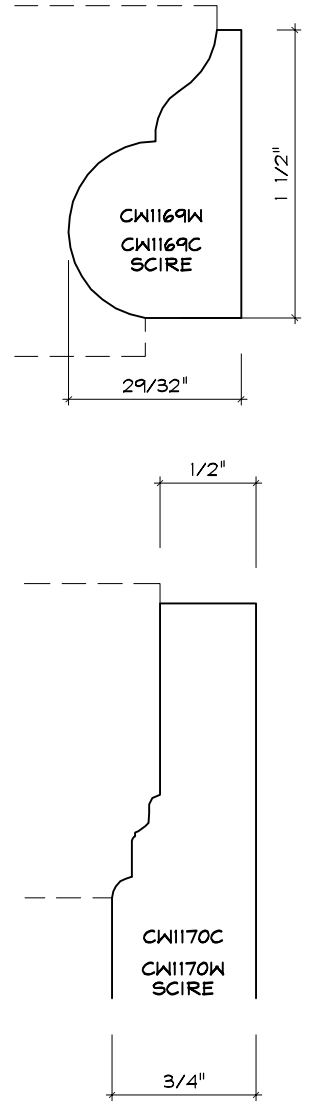

Crane Woodworking

BASE MOULDING PROFILES

As of October 1, 2010
Original Casing Styles
Available

Crane Woodworking 15 Rockland Road South Norwalk, CT 06854

203 852-9229, Fax 203 853-4799, E-fax 203 538-2838

MISC. BASE CAP

BASE CAP

BASE CAP

BASE CAP

CW186W Gere

BASE CAP

BASE CAP

BASE CAP

BASE CAP

BASE CAP

BASE CAP

BASE CAP