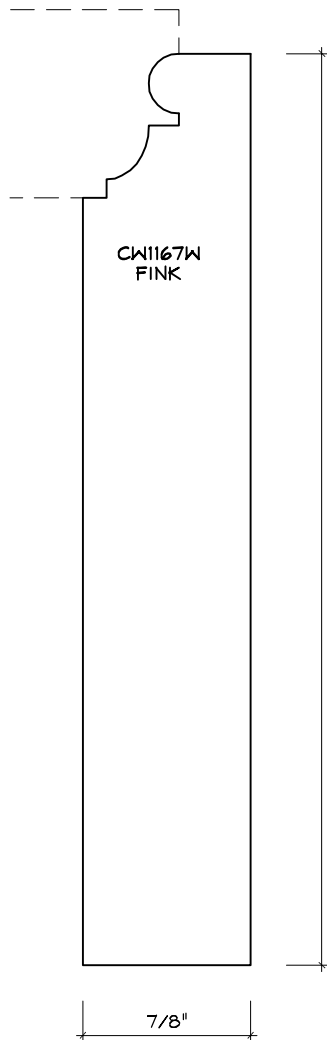

Crane Woodworking

BASE MOULDING PROFILES

As of October 1, 2010
Original Casing Styles
Available

Crane Woodworking 15 Rockland Road South Norwalk, CT 06854

203 852-9229, Fax 203 853-4799, E-fax 203 538-2838

MISC. BASE CAP

BASE CAP

BASE CAP

BASE CAP

CW186W Gere

BASE CAP

BASE CAP

BASE CAP