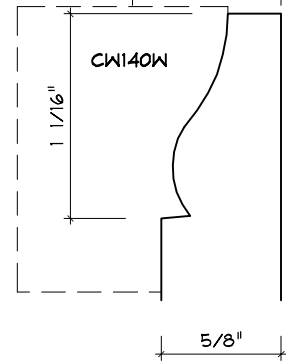

Crane Woodworking

BASE MOULDING PROFILES

As of October 1, 2010
Original Casing Styles
Available

Crane Woodworking 15 Rockland Road South Norwalk, CT 06854

203 852-9229, Fax 203 853-4799, E-fax 203 538-2838

MISC. BASE CAP

BASE CAP

BASE CAP

BASE CAP

CW186W Gere

BASE CAP

BASE CAP

BASE CAP