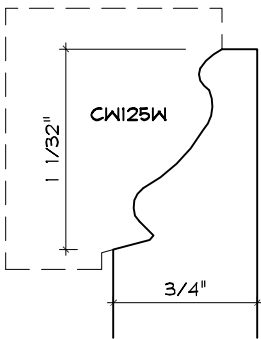

Crane Woodworking

BASE MOULDING PROFILES

As of October 1, 2010
Original Casing Styles
Available

Crane Woodworking 15 Rockland Road South Norwalk, CT 06854

203 852-9229, Fax 203 853-4799, E-fax 203 538-2838

MISC. BASE CAP

BASE CAP

BASE CAP

BASE CAP

CW186W Gere

BASE CAP

BASE CAP

BASE CAP