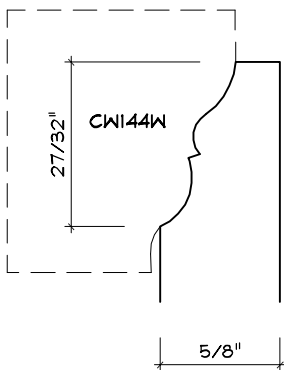

Crane Woodworking

BASE MOULDING PROFILES

As of October 1, 2010
Original Casing Styles
Available

Crane Woodworking 15 Rockland Road South Norwalk, CT 06854

203 852-9229, Fax 203 853-4799, E-fax 203 538-2838

MISC. BASE CAP

BASE CAP

BASE CAP

BASE CAP

CW186W Gere

BASE CAP

BASE CAP

BASE CAP