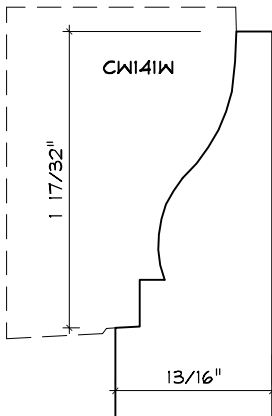

Crane Woodworking

BASE MOULDING PROFILES

As of October 1, 2010
Original Casing Styles
Available

Crane Woodworking 15 Rockland Road South Norwalk, CT 06854

203 852-9229, Fax 203 853-4799, E-fax 203 538-2838

MISC. BASE CAP

BASE CAP

BASE CAP

BASE CAP

CW186W Gere

BASE CAP

BASE CAP

BASE CAP