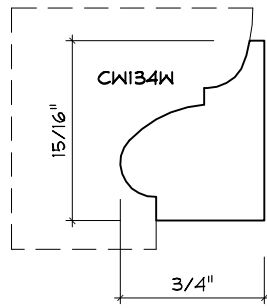

Crane Woodworking

BASE MOULDING PROFILES

As of October 1, 2010
Original Casing Styles
Available

Crane Woodworking 15 Rockland Road South Norwalk, CT 06854

203 852-9229, Fax 203 853-4799, E-fax 203 538-2838

MISC. BASE CAP

BASE CAP

BASE CAP

BASE CAP

CW186W Gere

BASE CAP

BASE CAP

BASE CAP