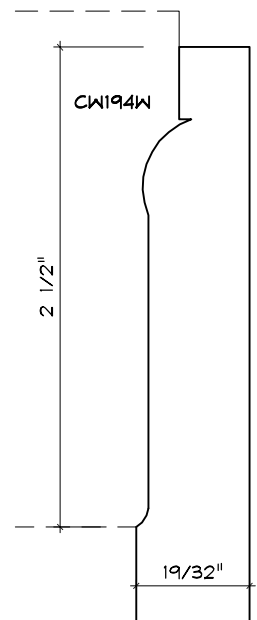

Crane Woodworking

BASE MOULDING PROFILES

As of October 1, 2010
Original Casing Styles
Available

Crane Woodworking 15 Rockland Road South Norwalk, CT 06854

203 852-9229, Fax 203 853-4799, E-fax 203 538-2838

MISC. BASE CAP

BASE CAP

BASE CAP

BASE CAP

CW186W Gere

BASE CAP

BASE CAP

BASE CAP

BASE CAP

BASE CAP

CW2121C
CLC-86
BEHRENS

BASE CAP