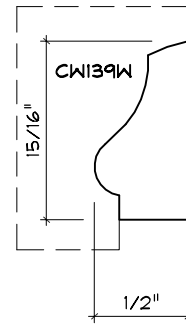

Crane Woodworking

BASE MOULDING PROFILES

As of October 1, 2010
Original Casing Styles
Available

Crane Woodworking 15 Rockland Road South Norwalk, CT 06854

203 852-9229, Fax 203 853-4799, E-fax 203 538-2838

MISC. BASE CAP

BASE CAP

BASE CAP

BASE CAP

CW186W Gere

BASE CAP

BASE CAP

BASE CAP

BASE CAP

BASE CAP

CW2121C
CLC-86
BEHRENS

BASE CAP