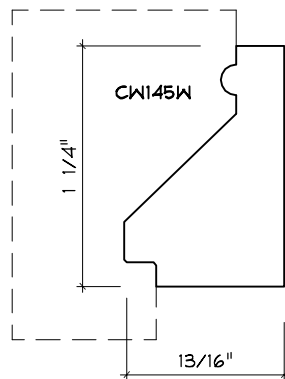

Crane Woodworking

BASE MOULDING PROFILES

As of October 1, 2010
Original Casing Styles
Available

Crane Woodworking 15 Rockland Road South Norwalk, CT 06854

203 852-9229, Fax 203 853-4799, E-fax 203 538-2838

MISC. BASE CAP

BASE CAP

BASE CAP

BASE CAP

CW186W Gere

BASE CAP

BASE CAP

BASE CAP