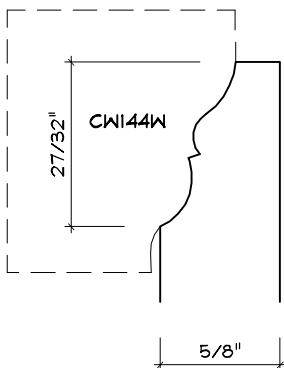

Crane Woodworking

BASE MOULDING PROFILES

As of October 1, 2010
Original Casing Styles
Available

Crane Woodworking 15 Rockland Road South Norwalk, CT 06854

203 852-9229, Fax 203 853-4799, E-fax 203 538-2838

MISC. BASE CAP

BASE CAP

BASE CAP

BASE CAP

CW186W Gere

BASE CAP

BASE CAP

BASE CAP