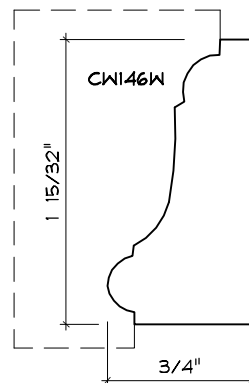

Crane Woodworking

BASE MOULDING PROFILES

As of October 1, 2010
Original Casing Styles
Available

Crane Woodworking 15 Rockland Road South Norwalk, CT 06854

203 852-9229, Fax 203 853-4799, E-fax 203 538-2838

MISC. BASE CAP

BASE CAP

BASE CAP

BASE CAP

CW186W Gere

BASE CAP

BASE CAP

BASE CAP