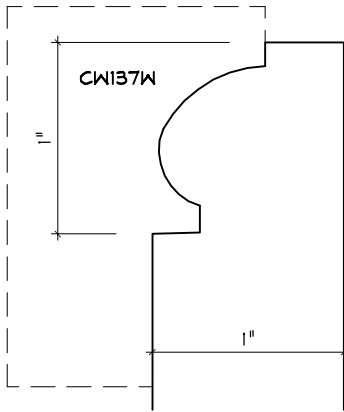

Crane Woodworking

BASE MOULDING PROFILES

As of October 1, 2010
Original Casing Styles
Available

Crane Woodworking 15 Rockland Road South Norwalk, CT 06854

203 852-9229, Fax 203 853-4799, E-fax 203 538-2838

MISC. BASE CAP

BASE CAP

BASE CAP

BASE CAP

CW186W Gere

BASE CAP

BASE CAP

BASE CAP