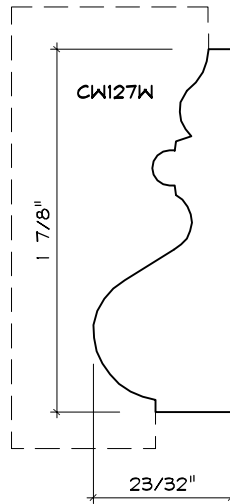

Crane Woodworking

BASE MOULDING PROFILES

As of October 1, 2010
Original Casing Styles
Available

Crane Woodworking 15 Rockland Road South Norwalk, CT 06854

203 852-9229, Fax 203 853-4799, E-fax 203 538-2838

MISC. BASE CAP

BASE CAP

BASE CAP

BASE CAP

CW186W Gere

BASE CAP

BASE CAP

BASE CAP