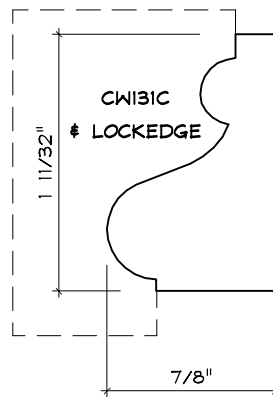

Crane Woodworking

BASE MOULDING PROFILES

As of October 1, 2010
Original Casing Styles
Available

Crane Woodworking 15 Rockland Road South Norwalk, CT 06854

203 852-9229, Fax 203 853-4799, E-fax 203 538-2838

MISC. BASE CAP

BASE CAP

BASE CAP

BASE CAP

CW186W Gere

BASE CAP

BASE CAP

BASE CAP