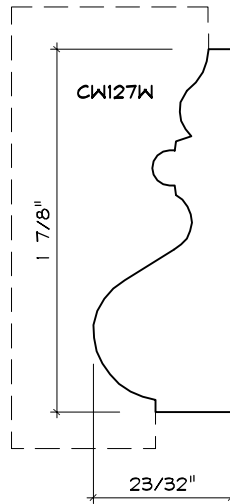

Crane Woodworking

BASE MOULDING PROFILES

As of October 1, 2010
Original Casing Styles
Available

Crane Woodworking 15 Rockland Road South Norwalk, CT 06854

203 852-9229, Fax 203 853-4799, E-fax 203 538-2838

MISC. BASE CAP

BASE CAP

BASE CAP

BASE CAP

CW186W Gere

BASE CAP

BASE CAP

BASE CAP

BASE CAP

BASE CAP

CW2121C
CLC-86
BEHRENS

BASE CAP