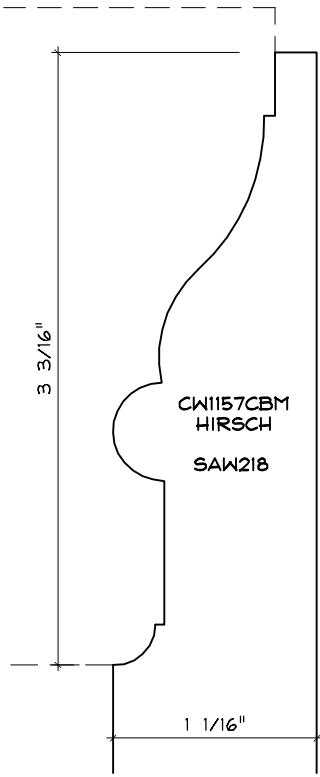

Crane Woodworking

BASE MOULDING PROFILES

As of October 1, 2010
Original Casing Styles
Available

Crane Woodworking 15 Rockland Road South Norwalk, CT 06854

203 852-9229, Fax 203 853-4799, E-fax 203 538-2838

MISC. BASE CAP

BASE CAP

BASE CAP

BASE CAP

CW186W Gere

BASE CAP

BASE CAP

BASE CAP

BASE CAP

BASE CAP

BASE CAP

BASE CAP