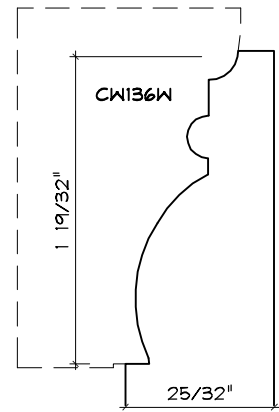

Crane Woodworking

BASE MOULDING PROFILES

As of October 1, 2010
Original Casing Styles
Available

Crane Woodworking 15 Rockland Road South Norwalk, CT 06854

203 852-9229, Fax 203 853-4799, E-fax 203 538-2838

MISC. BASE CAP

BASE CAP

BASE CAP

BASE CAP

CW186W Gere

BASE CAP

BASE CAP

BASE CAP