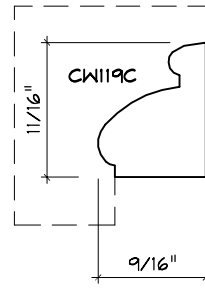

Crane Woodworking

BASE MOULDING PROFILES

As of October 1, 2010
Original Casing Styles
Available

Crane Woodworking 15 Rockland Road South Norwalk, CT 06854

203 852-9229, Fax 203 853-4799, E-fax 203 538-2838

MISC. BASE CAP

BASE CAP

BASE CAP

BASE CAP

CW186W Gere

BASE CAP

BASE CAP

BASE CAP