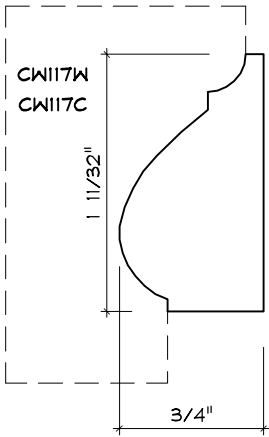

Crane Woodworking

BASE MOULDING PROFILES

As of October 1, 2010
Original Casing Styles
Available

Crane Woodworking 15 Rockland Road South Norwalk, CT 06854

203 852-9229, Fax 203 853-4799, E-fax 203 538-2838

MISC. BASE CAP

BASE CAP

BASE CAP

BASE CAP

CW186W Gere

BASE CAP

BASE CAP

BASE CAP