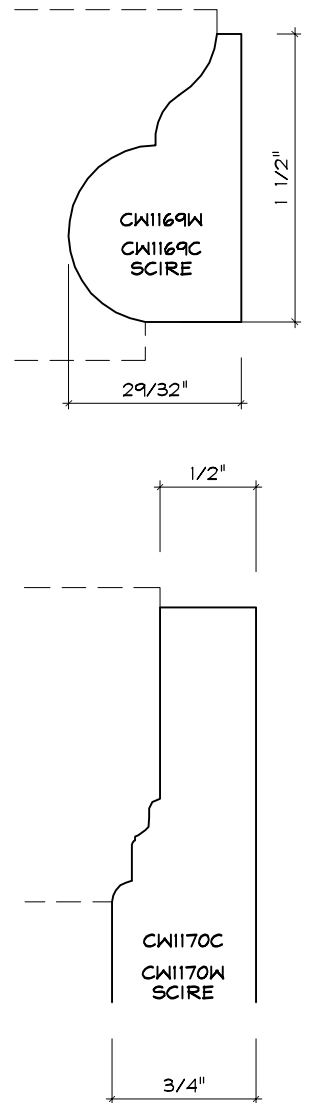

Crane Woodworking

BASE MOULDING PROFILES

As of October 1, 2010
Original Casing Styles
Available

Crane Woodworking 15 Rockland Road South Norwalk, CT 06854

203 852-9229, Fax 203 853-4799, E-fax 203 538-2838

MISC. BASE CAP

BASE CAP

BASE CAP

BASE CAP

CW186W Gere

BASE CAP

BASE CAP

BASE CAP

BASE CAP

BASE CAP

CW2121C
CLC-86
BEHRENS

BASE CAP