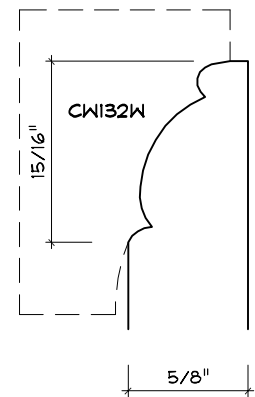

Crane Woodworking

BASE MOULDING PROFILES

As of October 1, 2010
Original Casing Styles
Available

Crane Woodworking 15 Rockland Road South Norwalk, CT 06854

203 852-9229, Fax 203 853-4799, E-fax 203 538-2838

MISC. BASE CAP

BASE CAP

BASE CAP

BASE CAP

CW186W Gere

BASE CAP

BASE CAP

BASE CAP