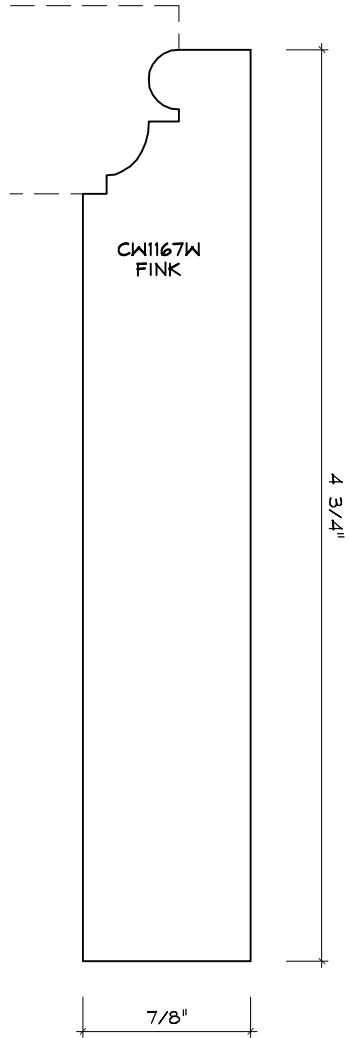

Crane Woodworking

BASE MOULDING PROFILES

As of October 1, 2010
Original Casing Styles
Available

Crane Woodworking 15 Rockland Road South Norwalk, CT 06854

203 852-9229, Fax 203 853-4799, E-fax 203 538-2838

MISC. BASE CAP

BASE CAP

BASE CAP

BASE CAP

CW186W Gere

BASE CAP

BASE CAP

BASE CAP

BASE CAP

BASE CAP

BASE CAP

BASE CAP