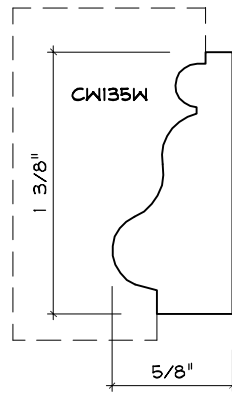

Crane Woodworking

BASE MOULDING PROFILES

As of October 1, 2010
Original Casing Styles
Available

Crane Woodworking 15 Rockland Road South Norwalk, CT 06854

203 852-9229, Fax 203 853-4799, E-fax 203 538-2838

MISC. BASE CAP

BASE CAP

BASE CAP

BASE CAP

CW186W Gere

BASE CAP

BASE CAP

BASE CAP