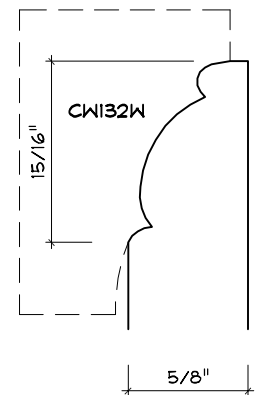

Crane Woodworking

BASE MOULDING PROFILES

As of October 1, 2010
Original Casing Styles
Available

Crane Woodworking 15 Rockland Road South Norwalk, CT 06854

203 852-9229, Fax 203 853-4799, E-fax 203 538-2838

MISC. BASE CAP

BASE CAP

BASE CAP

BASE CAP

CW186W Gere

BASE CAP

BASE CAP

BASE CAP