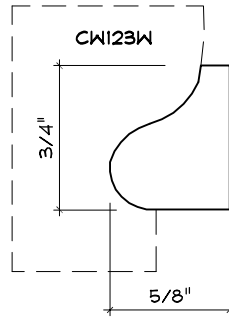

Crane Woodworking

BASE MOULDING PROFILES

As of October 1, 2010
Original Casing Styles
Available

Crane Woodworking 15 Rockland Road South Norwalk, CT 06854

203 852-9229, Fax 203 853-4799, E-fax 203 538-2838

MISC. BASE CAP

BASE CAP

BASE CAP

BASE CAP

CW186W Gere

BASE CAP

BASE CAP

BASE CAP