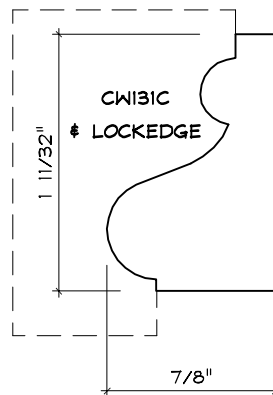

Crane Woodworking

BASE MOULDING PROFILES

As of October 1, 2010
Original Casing Styles
Available

Crane Woodworking 15 Rockland Road South Norwalk, CT 06854

203 852-9229, Fax 203 853-4799, E-fax 203 538-2838

MISC. BASE CAP

BASE CAP

BASE CAP

BASE CAP

CW186W Gere

BASE CAP

BASE CAP

BASE CAP