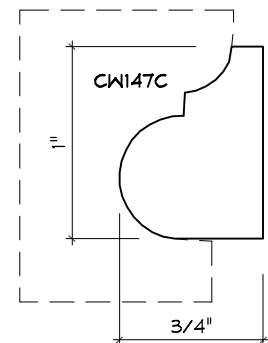

Crane Woodworking

BASE MOULDING PROFILES

As of October 1, 2010
Original Casing Styles
Available

Crane Woodworking 15 Rockland Road South Norwalk, CT 06854

203 852-9229, Fax 203 853-4799, E-fax 203 538-2838

MISC. BASE CAP

BASE CAP

BASE CAP

BASE CAP

CW186W Gere

BASE CAP

BASE CAP

BASE CAP