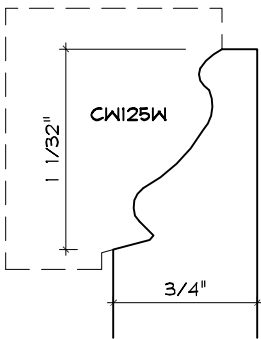

Crane Woodworking

BASE MOULDING PROFILES

As of October 1, 2010
Original Casing Styles
Available

Crane Woodworking 15 Rockland Road South Norwalk, CT 06854

203 852-9229, Fax 203 853-4799, E-fax 203 538-2838

MISC. BASE CAP

BASE CAP

BASE CAP

BASE CAP

CW186W Gere

BASE CAP

BASE CAP

BASE CAP

BASE CAP

BASE CAP

CW2121C
CLC-86
BEHRENS

BASE CAP