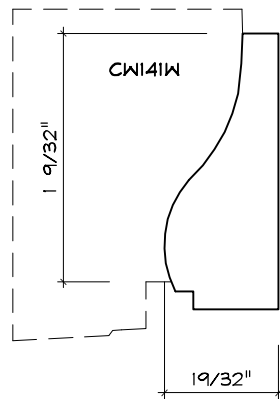

Crane Woodworking

BASE MOULDING PROFILES

As of October 1, 2010
Original Casing Styles
Available

Crane Woodworking 15 Rockland Road South Norwalk, CT 06854

203 852-9229, Fax 203 853-4799, E-fax 203 538-2838

MISC. BASE CAP

BASE CAP

BASE CAP

BASE CAP

CW186W Gere

BASE CAP

BASE CAP

BASE CAP