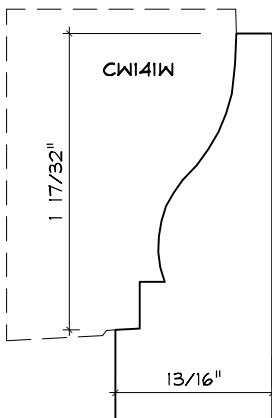

Crane Woodworking

BASE MOULDING PROFILES

As of October 1, 2010
Original Casing Styles
Available

Crane Woodworking 15 Rockland Road South Norwalk, CT 06854

203 852-9229, Fax 203 853-4799, E-fax 203 538-2838

MISC. BASE CAP

BASE CAP

BASE CAP

BASE CAP

CW186W Gere

BASE CAP

BASE CAP

BASE CAP