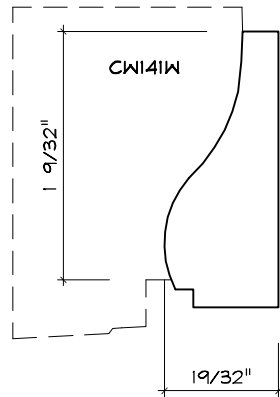

Crane Woodworking

BASE MOULDING PROFILES

As of October 1, 2010
Original Casing Styles
Available

Crane Woodworking 15 Rockland Road South Norwalk, CT 06854

203 852-9229, Fax 203 853-4799, E-fax 203 538-2838

MISC. BASE CAP

BASE CAP

BASE CAP

BASE CAP

CW186W Gere

BASE CAP

BASE CAP

BASE CAP