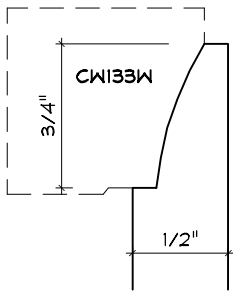

Crane Woodworking

BASE MOULDING PROFILES

As of October 1, 2010
Original Casing Styles
Available

Crane Woodworking 15 Rockland Road South Norwalk, CT 06854

203 852-9229, Fax 203 853-4799, E-fax 203 538-2838

MISC. BASE CAP

BASE CAP

BASE CAP

BASE CAP

CW186W Gere

BASE CAP

BASE CAP

BASE CAP

BASE CAP

BASE CAP

CW2121C
CLC-86
BEHRENS

BASE CAP