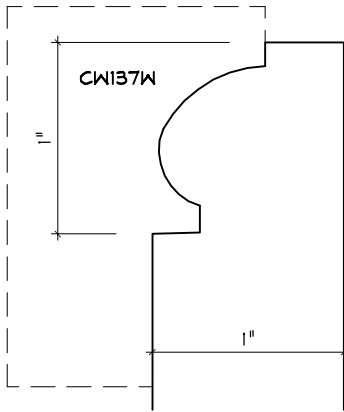

Crane Woodworking

BASE MOULDING PROFILES

As of October 1, 2010
Original Casing Styles
Available

Crane Woodworking 15 Rockland Road South Norwalk, CT 06854

203 852-9229, Fax 203 853-4799, E-fax 203 538-2838

MISC. BASE CAP

BASE CAP

BASE CAP

BASE CAP

CW186W Gere

BASE CAP

BASE CAP

BASE CAP

BASE CAP

BASE CAP

CW2121C
CLC-86
BEHRENS

BASE CAP