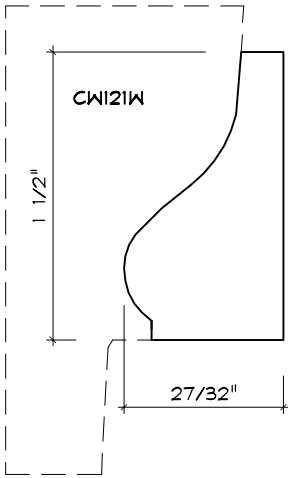

Crane Woodworking

BASE MOULDING PROFILES

As of October 1, 2010
Original Casing Styles
Available

Crane Woodworking 15 Rockland Road South Norwalk, CT 06854

203 852-9229, Fax 203 853-4799, E-fax 203 538-2838

MISC. BASE CAP

BASE CAP

BASE CAP

BASE CAP

CW186W Gere

BASE CAP

BASE CAP

BASE CAP