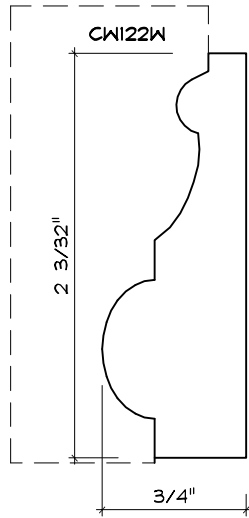

Crane Woodworking

BASE MOULDING PROFILES

As of October 1, 2010
Original Casing Styles
Available

Crane Woodworking 15 Rockland Road South Norwalk, CT 06854

203 852-9229, Fax 203 853-4799, E-fax 203 538-2838

MISC. BASE CAP

BASE CAP

BASE CAP

BASE CAP

CW186W Gere

BASE CAP

BASE CAP

BASE CAP

BASE CAP

BASE CAP

CW2121C
CLC-86
BEHRENS

BASE CAP