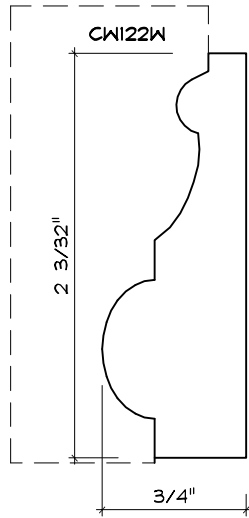

Crane Woodworking

BASE MOULDING PROFILES

As of October 1, 2010
Original Casing Styles
Available

Crane Woodworking 15 Rockland Road South Norwalk, CT 06854

203 852-9229, Fax 203 853-4799, E-fax 203 538-2838

MISC. BASE CAP

BASE CAP

BASE CAP

BASE CAP

CW186W Gere

BASE CAP

BASE CAP

BASE CAP