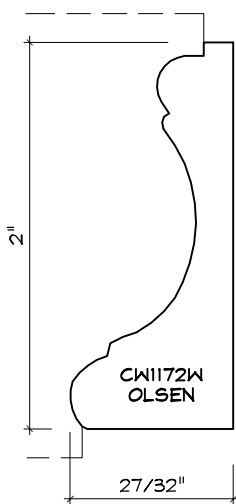

Crane Woodworking

BASE MOULDING PROFILES

As of October 1, 2010
Original Casing Styles
Available

Crane Woodworking 15 Rockland Road South Norwalk, CT 06854

203 852-9229, Fax 203 853-4799, E-fax 203 538-2838

MISC. BASE CAP

BASE CAP

BASE CAP

BASE CAP

CW186W Gere

BASE CAP

BASE CAP

BASE CAP

BASE CAP

BASE CAP

CW2121C
CLC-86
BEHRENS

BASE CAP