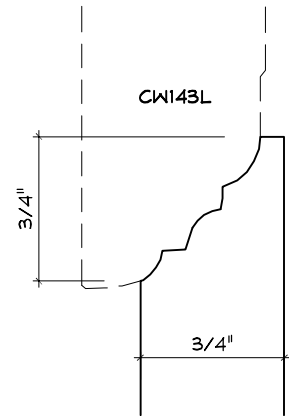

Crane Woodworking

BASE MOULDING PROFILES

As of October 1, 2010
Original Casing Styles
Available

Crane Woodworking 15 Rockland Road South Norwalk, CT 06854

203 852-9229, Fax 203 853-4799, E-fax 203 538-2838

MISC. BASE CAP

BASE CAP

BASE CAP

BASE CAP

CW186W Gere

BASE CAP

BASE CAP

BASE CAP