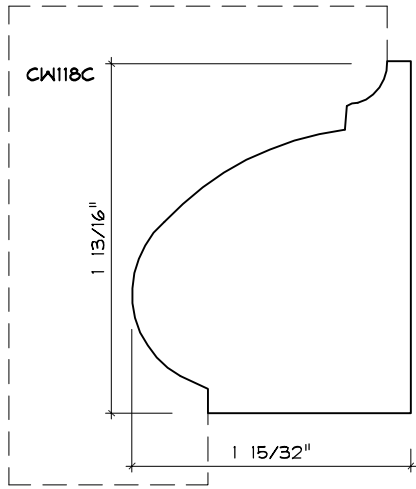

Crane Woodworking

BASE MOULDING PROFILES

As of October 1, 2010
Original Casing Styles
Available

Crane Woodworking 15 Rockland Road South Norwalk, CT 06854

203 852-9229, Fax 203 853-4799, E-fax 203 538-2838

MISC. BASE CAP

BASE CAP

BASE CAP

BASE CAP

CW186W Gere

BASE CAP

BASE CAP

BASE CAP