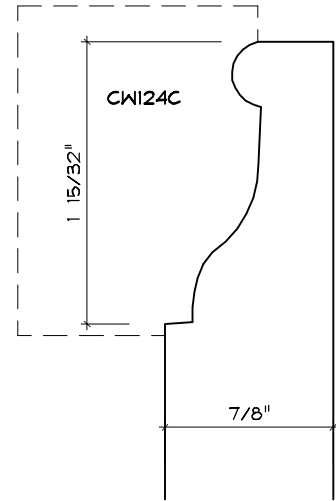

Crane Woodworking

BASE MOULDING PROFILES

As of October 1, 2010
Original Casing Styles
Available

Crane Woodworking 15 Rockland Road South Norwalk, CT 06854

203 852-9229, Fax 203 853-4799, E-fax 203 538-2838

MISC. BASE CAP

BASE CAP

BASE CAP

BASE CAP

CW186W Gere

BASE CAP

BASE CAP

BASE CAP