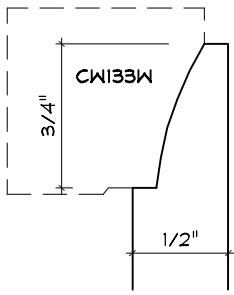

Crane Woodworking

BASE MOULDING PROFILES

As of October 1, 2010
Original Casing Styles
Available

Crane Woodworking 15 Rockland Road South Norwalk, CT 06854

203 852-9229, Fax 203 853-4799, E-fax 203 538-2838

MISC. BASE CAP

BASE CAP

BASE CAP

BASE CAP

CW186W Gere

BASE CAP

BASE CAP

BASE CAP