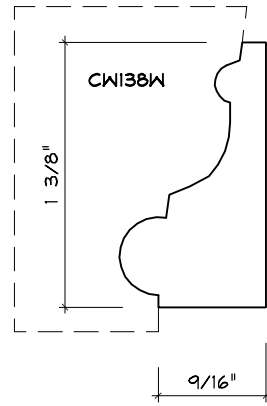

Crane Woodworking

BASE MOULDING PROFILES

As of October 1, 2010
Original Casing Styles
Available

Crane Woodworking 15 Rockland Road South Norwalk, CT 06854

203 852-9229, Fax 203 853-4799, E-fax 203 538-2838

MISC. BASE CAP

BASE CAP

BASE CAP

BASE CAP

CW186W Gere

BASE CAP

BASE CAP

BASE CAP