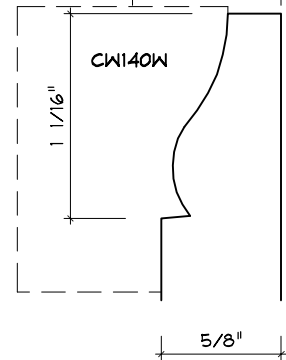

Crane Woodworking

BASE MOULDING PROFILES

As of October 1, 2010
Original Casing Styles
Available

Crane Woodworking 15 Rockland Road South Norwalk, CT 06854

203 852-9229, Fax 203 853-4799, E-fax 203 538-2838

MISC. BASE CAP

BASE CAP

BASE CAP

BASE CAP

CW186W Gere

BASE CAP

BASE CAP

BASE CAP