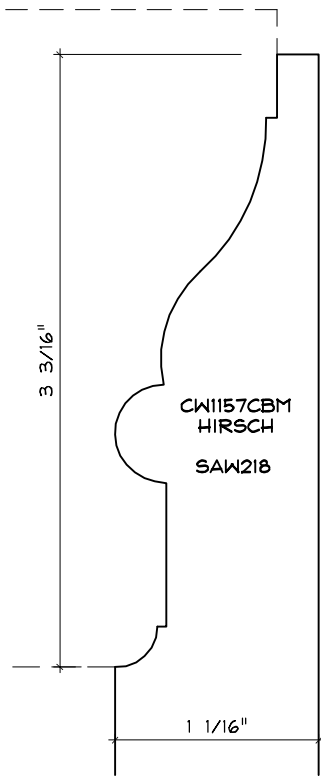

Crane Woodworking

BASE MOULDING PROFILES

As of October 1, 2010
Original Casing Styles
Available

Crane Woodworking 15 Rockland Road South Norwalk, CT 06854

203 852-9229, Fax 203 853-4799, E-fax 203 538-2838

MISC. BASE CAP

BASE CAP

BASE CAP

BASE CAP

CW186W Gere

BASE CAP

BASE CAP

BASE CAP

BASE CAP

BASE CAP

CW2121C
CLC-86
BEHRENS

BASE CAP