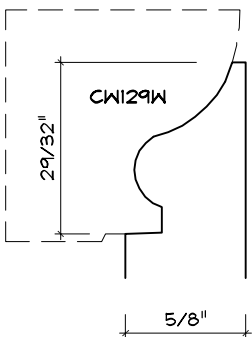

Crane Woodworking

BASE MOULDING PROFILES

As of October 1, 2010
Original Casing Styles
Available

Crane Woodworking 15 Rockland Road South Norwalk, CT 06854

203 852-9229, Fax 203 853-4799, E-fax 203 538-2838

MISC. BASE CAP

BASE CAP

BASE CAP

BASE CAP

CW186W Gere

BASE CAP

BASE CAP

BASE CAP