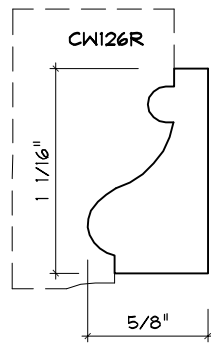

Crane Woodworking

BASE MOULDING PROFILES

As of October 1, 2010
Original Casing Styles
Available

Crane Woodworking 15 Rockland Road South Norwalk, CT 06854

203 852-9229, Fax 203 853-4799, E-fax 203 538-2838

MISC. BASE CAP

BASE CAP

BASE CAP

BASE CAP

CW186W Gere

BASE CAP

BASE CAP

BASE CAP