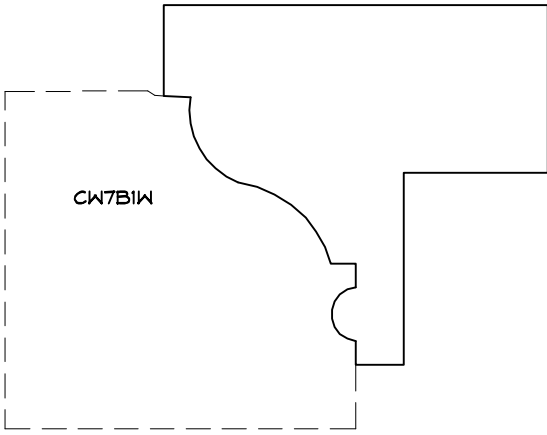

Crane Woodworking

BACK BAND MOULDING PROFILES

As of October 1, 2010
Original Casing Styles
Available

Crane Woodworking 15 Rockland Road South Norwalk, CT 06854

203 852-9229, Fax 203 853-4799, E-fax 203 538-2838