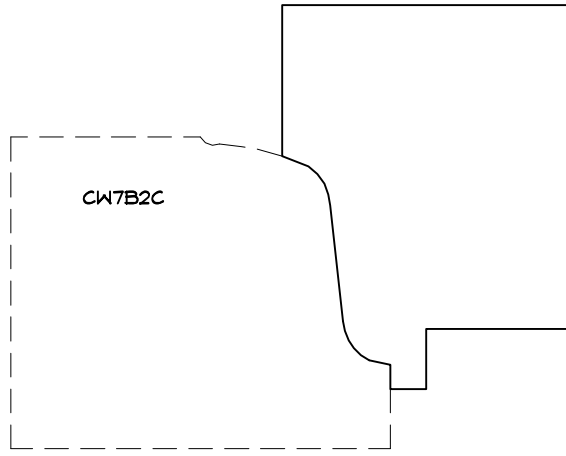

Crane Woodworking

BACK BAND MOULDING PROFILES

As of October 1, 2010
Original Casing Styles
Available

Crane Woodworking 15 Rockland Road South Norwalk, CT 06854

203 852-9229, Fax 203 853-4799, E-fax 203 538-2838