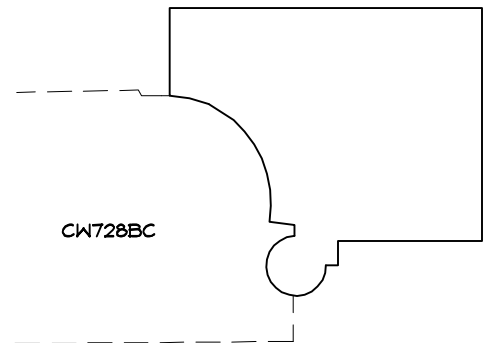

Crane Woodworking

BACK BAND MOULDING PROFILES

As of October 1, 2010
Original Casing Styles
Available

Crane Woodworking 15 Rockland Road South Norwalk, CT 06854

203 852-9229, Fax 203 853-4799, E-fax 203 538-2838