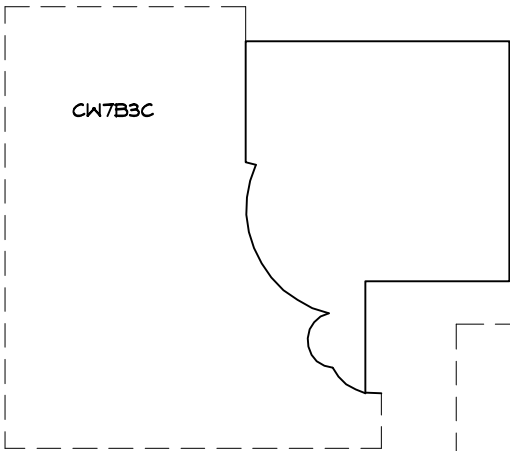

Crane Woodworking

BACK BAND MOULDING PROFILES

As of October 1, 2010
Original Casing Styles
Available

Crane Woodworking 15 Rockland Road South Norwalk, CT 06854

203 852-9229, Fax 203 853-4799, E-fax 203 538-2838