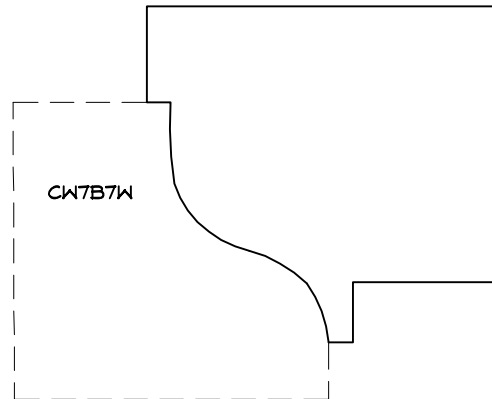

Crane Woodworking

BACK BAND MOULDING PROFILES

As of October 1, 2010
Original Casing Styles
Available

Crane Woodworking 15 Rockland Road South Norwalk, CT 06854

203 852-9229, Fax 203 853-4799, E-fax 203 538-2838