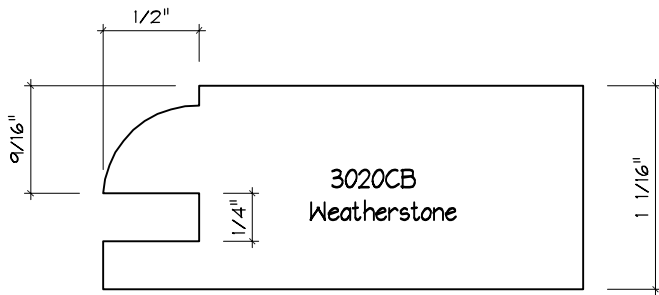

Crane Woodworking

COPE AND STICK MOULDING PROFILES

As of October 1, 2010
Original Casing Styles
Available

Crane Woodworking 15 Rockland Road South Norwalk, CT 06854

203 852-9229, Fax 203 853-4799, E-fax 203 538-2838