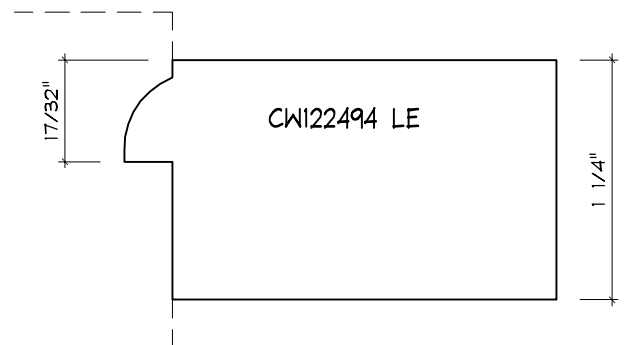

Crane Woodworking

COPE AND STICK MOULDING PROFILES

As of October 1, 2010
Original Casing Styles
Available

Crane Woodworking 15 Rockland Road South Norwalk, CT 06854

203 852-9229, Fax 203 853-4799, E-fax 203 538-2838

3051C