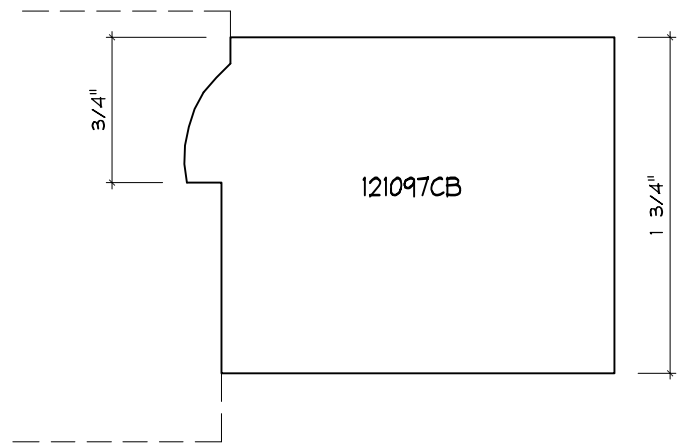

Crane Woodworking

COPE AND STICK MOULDING PROFILES

As of October 1, 2010
Original Casing Styles
Available

Crane Woodworking 15 Rockland Road South Norwalk, CT 06854

203 852-9229, Fax 203 853-4799, E-fax 203 538-2838

3051C