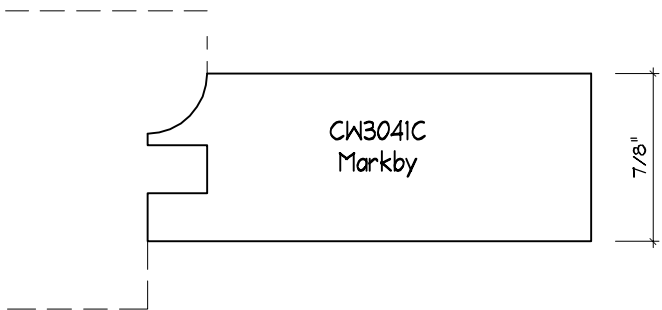

Crane Woodworking

COPE AND STICK MOULDING PROFILES

As of October 1, 2010
Original Casing Styles
Available

Crane Woodworking 15 Rockland Road South Norwalk, CT 06854

203 852-9229, Fax 203 853-4799, E-fax 203 538-2838

3051C