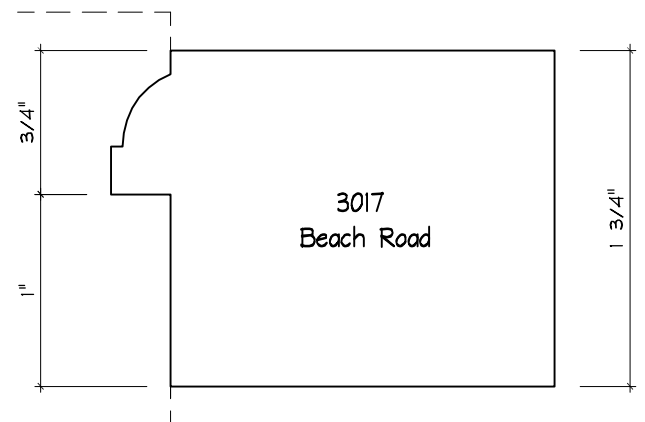

Crane Woodworking

COPE AND STICK MOULDING PROFILES

As of October 1, 2010
Original Casing Styles
Available

Crane Woodworking 15 Rockland Road South Norwalk, CT 06854

203 852-9229, Fax 203 853-4799, E-fax 203 538-2838

3051C