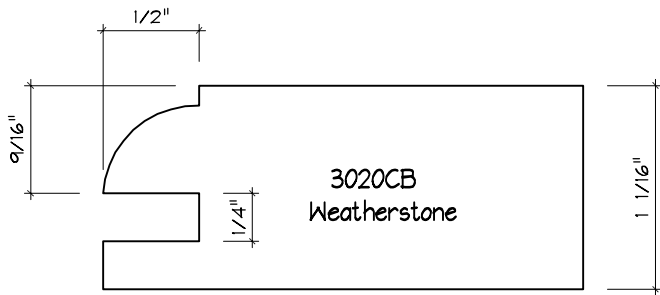

Crane Woodworking

COPE AND STICK MOULDING PROFILES

As of October 1, 2010
Original Casing Styles
Available

Crane Woodworking 15 Rockland Road South Norwalk, CT 06854

203 852-9229, Fax 203 853-4799, E-fax 203 538-2838