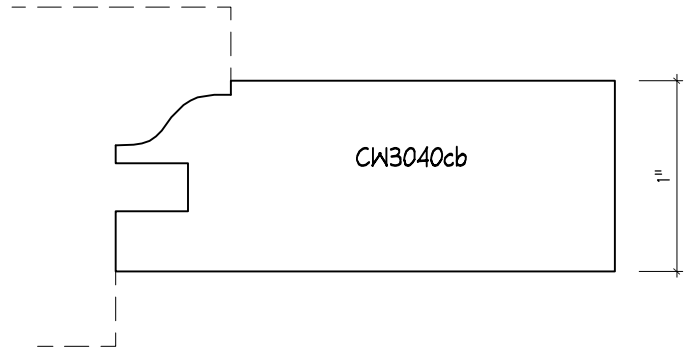

Crane Woodworking

COPE AND STICK MOULDING PROFILES

As of October 1, 2010
Original Casing Styles
Available

Crane Woodworking 15 Rockland Road South Norwalk, CT 06854

203 852-9229, Fax 203 853-4799, E-fax 203 538-2838

3051C