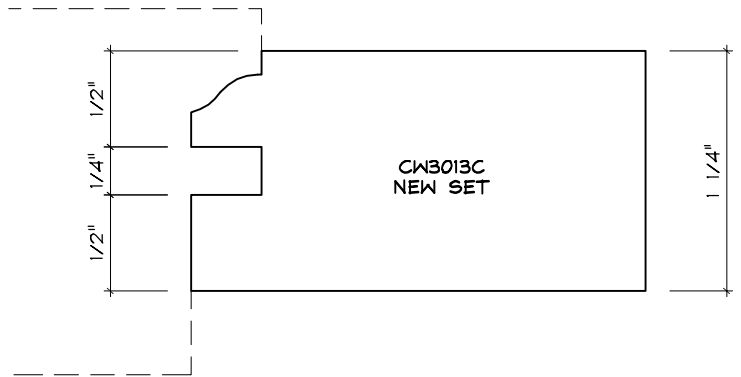

Crane Woodworking

COPE AND STICK MOULDING PROFILES

As of October 1, 2010
Original Casing Styles
Available

Crane Woodworking 15 Rockland Road South Norwalk, CT 06854

203 852-9229, Fax 203 853-4799, E-fax 203 538-2838

3051C