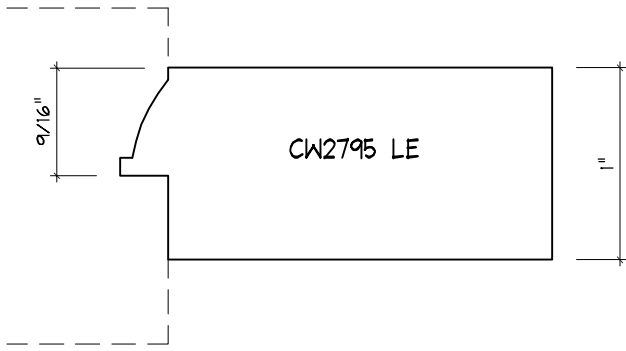

Crane Woodworking

COPE AND STICK MOULDING PROFILES

As of October 1, 2010
Original Casing Styles
Available

Crane Woodworking 15 Rockland Road South Norwalk, CT 06854

203 852-9229, Fax 203 853-4799, E-fax 203 538-2838

3051C