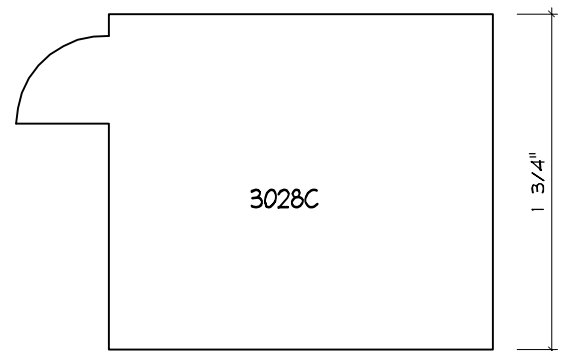

Crane Woodworking

COPE AND STICK MOULDING PROFILES

As of October 1, 2010
Original Casing Styles
Available

Crane Woodworking 15 Rockland Road South Norwalk, CT 06854

203 852-9229, Fax 203 853-4799, E-fax 203 538-2838