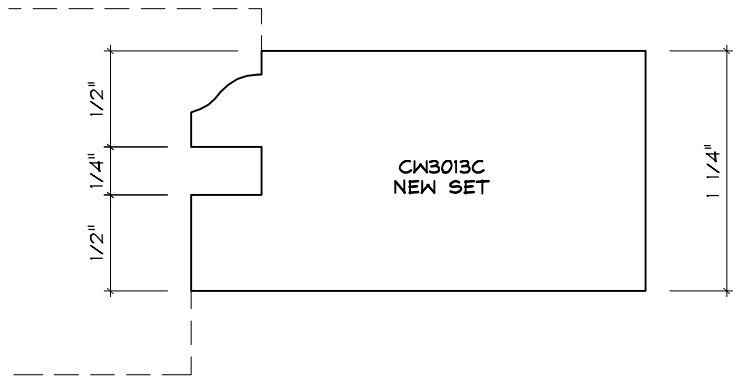

Crane Woodworking

COPE AND STICK MOULDING PROFILES

As of October 1, 2010
Original Casing Styles
Available

Crane Woodworking 15 Rockland Road South Norwalk, CT 06854

203 852-9229, Fax 203 853-4799, E-fax 203 538-2838

3051C