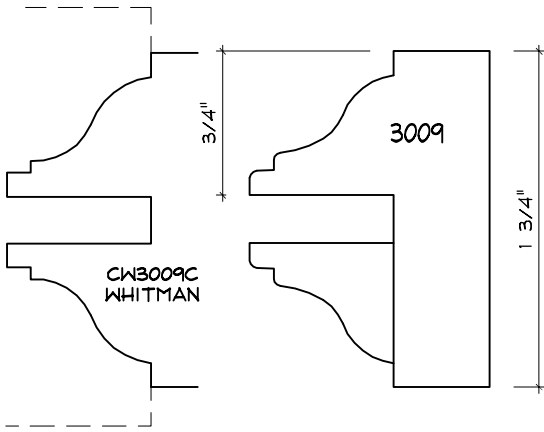

Crane Woodworking

COPE AND STICK MOULDING PROFILES

As of October 1, 2010
Original Casing Styles
Available

Crane Woodworking 15 Rockland Road South Norwalk, CT 06854

203 852-9229, Fax 203 853-4799, E-fax 203 538-2838

3051C