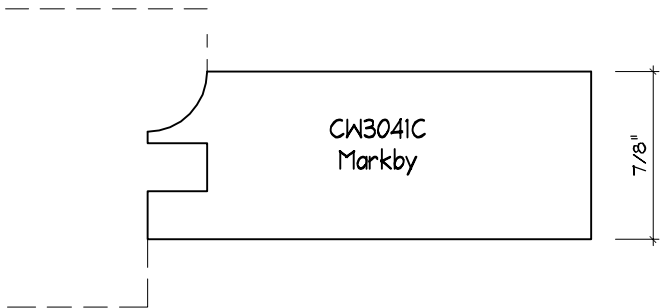

Crane Woodworking

COPE AND STICK MOULDING PROFILES

As of October 1, 2010
Original Casing Styles
Available

Crane Woodworking 15 Rockland Road South Norwalk, CT 06854

203 852-9229, Fax 203 853-4799, E-fax 203 538-2838

3051C