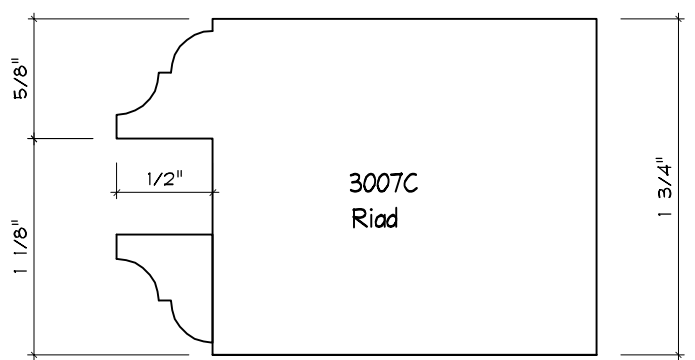

Crane Woodworking

COPE AND STICK MOULDING PROFILES

As of October 1, 2010
Original Casing Styles
Available

Crane Woodworking 15 Rockland Road South Norwalk, CT 06854

203 852-9229, Fax 203 853-4799, E-fax 203 538-2838