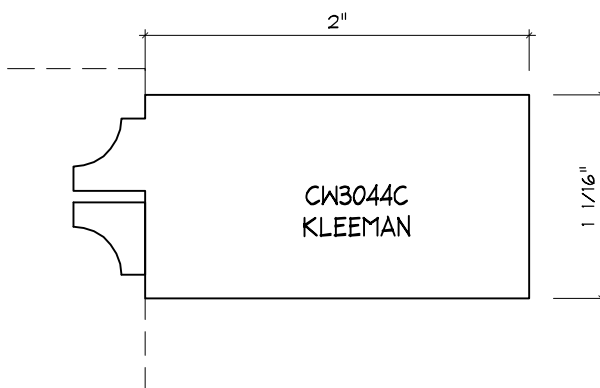

Crane Woodworking

COPE AND STICK MOULDING PROFILES

As of October 1, 2010
Original Casing Styles
Available

Crane Woodworking 15 Rockland Road South Norwalk, CT 06854

203 852-9229, Fax 203 853-4799, E-fax 203 538-2838

3051C