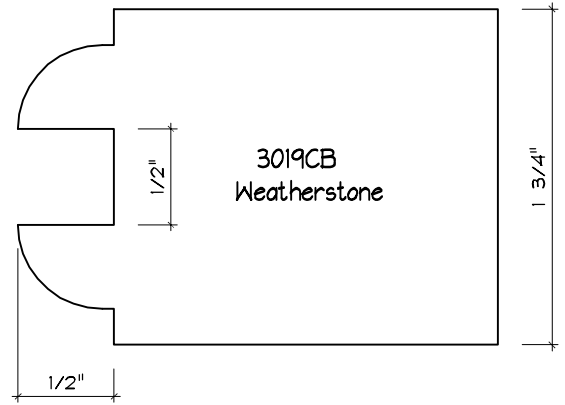

Crane Woodworking

COPE AND STICK MOULDING PROFILES

As of October 1, 2010
Original Casing Styles
Available

Crane Woodworking 15 Rockland Road South Norwalk, CT 06854

203 852-9229, Fax 203 853-4799, E-fax 203 538-2838

3051C