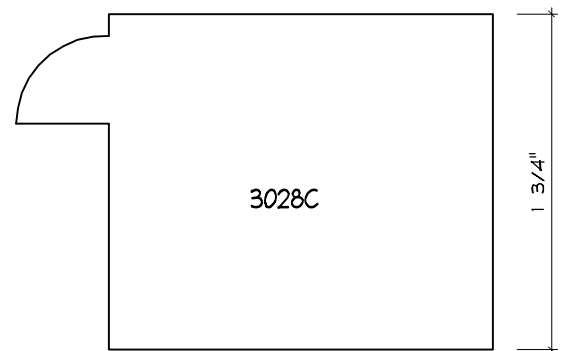

Crane Woodworking

COPE AND STICK MOULDING PROFILES

As of October 1, 2010
Original Casing Styles
Available

Crane Woodworking 15 Rockland Road South Norwalk, CT 06854

203 852-9229, Fax 203 853-4799, E-fax 203 538-2838