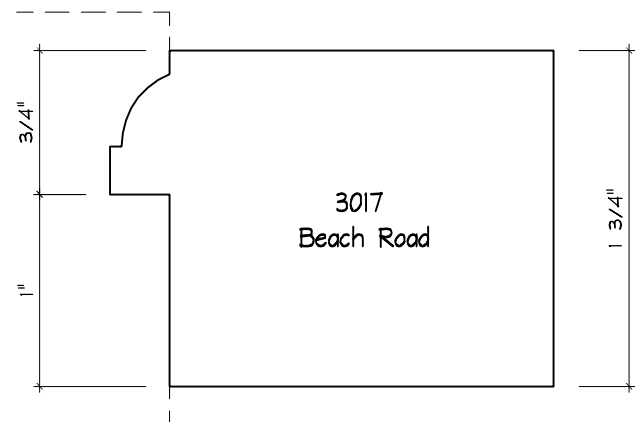

Crane Woodworking

COPE AND STICK MOULDING PROFILES

As of October 1, 2010
Original Casing Styles
Available

Crane Woodworking 15 Rockland Road South Norwalk, CT 06854

203 852-9229, Fax 203 853-4799, E-fax 203 538-2838

3051C