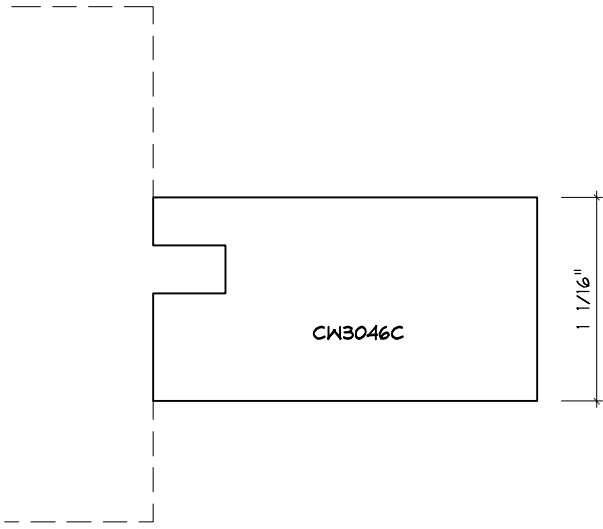

Crane Woodworking

COPE AND STICK MOULDING PROFILES

As of October 1, 2010
Original Casing Styles
Available

Crane Woodworking 15 Rockland Road South Norwalk, CT 06854

203 852-9229, Fax 203 853-4799, E-fax 203 538-2838

3051C