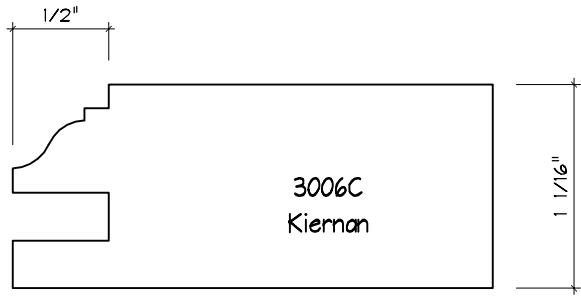

Crane Woodworking

COPE AND STICK MOULDING PROFILES

As of October 1, 2010
Original Casing Styles
Available

Crane Woodworking 15 Rockland Road South Norwalk, CT 06854

203 852-9229, Fax 203 853-4799, E-fax 203 538-2838