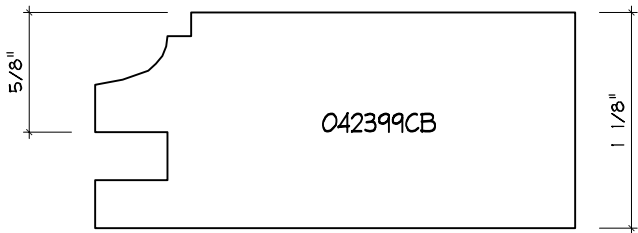

Crane Woodworking

COPE AND STICK MOULDING PROFILES

As of October 1, 2010
Original Casing Styles
Available

Crane Woodworking 15 Rockland Road South Norwalk, CT 06854

203 852-9229, Fax 203 853-4799, E-fax 203 538-2838