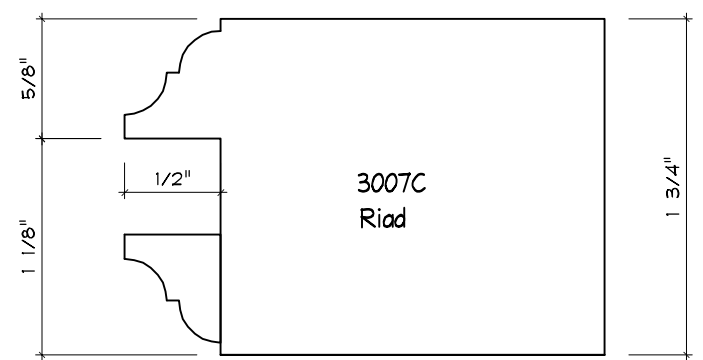

Crane Woodworking

COPE AND STICK MOULDING PROFILES

As of October 1, 2010
Original Casing Styles
Available

Crane Woodworking 15 Rockland Road South Norwalk, CT 06854

203 852-9229, Fax 203 853-4799, E-fax 203 538-2838