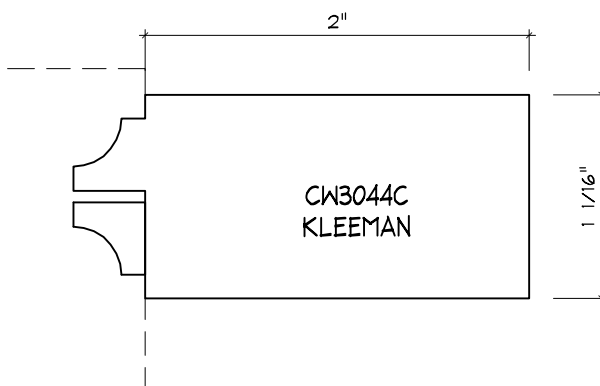

Crane Woodworking

COPE AND STICK MOULDING PROFILES

As of October 1, 2010
Original Casing Styles
Available

Crane Woodworking 15 Rockland Road South Norwalk, CT 06854

203 852-9229, Fax 203 853-4799, E-fax 203 538-2838

3051C