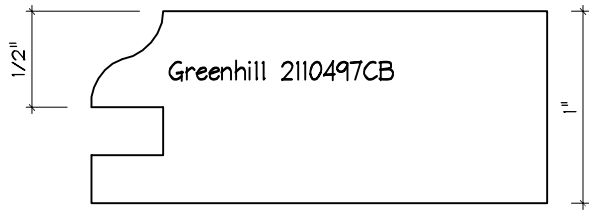

Crane Woodworking

COPE AND STICK MOULDING PROFILES

As of October 1, 2010
Original Casing Styles
Available

Crane Woodworking 15 Rockland Road South Norwalk, CT 06854

203 852-9229, Fax 203 853-4799, E-fax 203 538-2838