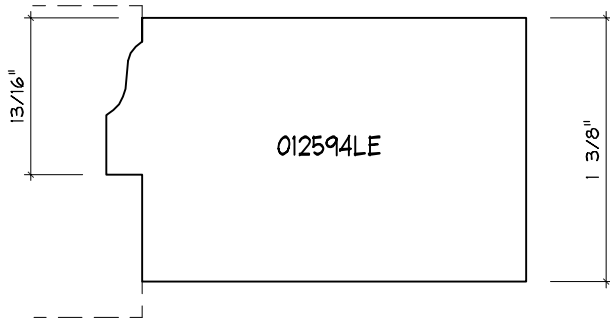

Crane Woodworking

COPE AND STICK MOULDING PROFILES

As of October 1, 2010
Original Casing Styles
Available

Crane Woodworking 15 Rockland Road South Norwalk, CT 06854

203 852-9229, Fax 203 853-4799, E-fax 203 538-2838

3051C