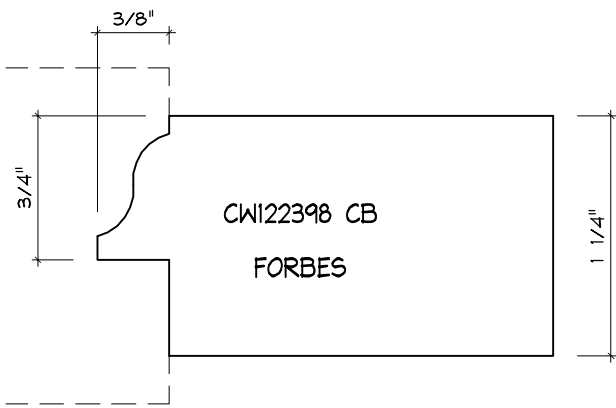

Crane Woodworking

COPE AND STICK MOULDING PROFILES

As of October 1, 2010
Original Casing Styles
Available

Crane Woodworking 15 Rockland Road South Norwalk, CT 06854

203 852-9229, Fax 203 853-4799, E-fax 203 538-2838

3051C