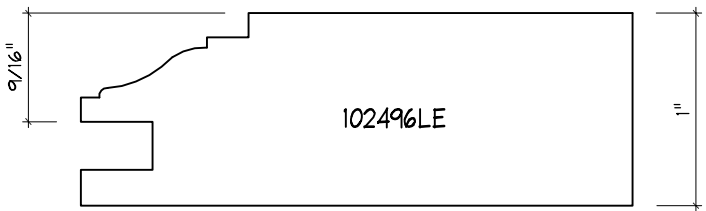

Crane Woodworking

COPE AND STICK MOULDING PROFILES

As of October 1, 2010
Original Casing Styles
Available

Crane Woodworking 15 Rockland Road South Norwalk, CT 06854

203 852-9229, Fax 203 853-4799, E-fax 203 538-2838