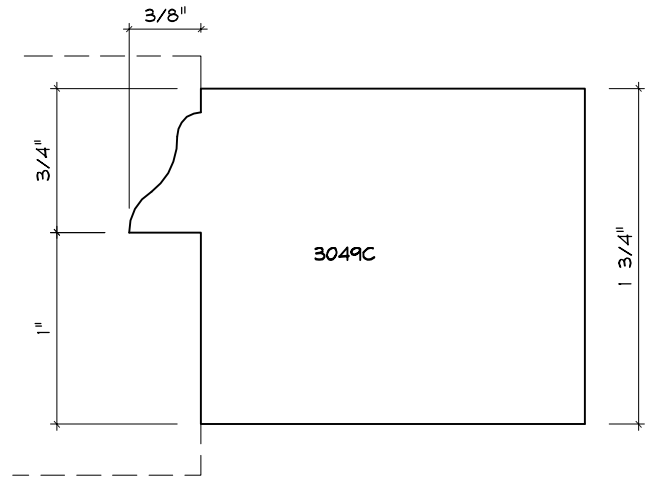

Crane Woodworking

COPE AND STICK MOULDING PROFILES

As of October 1, 2010
Original Casing Styles
Available

Crane Woodworking 15 Rockland Road South Norwalk, CT 06854

203 852-9229, Fax 203 853-4799, E-fax 203 538-2838

3051C