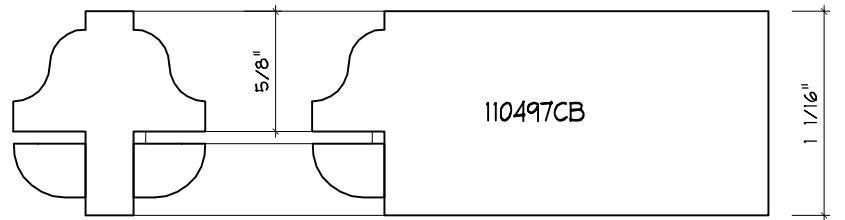

Crane Woodworking

COPE AND STICK MOULDING PROFILES

As of October 1, 2010
Original Casing Styles
Available

Crane Woodworking 15 Rockland Road South Norwalk, CT 06854

203 852-9229, Fax 203 853-4799, E-fax 203 538-2838