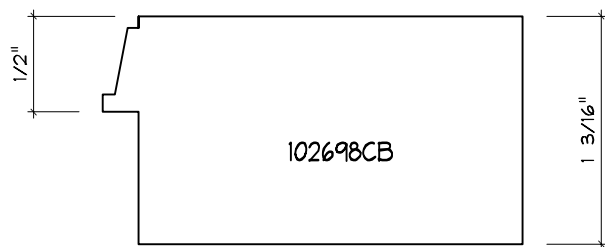

Crane Woodworking

COPE AND STICK MOULDING PROFILES

As of October 1, 2010
Original Casing Styles
Available

Crane Woodworking 15 Rockland Road South Norwalk, CT 06854

203 852-9229, Fax 203 853-4799, E-fax 203 538-2838