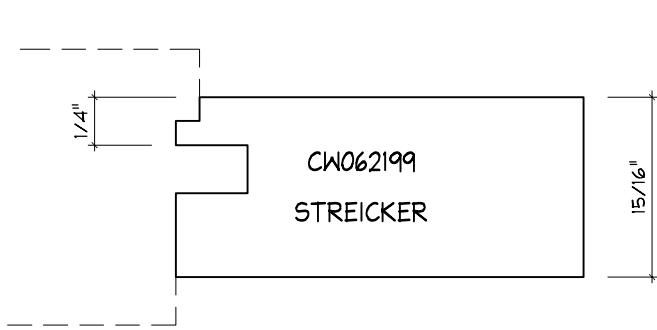

Crane Woodworking

COPE AND STICK MOULDING PROFILES

As of October 1, 2010
Original Casing Styles
Available

Crane Woodworking 15 Rockland Road South Norwalk, CT 06854

203 852-9229, Fax 203 853-4799, E-fax 203 538-2838

3051C