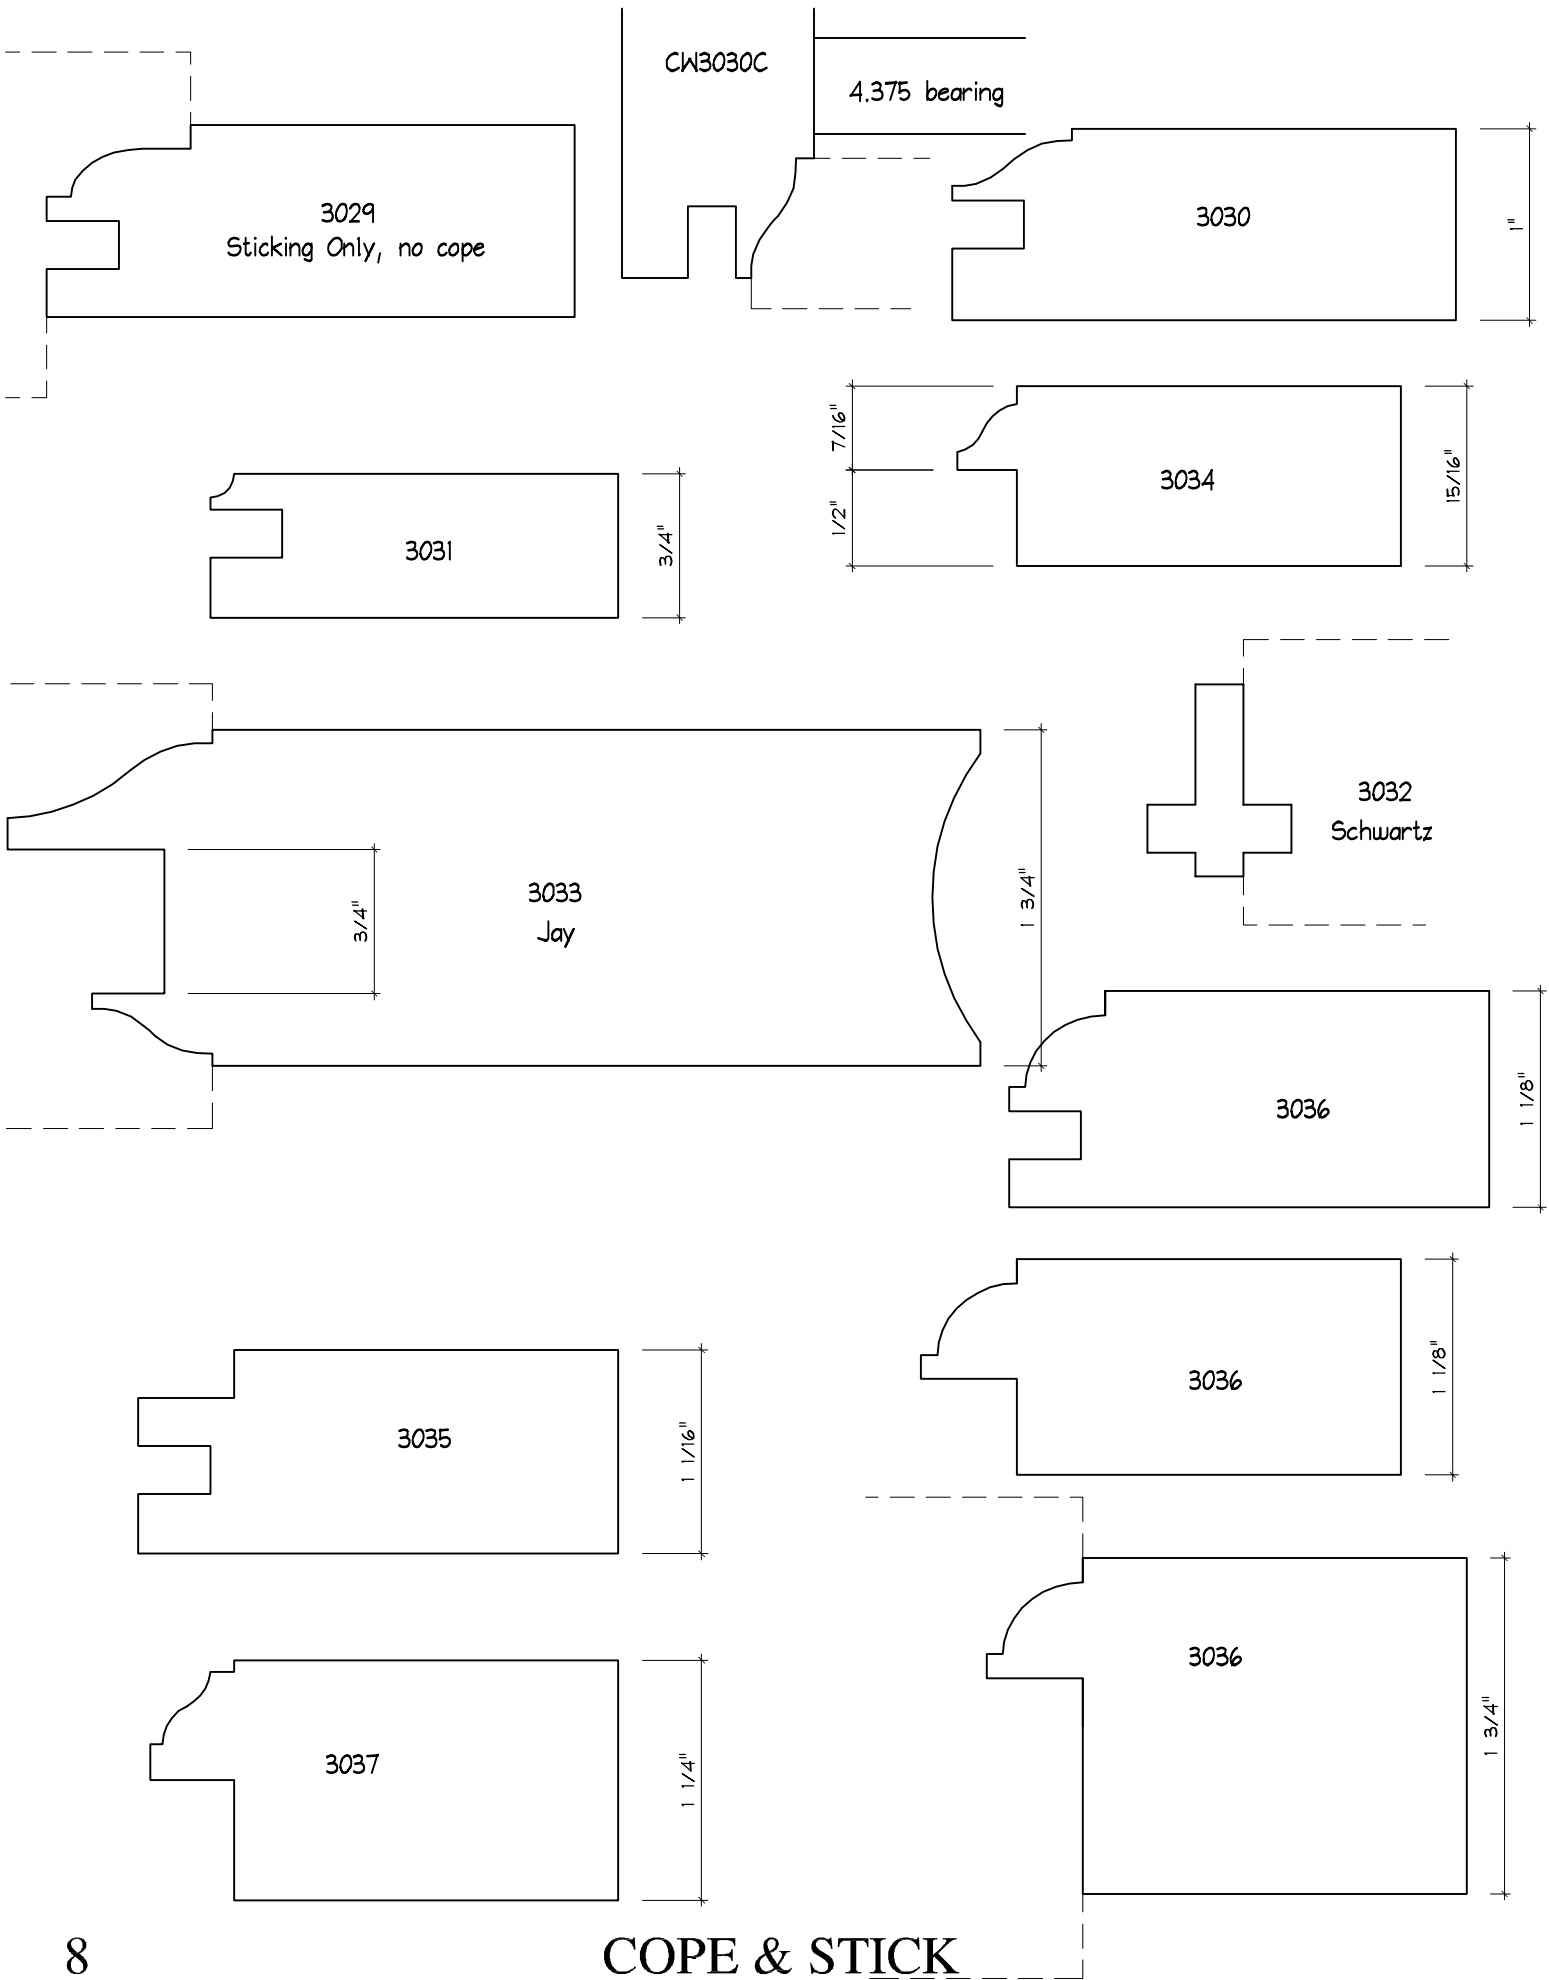

Crane Woodworking

COPE AND STICK MOULDING PROFILES

As of October 1, 2010
Original Casing Styles
Available

Crane Woodworking 15 Rockland Road South Norwalk, CT 06854

203 852-9229, Fax 203 853-4799, E-fax 203 538-2838

3051C