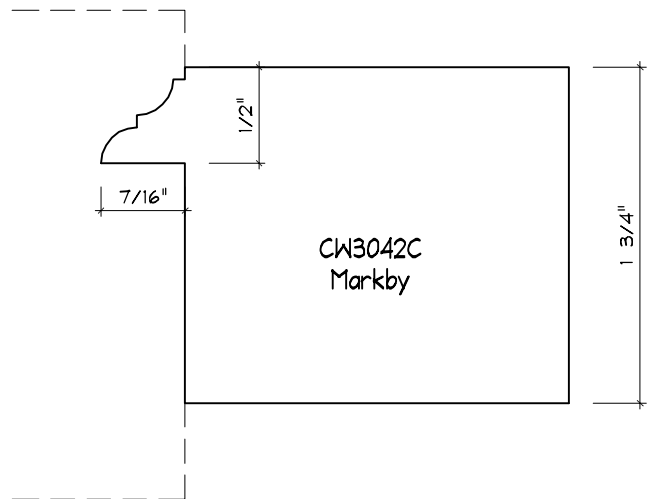

Crane Woodworking

COPE AND STICK MOULDING PROFILES

As of October 1, 2010
Original Casing Styles
Available

Crane Woodworking 15 Rockland Road South Norwalk, CT 06854

203 852-9229, Fax 203 853-4799, E-fax 203 538-2838

3051C