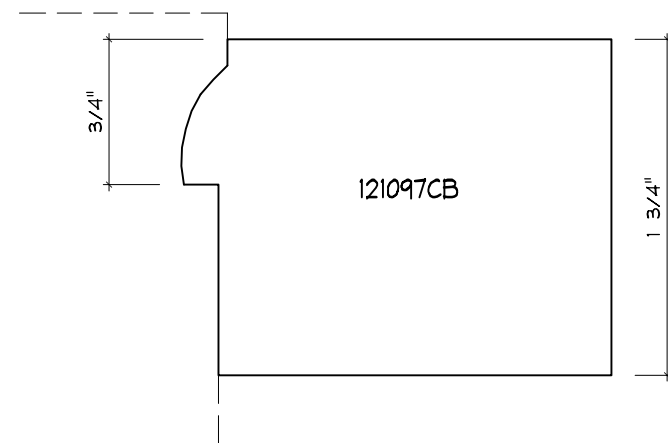

Crane Woodworking

COPE AND STICK MOULDING PROFILES

As of October 1, 2010
Original Casing Styles
Available

Crane Woodworking 15 Rockland Road South Norwalk, CT 06854

203 852-9229, Fax 203 853-4799, E-fax 203 538-2838

3051C