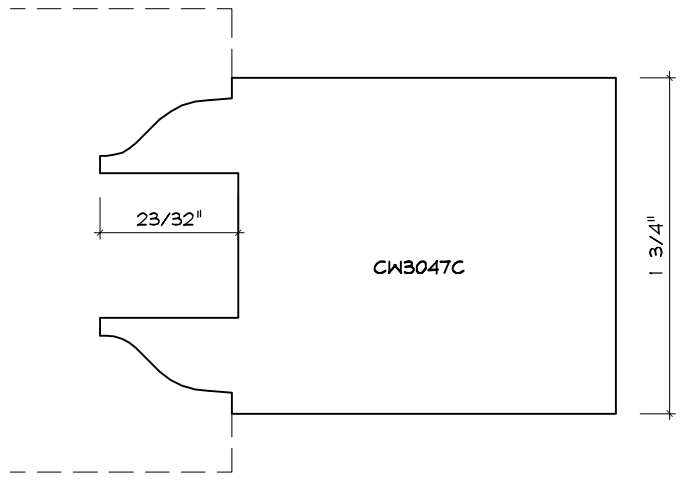

Crane Woodworking

COPE AND STICK MOULDING PROFILES

As of October 1, 2010
Original Casing Styles
Available

Crane Woodworking 15 Rockland Road South Norwalk, CT 06854

203 852-9229, Fax 203 853-4799, E-fax 203 538-2838

3051C