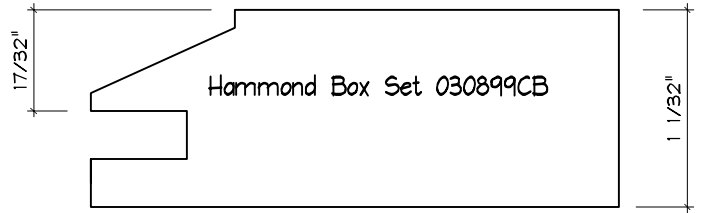

Crane Woodworking

COPE AND STICK MOULDING PROFILES

As of October 1, 2010
Original Casing Styles
Available

Crane Woodworking 15 Rockland Road South Norwalk, CT 06854

203 852-9229, Fax 203 853-4799, E-fax 203 538-2838