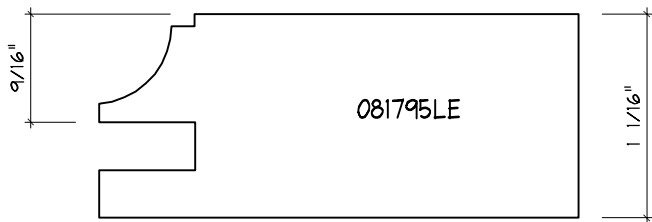

Crane Woodworking

COPE AND STICK MOULDING PROFILES

As of October 1, 2010
Original Casing Styles
Available

Crane Woodworking 15 Rockland Road South Norwalk, CT 06854

203 852-9229, Fax 203 853-4799, E-fax 203 538-2838