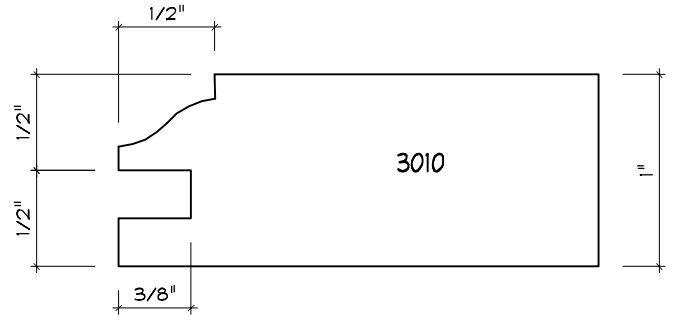

Crane Woodworking

COPE AND STICK MOULDING PROFILES

As of October 1, 2010
Original Casing Styles
Available

Crane Woodworking 15 Rockland Road South Norwalk, CT 06854

203 852-9229, Fax 203 853-4799, E-fax 203 538-2838