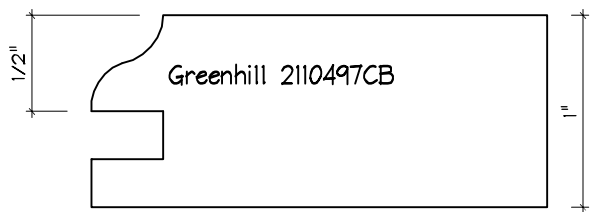

Crane Woodworking

COPE AND STICK MOULDING PROFILES

As of October 1, 2010
Original Casing Styles
Available

Crane Woodworking 15 Rockland Road South Norwalk, CT 06854

203 852-9229, Fax 203 853-4799, E-fax 203 538-2838