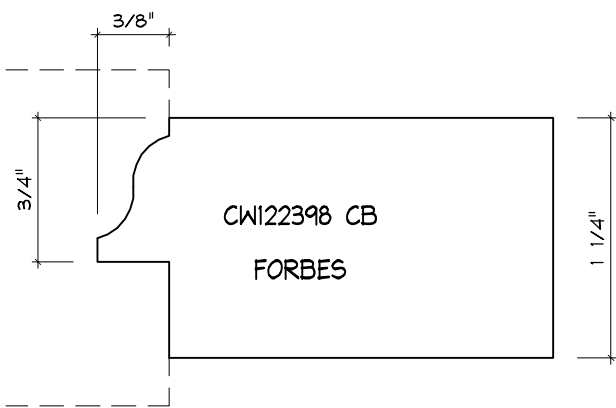

Crane Woodworking

COPE AND STICK MOULDING PROFILES

As of October 1, 2010
Original Casing Styles
Available

Crane Woodworking 15 Rockland Road South Norwalk, CT 06854

203 852-9229, Fax 203 853-4799, E-fax 203 538-2838

3051C