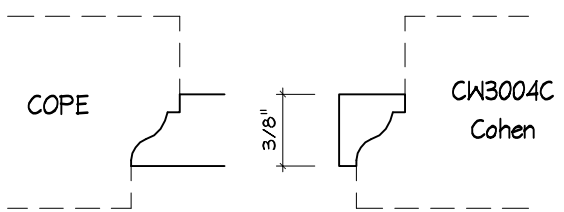

Crane Woodworking

COPE AND STICK MOULDING PROFILES

As of October 1, 2010
Original Casing Styles
Available

Crane Woodworking 15 Rockland Road South Norwalk, CT 06854

203 852-9229, Fax 203 853-4799, E-fax 203 538-2838

3051C