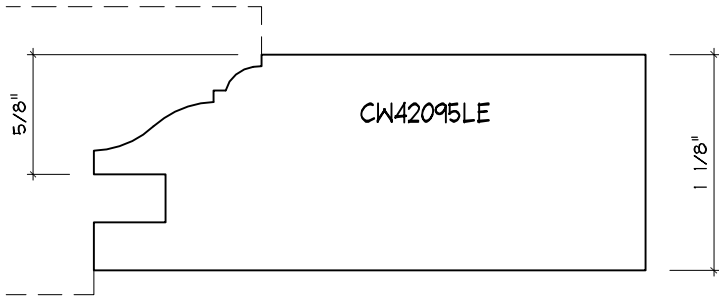

Crane Woodworking

COPE AND STICK MOULDING PROFILES

As of October 1, 2010
Original Casing Styles
Available

Crane Woodworking 15 Rockland Road South Norwalk, CT 06854

203 852-9229, Fax 203 853-4799, E-fax 203 538-2838