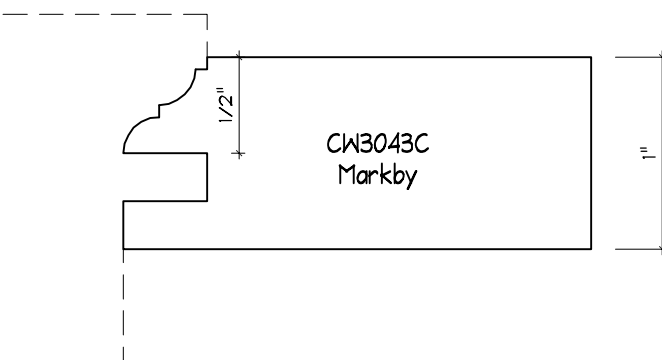

Crane Woodworking

COPE AND STICK MOULDING PROFILES

As of October 1, 2010
Original Casing Styles
Available

Crane Woodworking 15 Rockland Road South Norwalk, CT 06854

203 852-9229, Fax 203 853-4799, E-fax 203 538-2838

3051C