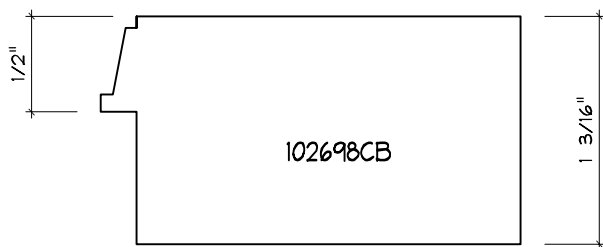

Crane Woodworking

COPE AND STICK MOULDING PROFILES

As of October 1, 2010
Original Casing Styles
Available

Crane Woodworking 15 Rockland Road South Norwalk, CT 06854

203 852-9229, Fax 203 853-4799, E-fax 203 538-2838