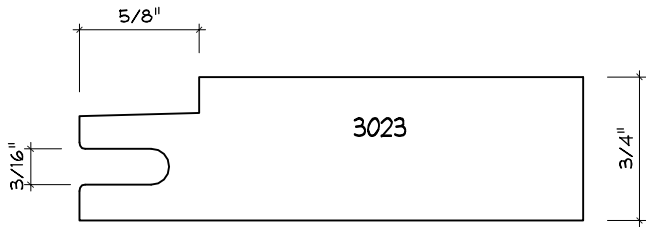

Crane Woodworking

COPE AND STICK MOULDING PROFILES

As of October 1, 2010
Original Casing Styles
Available

Crane Woodworking 15 Rockland Road South Norwalk, CT 06854

203 852-9229, Fax 203 853-4799, E-fax 203 538-2838