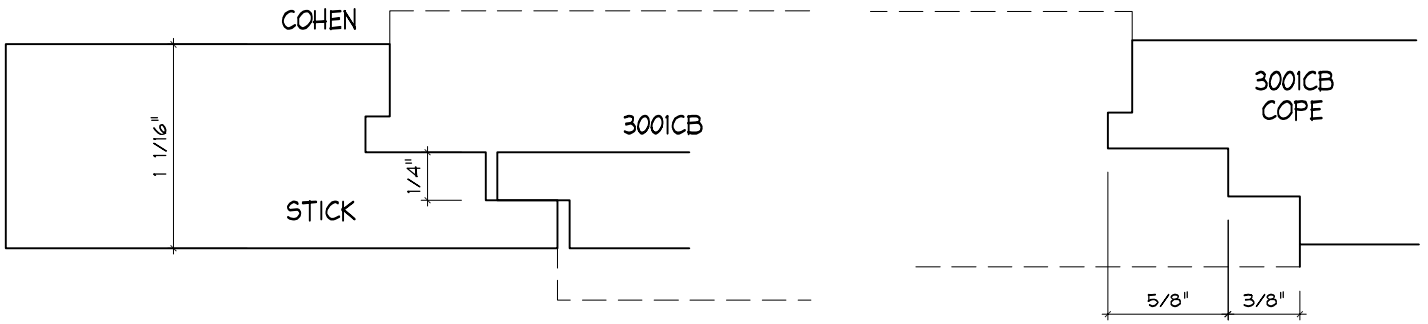

Crane Woodworking

COPE AND STICK MOULDING PROFILES

As of October 1, 2010
Original Casing Styles
Available

Crane Woodworking 15 Rockland Road South Norwalk, CT 06854

203 852-9229, Fax 203 853-4799, E-fax 203 538-2838

3051C