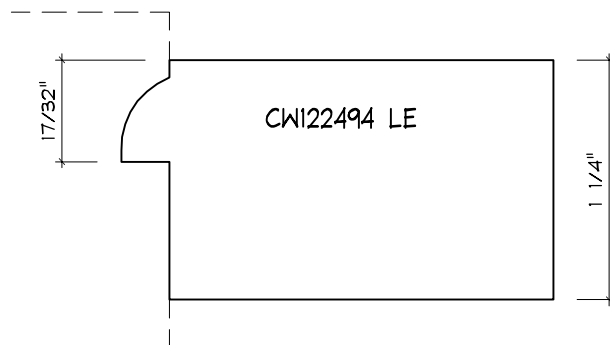

Crane Woodworking

COPE AND STICK MOULDING PROFILES

As of October 1, 2010
Original Casing Styles
Available

Crane Woodworking 15 Rockland Road South Norwalk, CT 06854

203 852-9229, Fax 203 853-4799, E-fax 203 538-2838

3051C