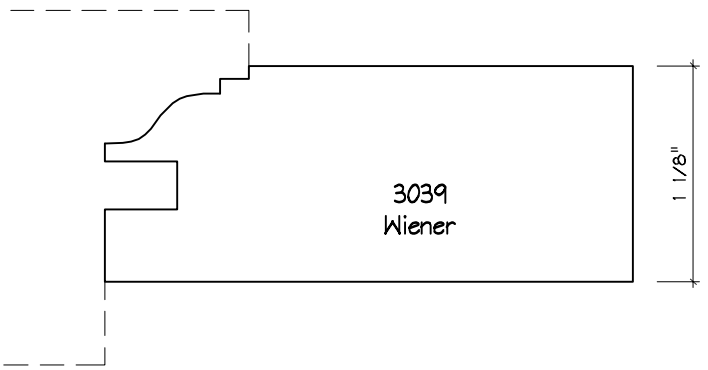

Crane Woodworking

COPE AND STICK MOULDING PROFILES

As of October 1, 2010
Original Casing Styles
Available

Crane Woodworking 15 Rockland Road South Norwalk, CT 06854

203 852-9229, Fax 203 853-4799, E-fax 203 538-2838

3051C