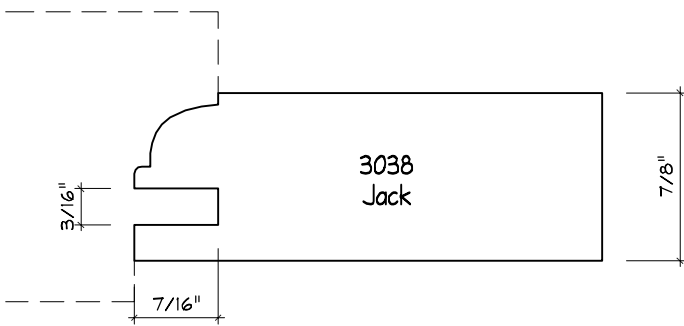

Crane Woodworking

COPE AND STICK MOULDING PROFILES

As of October 1, 2010
Original Casing Styles
Available

Crane Woodworking 15 Rockland Road South Norwalk, CT 06854

203 852-9229, Fax 203 853-4799, E-fax 203 538-2838

3051C