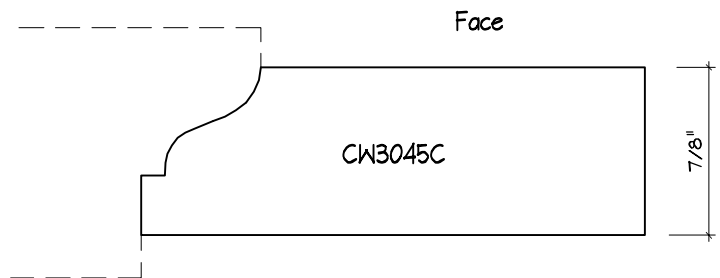

Crane Woodworking

COPE AND STICK MOULDING PROFILES

As of October 1, 2010
Original Casing Styles
Available

Crane Woodworking 15 Rockland Road South Norwalk, CT 06854

203 852-9229, Fax 203 853-4799, E-fax 203 538-2838