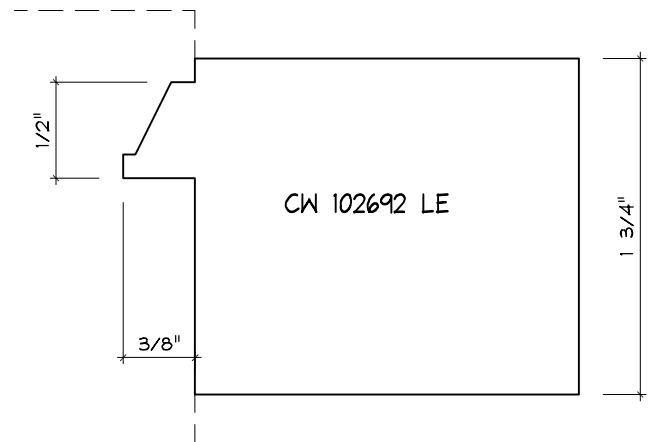

Crane Woodworking

COPE AND STICK MOULDING PROFILES

As of October 1, 2010
Original Casing Styles
Available

Crane Woodworking 15 Rockland Road South Norwalk, CT 06854

203 852-9229, Fax 203 853-4799, E-fax 203 538-2838

3051C