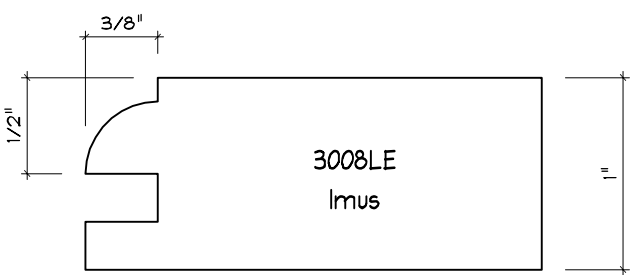

Crane Woodworking

COPE AND STICK MOULDING PROFILES

As of October 1, 2010
Original Casing Styles
Available

Crane Woodworking 15 Rockland Road South Norwalk, CT 06854

203 852-9229, Fax 203 853-4799, E-fax 203 538-2838