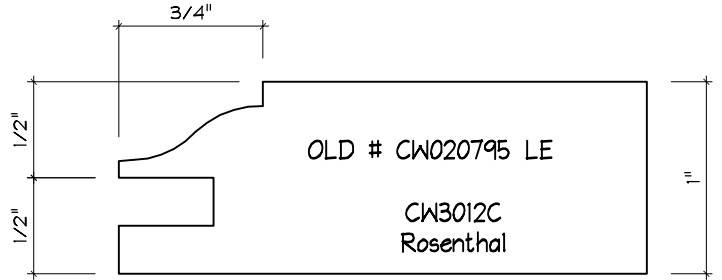

Crane Woodworking

COPE AND STICK MOULDING PROFILES

As of October 1, 2010
Original Casing Styles
Available

Crane Woodworking 15 Rockland Road South Norwalk, CT 06854

203 852-9229, Fax 203 853-4799, E-fax 203 538-2838