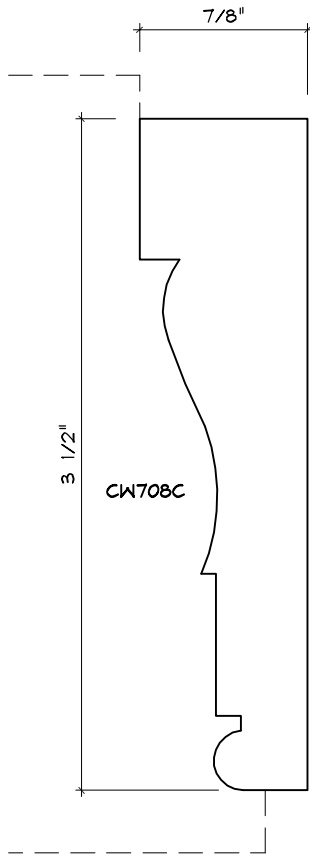

# CASING MOULDING PROFILES

As of October 1, 2010  
Original Casing Styles  
Available

Crane Woodworking 15 Rockland Road South Norwalk, CT 06854

203 852-9229, Fax 203 853-4799, E-fax 203 538-2838

CASING

2

CASING