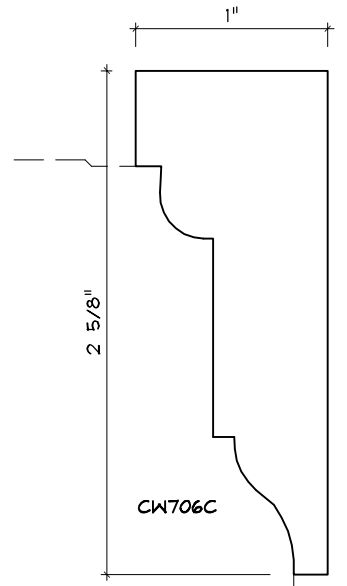

# CASING MOULDING PROFILES

As of October 1, 2010  
Original Casing Styles  
Available

Crane Woodworking 15 Rockland Road South Norwalk, CT 06854

203 852-9229, Fax 203 853-4799, E-fax 203 538-2838

CASING

2

CASING