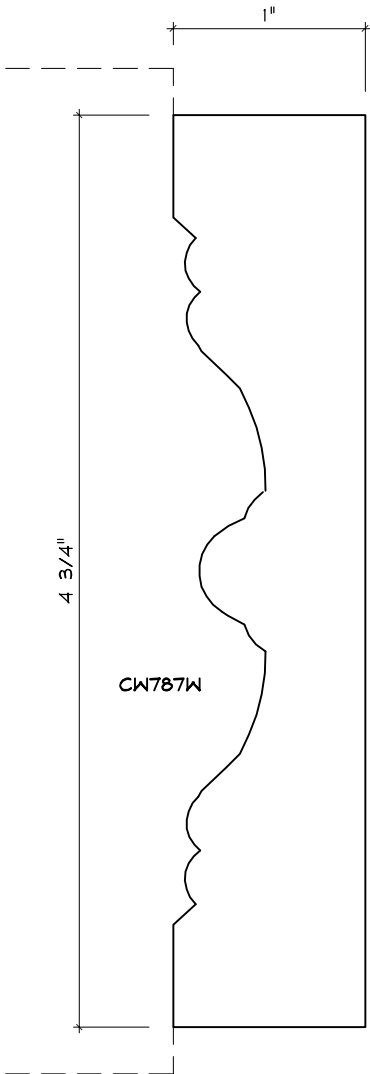

Crane Woodworking

CASING MOULDING PROFILES

As of October 1, 2010
Original Casing Styles
Available

Crane Woodworking 15 Rockland Road South Norwalk, CT 06854

203 852-9229, Fax 203 853-4799, E-fax 203 538-2838

CASING

CASING

CASING

CASING

CW768

CASING

CW784

CASING

CW791

CASING

CW1703C

CASING

CASING

CASING

CASING

CW1757W
CROWN LANE