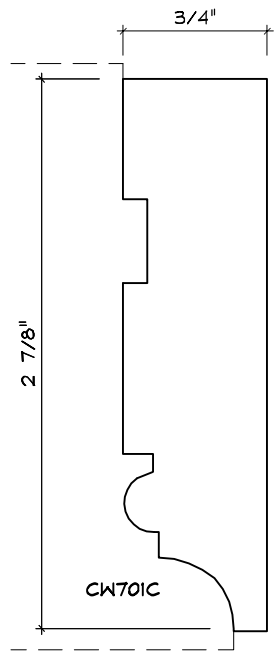

# CASING MOULDING PROFILES

As of October 1, 2010  
Original Casing Styles  
Available

Crane Woodworking 15 Rockland Road South Norwalk, CT 06854

203 852-9229, Fax 203 853-4799, E-fax 203 538-2838

CASING

2

CASING