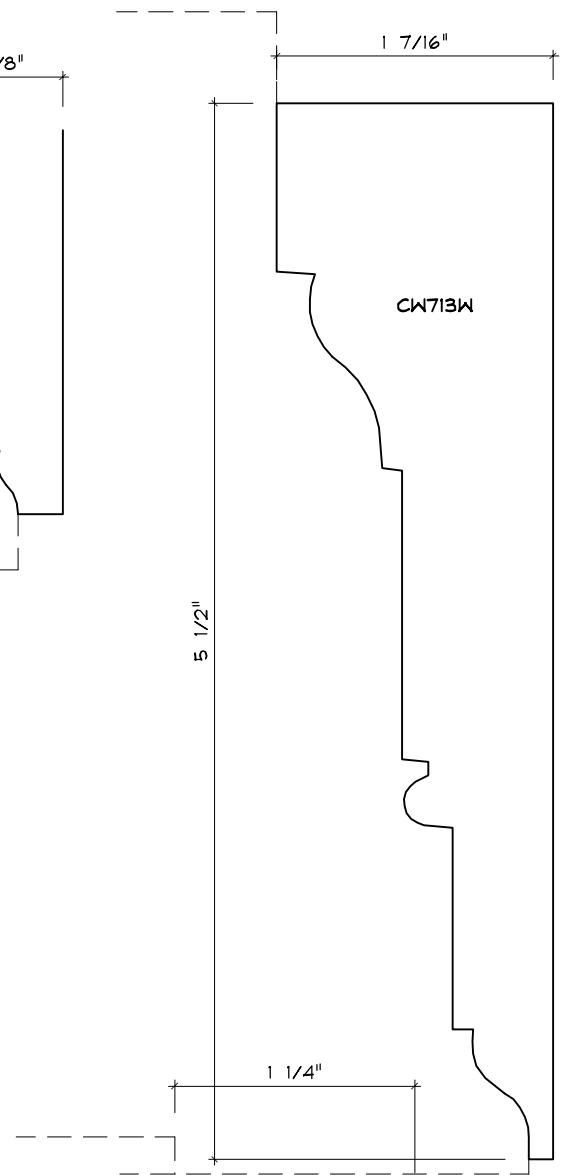

# CASING MOULDING PROFILES

As of October 1, 2010  
Original Casing Styles  
Available

Crane Woodworking 15 Rockland Road South Norwalk, CT 06854

203 852-9229, Fax 203 853-4799, E-fax 203 538-2838

CASING

2

CASING