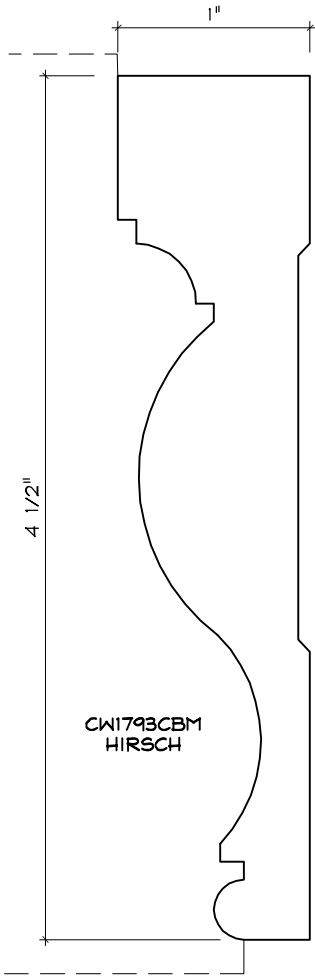

# CASING MOULDING PROFILES

As of October 1, 2010  
Original Casing Styles  
Available

Crane Woodworking 15 Rockland Road South Norwalk, CT 06854

203 852-9229, Fax 203 853-4799, E-fax 203 538-2838

CASING

2

CASING

CW1703C

CASING

CASING

CASING

CASING

CW1757W  
CROWN LANE

CWI761  
NO KNIFE

CASING