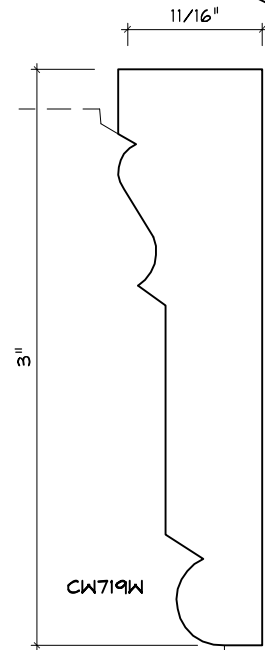

# CASING MOULDING PROFILES

As of October 1, 2010  
Original Casing Styles  
Available

Crane Woodworking 15 Rockland Road South Norwalk, CT 06854

203 852-9229, Fax 203 853-4799, E-fax 203 538-2838

CASING

2

CASING