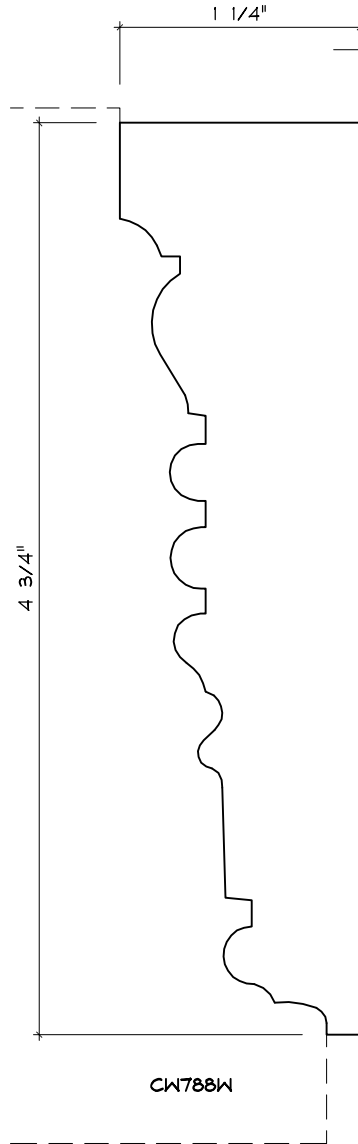

Crane Woodworking

CASING MOULDING PROFILES

As of October 1, 2010
Original Casing Styles
Available

Crane Woodworking 15 Rockland Road South Norwalk, CT 06854

203 852-9229, Fax 203 853-4799, E-fax 203 538-2838

CASING

CASING

CASING

CASING

CW768

CASING

CW784

CASING

CW791

CASING

CW1703C

CASING

CASING

CASING

CASING

CW1757W
CROWN LANE