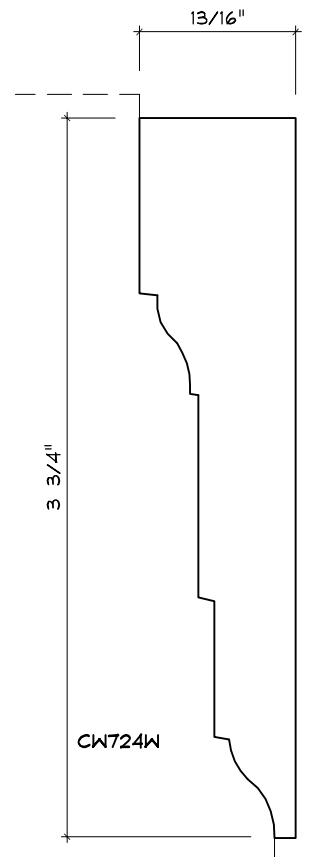

# CASING MOULDING PROFILES

As of October 1, 2010  
Original Casing Styles  
Available

Crane Woodworking 15 Rockland Road South Norwalk, CT 06854

203 852-9229, Fax 203 853-4799, E-fax 203 538-2838

CASING

2

CASING

CW1703C

CASING

CASING

CASING

CASING

CW1757W  
CROWN LANE

CWI761  
NO KNIFE

CASING