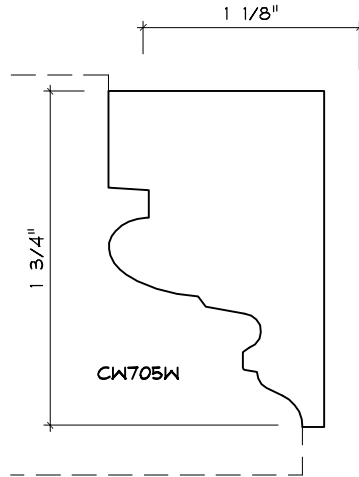

# CASING MOULDING PROFILES

As of October 1, 2010  
Original Casing Styles  
Available

Crane Woodworking 15 Rockland Road South Norwalk, CT 06854

203 852-9229, Fax 203 853-4799, E-fax 203 538-2838

CASING

2

CASING