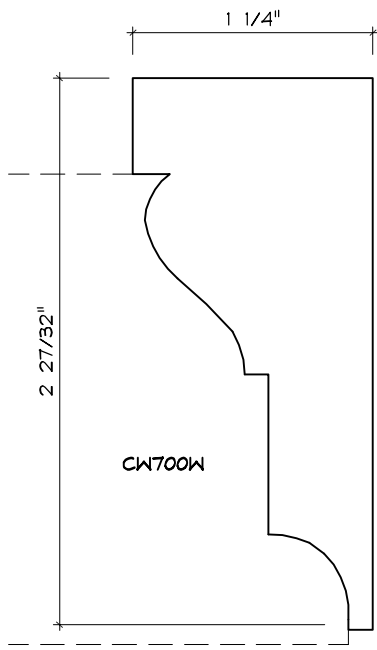

Crane Woodworking

CASING MOULDING PROFILES

As of October 1, 2010
Original Casing Styles
Available

Crane Woodworking 15 Rockland Road South Norwalk, CT 06854

203 852-9229, Fax 203 853-4799, E-fax 203 538-2838

CASING

CASING

CASING

CASING

CW768

CASING

CW784

CASING