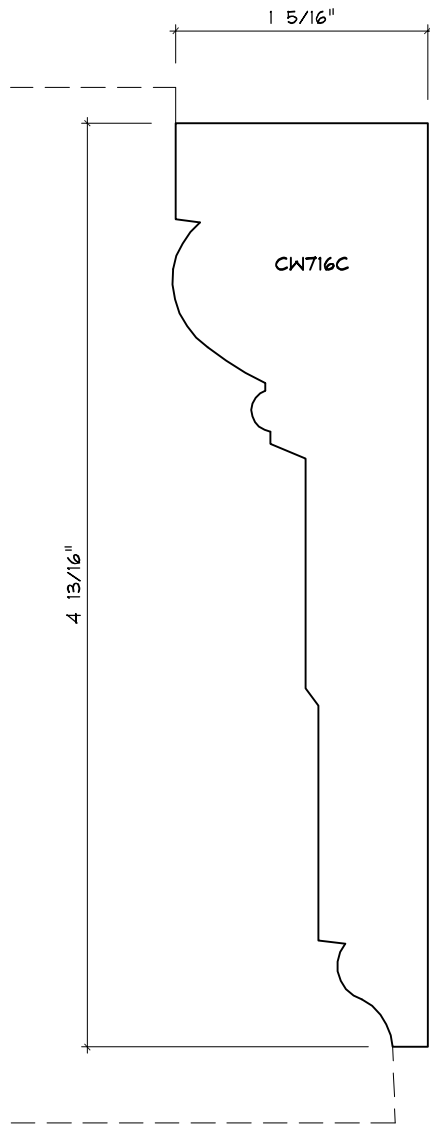

Crane Woodworking

CASING MOULDING PROFILES

As of October 1, 2010
Original Casing Styles
Available

Crane Woodworking 15 Rockland Road South Norwalk, CT 06854

203 852-9229, Fax 203 853-4799, E-fax 203 538-2838

CASING

CASING

CASING

CASING

CW768

CASING

CW784

CASING