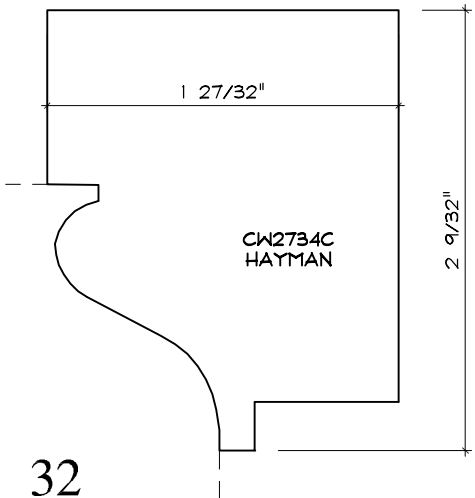

# CASING MOULDING PROFILES

As of October 1, 2010  
Original Casing Styles  
Available

Crane Woodworking 15 Rockland Road South Norwalk, CT 06854

203 852-9229, Fax 203 853-4799, E-fax 203 538-2838

CASING

2

CASING

CW1703C

CASING

CASING

CASING

CASING

CW1757W  
CROWN LANE

CWI761  
NO KNIFE

CASING

CASING

CASING

CASING

CASING

**CASING**