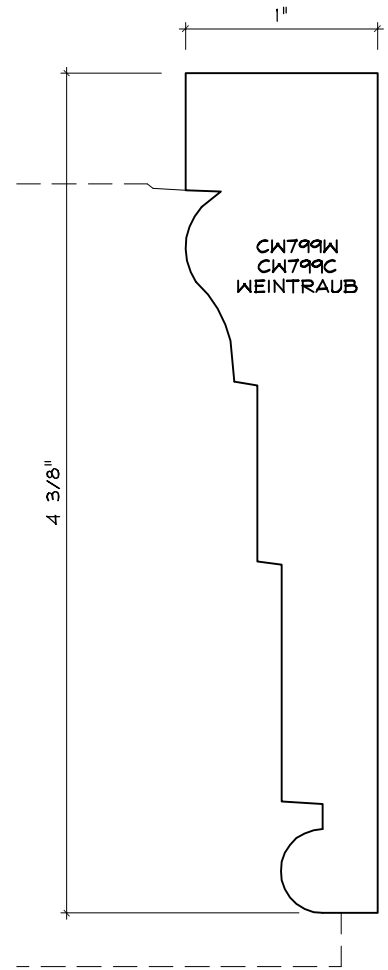

Crane Woodworking

CASING MOULDING PROFILES

As of October 1, 2010
Original Casing Styles
Available

Crane Woodworking 15 Rockland Road South Norwalk, CT 06854

203 852-9229, Fax 203 853-4799, E-fax 203 538-2838

CASING

CASING

CASING

CASING

CW768

CASING

CW784

CASING

CW791

CASING

CW1703C

CASING

CASING

CASING

CASING

CW1757W
CROWN LANE