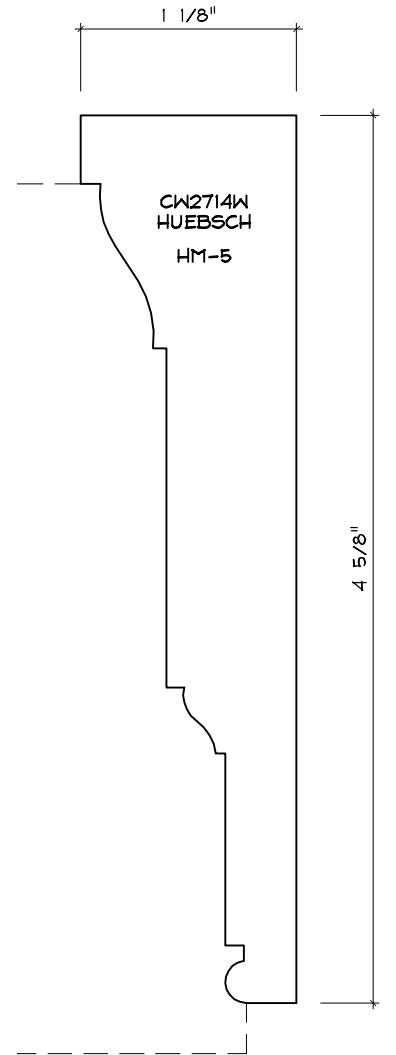

# CASING MOULDING PROFILES

As of October 1, 2010  
Original Casing Styles  
Available

Crane Woodworking 15 Rockland Road South Norwalk, CT 06854

203 852-9229, Fax 203 853-4799, E-fax 203 538-2838

CASING

2

CASING

CW1703C

CASING

CASING

CASING

CASING

CW1757W  
CROWN LANE

CWI761  
NO KNIFE

CASING

CASING

CASING

CASING

CASING

**CASING**