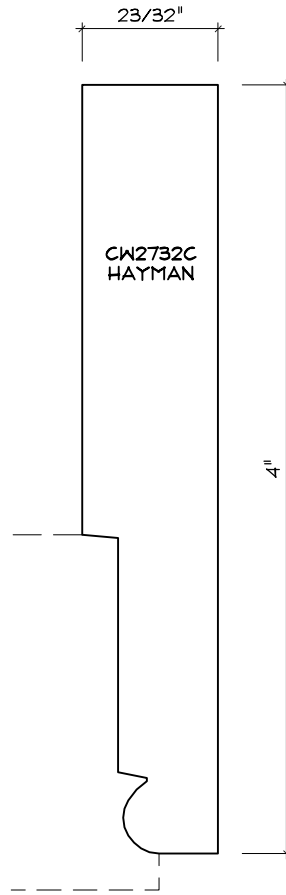

Crane Woodworking

CASING MOULDING PROFILES

As of October 1, 2010
Original Casing Styles
Available

Crane Woodworking 15 Rockland Road South Norwalk, CT 06854

203 852-9229, Fax 203 853-4799, E-fax 203 538-2838

CASING

CASING

CASING

CASING

CW768

CASING

CW784

CASING

CW791

CASING

CW1703C

CASING

CASING

CASING

CASING

CW1757W
CROWN LANE

CWI761
NO KNIFE

CASING

CASING

CASING

CASING

CASING

CASING