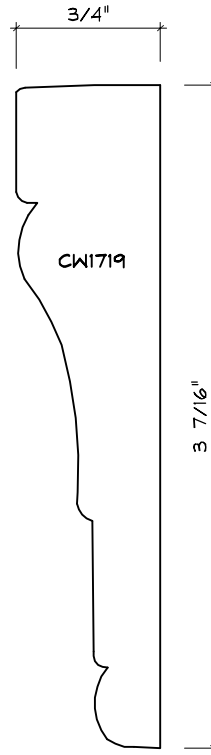

Crane Woodworking

CASING MOULDING PROFILES

As of October 1, 2010
Original Casing Styles
Available

Crane Woodworking 15 Rockland Road South Norwalk, CT 06854

203 852-9229, Fax 203 853-4799, E-fax 203 538-2838

CW791

CASING

CW1703C

CASING

CASING

CASING

CASING

CW1757W
CROWN LANE