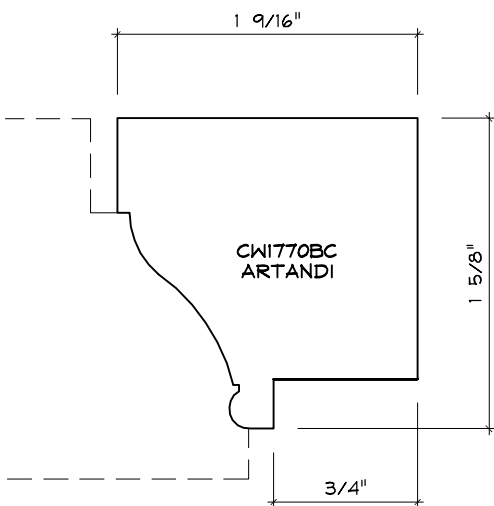

# CASING MOULDING PROFILES

As of October 1, 2010  
Original Casing Styles  
Available

Crane Woodworking 15 Rockland Road South Norwalk, CT 06854

203 852-9229, Fax 203 853-4799, E-fax 203 538-2838

CASING

2

CASING

CW1703C

CASING

CASING

CASING

CASING

CW1757W  
CROWN LANE

CWI761  
NO KNIFE

CASING

CASING

CASING

CASING

CASING

**CASING**