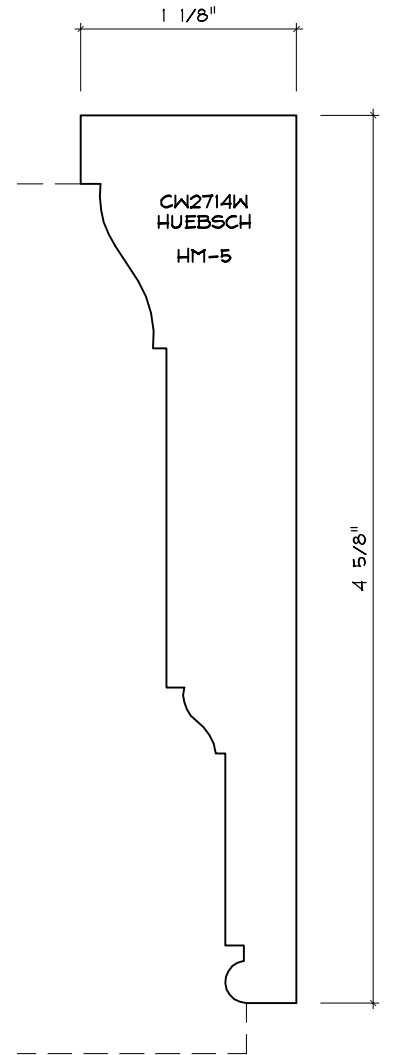

Crane Woodworking

CASING MOULDING PROFILES

As of October 1, 2010
Original Casing Styles
Available

Crane Woodworking 15 Rockland Road South Norwalk, CT 06854

203 852-9229, Fax 203 853-4799, E-fax 203 538-2838

CASING

CASING

CASING

CASING

CW768

CASING

CW784

CASING

CW791

CASING

CW1703C

CASING

CASING

CASING

CASING

CW1757W
CROWN LANE

CWI761
NO KNIFE

CASING

CASING

CASING

CASING

CASING

CASING