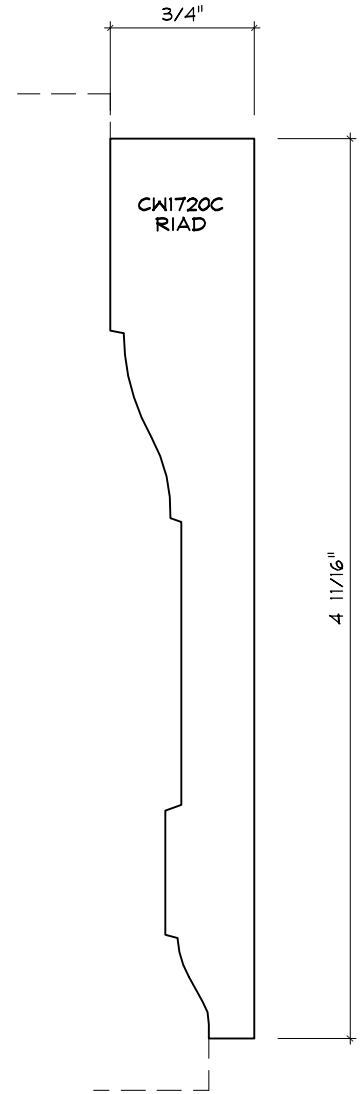

# CASING MOULDING PROFILES

As of October 1, 2010  
Original Casing Styles  
Available

Crane Woodworking 15 Rockland Road South Norwalk, CT 06854

203 852-9229, Fax 203 853-4799, E-fax 203 538-2838

CASING

2

CASING

CW1703C

CASING

CASING

CASING

CASING

CW1757W  
CROWN LANE

CWI761  
NO KNIFE

CASING