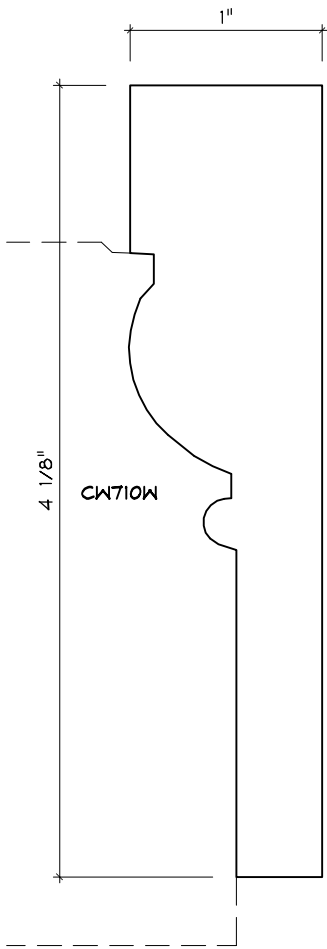

Crane Woodworking

CASING MOULDING PROFILES

As of October 1, 2010
Original Casing Styles
Available

Crane Woodworking 15 Rockland Road South Norwalk, CT 06854

203 852-9229, Fax 203 853-4799, E-fax 203 538-2838

CASING

CASING

CASING

CASING

CW768

CASING

CW784

CASING