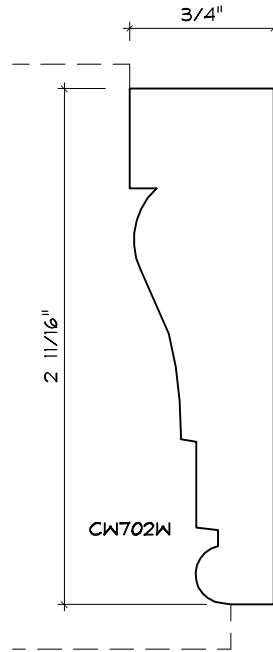

# CASING MOULDING PROFILES

As of October 1, 2010  
Original Casing Styles  
Available

Crane Woodworking 15 Rockland Road South Norwalk, CT 06854

203 852-9229, Fax 203 853-4799, E-fax 203 538-2838

CASING

2

CASING

CW1703C

CASING

CASING

CASING

CASING

CW1757W  
CROWN LANE

CWI761  
NO KNIFE

CASING