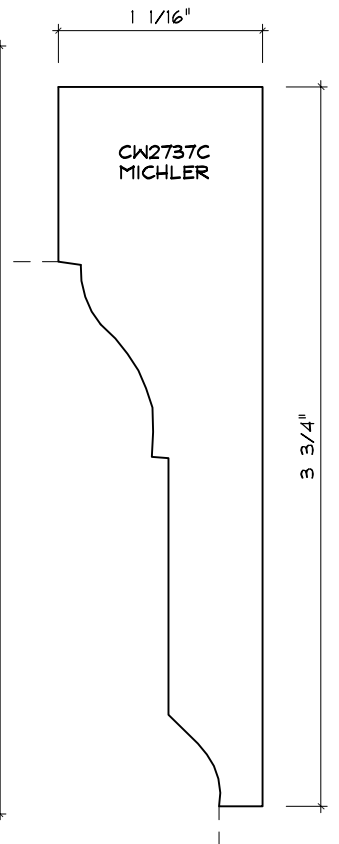

Crane Woodworking

CASING MOULDING PROFILES

As of October 1, 2010
Original Casing Styles
Available

Crane Woodworking 15 Rockland Road South Norwalk, CT 06854

203 852-9229, Fax 203 853-4799, E-fax 203 538-2838

CW791

CASING

CW1703C

CASING

CASING

CASING

CASING

CW1757W
CROWN LANE

CWI761
NO KNIFE

CASING

CASING

CASING

CASING

CASING

CASING