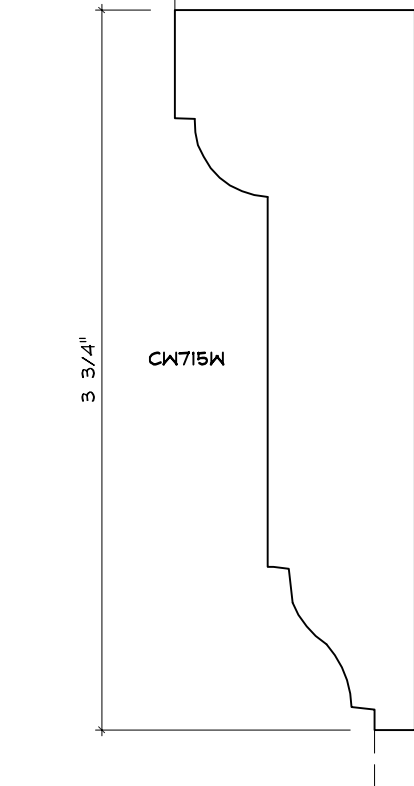

# CASING MOULDING PROFILES

As of October 1, 2010  
Original Casing Styles  
Available

Crane Woodworking 15 Rockland Road South Norwalk, CT 06854

203 852-9229, Fax 203 853-4799, E-fax 203 538-2838

CASING

2

CASING