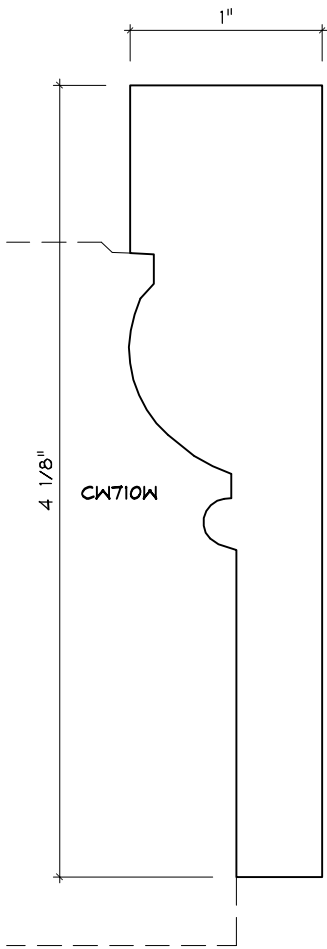

# CASING MOULDING PROFILES

As of October 1, 2010  
Original Casing Styles  
Available

Crane Woodworking 15 Rockland Road South Norwalk, CT 06854

203 852-9229, Fax 203 853-4799, E-fax 203 538-2838

CASING

2

CASING