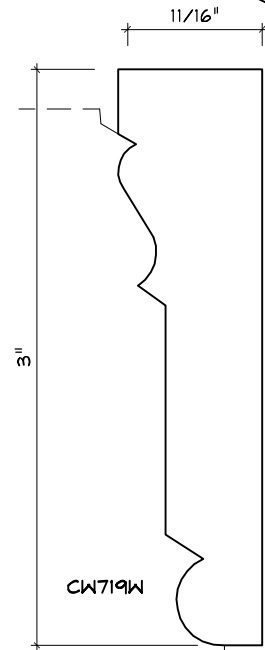

Crane Woodworking

CASING MOULDING PROFILES

As of October 1, 2010
Original Casing Styles
Available

Crane Woodworking 15 Rockland Road South Norwalk, CT 06854

203 852-9229, Fax 203 853-4799, E-fax 203 538-2838

CASING

CASING

CASING

CASING

CW768

CASING

CW784

CASING