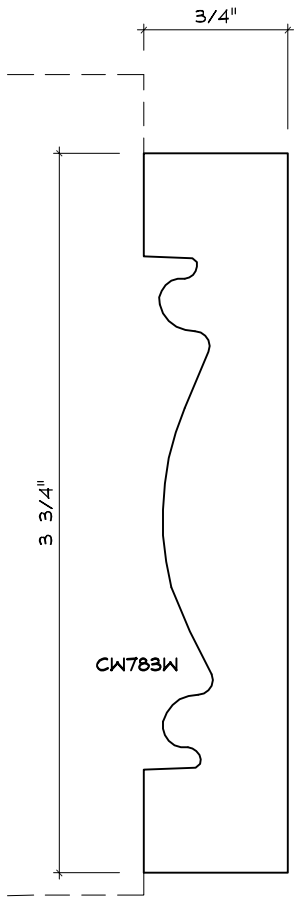

Crane Woodworking

CASING MOULDING PROFILES

As of October 1, 2010
Original Casing Styles
Available

Crane Woodworking 15 Rockland Road South Norwalk, CT 06854

203 852-9229, Fax 203 853-4799, E-fax 203 538-2838

CASING

CASING

CASING

CASING

CW768

CASING

CW784

CASING

CW791

CASING

CW1703C

CASING

CASING

CASING

CASING

CW1757W
CROWN LANE