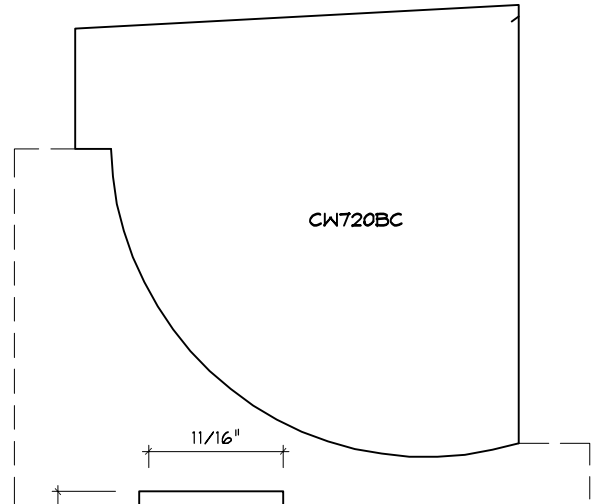

Crane Woodworking

CASING MOULDING PROFILES

As of October 1, 2010
Original Casing Styles
Available

Crane Woodworking 15 Rockland Road South Norwalk, CT 06854

203 852-9229, Fax 203 853-4799, E-fax 203 538-2838

CASING

CASING

CASING

CASING

CW768

CASING

CW784

CASING