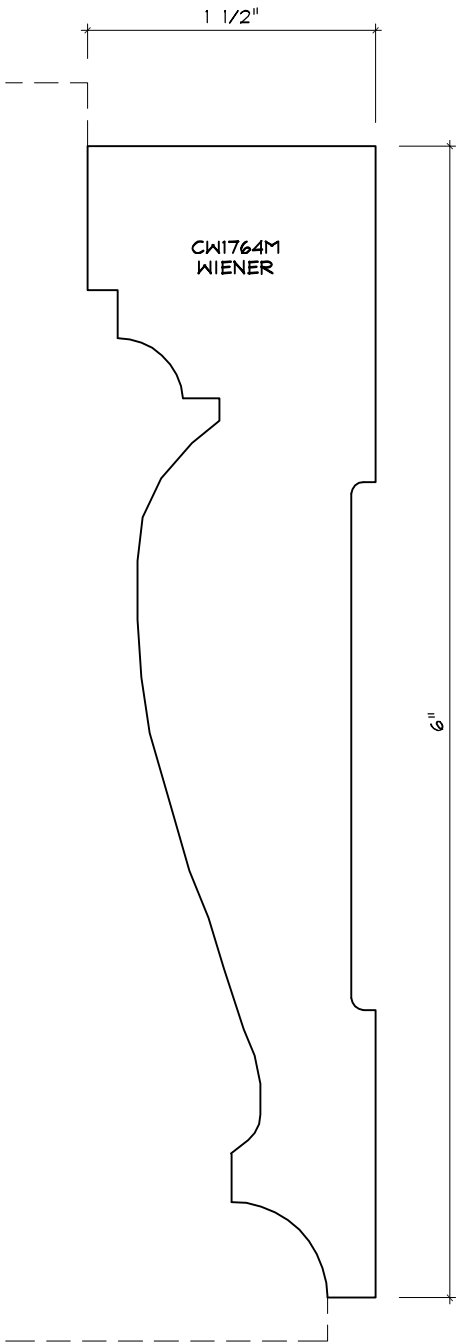

# CASING MOULDING PROFILES

As of October 1, 2010  
Original Casing Styles  
Available

Crane Woodworking 15 Rockland Road South Norwalk, CT 06854

203 852-9229, Fax 203 853-4799, E-fax 203 538-2838

CASING

2

CASING

CW1703C

CASING

CASING

CASING

CASING

CW1757W  
CROWN LANE

CWI761  
NO KNIFE

CASING