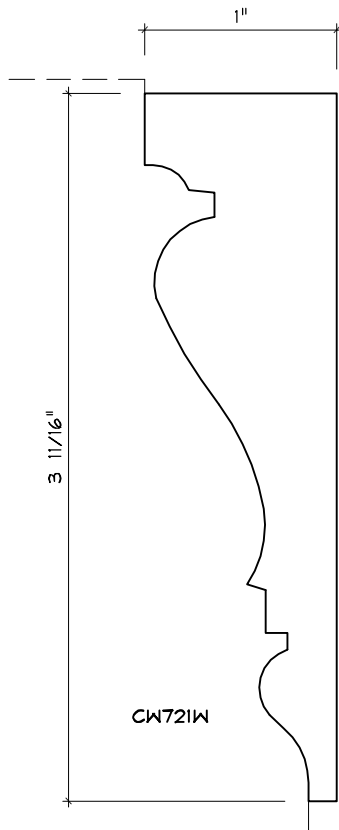

Crane Woodworking

CASING MOULDING PROFILES

As of October 1, 2010
Original Casing Styles
Available

Crane Woodworking 15 Rockland Road South Norwalk, CT 06854

203 852-9229, Fax 203 853-4799, E-fax 203 538-2838

CASING

CASING

CASING

CASING

CW768

CASING

CW784

CASING