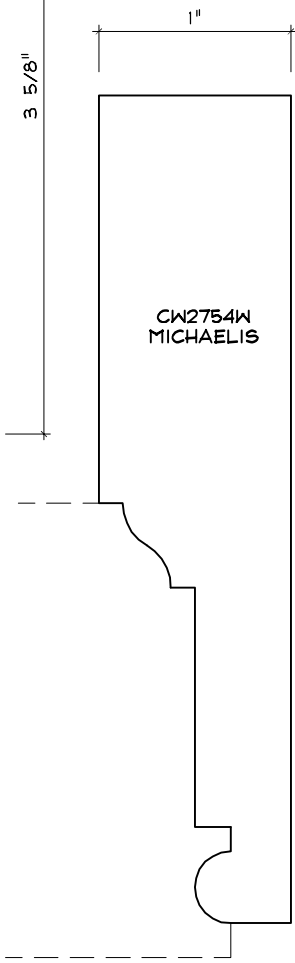

Crane Woodworking

CASING MOULDING PROFILES

As of October 1, 2010
Original Casing Styles
Available

Crane Woodworking 15 Rockland Road South Norwalk, CT 06854

203 852-9229, Fax 203 853-4799, E-fax 203 538-2838

CW791

CASING

CW1703C

CASING

CASING

CASING

CASING

CW1757W
CROWN LANE

CWI761
NO KNIFE

CASING

CASING

CASING

CASING

CASING

CASING