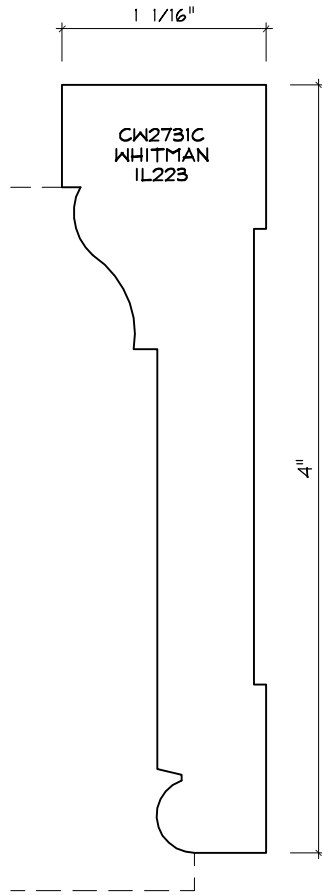

# CASING MOULDING PROFILES

As of October 1, 2010  
Original Casing Styles  
Available

Crane Woodworking 15 Rockland Road South Norwalk, CT 06854

203 852-9229, Fax 203 853-4799, E-fax 203 538-2838

CASING

2

CASING

CW1703C

CASING

CASING

CASING

CASING

CW1757W  
CROWN LANE

CWI761  
NO KNIFE

CASING

CASING

CASING

CASING

CASING

**CASING**