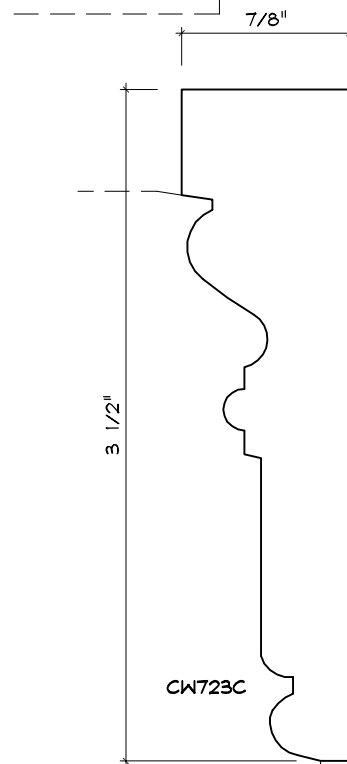

# CASING MOULDING PROFILES

As of October 1, 2010  
Original Casing Styles  
Available

Crane Woodworking 15 Rockland Road South Norwalk, CT 06854

203 852-9229, Fax 203 853-4799, E-fax 203 538-2838

CASING

2

CASING