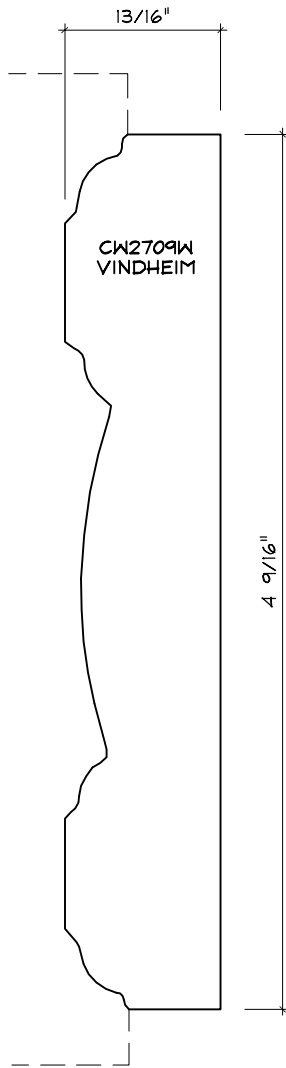

Crane Woodworking

CASING MOULDING PROFILES

As of October 1, 2010
Original Casing Styles
Available

Crane Woodworking 15 Rockland Road South Norwalk, CT 06854

203 852-9229, Fax 203 853-4799, E-fax 203 538-2838

CASING

CASING

CASING

CASING

CW768

CASING

CW784

CASING

CW791

CASING

CW1703C

CASING

CASING

CASING

CASING

CW1757W
CROWN LANE

CWI761
NO KNIFE

CASING

CASING

CASING

CASING

CASING

CASING