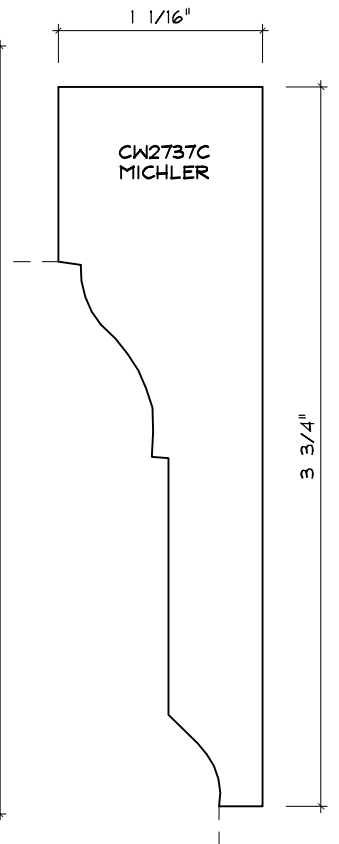

# CASING MOULDING PROFILES

As of October 1, 2010  
Original Casing Styles  
Available

Crane Woodworking 15 Rockland Road South Norwalk, CT 06854

203 852-9229, Fax 203 853-4799, E-fax 203 538-2838

CASING

2

CASING

CW1703C

CASING

CASING

CASING

CASING

CW1757W  
CROWN LANE

CWI761  
NO KNIFE

CASING

CASING

CASING

CASING

CASING

**CASING**