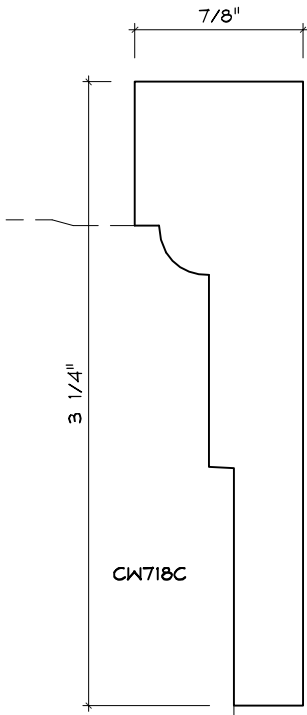

# CASING MOULDING PROFILES

As of October 1, 2010  
Original Casing Styles  
Available

Crane Woodworking 15 Rockland Road South Norwalk, CT 06854

203 852-9229, Fax 203 853-4799, E-fax 203 538-2838

CASING

2

CASING