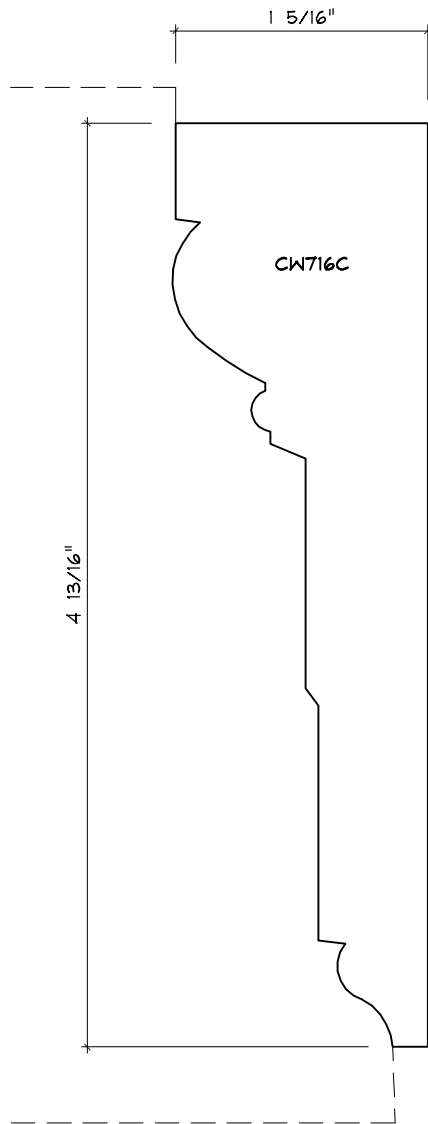

# CASING MOULDING PROFILES

As of October 1, 2010  
Original Casing Styles  
Available

Crane Woodworking 15 Rockland Road South Norwalk, CT 06854

203 852-9229, Fax 203 853-4799, E-fax 203 538-2838

CASING

2

CASING