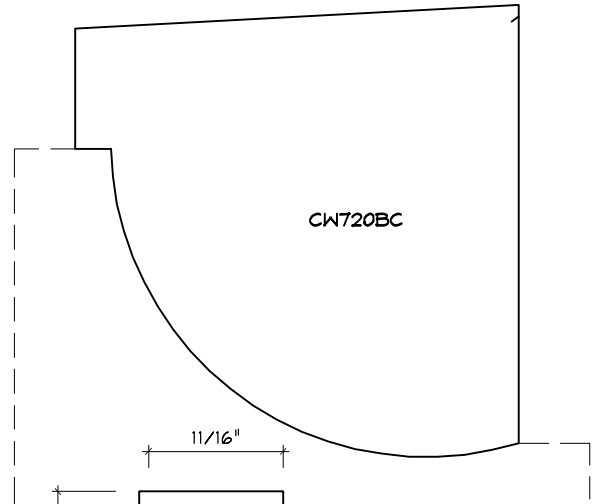

# CASING MOULDING PROFILES

As of October 1, 2010  
Original Casing Styles  
Available

Crane Woodworking 15 Rockland Road South Norwalk, CT 06854

203 852-9229, Fax 203 853-4799, E-fax 203 538-2838

CASING

2

CASING