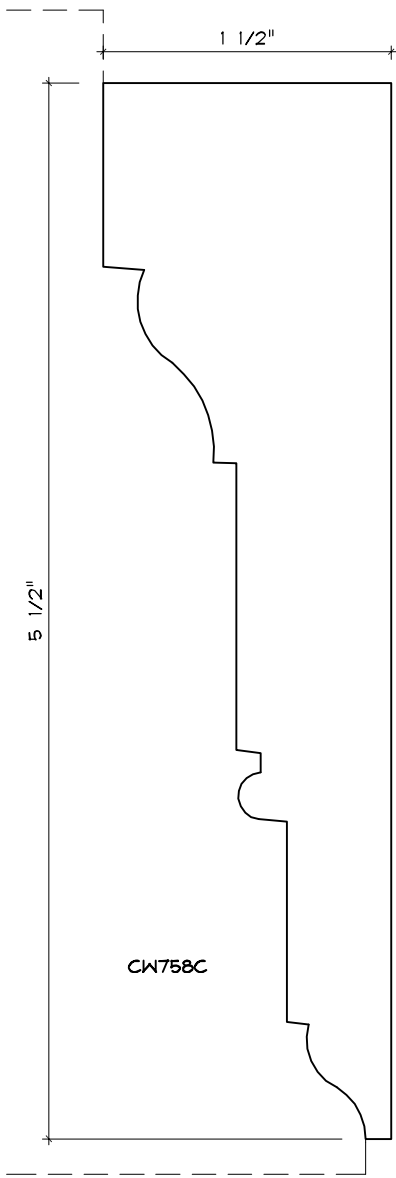

Crane Woodworking

CASING MOULDING PROFILES

As of October 1, 2010
Original Casing Styles
Available

Crane Woodworking 15 Rockland Road South Norwalk, CT 06854

203 852-9229, Fax 203 853-4799, E-fax 203 538-2838

CASING

CASING

CASING

CASING

CW768

CASING

CW784

CASING

CW791

CASING

CW1703C

CASING

CASING

CASING

CASING

CW1757W
CROWN LANE