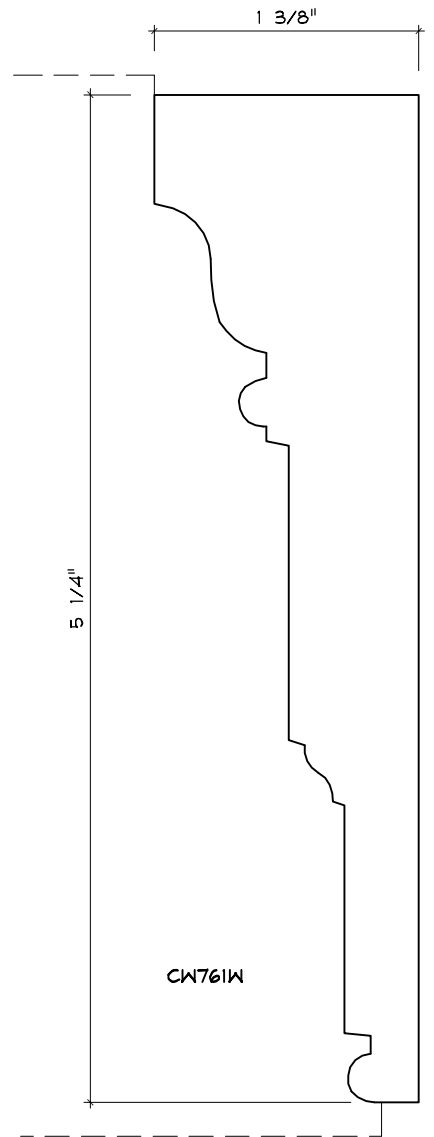

Crane Woodworking

CASING MOULDING PROFILES

As of October 1, 2010
Original Casing Styles
Available

Crane Woodworking 15 Rockland Road South Norwalk, CT 06854

203 852-9229, Fax 203 853-4799, E-fax 203 538-2838

CASING

CASING

CASING

CASING

CW768

CASING

CW784

CASING

CW791

CASING

CW1703C

CASING

CASING

CASING

CASING

CW1757W
CROWN LANE