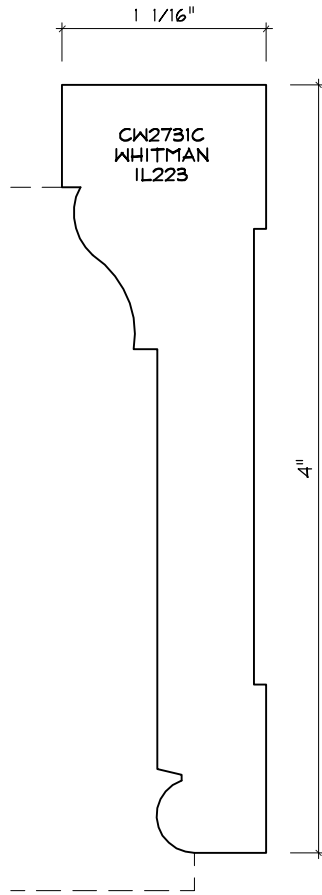

Crane Woodworking

CASING MOULDING PROFILES

As of October 1, 2010
Original Casing Styles
Available

Crane Woodworking 15 Rockland Road South Norwalk, CT 06854

203 852-9229, Fax 203 853-4799, E-fax 203 538-2838

CASING

CASING

CASING

CASING

CW768

CASING

CW784

CASING

CW791

CASING

CW1703C

CASING

CASING

CASING

CASING

CW1757W
CROWN LANE

CWI761
NO KNIFE

CASING

CASING

CASING

CASING

CASING

CASING