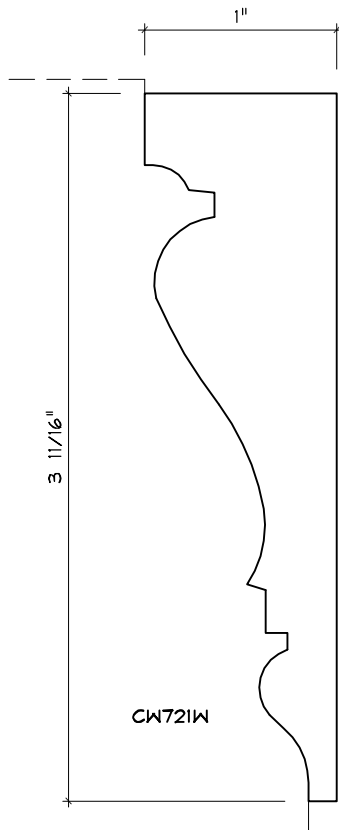

# CASING MOULDING PROFILES

As of October 1, 2010  
Original Casing Styles  
Available

Crane Woodworking 15 Rockland Road South Norwalk, CT 06854

203 852-9229, Fax 203 853-4799, E-fax 203 538-2838

CASING

2

CASING