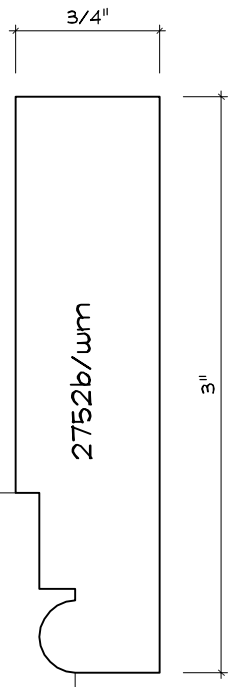

Crane Woodworking

CASING MOULDING PROFILES

As of October 1, 2010
Original Casing Styles
Available

Crane Woodworking 15 Rockland Road South Norwalk, CT 06854

203 852-9229, Fax 203 853-4799, E-fax 203 538-2838

CW791

CASING

CW1703C

CASING

CASING

CASING

CASING

CW1757W
CROWN LANE

CWI761
NO KNIFE

CASING

CASING

CASING

CASING

CASING

CASING