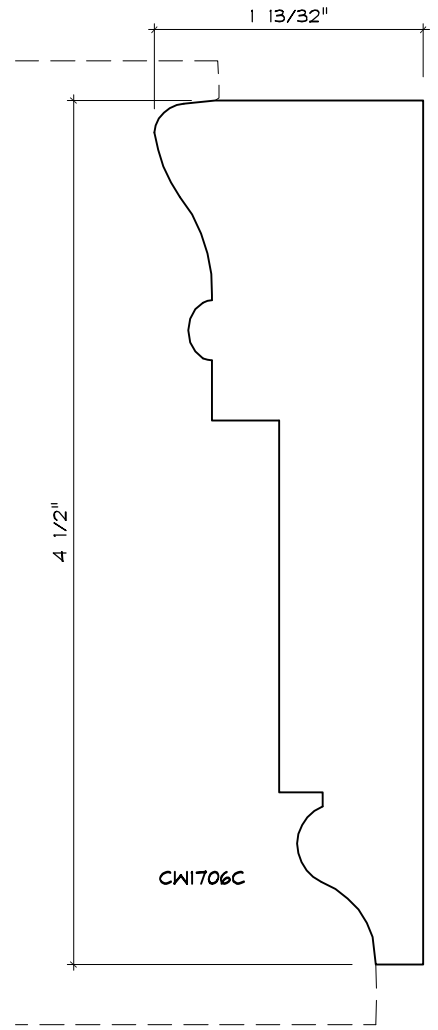

Crane Woodworking

CASING MOULDING PROFILES

As of October 1, 2010
Original Casing Styles
Available

Crane Woodworking 15 Rockland Road South Norwalk, CT 06854

203 852-9229, Fax 203 853-4799, E-fax 203 538-2838

CASING

CASING

CASING

CASING

CW768

CASING

CW784

CASING

CW791

CASING

CW1703C

CASING

CASING

CASING

CASING

CW1757W
CROWN LANE