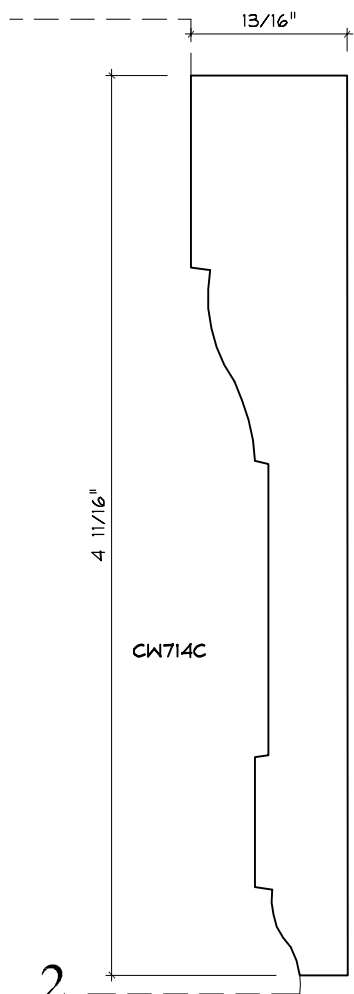

Crane Woodworking

CASING MOULDING PROFILES

As of October 1, 2010
Original Casing Styles
Available

Crane Woodworking 15 Rockland Road South Norwalk, CT 06854

203 852-9229, Fax 203 853-4799, E-fax 203 538-2838

CASING

CASING

CASING

CASING

CW768

CASING

CW784

CASING

CW791

CASING

CW1703C

CASING

CASING

CASING

CASING

CW1757W
CROWN LANE