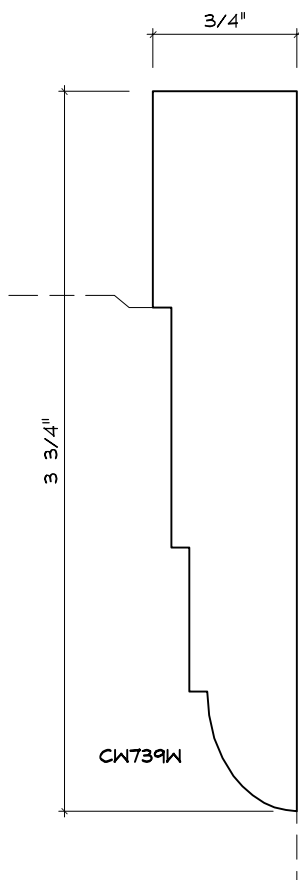

Crane Woodworking

CASING MOULDING PROFILES

As of October 1, 2010
Original Casing Styles
Available

Crane Woodworking 15 Rockland Road South Norwalk, CT 06854

203 852-9229, Fax 203 853-4799, E-fax 203 538-2838

CASING

CASING

CASING

CASING

CW768

CASING

CW784

CASING

CW791

CASING

CW1703C

CASING

CASING

CASING

CASING

CW1757W
CROWN LANE