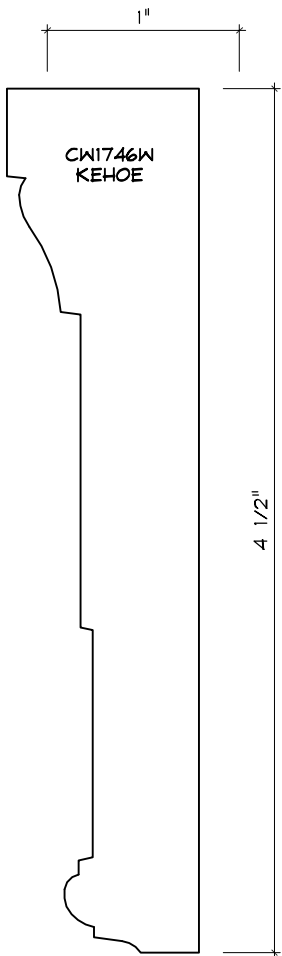

Crane Woodworking

CASING MOULDING PROFILES

As of October 1, 2010
Original Casing Styles
Available

Crane Woodworking 15 Rockland Road South Norwalk, CT 06854

203 852-9229, Fax 203 853-4799, E-fax 203 538-2838

CASING

CASING

CASING

CASING

CW768

CASING

CW784

CASING

CW791

CASING

CW1703C

CASING

CASING

CASING

CASING

CW1757W
CROWN LANE