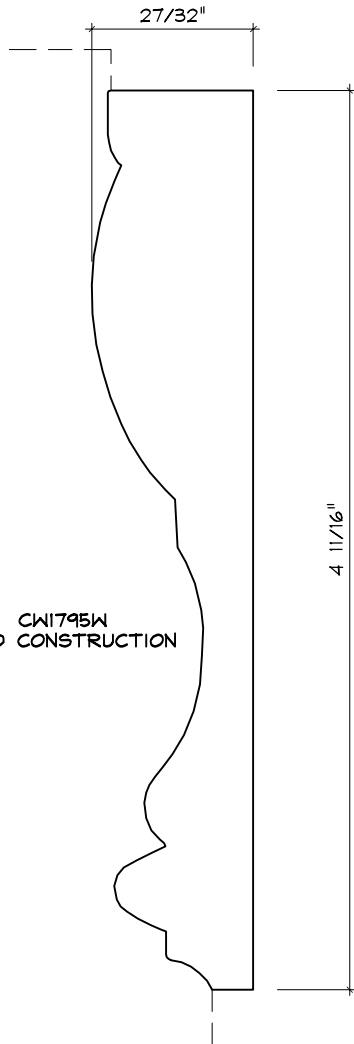

# CASING MOULDING PROFILES

As of October 1, 2010  
Original Casing Styles  
Available

Crane Woodworking 15 Rockland Road South Norwalk, CT 06854

203 852-9229, Fax 203 853-4799, E-fax 203 538-2838

CASING

2

CASING

CW1703C

CASING

CASING

CASING

CASING

CW1757W  
CROWN LANE

CWI761  
NO KNIFE

CASING