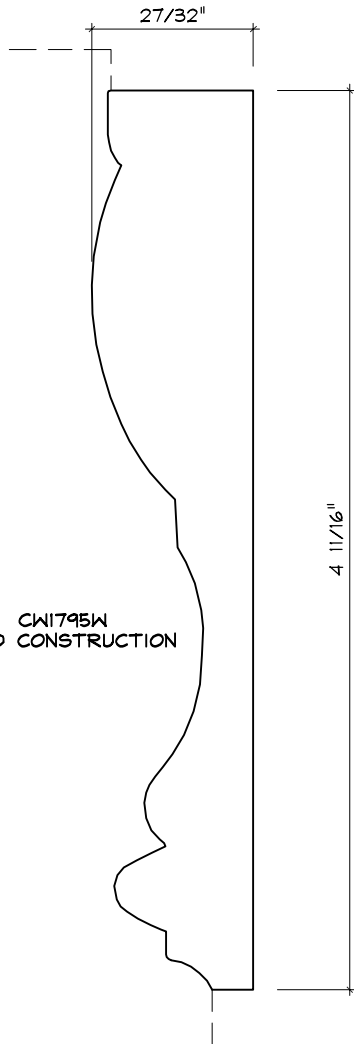

Crane Woodworking

CASING MOULDING PROFILES

As of October 1, 2010
Original Casing Styles
Available

Crane Woodworking 15 Rockland Road South Norwalk, CT 06854

203 852-9229, Fax 203 853-4799, E-fax 203 538-2838

CW791

CASING

CW1703C

CASING

CASING

CASING

CASING

CW1757W
CROWN LANE