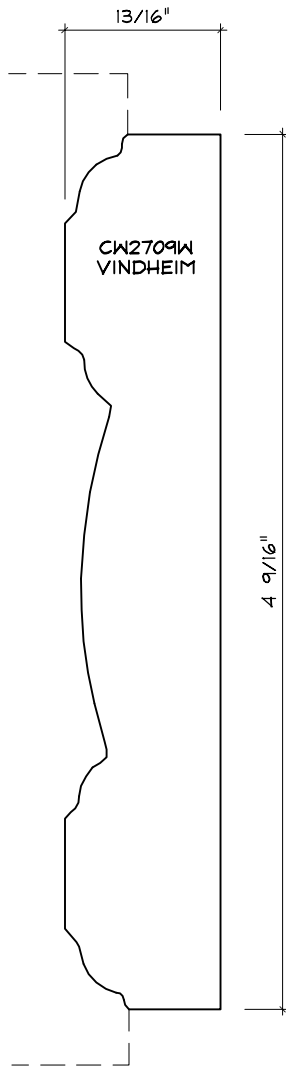

# CASING MOULDING PROFILES

As of October 1, 2010  
Original Casing Styles  
Available

Crane Woodworking 15 Rockland Road South Norwalk, CT 06854

203 852-9229, Fax 203 853-4799, E-fax 203 538-2838

CASING

2

CASING

CW1703C

CASING

CASING

CASING

CASING

CW1757W  
CROWN LANE

CWI761  
NO KNIFE

CASING