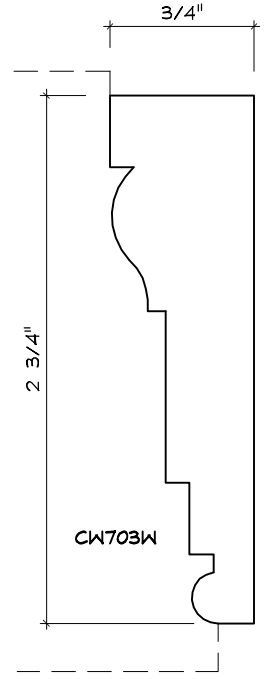

# CASING MOULDING PROFILES

As of October 1, 2010  
Original Casing Styles  
Available

Crane Woodworking 15 Rockland Road South Norwalk, CT 06854

203 852-9229, Fax 203 853-4799, E-fax 203 538-2838

CASING

2

CASING

CW1703C

CASING

CASING

CASING

CASING

CW1757W  
CROWN LANE

CWI761  
NO KNIFE

CASING