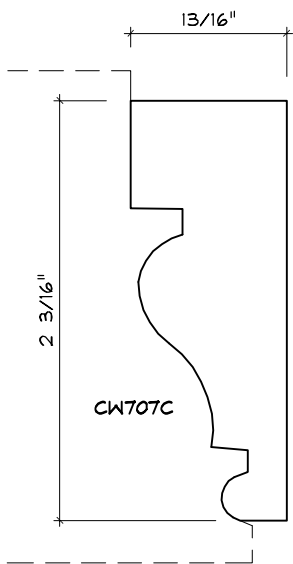

# CASING MOULDING PROFILES

As of October 1, 2010  
Original Casing Styles  
Available

Crane Woodworking 15 Rockland Road South Norwalk, CT 06854

203 852-9229, Fax 203 853-4799, E-fax 203 538-2838

CASING

2

CASING

CW1703C

CASING

CASING

CASING

CASING

CW1757W  
CROWN LANE

CWI761  
NO KNIFE

CASING