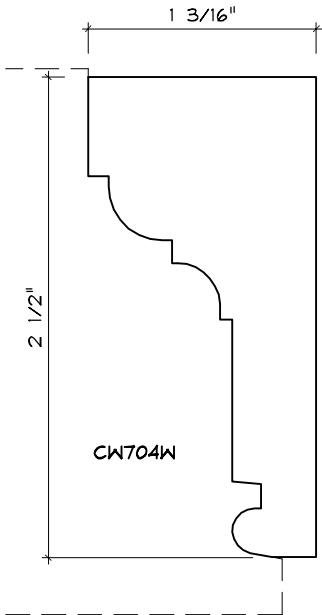

# CASING MOULDING PROFILES

As of October 1, 2010  
Original Casing Styles  
Available

Crane Woodworking 15 Rockland Road South Norwalk, CT 06854

203 852-9229, Fax 203 853-4799, E-fax 203 538-2838

CASING

2

CASING