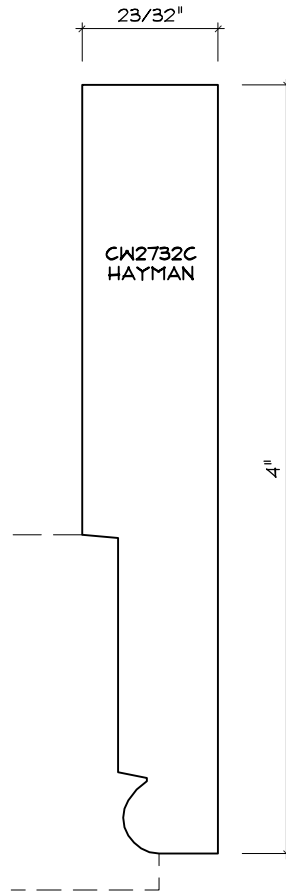

# CASING MOULDING PROFILES

As of October 1, 2010  
Original Casing Styles  
Available

Crane Woodworking 15 Rockland Road South Norwalk, CT 06854

203 852-9229, Fax 203 853-4799, E-fax 203 538-2838

CASING

2

CASING

CW1703C

CASING

CASING

CASING

CASING

CW1757W  
CROWN LANE

CWI761  
NO KNIFE

CASING

CASING

CASING

CASING

CASING

**CASING**