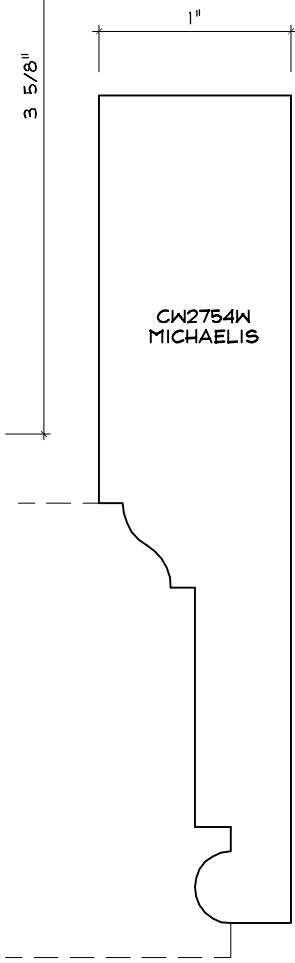

# CASING MOULDING PROFILES

As of October 1, 2010  
Original Casing Styles  
Available

Crane Woodworking 15 Rockland Road South Norwalk, CT 06854

203 852-9229, Fax 203 853-4799, E-fax 203 538-2838

CASING

2

CASING

CW1703C

CASING

CASING

CASING

CASING

CW1757W  
CROWN LANE

CWI761  
NO KNIFE

CASING

CASING

CASING

CASING

CASING

**CASING**