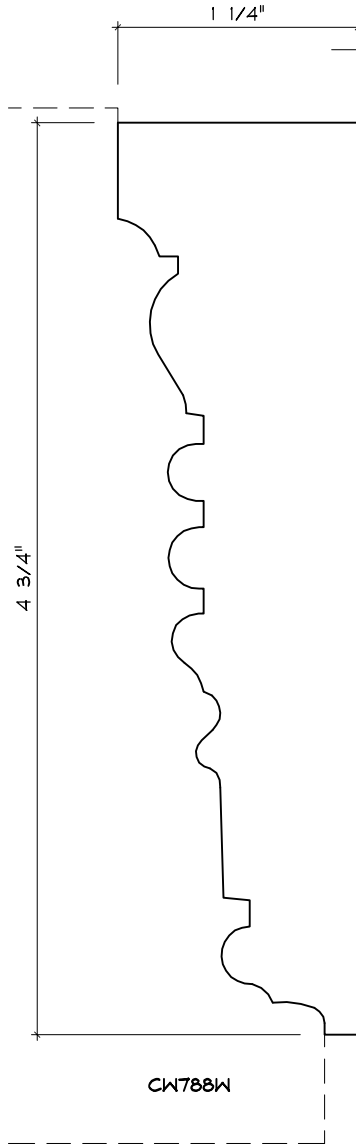

# CASING MOULDING PROFILES

As of October 1, 2010  
Original Casing Styles  
Available

Crane Woodworking 15 Rockland Road South Norwalk, CT 06854

203 852-9229, Fax 203 853-4799, E-fax 203 538-2838

CASING

2

CASING

CASING

CASING

CW768

CASING

CW784

CASING

CW791

CASING

CW1703C

CASING

CASING

CASING

CASING

CW1757W  
CROWN LANE

CWI761  
NO KNIFE

CASING