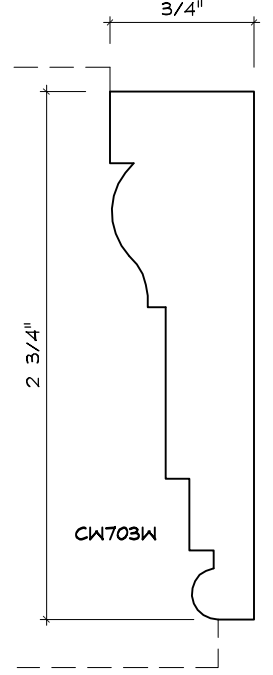

Crane Woodworking

CASING MOULDING PROFILES

As of October 1, 2010
Original Casing Styles
Available

Crane Woodworking 15 Rockland Road South Norwalk, CT 06854

203 852-9229, Fax 203 853-4799, E-fax 203 538-2838

CASING

CASING

CASING

CASING

CW768

CASING

CW784

CASING

CW791

CASING

CW1703C

CASING

CASING

CASING

CASING

CW1757W
CROWN LANE