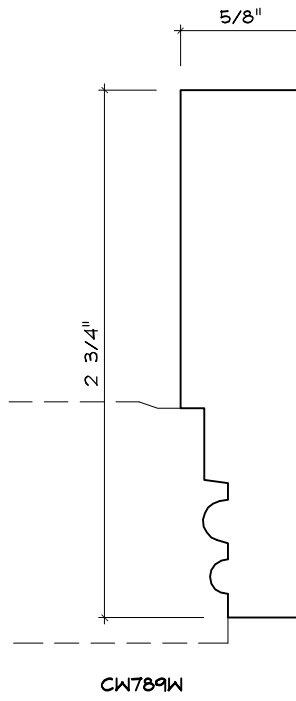

Crane Woodworking

CASING MOULDING PROFILES

As of October 1, 2010
Original Casing Styles
Available

Crane Woodworking 15 Rockland Road South Norwalk, CT 06854

203 852-9229, Fax 203 853-4799, E-fax 203 538-2838

CASING

CASING

CASING

CASING

CW768

CASING

CW784

CASING