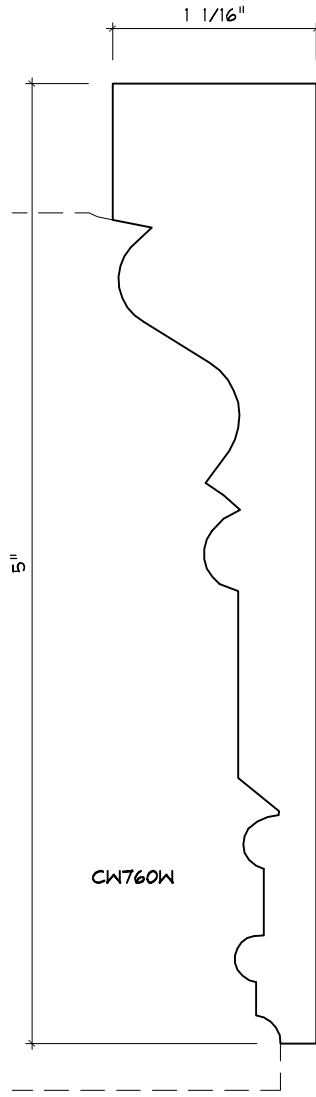

Crane Woodworking

CASING MOULDING PROFILES

As of October 1, 2010
Original Casing Styles
Available

Crane Woodworking 15 Rockland Road South Norwalk, CT 06854

203 852-9229, Fax 203 853-4799, E-fax 203 538-2838

CASING

CASING

CASING

CASING

CW768

CASING

CW784

CASING

CW791

CASING

CW1703C

CASING

CASING

CASING

CASING

CW1757W
CROWN LANE