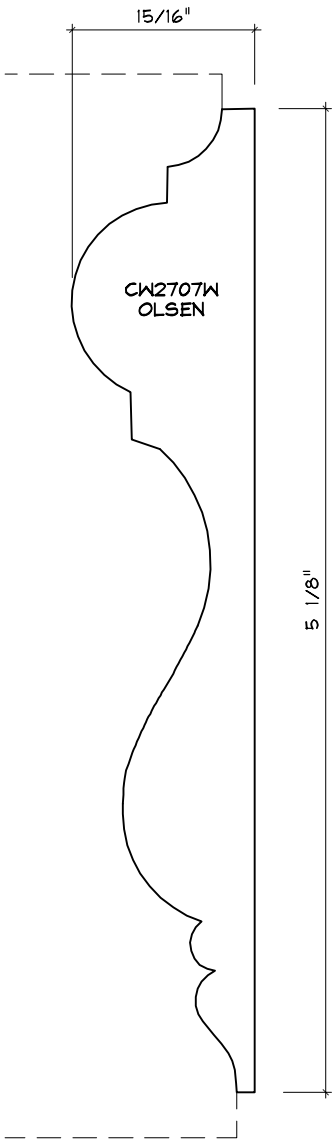

# CASING MOULDING PROFILES

As of October 1, 2010  
Original Casing Styles  
Available

Crane Woodworking 15 Rockland Road South Norwalk, CT 06854

203 852-9229, Fax 203 853-4799, E-fax 203 538-2838

CASING

2

CASING

CW1703C

CASING

CASING

CASING

CASING

CW1757W  
CROWN LANE

CWI761  
NO KNIFE

CASING