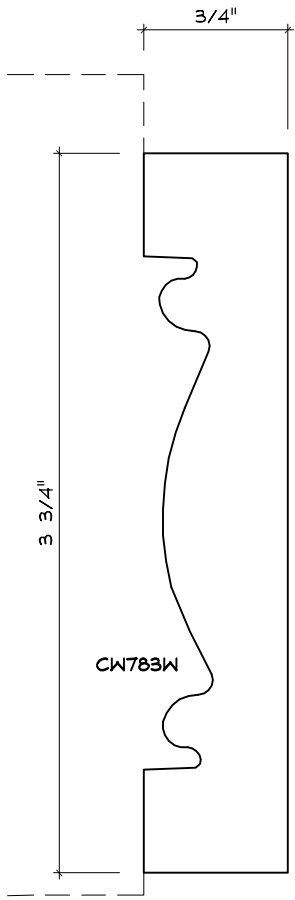

# CASING MOULDING PROFILES

As of October 1, 2010  
Original Casing Styles  
Available

Crane Woodworking 15 Rockland Road South Norwalk, CT 06854

203 852-9229, Fax 203 853-4799, E-fax 203 538-2838

CASING

2

CASING

CASING

CASING

CW768

CASING

CW784

CASING

CW791

CASING

CW1703C

CASING

CASING

CASING

CASING

CW1757W  
CROWN LANE

CWI761  
NO KNIFE

CASING