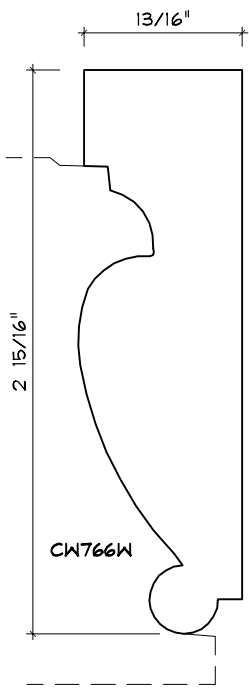

Crane Woodworking

CASING MOULDING PROFILES

As of October 1, 2010
Original Casing Styles
Available

Crane Woodworking 15 Rockland Road South Norwalk, CT 06854

203 852-9229, Fax 203 853-4799, E-fax 203 538-2838

CASING

CASING

CASING

CASING

CW768

CASING

CW784

CASING

CW791

CASING

CW1703C

CASING

CASING

CASING

CASING

CW1757W
CROWN LANE