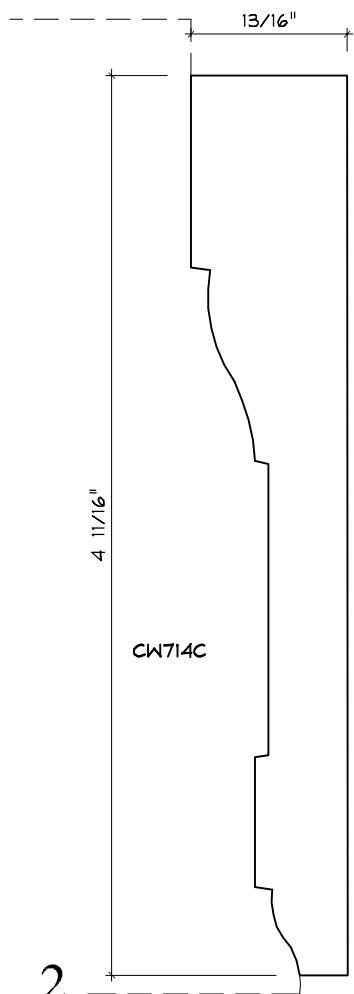

# CASING MOULDING PROFILES

As of October 1, 2010  
Original Casing Styles  
Available

Crane Woodworking 15 Rockland Road South Norwalk, CT 06854

203 852-9229, Fax 203 853-4799, E-fax 203 538-2838

CASING

2

CASING