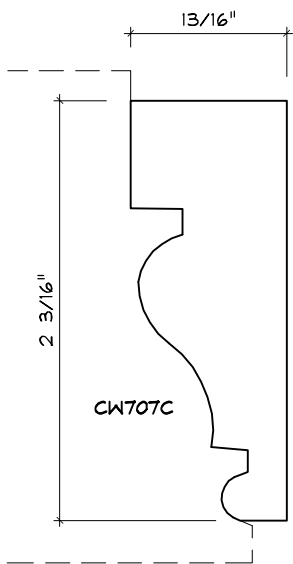

Crane Woodworking

CASING MOULDING PROFILES

As of October 1, 2010
Original Casing Styles
Available

Crane Woodworking 15 Rockland Road South Norwalk, CT 06854

203 852-9229, Fax 203 853-4799, E-fax 203 538-2838

CASING

CASING

CASING

CASING

CW768

CASING

CW784

CASING