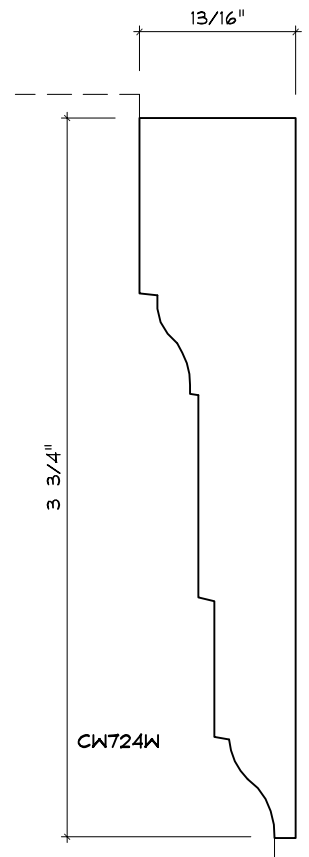

Crane Woodworking

CASING MOULDING PROFILES

As of October 1, 2010
Original Casing Styles
Available

Crane Woodworking 15 Rockland Road South Norwalk, CT 06854

203 852-9229, Fax 203 853-4799, E-fax 203 538-2838

CASING

CASING

CASING

CASING

CW768

CASING

CW784

CASING

CW791

CASING

CW1703C

CASING

CASING

CASING

CASING

CW1757W
CROWN LANE