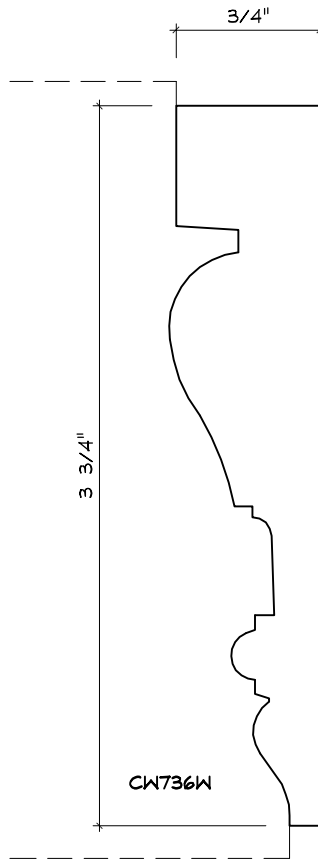

Crane Woodworking

CASING MOULDING PROFILES

As of October 1, 2010
Original Casing Styles
Available

Crane Woodworking 15 Rockland Road South Norwalk, CT 06854

203 852-9229, Fax 203 853-4799, E-fax 203 538-2838

CASING

CASING

CASING

CASING

CW768

CASING

CW784

CASING

CW791

CASING

CW1703C

CASING

CASING

CASING

CASING

CW1757W
CROWN LANE