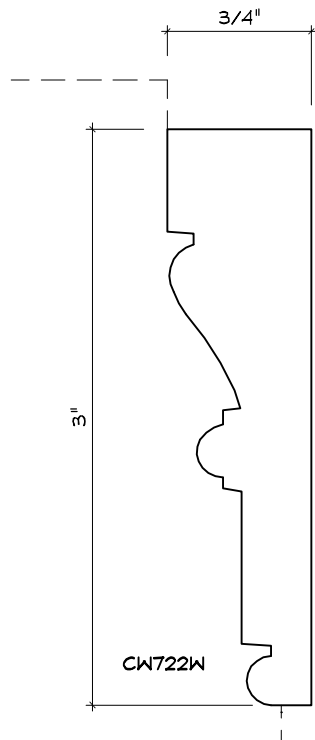

# CASING MOULDING PROFILES

As of October 1, 2010  
Original Casing Styles  
Available

Crane Woodworking 15 Rockland Road South Norwalk, CT 06854

203 852-9229, Fax 203 853-4799, E-fax 203 538-2838

CASING

2

CASING