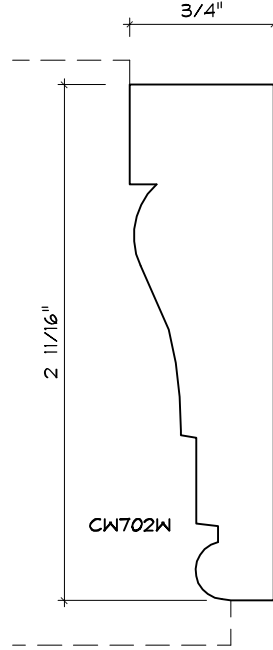

Crane Woodworking

CASING MOULDING PROFILES

As of October 1, 2010
Original Casing Styles
Available

Crane Woodworking 15 Rockland Road South Norwalk, CT 06854

203 852-9229, Fax 203 853-4799, E-fax 203 538-2838

CASING

CASING

CASING

CASING

CW768

CASING

CW784

CASING

CW791

CASING

CW1703C

CASING

CASING

CASING

CASING

CW1757W
CROWN LANE