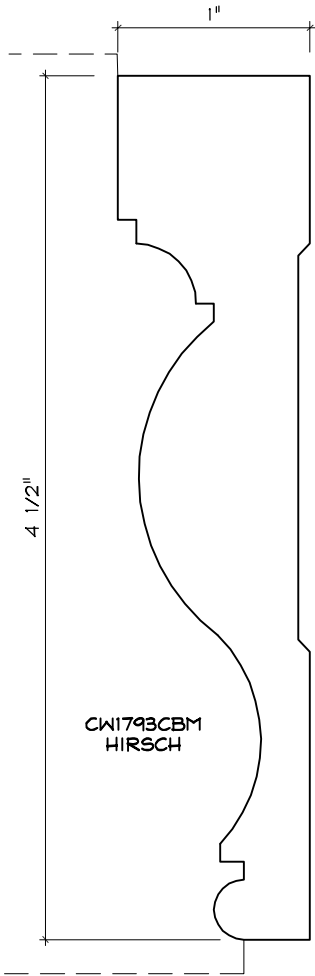

Crane Woodworking

CASING MOULDING PROFILES

As of October 1, 2010
Original Casing Styles
Available

Crane Woodworking 15 Rockland Road South Norwalk, CT 06854

203 852-9229, Fax 203 853-4799, E-fax 203 538-2838

CW791

CASING

CW1703C

CASING

CASING

CASING

CASING

CW1757W
CROWN LANE