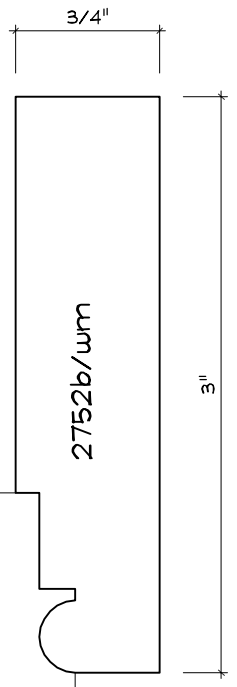

# CASING MOULDING PROFILES

As of October 1, 2010  
Original Casing Styles  
Available

Crane Woodworking 15 Rockland Road South Norwalk, CT 06854

203 852-9229, Fax 203 853-4799, E-fax 203 538-2838

CASING

2

CASING

CW1703C

CASING

CASING

CASING

CASING

CW1757W  
CROWN LANE

CWI761  
NO KNIFE

CASING

CASING

CASING

CASING

CASING

**CASING**