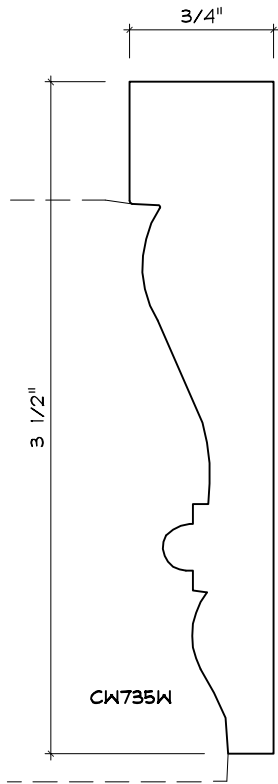

Crane Woodworking

CASING MOULDING PROFILES

As of October 1, 2010
Original Casing Styles
Available

Crane Woodworking 15 Rockland Road South Norwalk, CT 06854

203 852-9229, Fax 203 853-4799, E-fax 203 538-2838

CASING

CASING

CASING

CASING

CW768

CASING

CW784

CASING

CW791

CASING

CW1703C

CASING

CASING

CASING

CASING

CW1757W
CROWN LANE