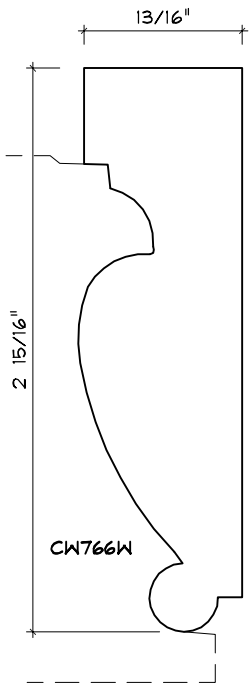

# CASING MOULDING PROFILES

As of October 1, 2010  
Original Casing Styles  
Available

Crane Woodworking 15 Rockland Road South Norwalk, CT 06854

203 852-9229, Fax 203 853-4799, E-fax 203 538-2838

CASING

2

CASING

CASING

CASING

CW768

CASING

CW784

CASING

CW791

CASING

CW1703C

CASING

CASING

CASING

CASING

CW1757W  
CROWN LANE

CWI761  
NO KNIFE

CASING