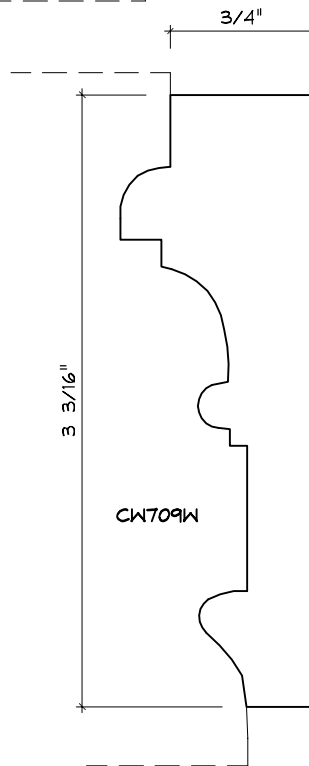

# CASING MOULDING PROFILES

As of October 1, 2010  
Original Casing Styles  
Available

Crane Woodworking 15 Rockland Road South Norwalk, CT 06854

203 852-9229, Fax 203 853-4799, E-fax 203 538-2838

CASING

2

CASING