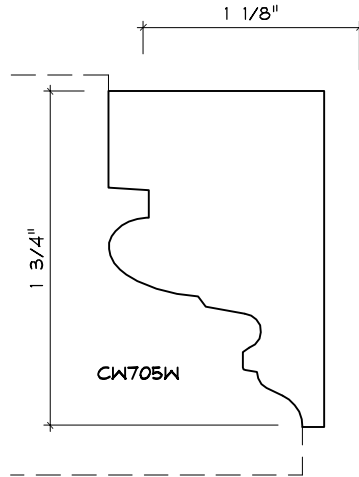

Crane Woodworking

CASING MOULDING PROFILES

As of October 1, 2010
Original Casing Styles
Available

Crane Woodworking 15 Rockland Road South Norwalk, CT 06854

203 852-9229, Fax 203 853-4799, E-fax 203 538-2838