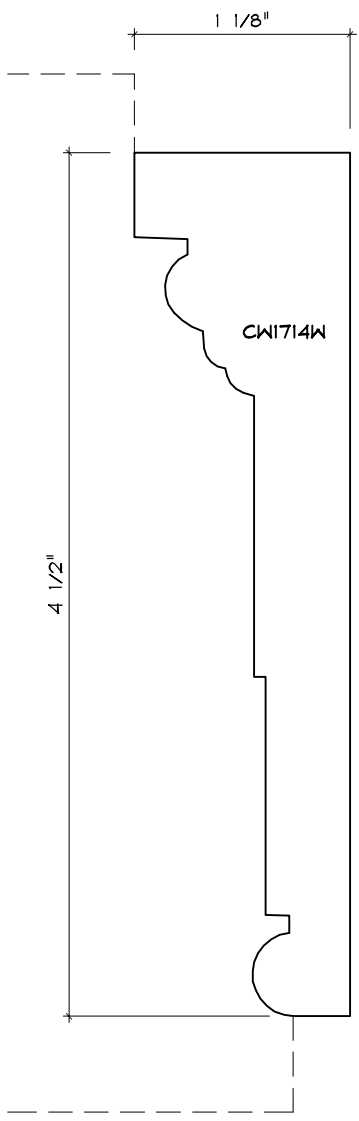

# CASING MOULDING PROFILES

As of October 1, 2010  
Original Casing Styles  
Available

Crane Woodworking 15 Rockland Road South Norwalk, CT 06854

203 852-9229, Fax 203 853-4799, E-fax 203 538-2838

CASING

2

CASING

CW1703C

CASING

CASING

CASING

CASING

CW1757W  
CROWN LANE

CWI761  
NO KNIFE

CASING