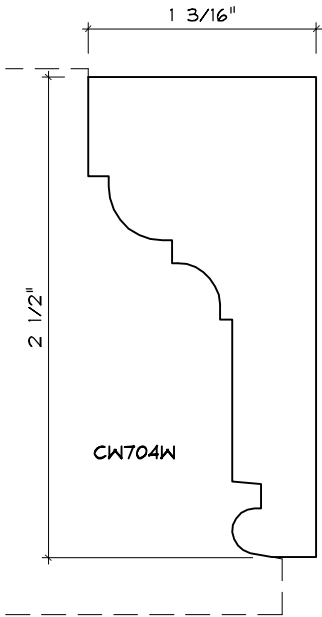

Crane Woodworking

CASING MOULDING PROFILES

As of October 1, 2010
Original Casing Styles
Available

Crane Woodworking 15 Rockland Road South Norwalk, CT 06854

203 852-9229, Fax 203 853-4799, E-fax 203 538-2838