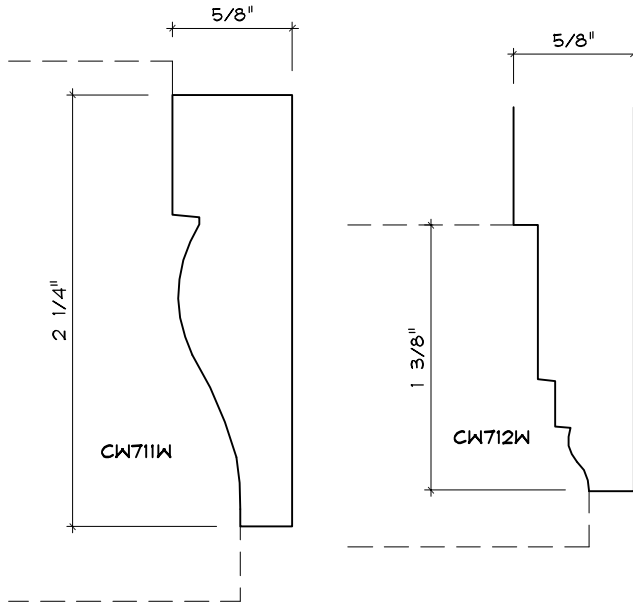

# CASING MOULDING PROFILES

As of October 1, 2010  
Original Casing Styles  
Available

Crane Woodworking 15 Rockland Road South Norwalk, CT 06854

203 852-9229, Fax 203 853-4799, E-fax 203 538-2838

CASING

2

CASING