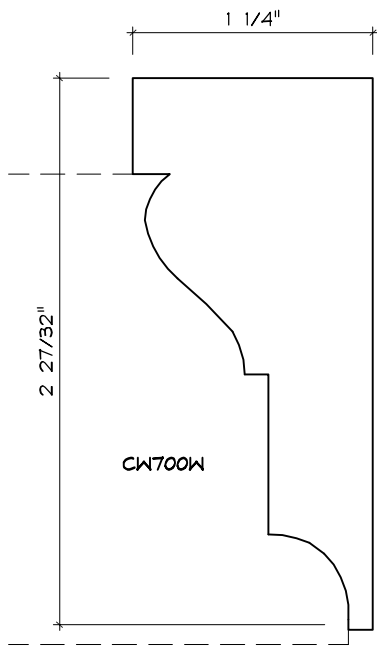

# CASING MOULDING PROFILES

As of October 1, 2010  
Original Casing Styles  
Available

Crane Woodworking 15 Rockland Road South Norwalk, CT 06854

203 852-9229, Fax 203 853-4799, E-fax 203 538-2838

CASING

2

CASING