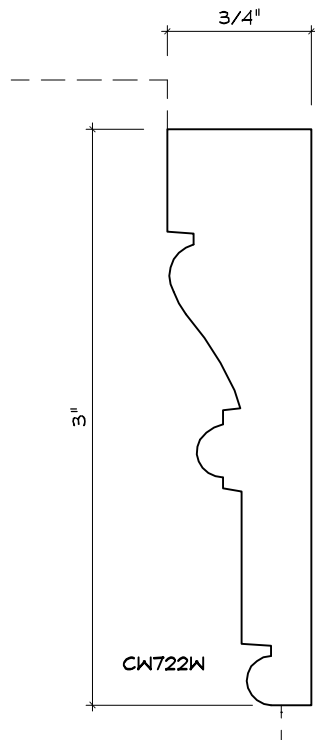

Crane Woodworking

CASING MOULDING PROFILES

As of October 1, 2010
Original Casing Styles
Available

Crane Woodworking 15 Rockland Road South Norwalk, CT 06854

203 852-9229, Fax 203 853-4799, E-fax 203 538-2838

CASING

CASING

CASING

CASING

CW768

CASING

CW784

CASING