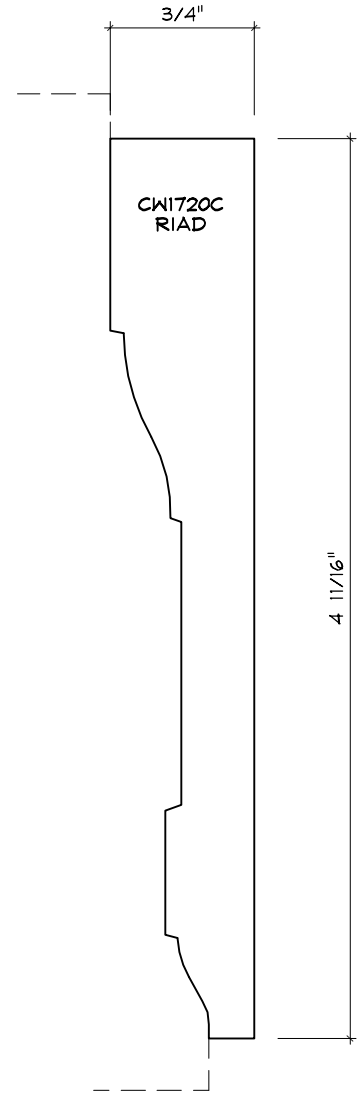

Crane Woodworking

CASING MOULDING PROFILES

As of October 1, 2010
Original Casing Styles
Available

Crane Woodworking 15 Rockland Road South Norwalk, CT 06854

203 852-9229, Fax 203 853-4799, E-fax 203 538-2838

CW791

CASING

CW1703C

CASING

CASING

CASING

CASING

CW1757W
CROWN LANE