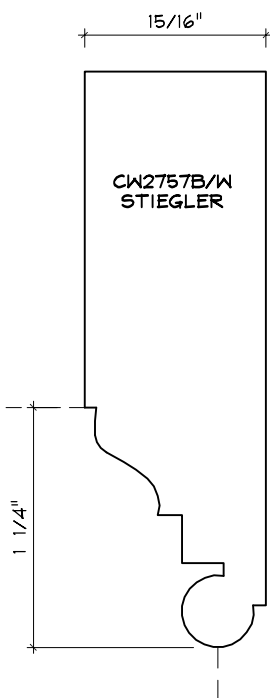

Crane Woodworking

CASING MOULDING PROFILES

As of October 1, 2010
Original Casing Styles
Available

Crane Woodworking 15 Rockland Road South Norwalk, CT 06854

203 852-9229, Fax 203 853-4799, E-fax 203 538-2838

CWI761
NO KNIFE

CASING

CASING

CASING

CASING

CASING

CASING