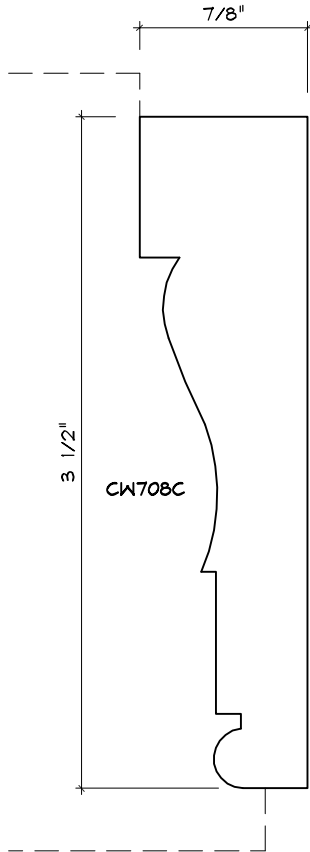

Crane Woodworking

CASING MOULDING PROFILES

As of October 1, 2010
Original Casing Styles
Available

Crane Woodworking 15 Rockland Road South Norwalk, CT 06854

203 852-9229, Fax 203 853-4799, E-fax 203 538-2838

CASING

CASING

CASING

CASING

CW768

CASING

CW784

CASING