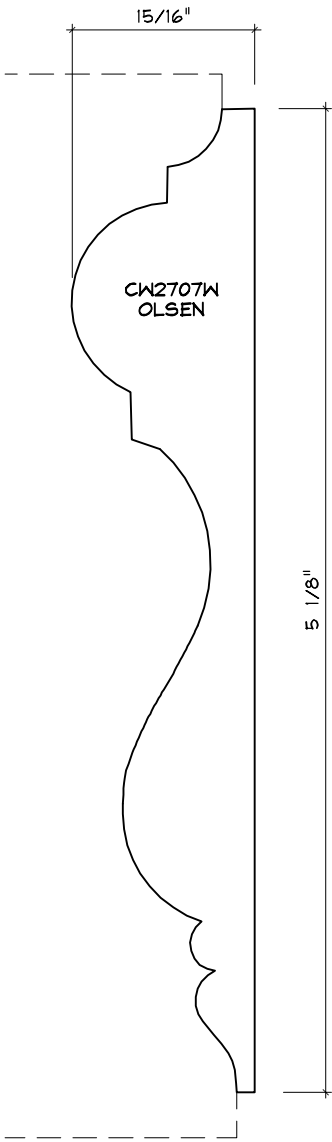

Crane Woodworking

CASING MOULDING PROFILES

As of October 1, 2010
Original Casing Styles
Available

Crane Woodworking 15 Rockland Road South Norwalk, CT 06854

203 852-9229, Fax 203 853-4799, E-fax 203 538-2838

CASING

CASING

CASING

CASING

CW768

CASING

CW784

CASING

CW791

CASING

CW1703C

CASING

CASING

CASING

CASING

CW1757W
CROWN LANE

CWI761
NO KNIFE

CASING

CASING

CASING

CASING

CASING

CASING