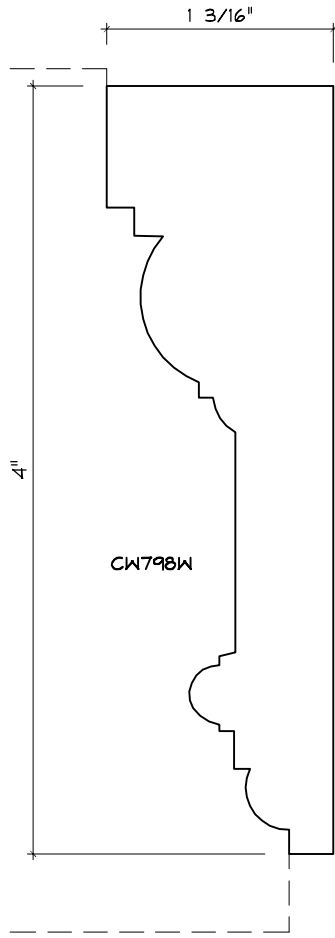

CASING

CW1703C