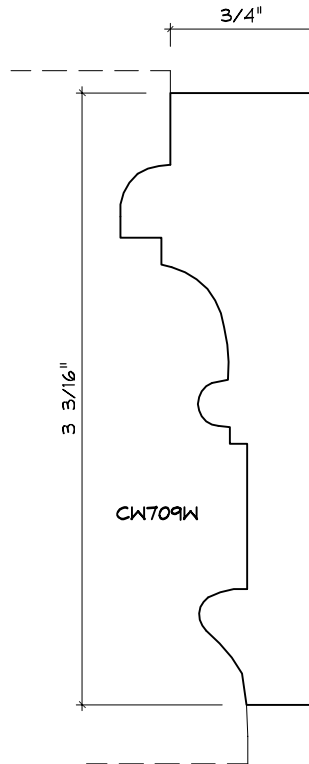

Crane Woodworking

CASING MOULDING PROFILES

As of October 1, 2010
Original Casing Styles
Available

Crane Woodworking 15 Rockland Road South Norwalk, CT 06854

203 852-9229, Fax 203 853-4799, E-fax 203 538-2838