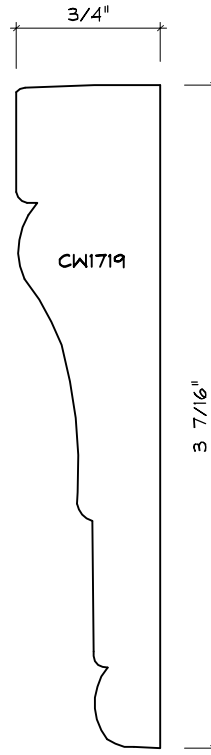

# CASING MOULDING PROFILES

As of October 1, 2010  
Original Casing Styles  
Available

Crane Woodworking 15 Rockland Road South Norwalk, CT 06854

203 852-9229, Fax 203 853-4799, E-fax 203 538-2838

CASING

2

CASING

CASING

CASING

CW768

CASING

CW784

CASING

CW791

CASING

CW1703C

CASING

CASING

CASING

CASING

CW1757W  
CROWN LANE

CWI761  
NO KNIFE

CASING