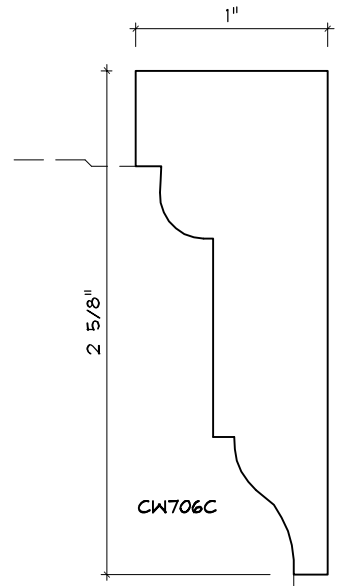

Crane Woodworking

CASING MOULDING PROFILES

As of October 1, 2010
Original Casing Styles
Available

Crane Woodworking 15 Rockland Road South Norwalk, CT 06854

203 852-9229, Fax 203 853-4799, E-fax 203 538-2838