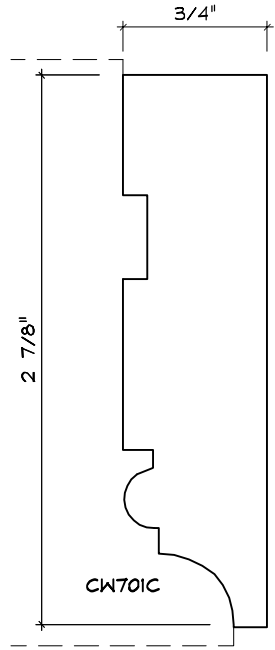

Crane Woodworking

CASING MOULDING PROFILES

As of October 1, 2010
Original Casing Styles
Available

Crane Woodworking 15 Rockland Road South Norwalk, CT 06854

203 852-9229, Fax 203 853-4799, E-fax 203 538-2838

CASING

CASING

CASING

CASING

CW768

CASING

CW784

CASING