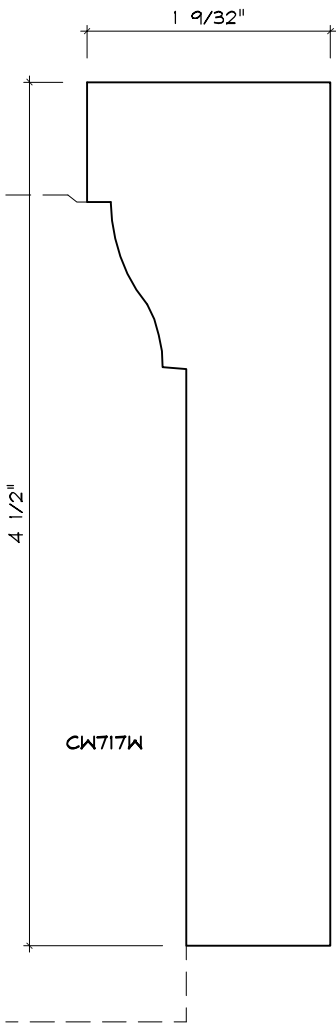

# CASING MOULDING PROFILES

As of October 1, 2010  
Original Casing Styles  
Available

Crane Woodworking 15 Rockland Road South Norwalk, CT 06854

203 852-9229, Fax 203 853-4799, E-fax 203 538-2838

CASING

2

CASING