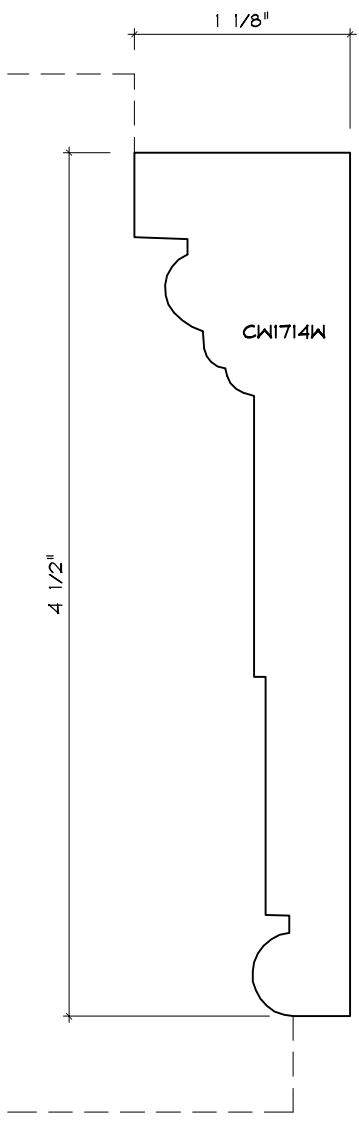

Crane Woodworking

CASING MOULDING PROFILES

As of October 1, 2010
Original Casing Styles
Available

Crane Woodworking 15 Rockland Road South Norwalk, CT 06854

203 852-9229, Fax 203 853-4799, E-fax 203 538-2838

CW791

CASING

CW1703C

CASING

CASING

CASING

CASING

CW1757W
CROWN LANE