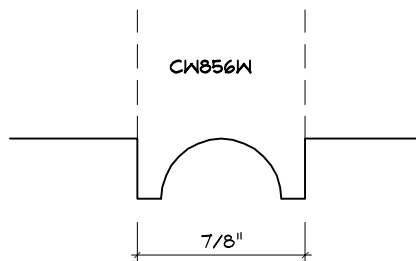

Crane Woodworking

BEAD AND T&G MOULDING PROFILES

As of October 1, 2010
Original Casing Styles
Available

Crane Woodworking 15 Rockland Road South Norwalk, CT 06854

203 852-9229, Fax 203 853-4799, E-fax 203 538-2838