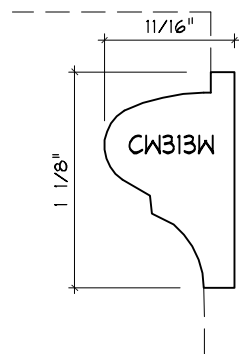

Crane Woodworking

NOSING MOULDING PROFILES

As of October 1, 2010
Original Casing Styles
Available

Crane Woodworking 15 Rockland Road South Norwalk, CT 06854

203 852-9229, Fax 203 853-4799, E-fax 203 538-2838