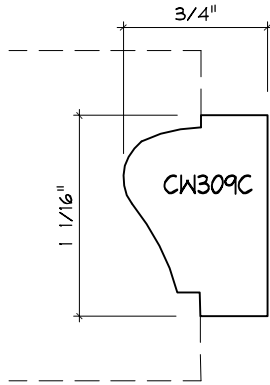

Crane Woodworking

NOSING MOULDING PROFILES

As of October 1, 2010
Original Casing Styles
Available

Crane Woodworking 15 Rockland Road South Norwalk, CT 06854

203 852-9229, Fax 203 853-4799, E-fax 203 538-2838