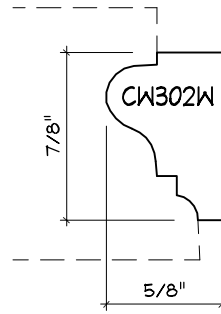

Crane Woodworking

NOSING MOULDING PROFILES

As of October 1, 2010
Original Casing Styles
Available

Crane Woodworking 15 Rockland Road South Norwalk, CT 06854

203 852-9229, Fax 203 853-4799, E-fax 203 538-2838