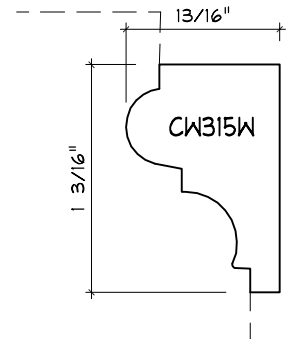

Crane Woodworking

NOSING MOULDING PROFILES

As of October 1, 2010
Original Casing Styles
Available

Crane Woodworking 15 Rockland Road South Norwalk, CT 06854

203 852-9229, Fax 203 853-4799, E-fax 203 538-2838