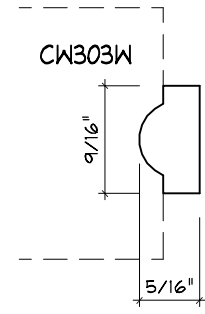

Crane Woodworking

NOSING MOULDING PROFILES

As of October 1, 2010
Original Casing Styles
Available

Crane Woodworking 15 Rockland Road South Norwalk, CT 06854

203 852-9229, Fax 203 853-4799, E-fax 203 538-2838