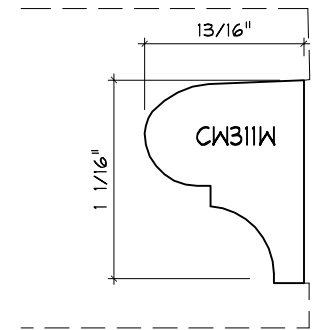

Crane Woodworking

NOSING MOULDING PROFILES

As of October 1, 2010
Original Casing Styles
Available

Crane Woodworking 15 Rockland Road South Norwalk, CT 06854

203 852-9229, Fax 203 853-4799, E-fax 203 538-2838