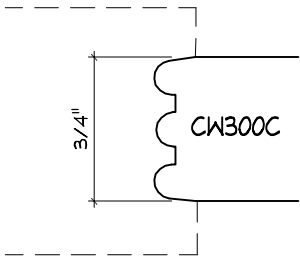

Crane Woodworking

NOSING MOULDING PROFILES

As of October 1, 2010
Original Casing Styles
Available

Crane Woodworking 15 Rockland Road South Norwalk, CT 06854

203 852-9229, Fax 203 853-4799, E-fax 203 538-2838