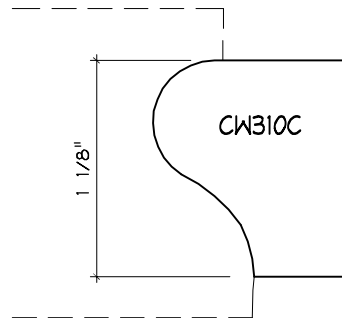

Crane Woodworking

NOSING MOULDING PROFILES

As of October 1, 2010
Original Casing Styles
Available

Crane Woodworking 15 Rockland Road South Norwalk, CT 06854

203 852-9229, Fax 203 853-4799, E-fax 203 538-2838