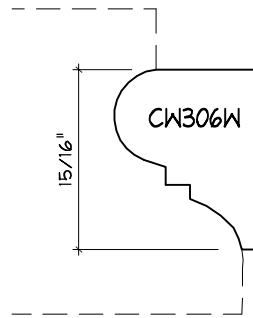

Crane Woodworking

NOSING MOULDING PROFILES

As of October 1, 2010
Original Casing Styles
Available

Crane Woodworking 15 Rockland Road South Norwalk, CT 06854

203 852-9229, Fax 203 853-4799, E-fax 203 538-2838