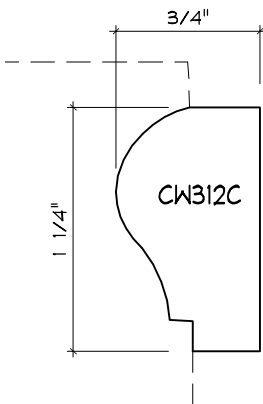

Crane Woodworking

NOSING MOULDING PROFILES

As of October 1, 2010
Original Casing Styles
Available

Crane Woodworking 15 Rockland Road South Norwalk, CT 06854

203 852-9229, Fax 203 853-4799, E-fax 203 538-2838