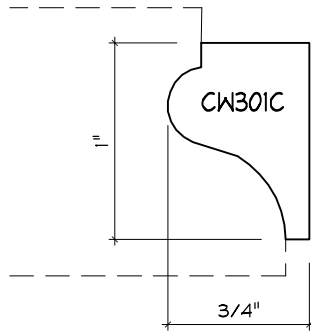

Crane Woodworking

NOSING MOULDING PROFILES

As of October 1, 2010
Original Casing Styles
Available

Crane Woodworking 15 Rockland Road South Norwalk, CT 06854

203 852-9229, Fax 203 853-4799, E-fax 203 538-2838