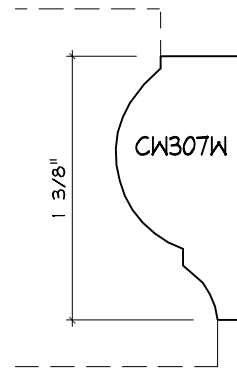

Crane Woodworking

NOSING MOULDING PROFILES

As of October 1, 2010
Original Casing Styles
Available

Crane Woodworking 15 Rockland Road South Norwalk, CT 06854

203 852-9229, Fax 203 853-4799, E-fax 203 538-2838