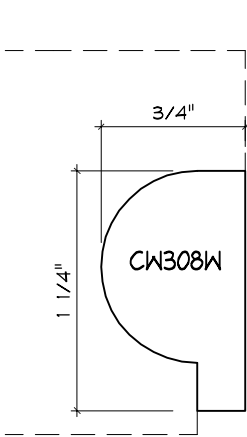

Crane Woodworking

NOSING MOULDING PROFILES

As of October 1, 2010
Original Casing Styles
Available

Crane Woodworking 15 Rockland Road South Norwalk, CT 06854

203 852-9229, Fax 203 853-4799, E-fax 203 538-2838