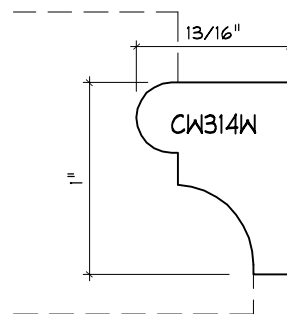

Crane Woodworking

NOSING MOULDING PROFILES

As of October 1, 2010
Original Casing Styles
Available

Crane Woodworking 15 Rockland Road South Norwalk, CT 06854

203 852-9229, Fax 203 853-4799, E-fax 203 538-2838