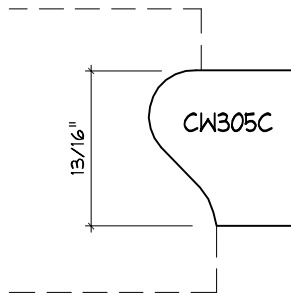

Crane Woodworking

NOSING MOULDING PROFILES

As of October 1, 2010
Original Casing Styles
Available

Crane Woodworking 15 Rockland Road South Norwalk, CT 06854

203 852-9229, Fax 203 853-4799, E-fax 203 538-2838