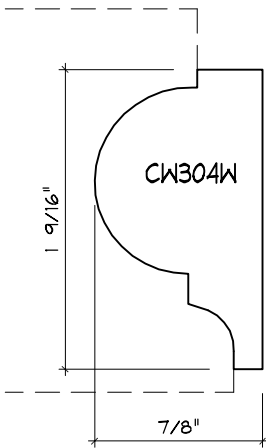

Crane Woodworking

NOSING MOULDING PROFILES

As of October 1, 2010
Original Casing Styles
Available

Crane Woodworking 15 Rockland Road South Norwalk, CT 06854

203 852-9229, Fax 203 853-4799, E-fax 203 538-2838