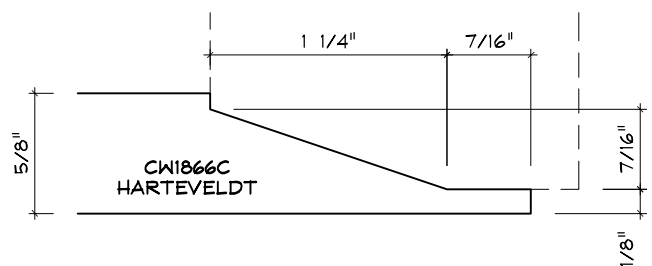

Crane Woodworking

RAISED PANEL MOULDING PROFILES

As of October 1, 2010
Original Casing Styles
Available

Crane Woodworking 15 Rockland Road South Norwalk, CT 06854

203 852-9229, Fax 203 853-4799, E-fax 203 538-2838