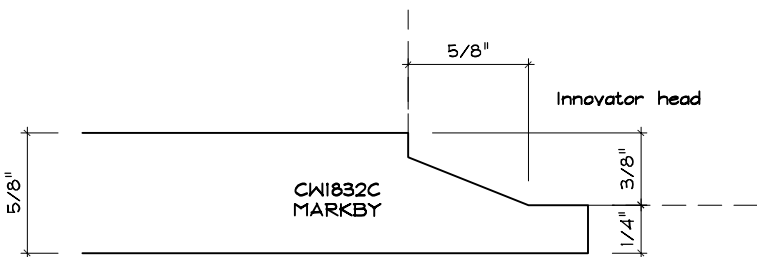

Crane Woodworking

RAISED PANEL MOULDING PROFILES

As of October 1, 2010
Original Casing Styles
Available

Crane Woodworking 15 Rockland Road South Norwalk, CT 06854

203 852-9229, Fax 203 853-4799, E-fax 203 538-2838