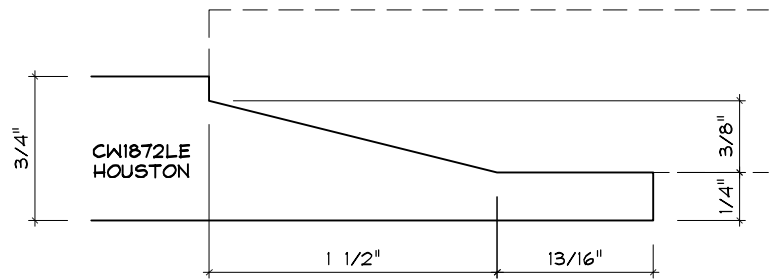

Crane Woodworking

RAISED PANEL MOULDING PROFILES

As of October 1, 2010
Original Casing Styles
Available

Crane Woodworking 15 Rockland Road South Norwalk, CT 06854

203 852-9229, Fax 203 853-4799, E-fax 203 538-2838