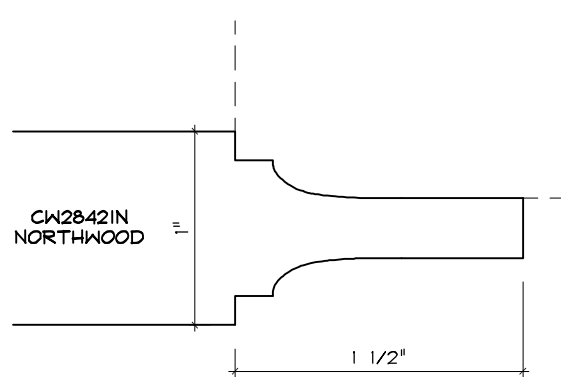

Crane Woodworking

RAISED PANEL MOULDING PROFILES

As of October 1, 2010
Original Casing Styles
Available

Crane Woodworking 15 Rockland Road South Norwalk, CT 06854

203 852-9229, Fax 203 853-4799, E-fax 203 538-2838

RAISED PANEL