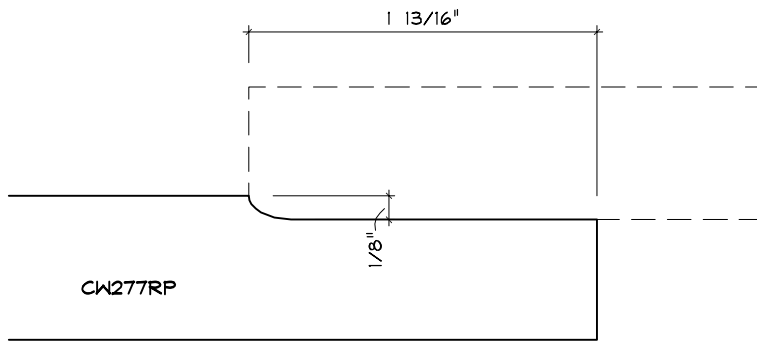

Crane Woodworking

RAISED PANEL MOULDING PROFILES

As of October 1, 2010
Original Casing Styles
Available

Crane Woodworking 15 Rockland Road South Norwalk, CT 06854

203 852-9229, Fax 203 853-4799, E-fax 203 538-2838

RAISED PANEL