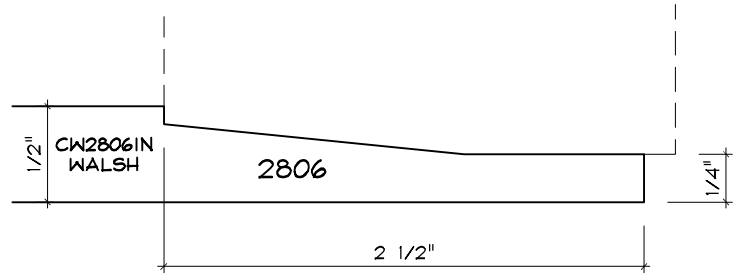

Crane Woodworking

RAISED PANEL MOULDING PROFILES

As of October 1, 2010
Original Casing Styles
Available

Crane Woodworking 15 Rockland Road South Norwalk, CT 06854

203 852-9229, Fax 203 853-4799, E-fax 203 538-2838