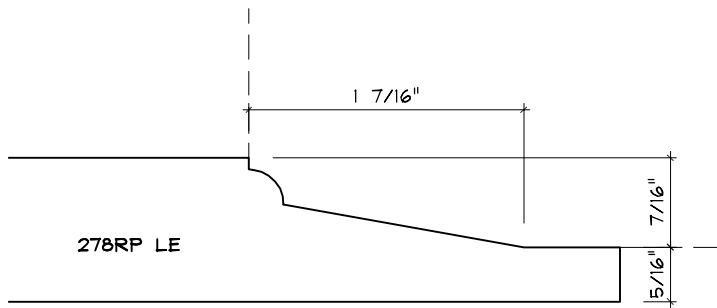

Crane Woodworking

RAISED PANEL MOULDING PROFILES

As of October 1, 2010
Original Casing Styles
Available

Crane Woodworking 15 Rockland Road South Norwalk, CT 06854

203 852-9229, Fax 203 853-4799, E-fax 203 538-2838

RAISED PANEL