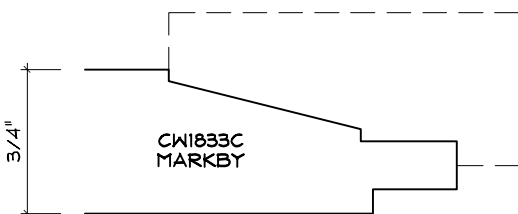

Crane Woodworking

RAISED PANEL MOULDING PROFILES

As of October 1, 2010
Original Casing Styles
Available

Crane Woodworking 15 Rockland Road South Norwalk, CT 06854

203 852-9229, Fax 203 853-4799, E-fax 203 538-2838