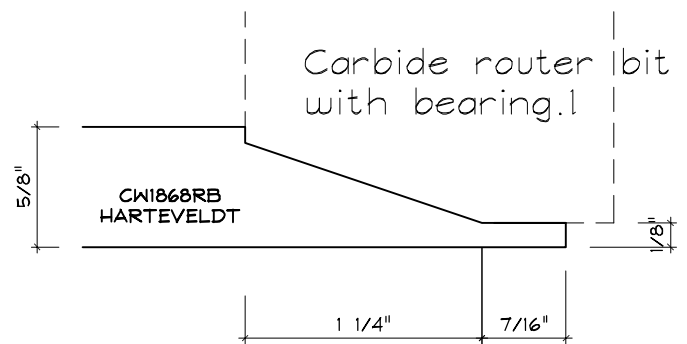

Crane Woodworking

RAISED PANEL MOULDING PROFILES

As of October 1, 2010
Original Casing Styles
Available

Crane Woodworking 15 Rockland Road South Norwalk, CT 06854

203 852-9229, Fax 203 853-4799, E-fax 203 538-2838

RAISED PANEL