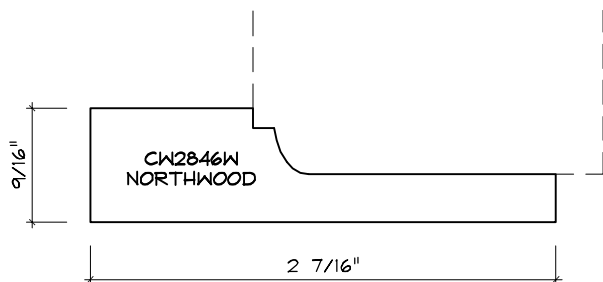

Crane Woodworking

RAISED PANEL MOULDING PROFILES

As of October 1, 2010
Original Casing Styles
Available

Crane Woodworking 15 Rockland Road South Norwalk, CT 06854

203 852-9229, Fax 203 853-4799, E-fax 203 538-2838

RAISED PANEL