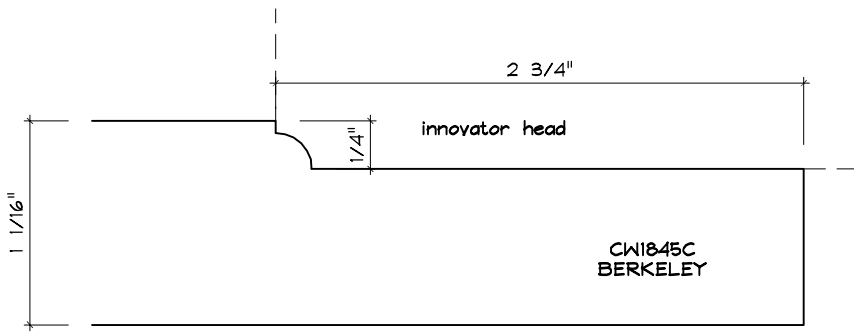

Crane Woodworking

RAISED PANEL MOULDING PROFILES

As of October 1, 2010
Original Casing Styles
Available

Crane Woodworking 15 Rockland Road South Norwalk, CT 06854

203 852-9229, Fax 203 853-4799, E-fax 203 538-2838

RAISED PANEL