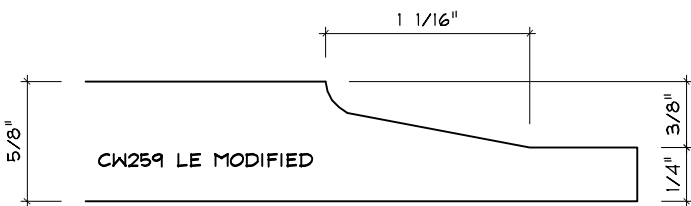

Crane Woodworking

RAISED PANEL MOULDING PROFILES

As of October 1, 2010
Original Casing Styles
Available

Crane Woodworking 15 Rockland Road South Norwalk, CT 06854

203 852-9229, Fax 203 853-4799, E-fax 203 538-2838