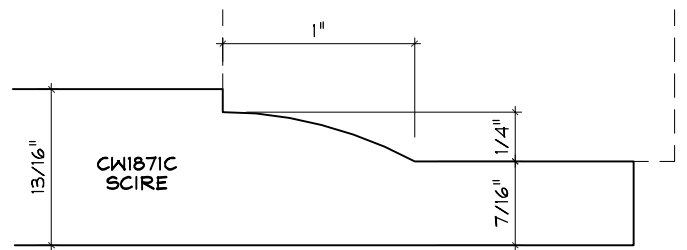

Crane Woodworking

RAISED PANEL MOULDING PROFILES

As of October 1, 2010
Original Casing Styles
Available

Crane Woodworking 15 Rockland Road South Norwalk, CT 06854

203 852-9229, Fax 203 853-4799, E-fax 203 538-2838

RAISED PANEL