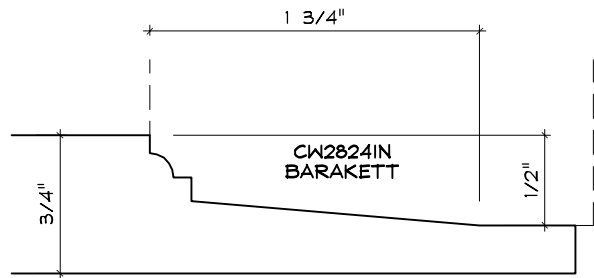

Crane Woodworking

RAISED PANEL MOULDING PROFILES

As of October 1, 2010
Original Casing Styles
Available

Crane Woodworking 15 Rockland Road South Norwalk, CT 06854

203 852-9229, Fax 203 853-4799, E-fax 203 538-2838