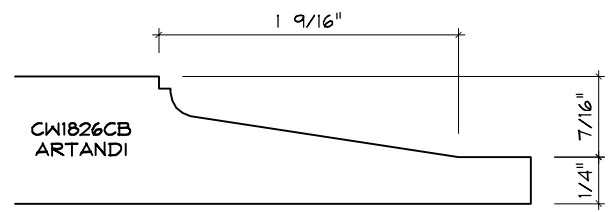

Crane Woodworking

RAISED PANEL MOULDING PROFILES

As of October 1, 2010
Original Casing Styles
Available

Crane Woodworking 15 Rockland Road South Norwalk, CT 06854

203 852-9229, Fax 203 853-4799, E-fax 203 538-2838