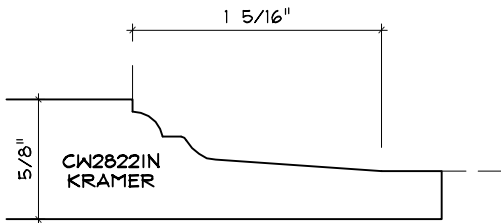

Crane Woodworking

RAISED PANEL MOULDING PROFILES

As of October 1, 2010
Original Casing Styles
Available

Crane Woodworking 15 Rockland Road South Norwalk, CT 06854

203 852-9229, Fax 203 853-4799, E-fax 203 538-2838