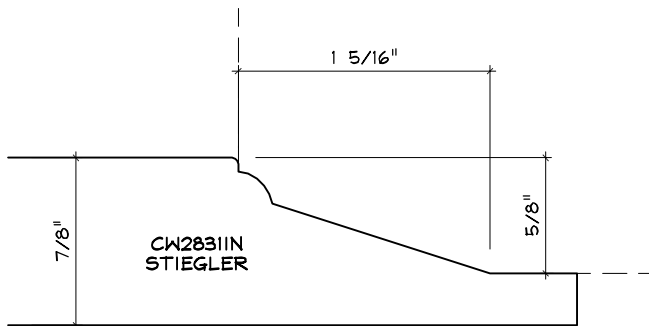

Crane Woodworking

RAISED PANEL MOULDING PROFILES

As of October 1, 2010
Original Casing Styles
Available

Crane Woodworking 15 Rockland Road South Norwalk, CT 06854

203 852-9229, Fax 203 853-4799, E-fax 203 538-2838

RAISED PANEL