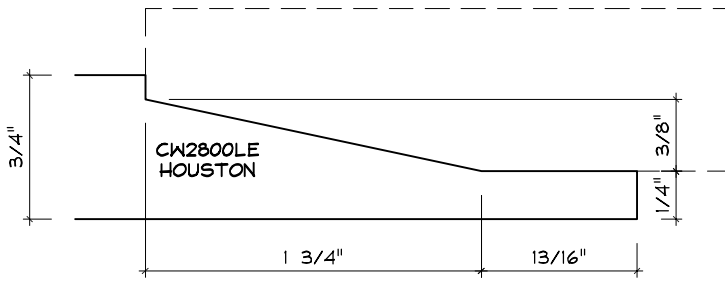

Crane Woodworking

RAISED PANEL MOULDING PROFILES

As of October 1, 2010
Original Casing Styles
Available

Crane Woodworking 15 Rockland Road South Norwalk, CT 06854

203 852-9229, Fax 203 853-4799, E-fax 203 538-2838