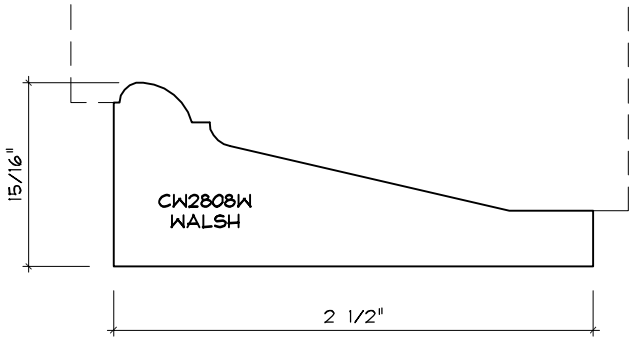

Crane Woodworking

RAISED PANEL MOULDING PROFILES

As of October 1, 2010
Original Casing Styles
Available

Crane Woodworking 15 Rockland Road South Norwalk, CT 06854

203 852-9229, Fax 203 853-4799, E-fax 203 538-2838