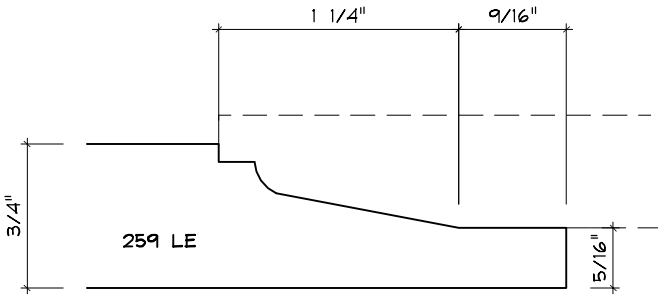

Crane Woodworking

RAISED PANEL MOULDING PROFILES

As of October 1, 2010
Original Casing Styles
Available

Crane Woodworking 15 Rockland Road South Norwalk, CT 06854

203 852-9229, Fax 203 853-4799, E-fax 203 538-2838

RAISED PANEL