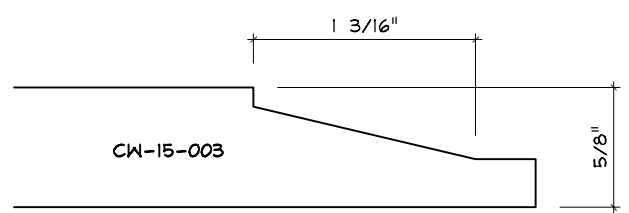

Crane Woodworking

RAISED PANEL MOULDING PROFILES

As of October 1, 2010
Original Casing Styles
Available

Crane Woodworking 15 Rockland Road South Norwalk, CT 06854

203 852-9229, Fax 203 853-4799, E-fax 203 538-2838