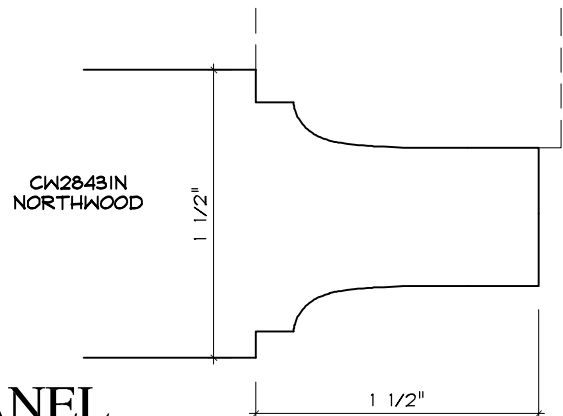

Crane Woodworking

RAISED PANEL MOULDING PROFILES

As of October 1, 2010
Original Casing Styles
Available

Crane Woodworking 15 Rockland Road South Norwalk, CT 06854

203 852-9229, Fax 203 853-4799, E-fax 203 538-2838

RAISED PANEL