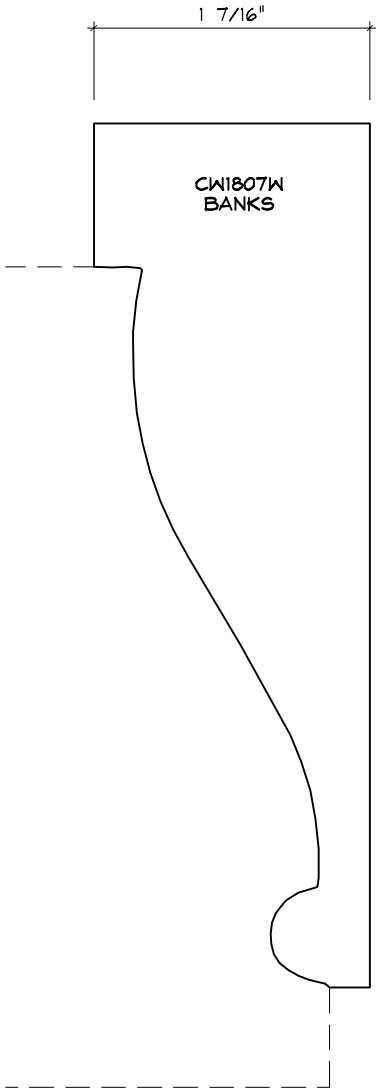

Crane Woodworking

MISCELLANEOUS MOULDING PROFILES

As of October 1, 2010
Original Casing Styles
Available

Crane Woodworking 15 Rockland Road South Norwalk, CT 06854

203 852-9229, Fax 203 853-4799, E-fax 203 538-2838

CW850C

MISCELLANEOUS

R = 9 5/16"

MISCELLANEOUS

MISCELLANEOUS

MISCELLANEOUS

MISCELLANEOUS

CW2807?