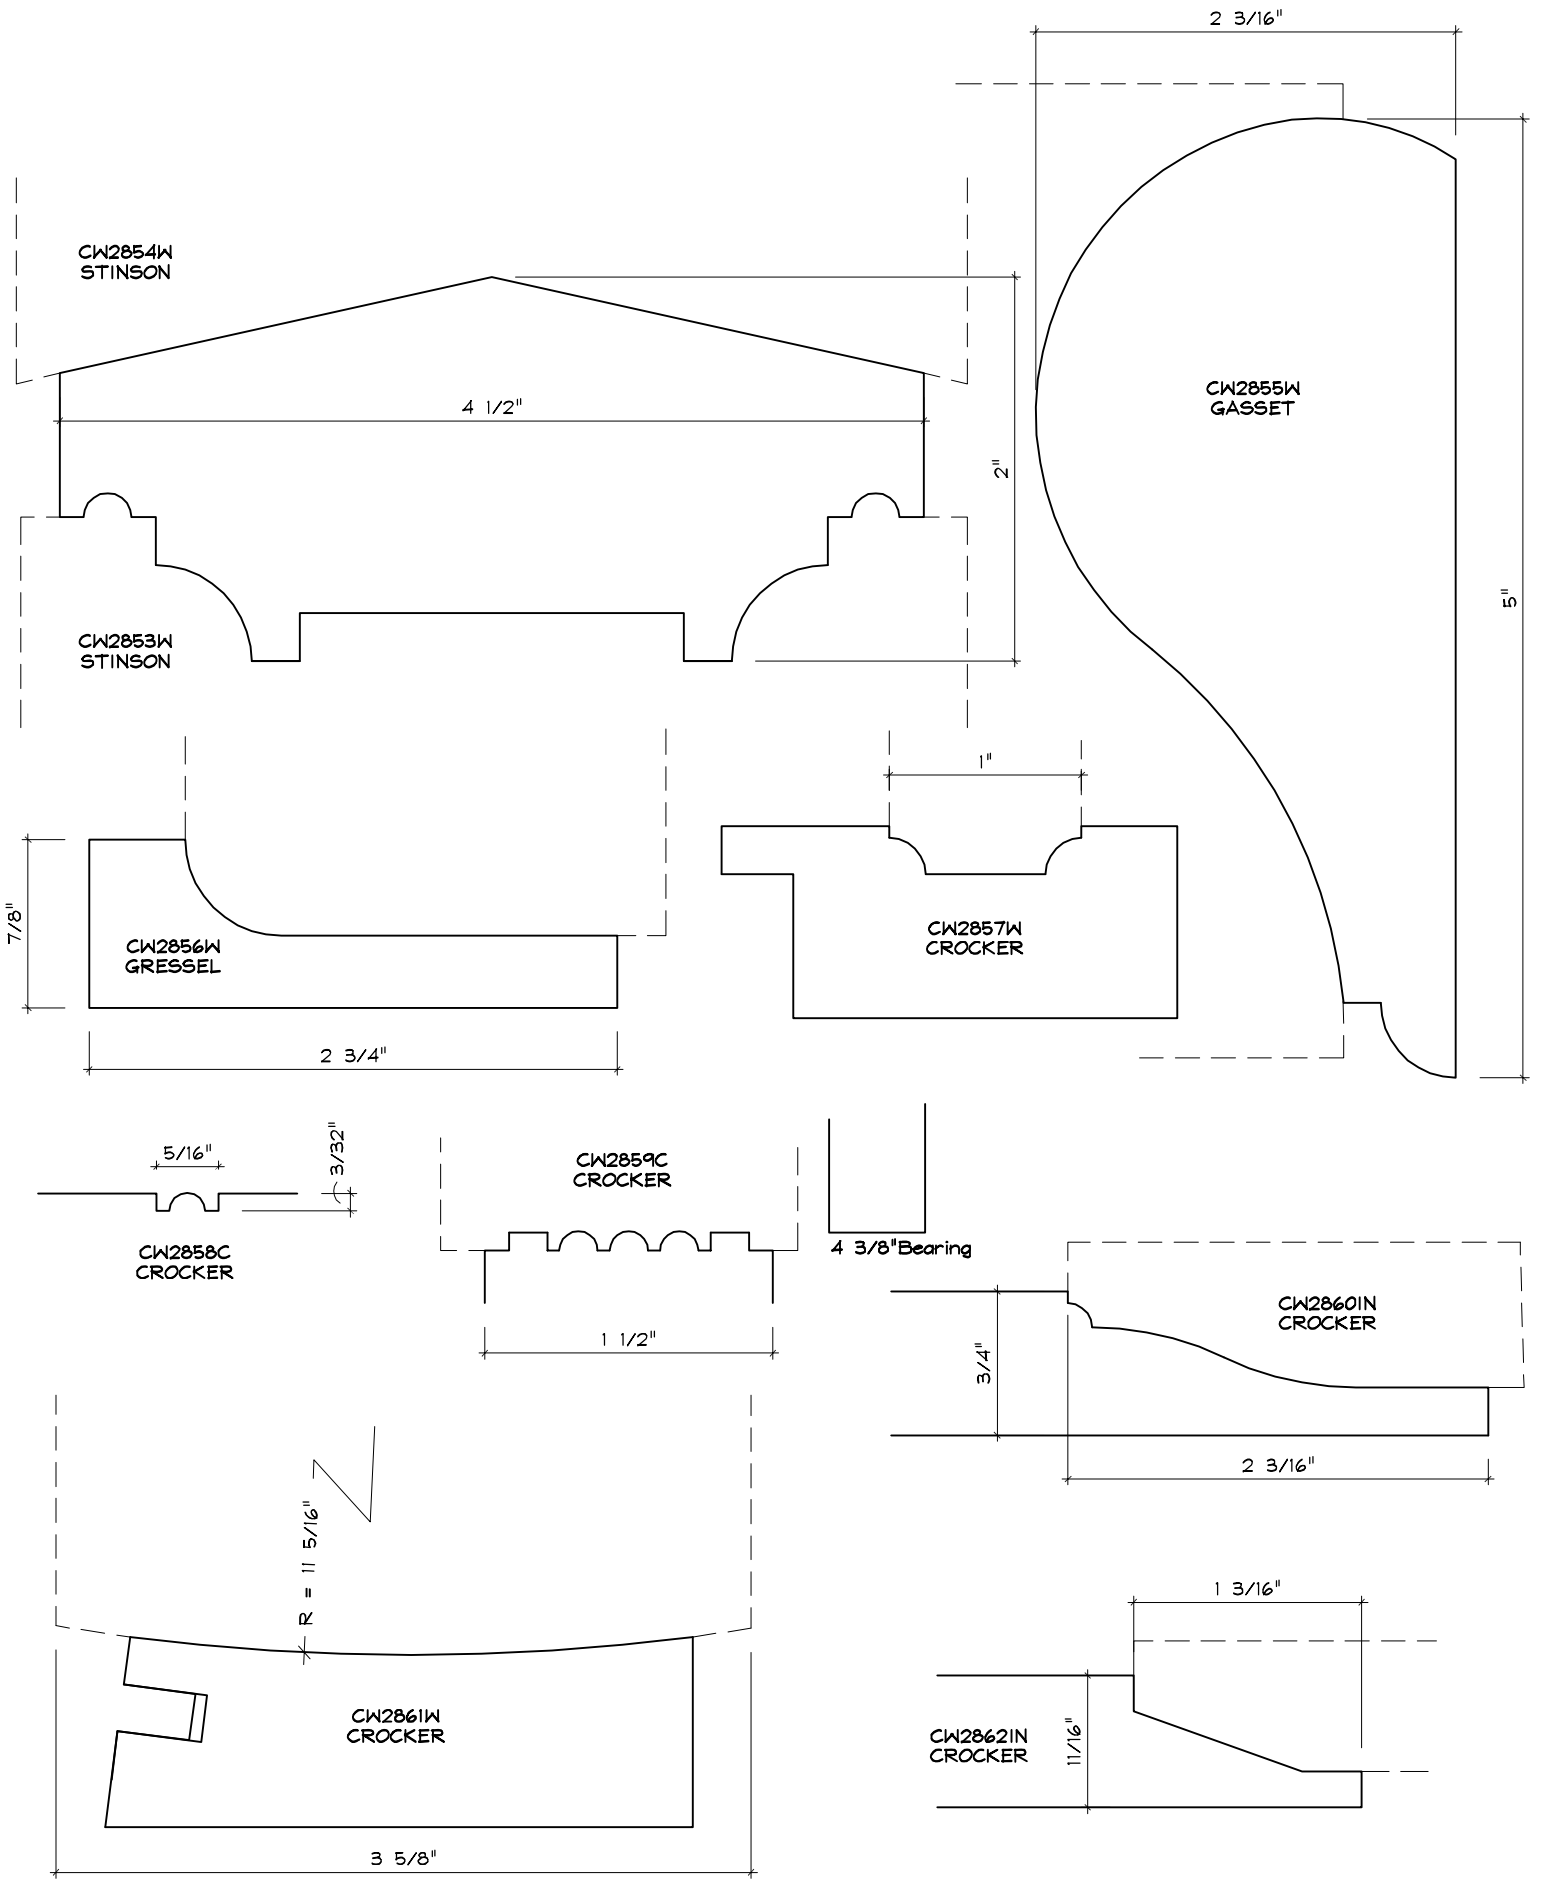

CW850C

MISCELLANEOUS

R = 9 5/16"

MISCELLANEOUS

MISCELLANEOUS

MISCELLANEOUS

MISCELLANEOUS

CW2807?

MISCELLANEOUS

CW2866W-B
COW NECK

2867a wm

2867b wm