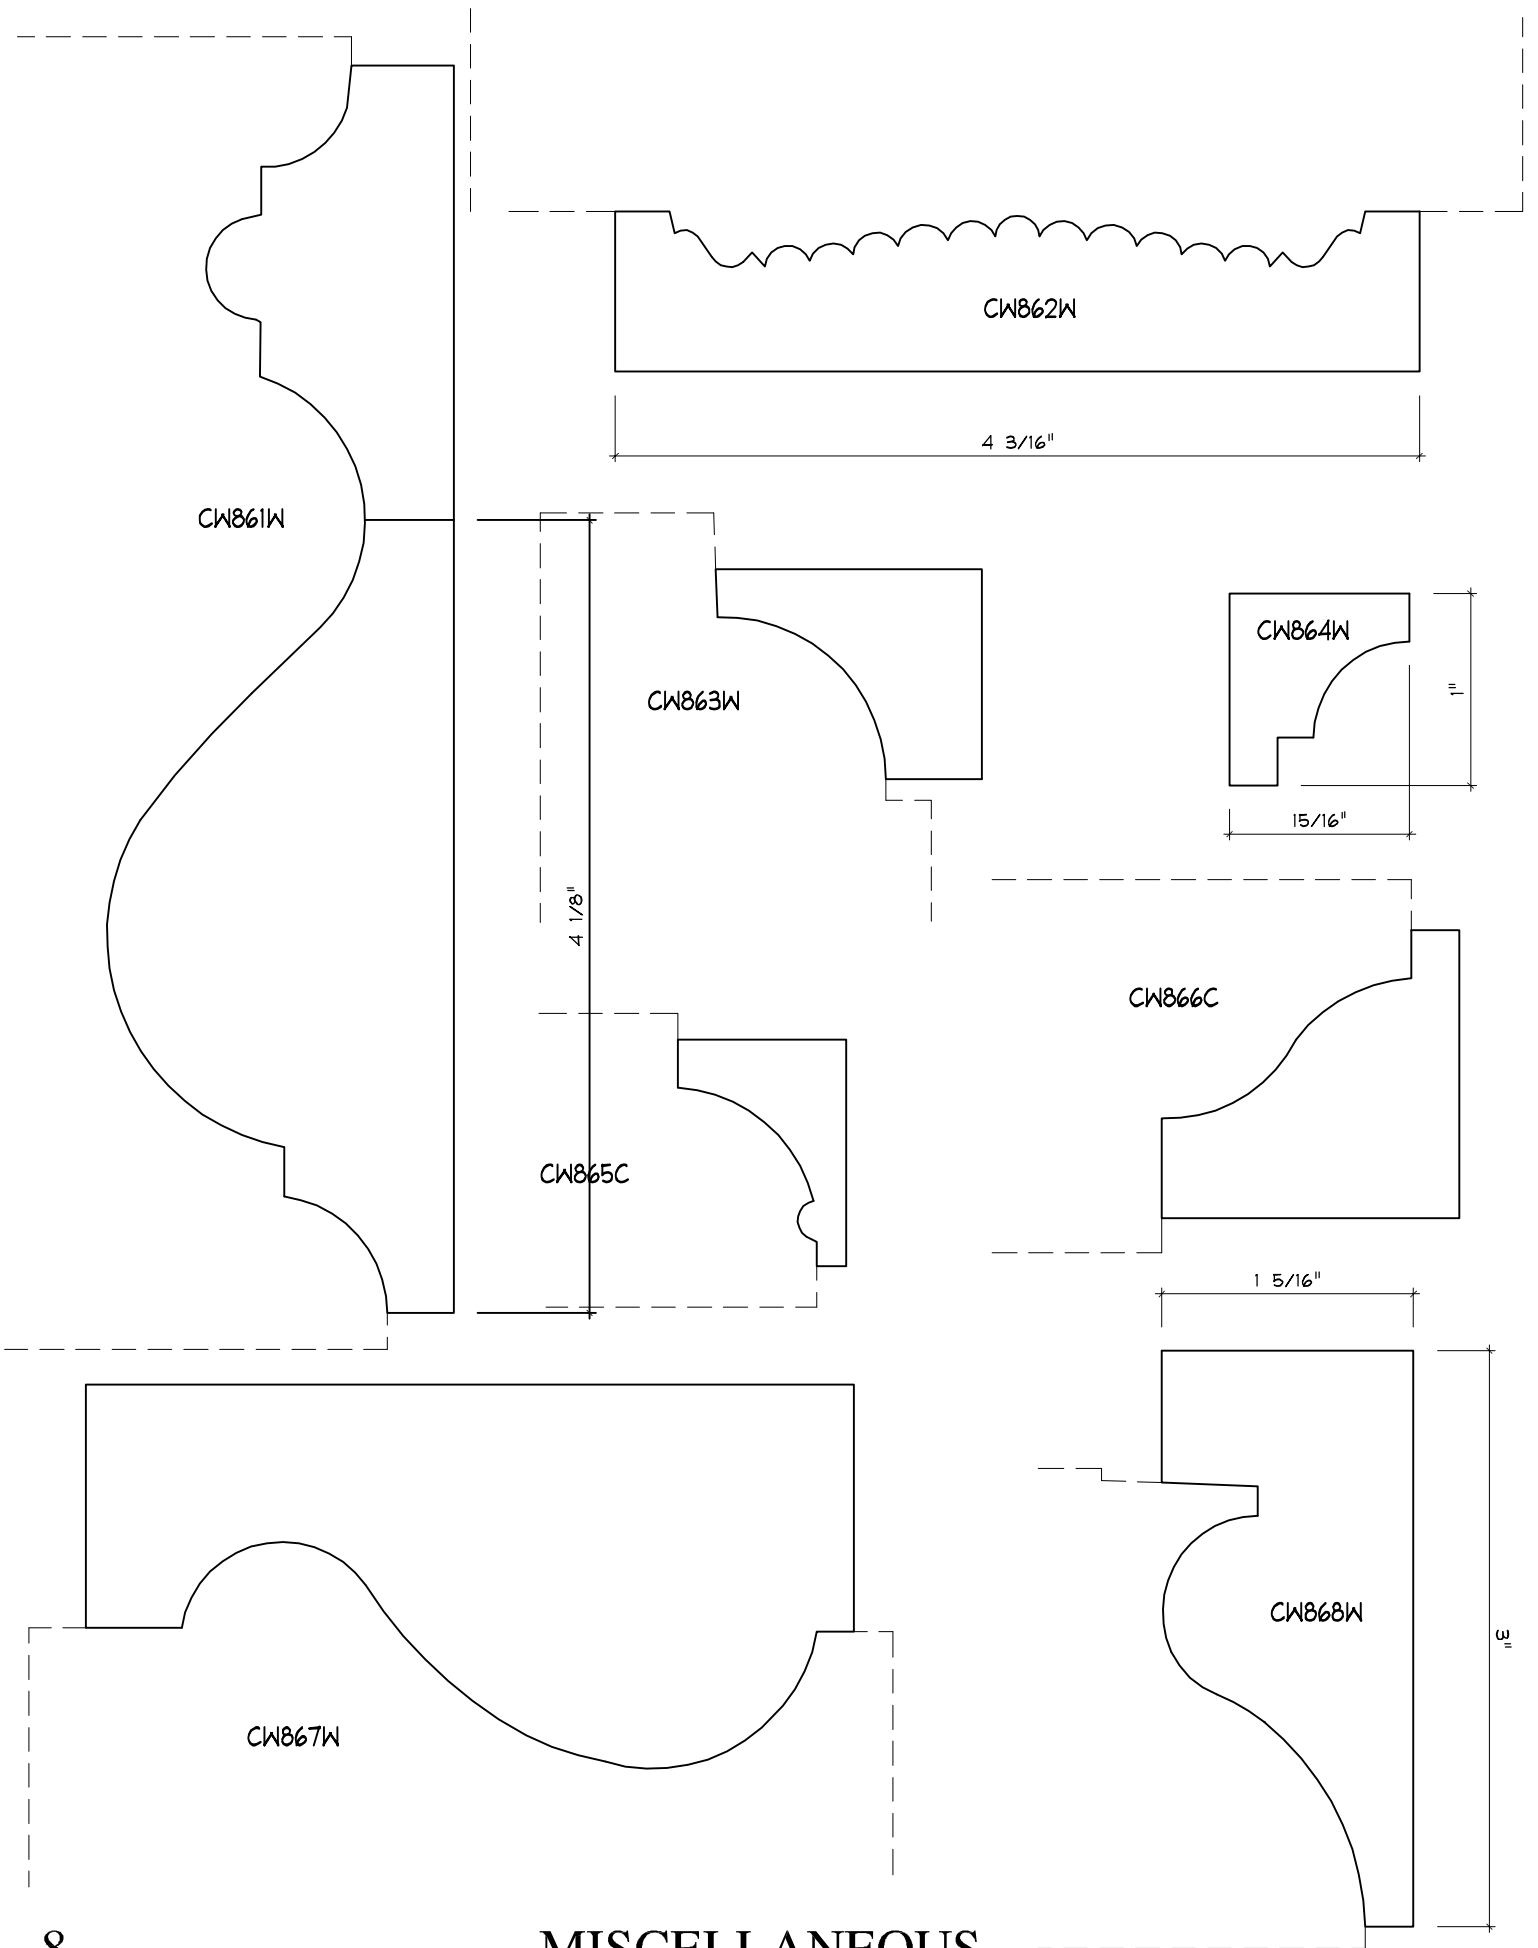

MISCELLANEOUS

MISCELLANEOUS

CW846LE

CW846CBM

CW845W

CW847C

CW848W

CW849W

CW850C

MISCELLANEOUS

R = 9 5/16"

MISCELLANEOUS

MISCELLANEOUS

MISCELLANEOUS

MISCELLANEOUS

CW2807?

MISCELLANEOUS

CW2866W-B
COW NECK

2867a wm

2867b wm