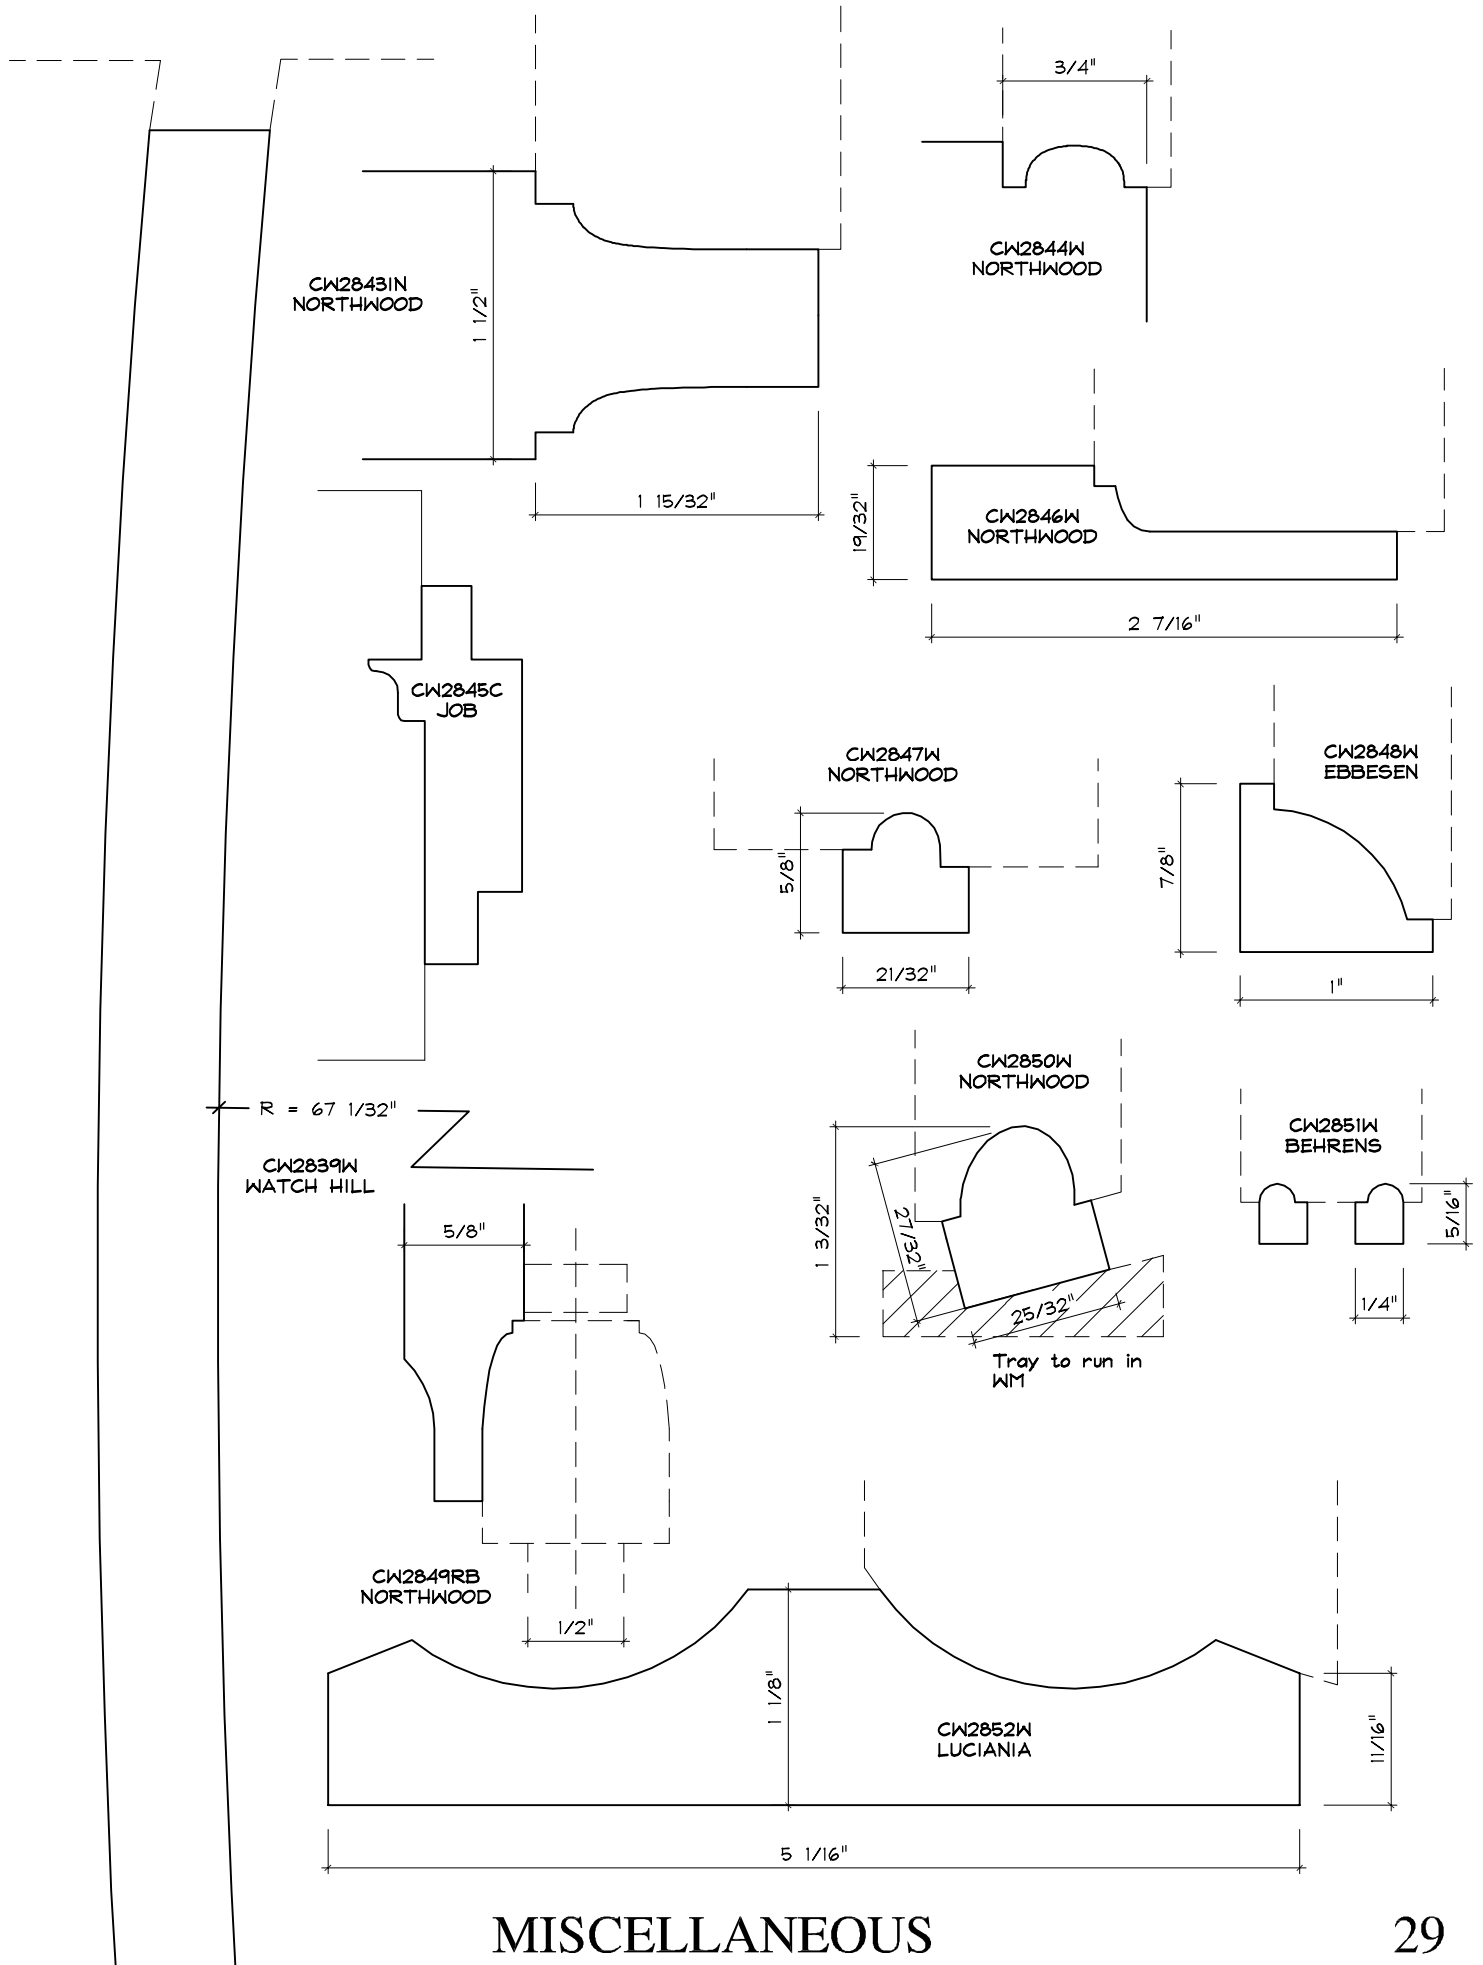

CW850C

MISCELLANEOUS

R = 9 5/16"

MISCELLANEOUS

MISCELLANEOUS

MISCELLANEOUS

MISCELLANEOUS

CW2807?

MISCELLANEOUS

CW2866W-B
COW NECK

2867a wm

2867b wm