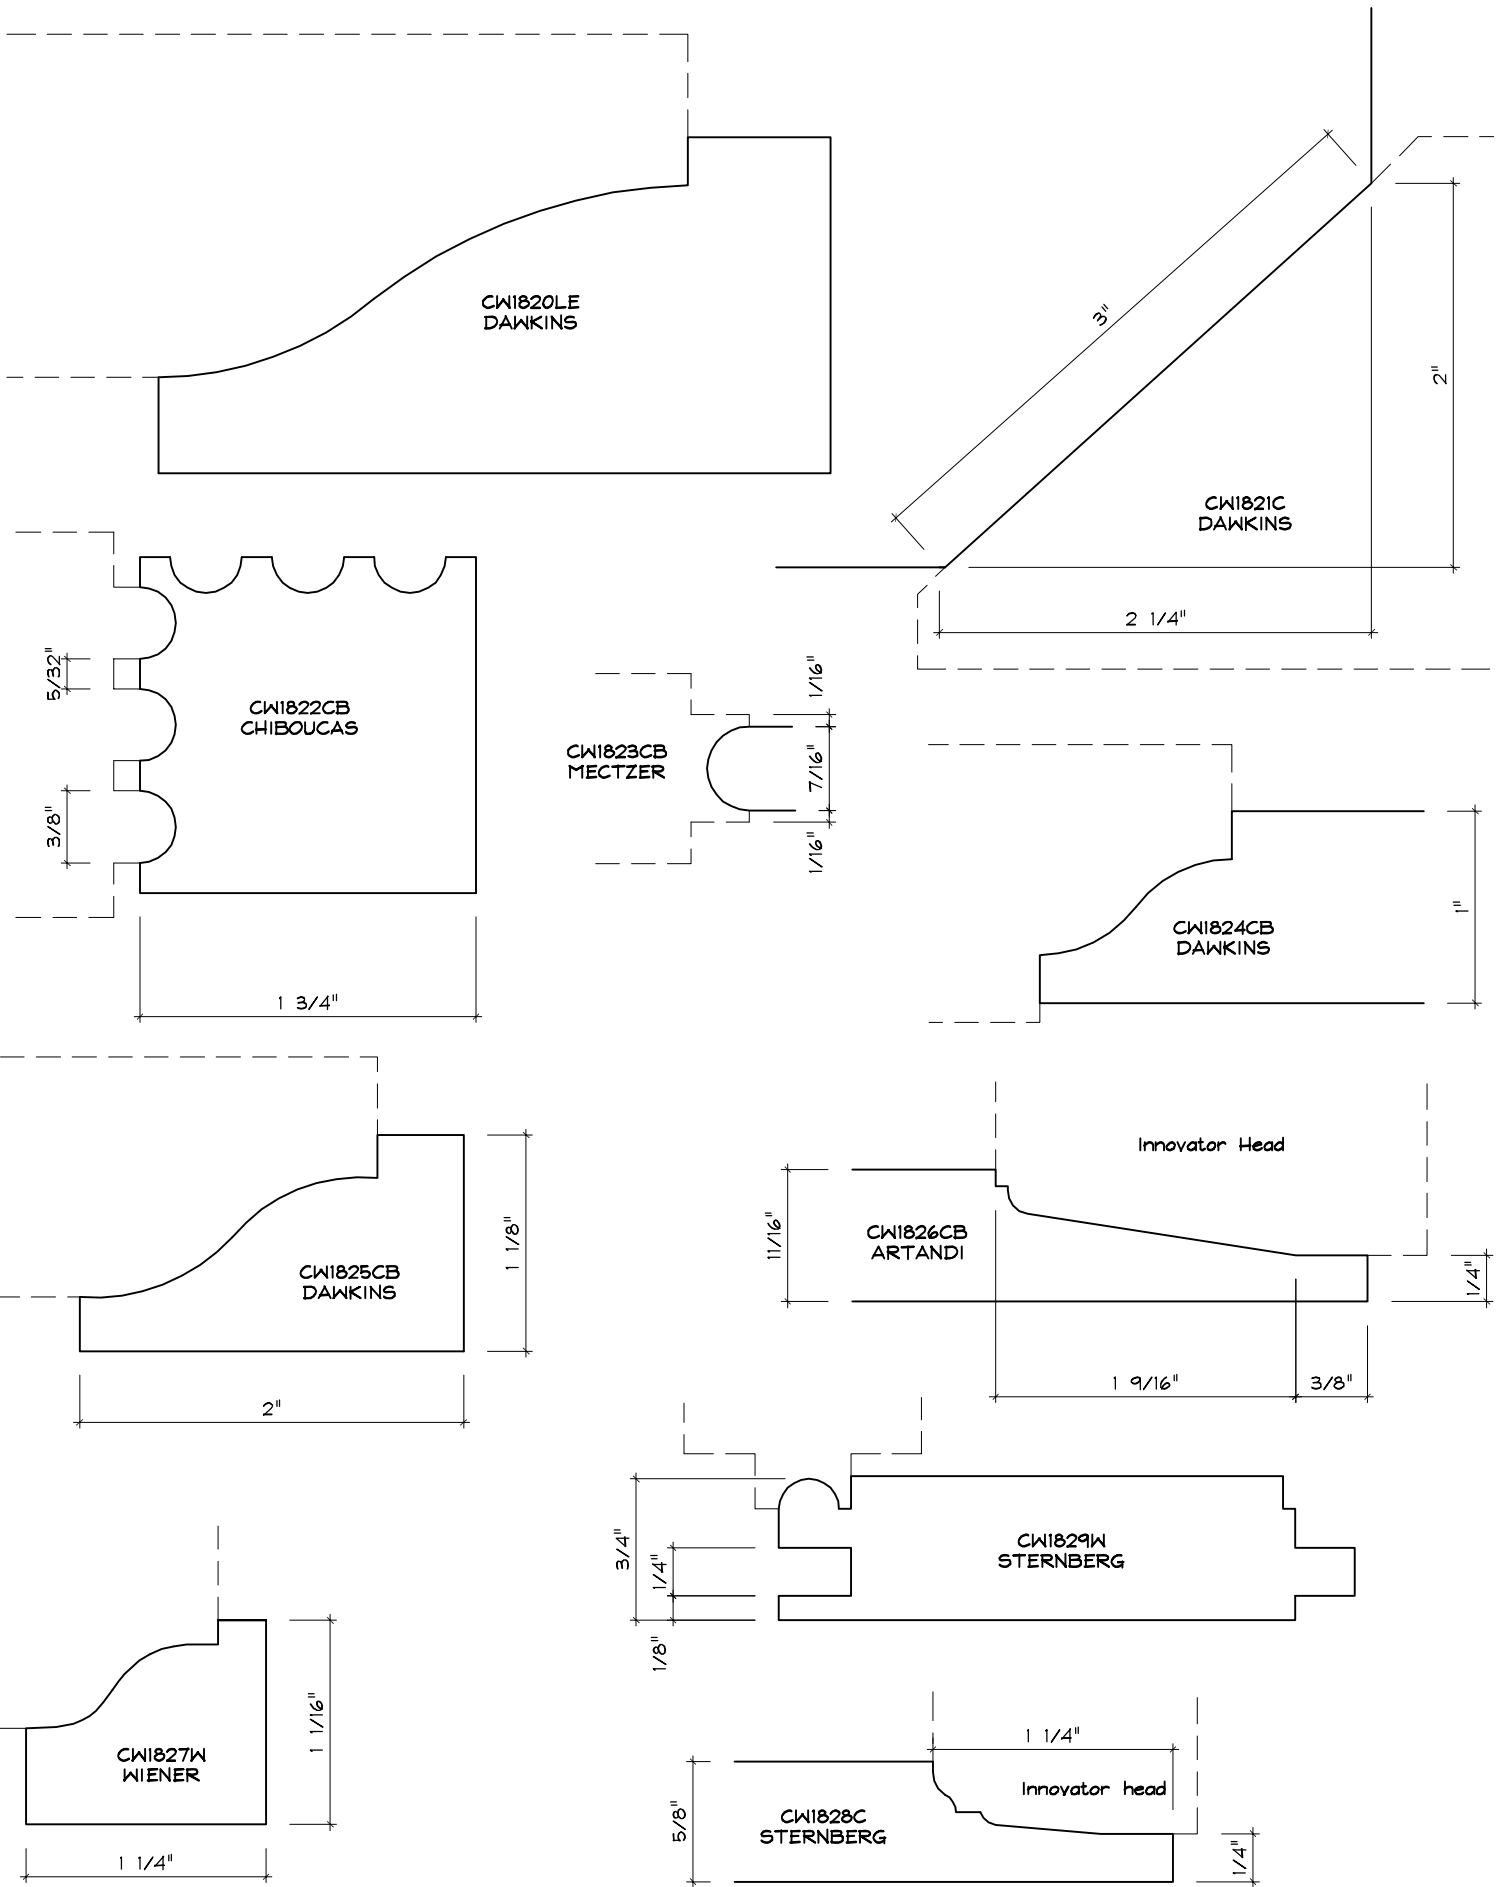

CW850C

MISCELLANEOUS

R = 9 5/16"

MISCELLANEOUS

MISCELLANEOUS

MISCELLANEOUS

MISCELLANEOUS

CW2807?

MISCELLANEOUS

CW2866W-B
COW NECK

2867a wm

2867b wm