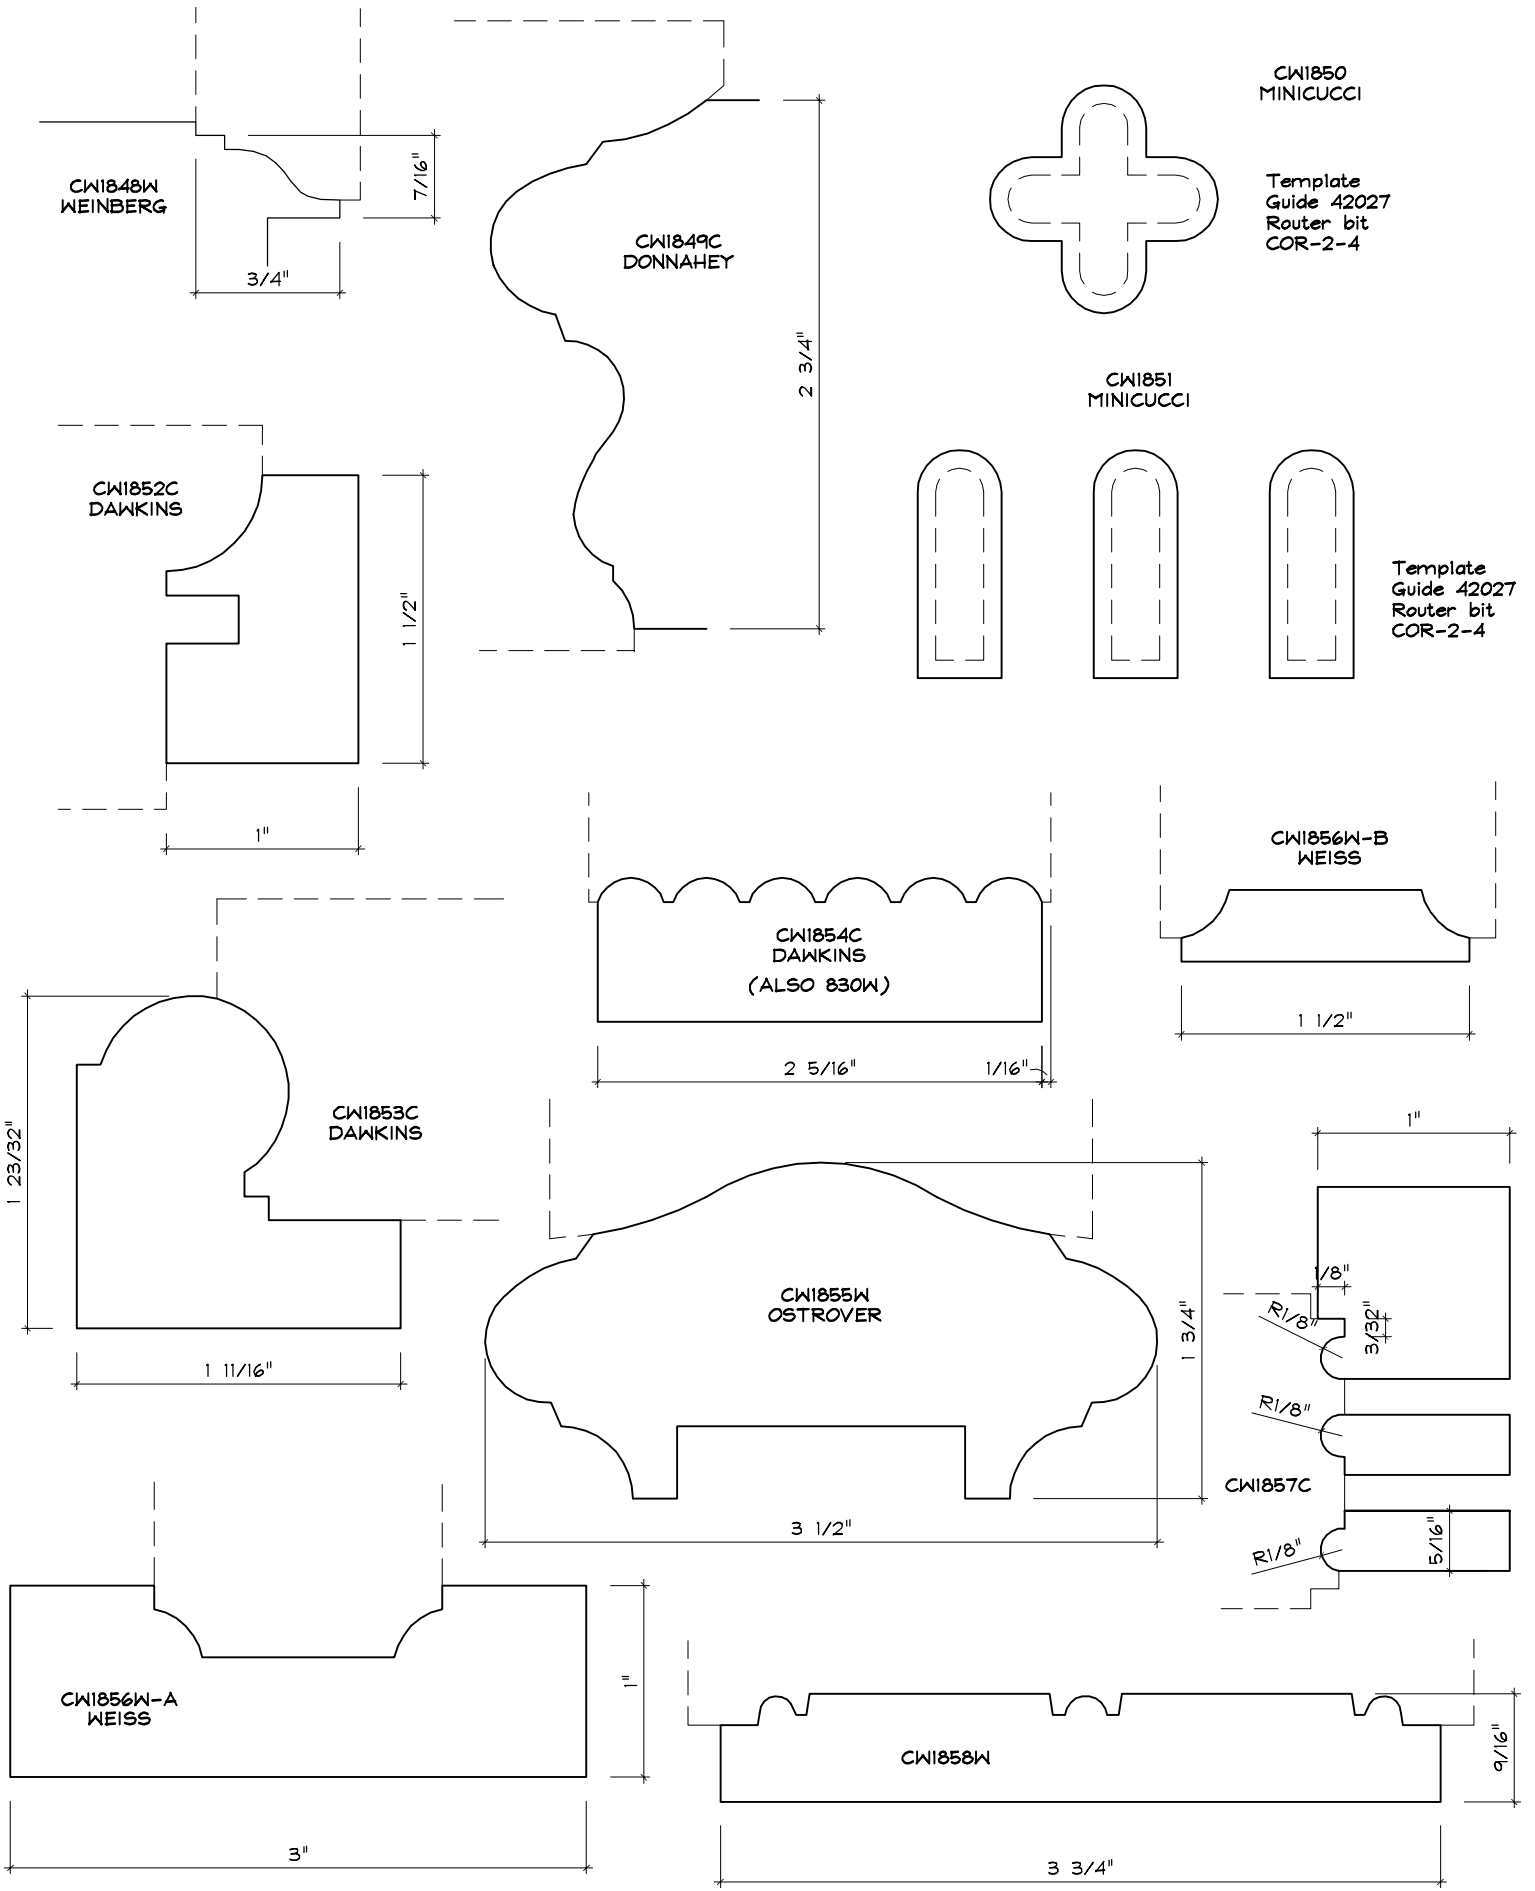

CW850C

MISCELLANEOUS

R = 9 5/16"

MISCELLANEOUS

MISCELLANEOUS

MISCELLANEOUS

MISCELLANEOUS

CW2807?