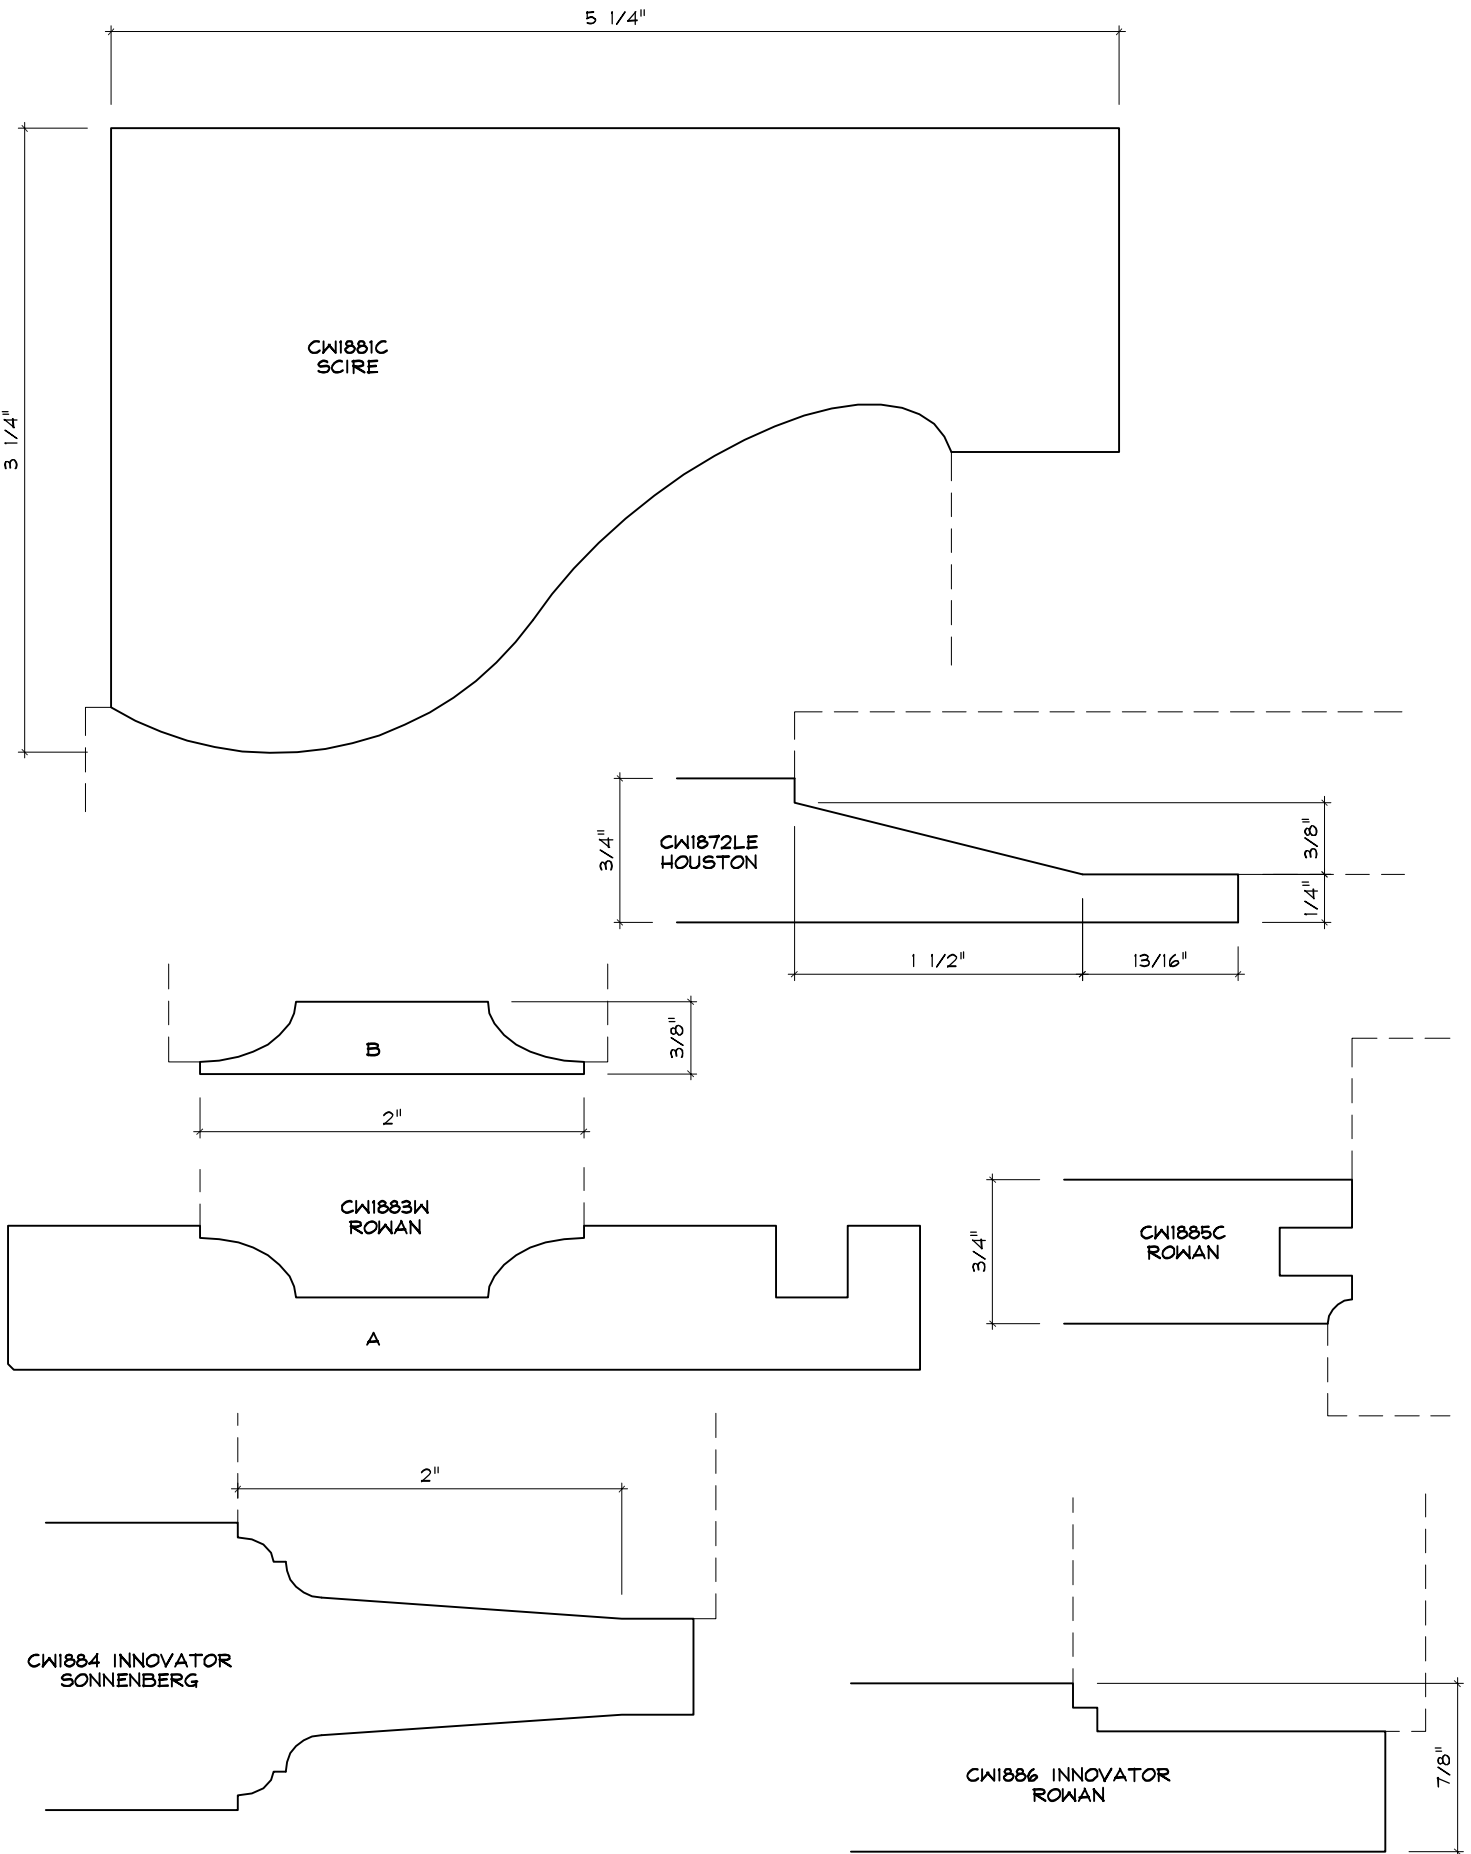

CW850C

MISCELLANEOUS

R = 9 5/16"

MISCELLANEOUS

MISCELLANEOUS

MISCELLANEOUS

MISCELLANEOUS

CW2807?

MISCELLANEOUS

CW2866W-B
COW NECK

2867a wm

2867b wm